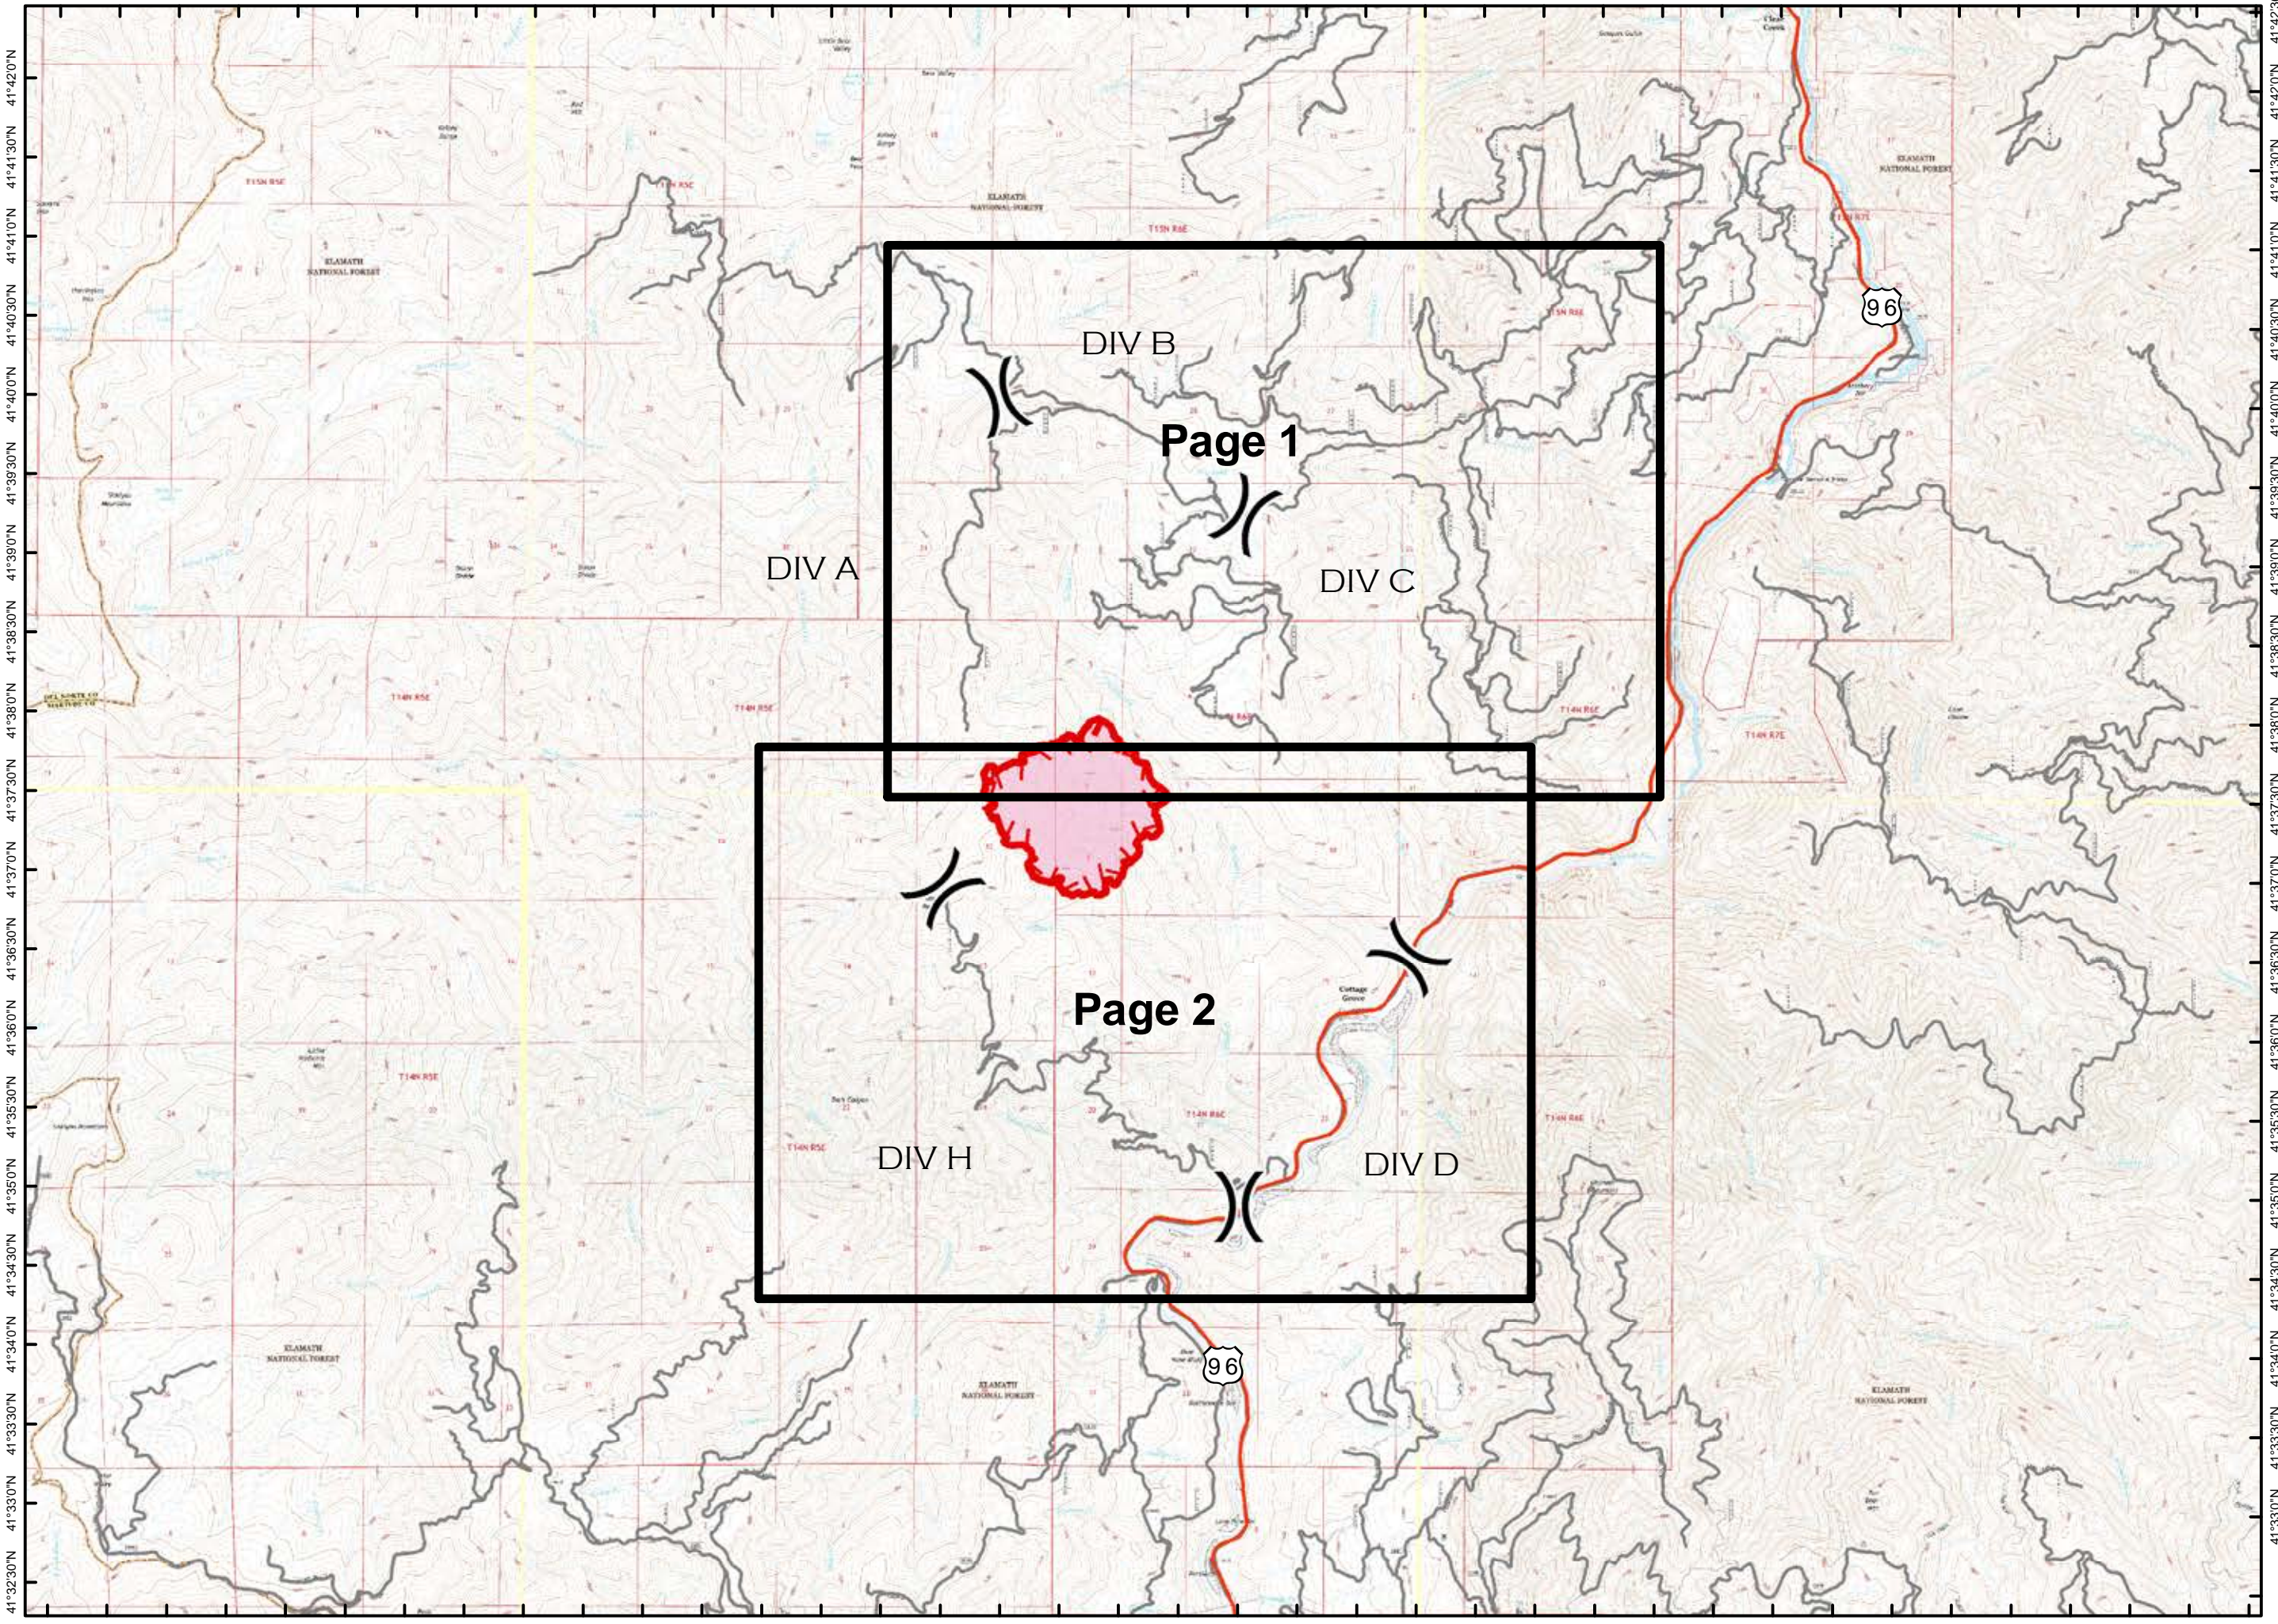

IAP MAP

PONY INCIDENT
CA-KNF-004500
JUNE 9, 2016

AS OF 23:00
06/08
617 ACRES

-  DIVISION BREAK
-  UNCONTROLLED FIRE EDGE
-  ROADS

0 0.5 1
MILES
NAD 83

IAP MAP

PONY INCIDENT
CA-KNF-004500
JUNE 9, 2016

PAGE 1 OF 2

-  DIVISION BREAK
-  UNCONTROLLED FIRE EDGE
-  ROADS

0 0.5
MILES

NAD 83

IAP MAP

PONY INCIDENT
CA-KNF-004500
JUNE 9, 2016

PAGE 2 OF 2

-  DIVISION BREAK
-  UNCONTROLLED FIRE EDGE
-  ROADS

0 0.5
MILES

NAD 83