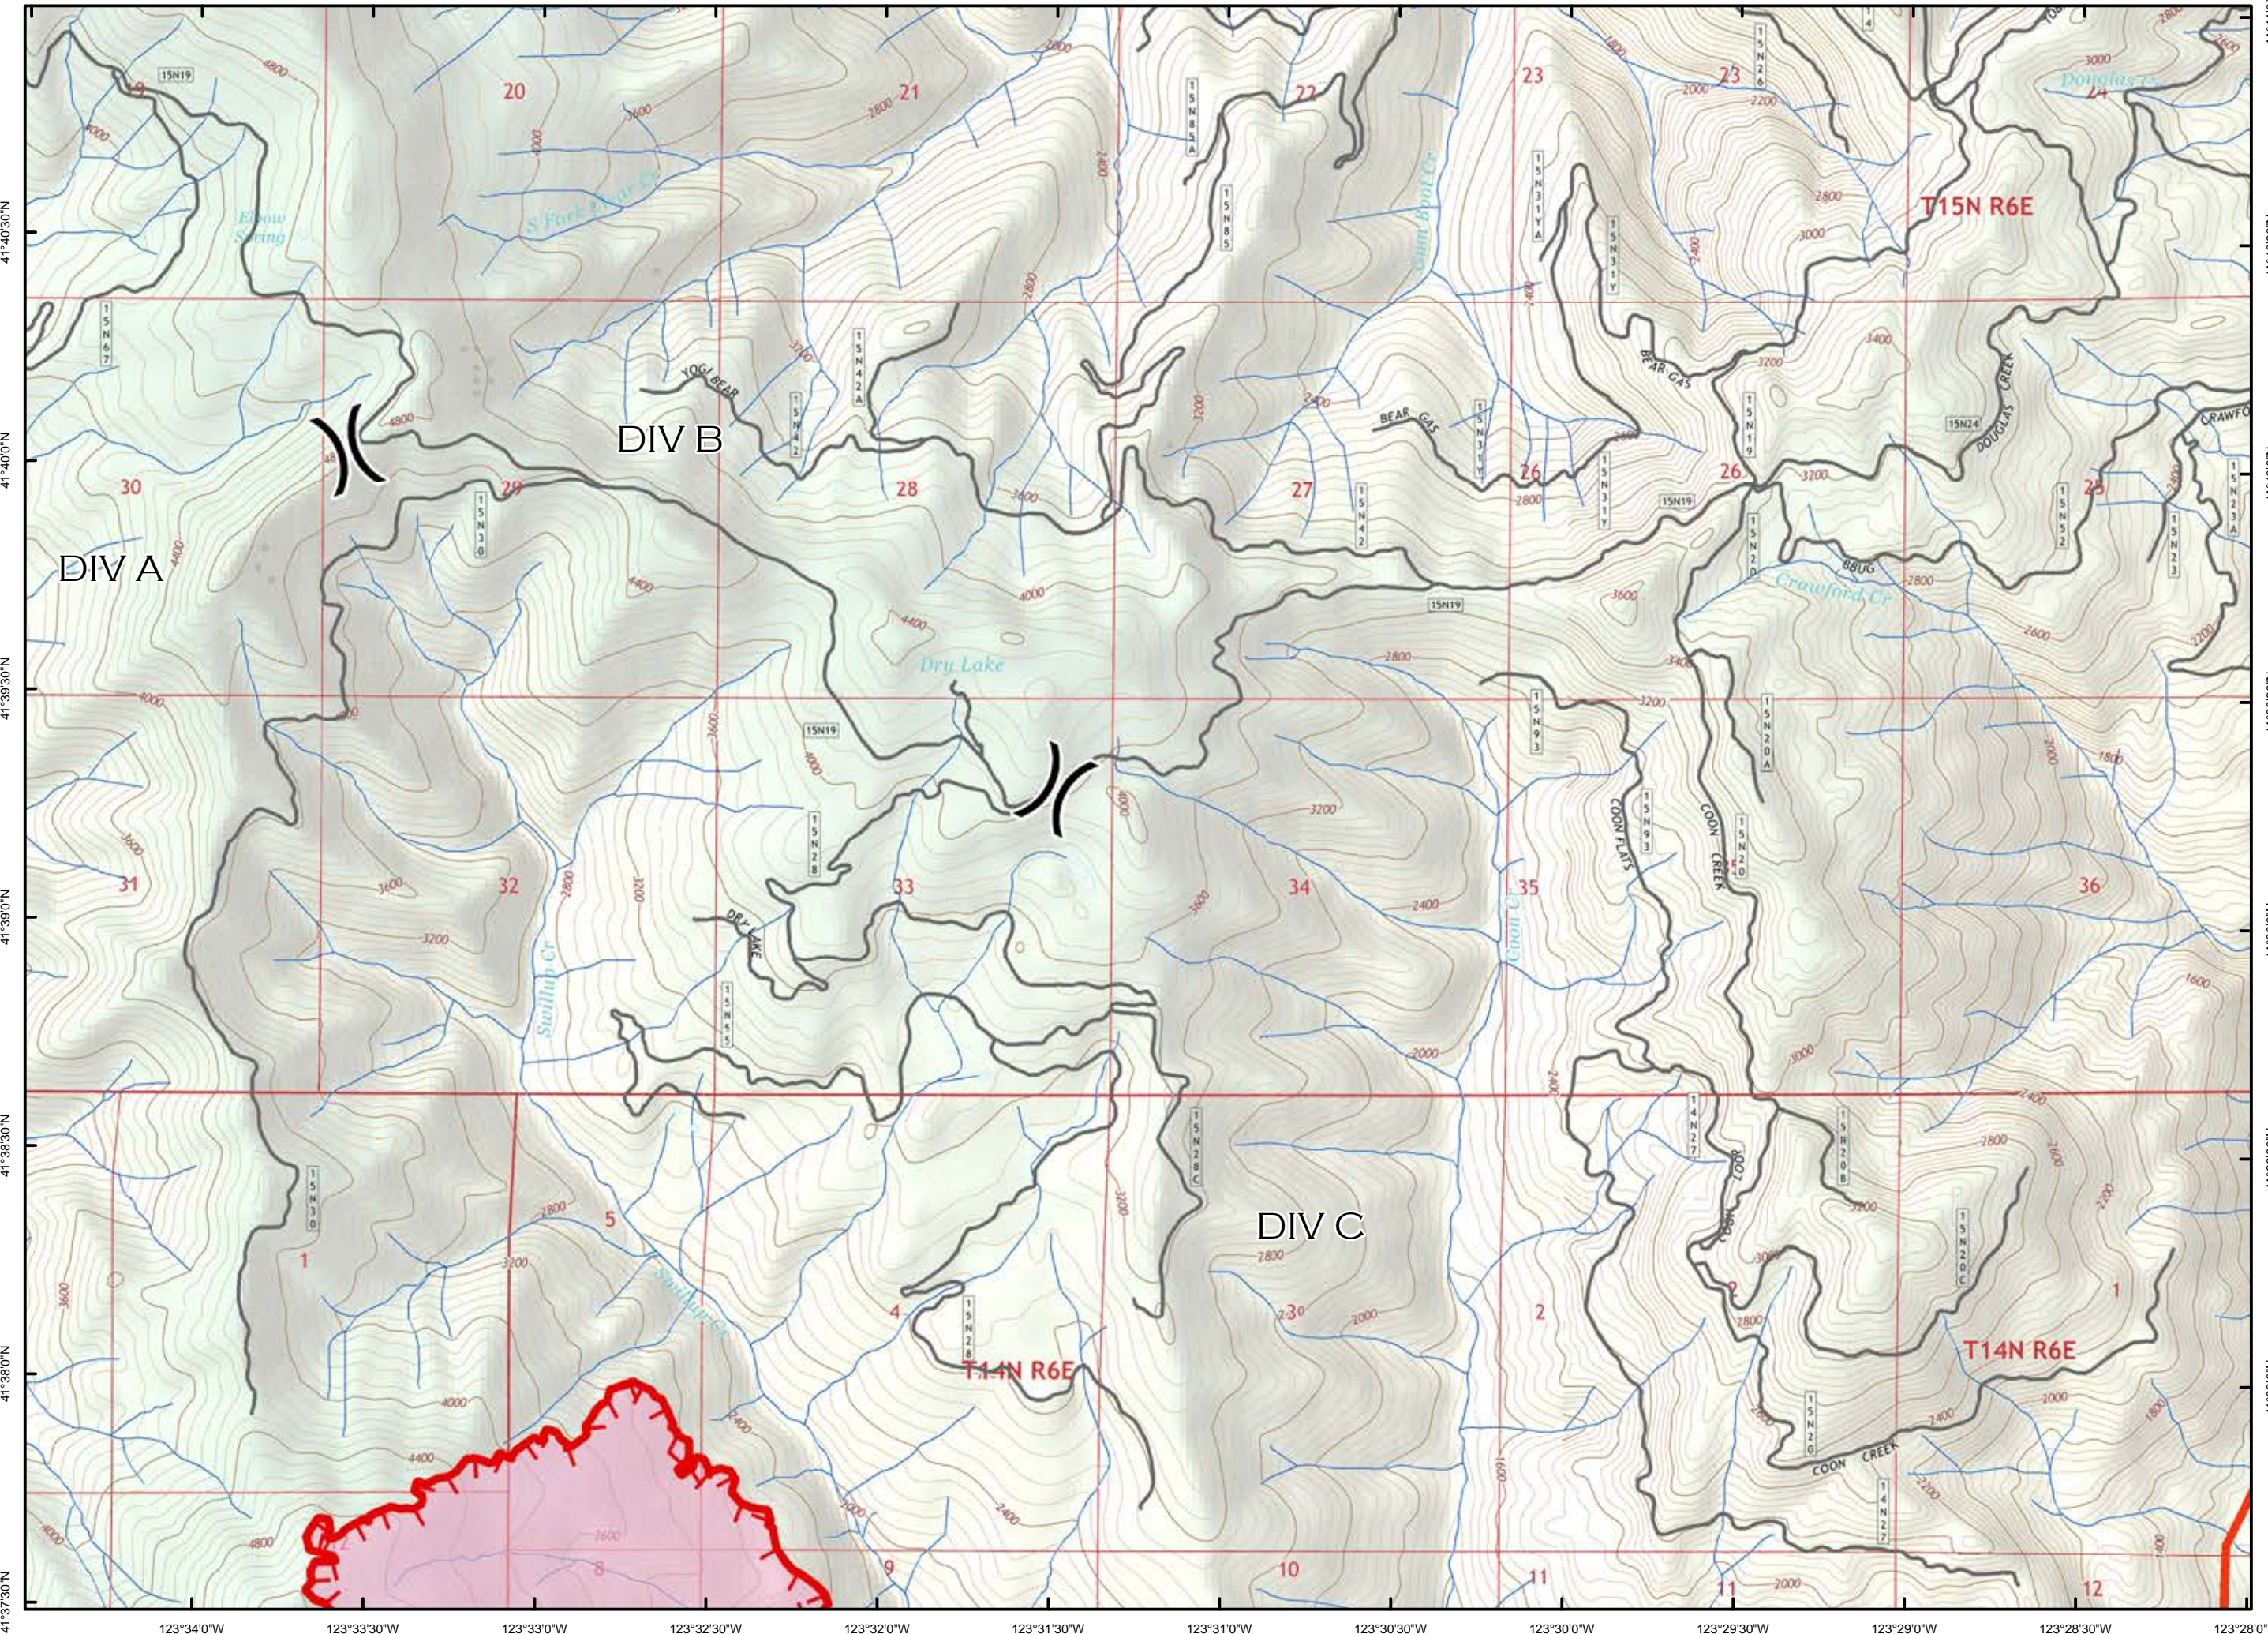

IAP MAP

PONY INCIDENT
CA-KNF-004500
JUNE 9, 2016

AS OF 23:00
06/08
617 ACRES

-  DIVISION BREAK
-  UNCONTROLLED FIRE EDGE
-  ROADS

0 0.5 1
MILES
NAD 83

IAP MAP

PONY INCIDENT
CA-KNF-004500
JUNE 9, 2016

PAGE 1 OF 2

-  DIVISION BREAK
-  UNCONTROLLED FIRE EDGE
-  ROADS

0 0.5
MILES

NAD 83

IAP MAP

PONY INCIDENT
CA-KNF-004500
JUNE 9, 2016

PAGE 2 OF 2

-  DIVISION BREAK
-  UNCONTROLLED FIRE EDGE
-  ROADS

0 0.5
MILES

NAD 83