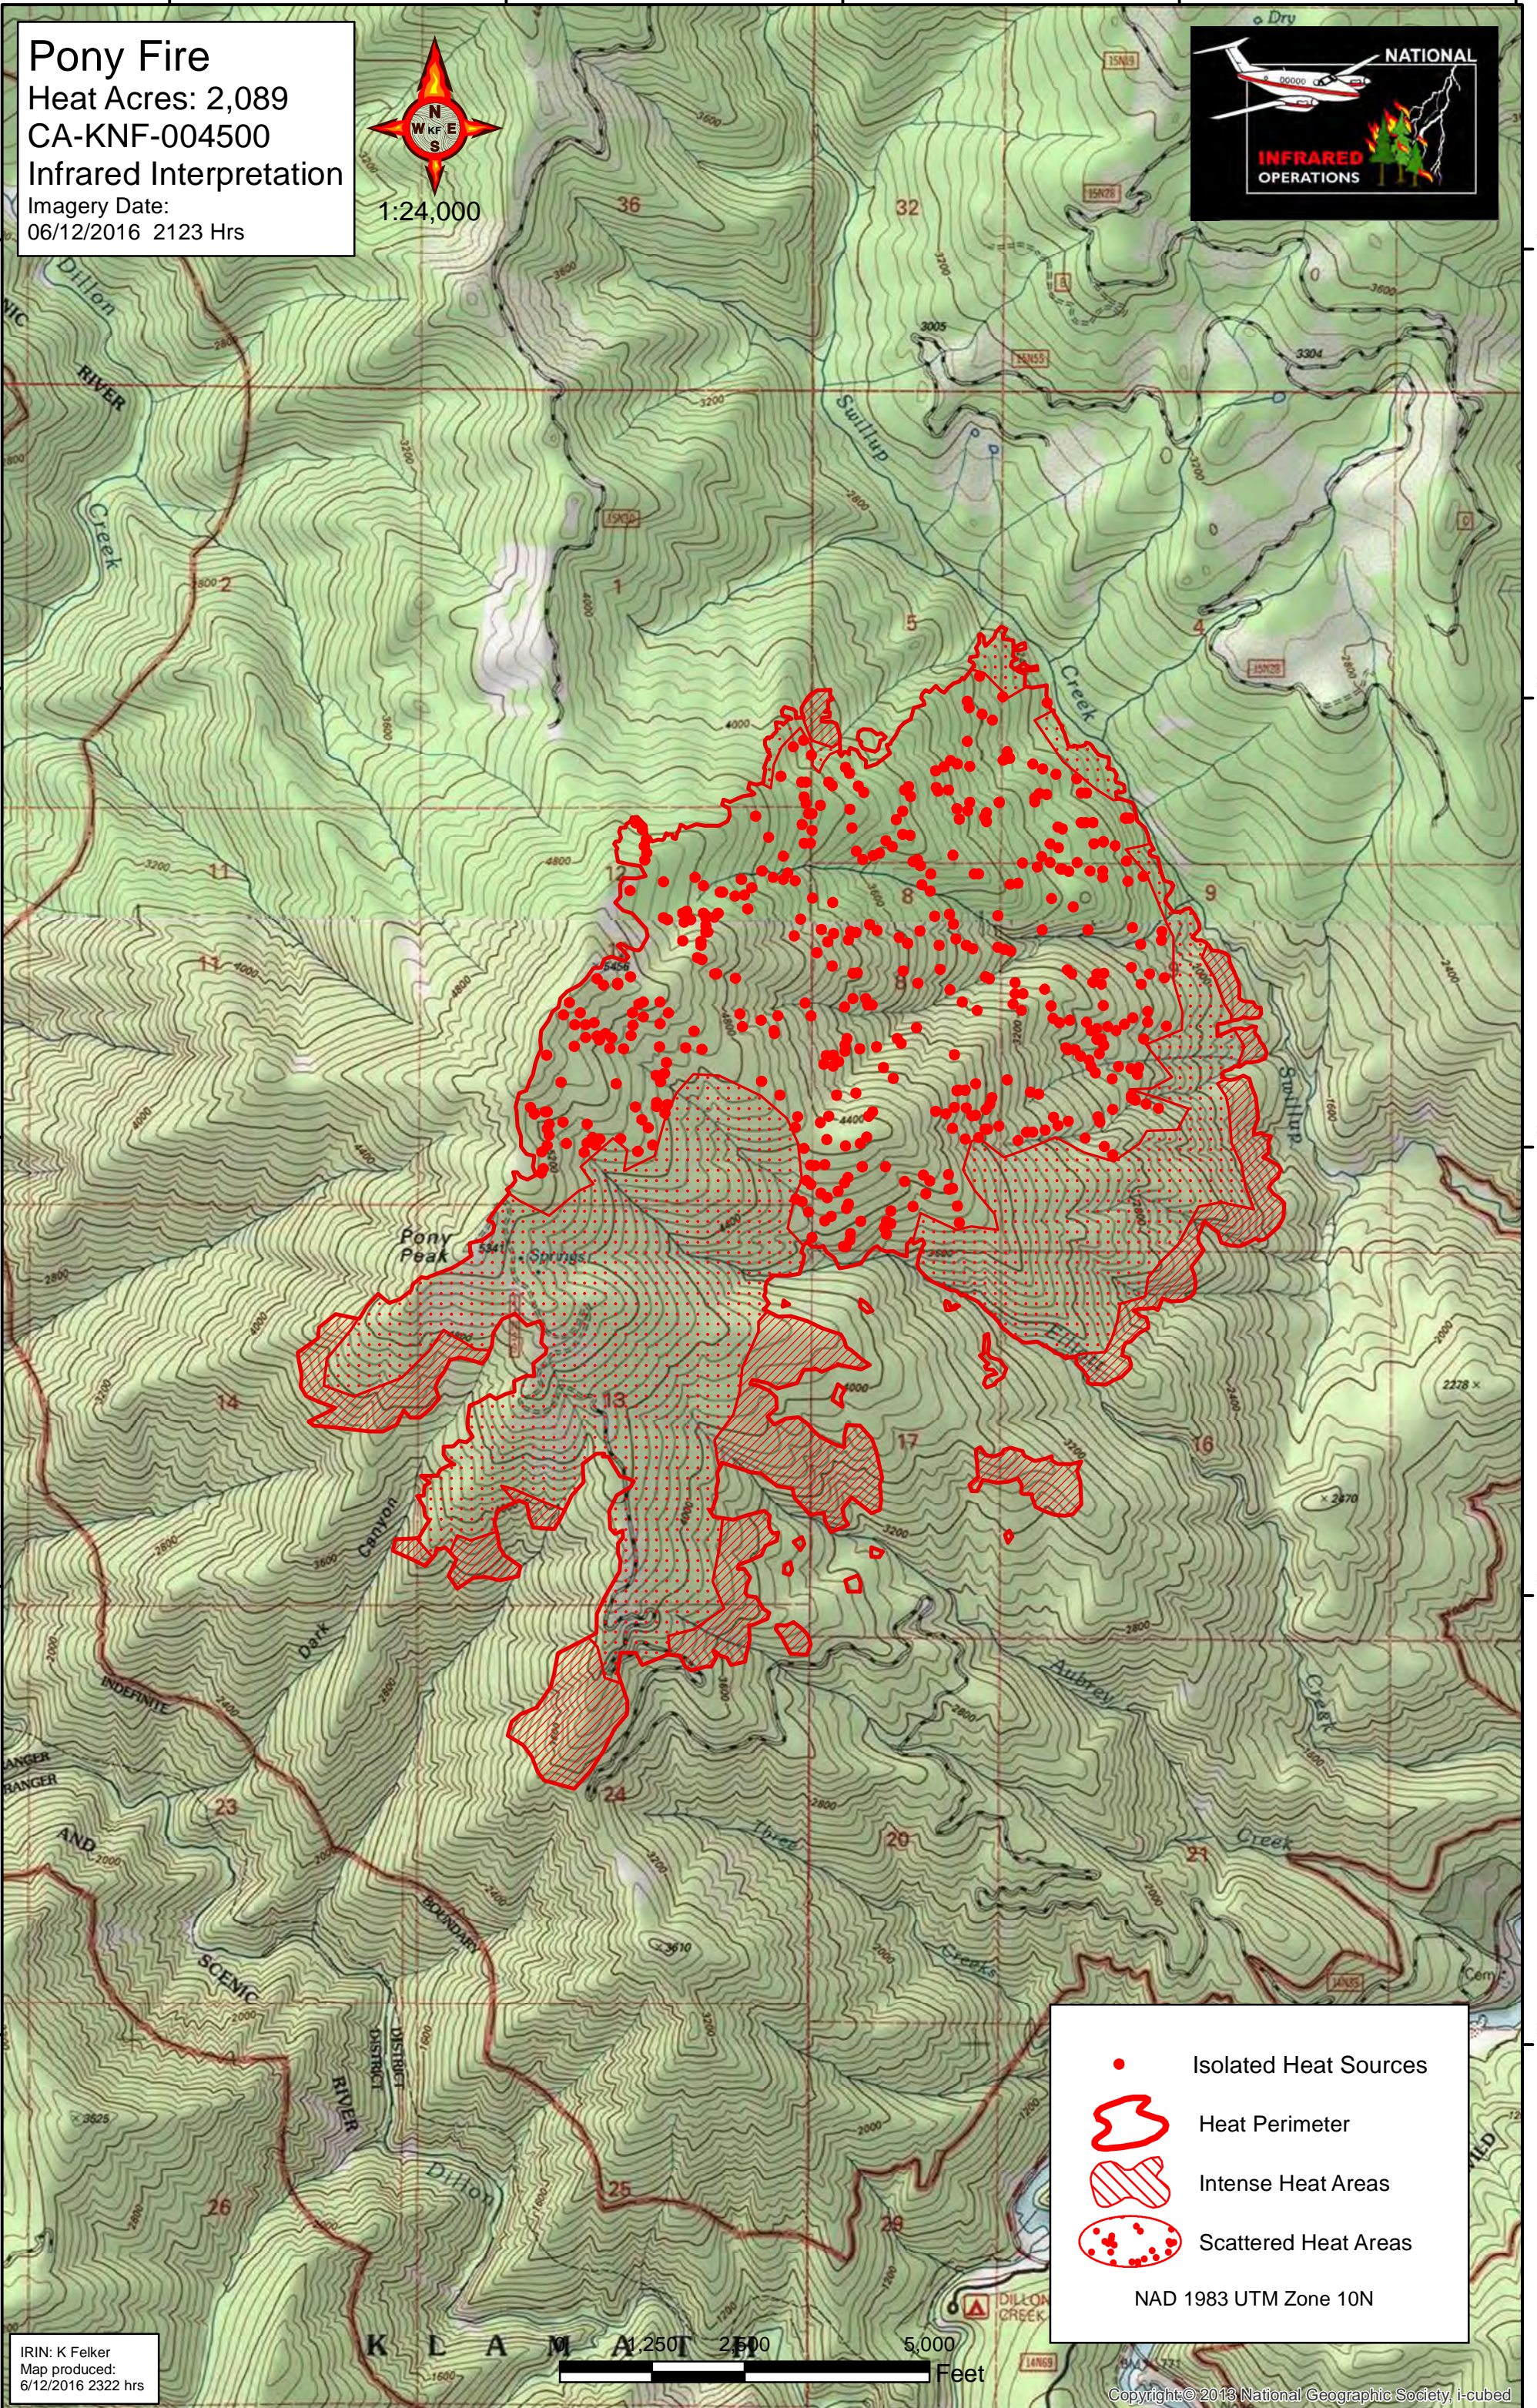

**Pony Fire**  
Heat Acres: 2,089  
CA-KNF-004500  
Infrared Interpretation  
Imagery Date:  
06/12/2016 2123 Hrs

- Isolated Heat Sources
- Heat Perimeter
- Intense Heat Areas
- Scattered Heat Areas

NAD 1983 UTM Zone 10N

IRIN: K Felker  
Map produced:  
6/12/2016 2322 hrs