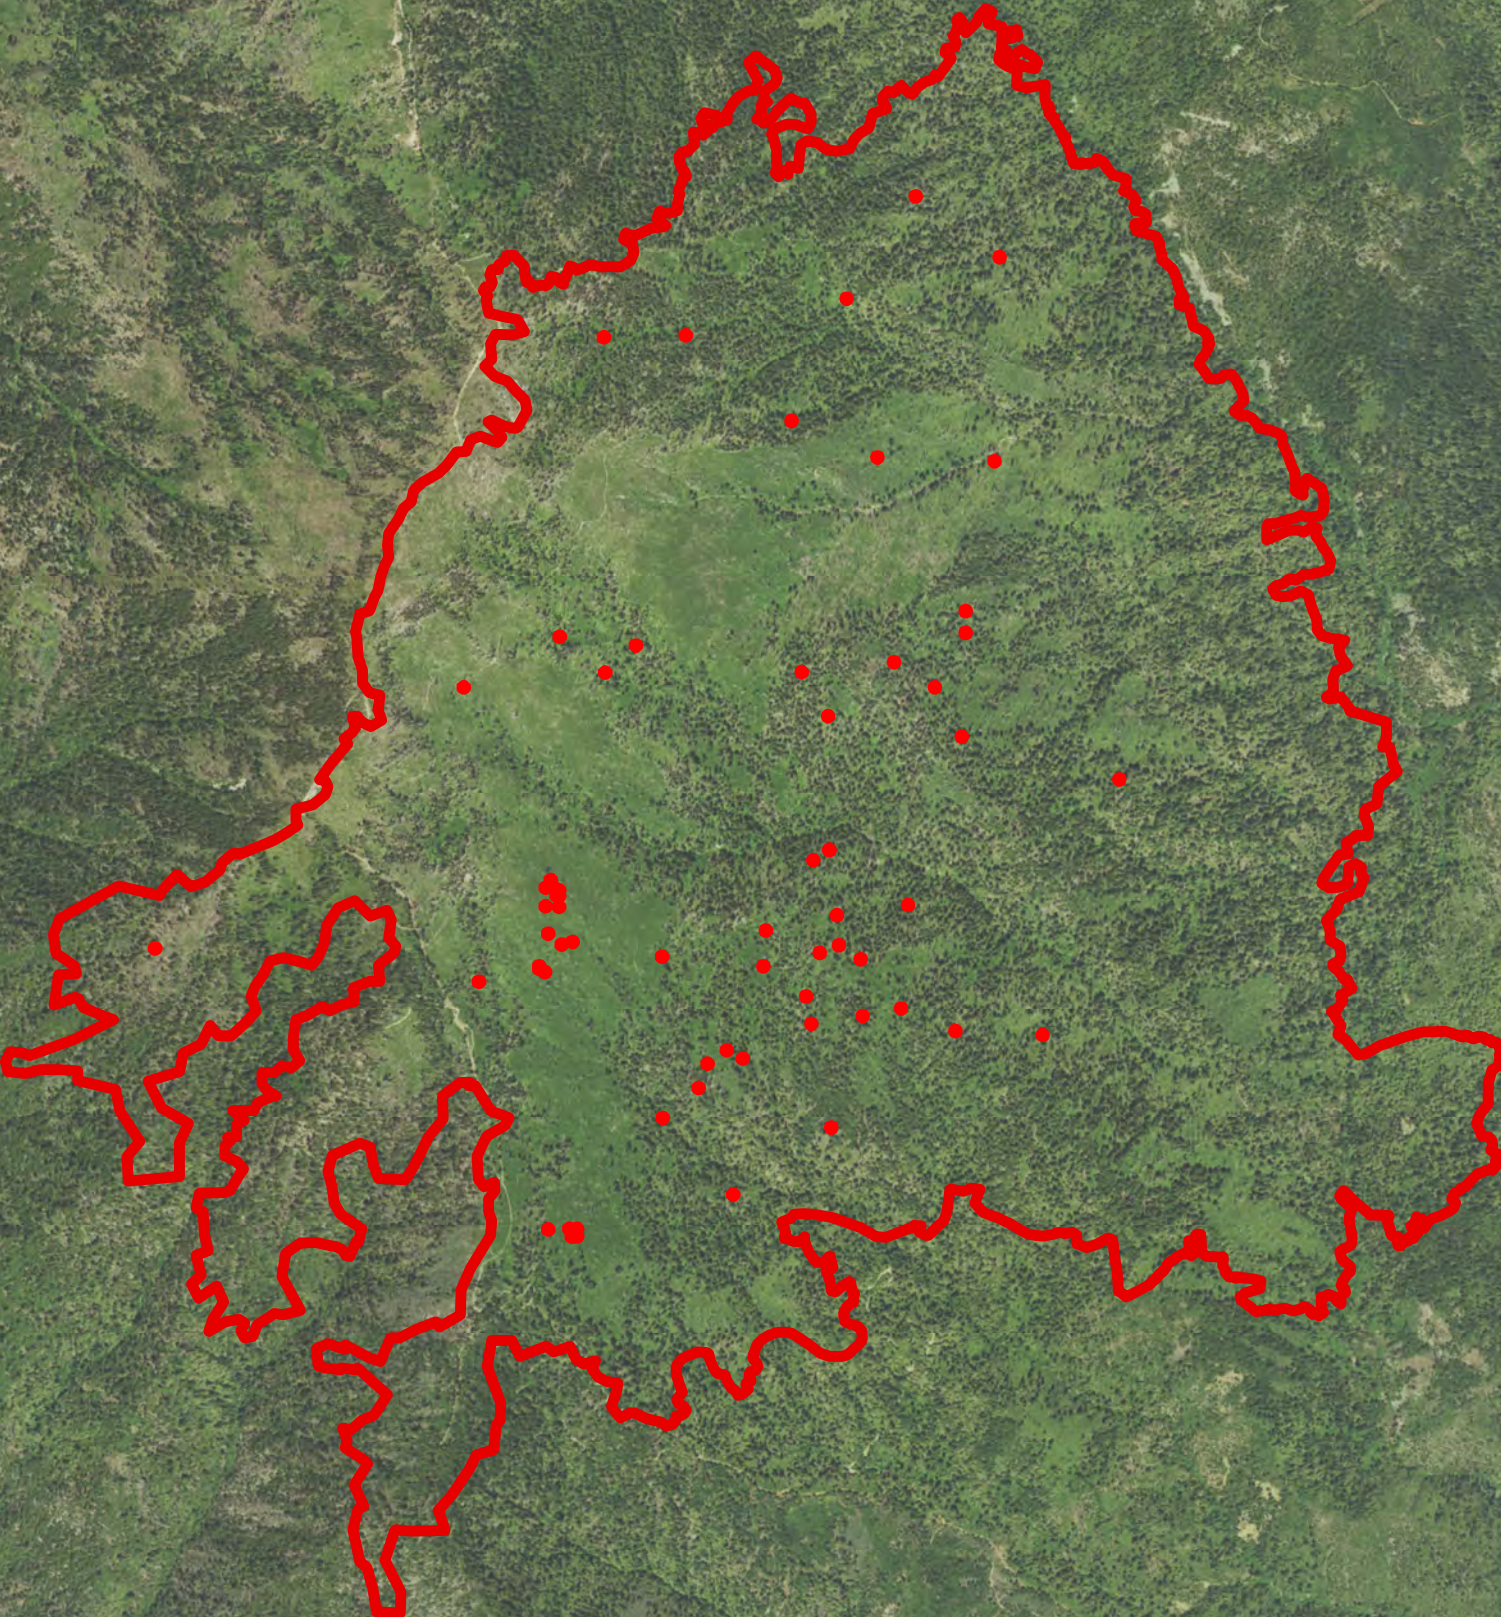

Pony Fire
Heat Acres: 2,870
CA-KNF-004500
Infrared Interpretation
Imagery Date:
07/04/2016 2023 Hrs

Dillon Fire
14.8 acres
No heat detected

 Heat Perimeter
 Isolated Heat Sources
NAD 1983 UTM Zone 10N

IRIN: K Felker
Map produced:
7/4/2016 2245 hrs

Map data provided by: GeoEye, Earthstar Geographics, CNES/Airbus DS, USDA, USGS, AEX, Getmapping, Aerogrid, IGN, IGP, swisstopo, and the GIS User Community