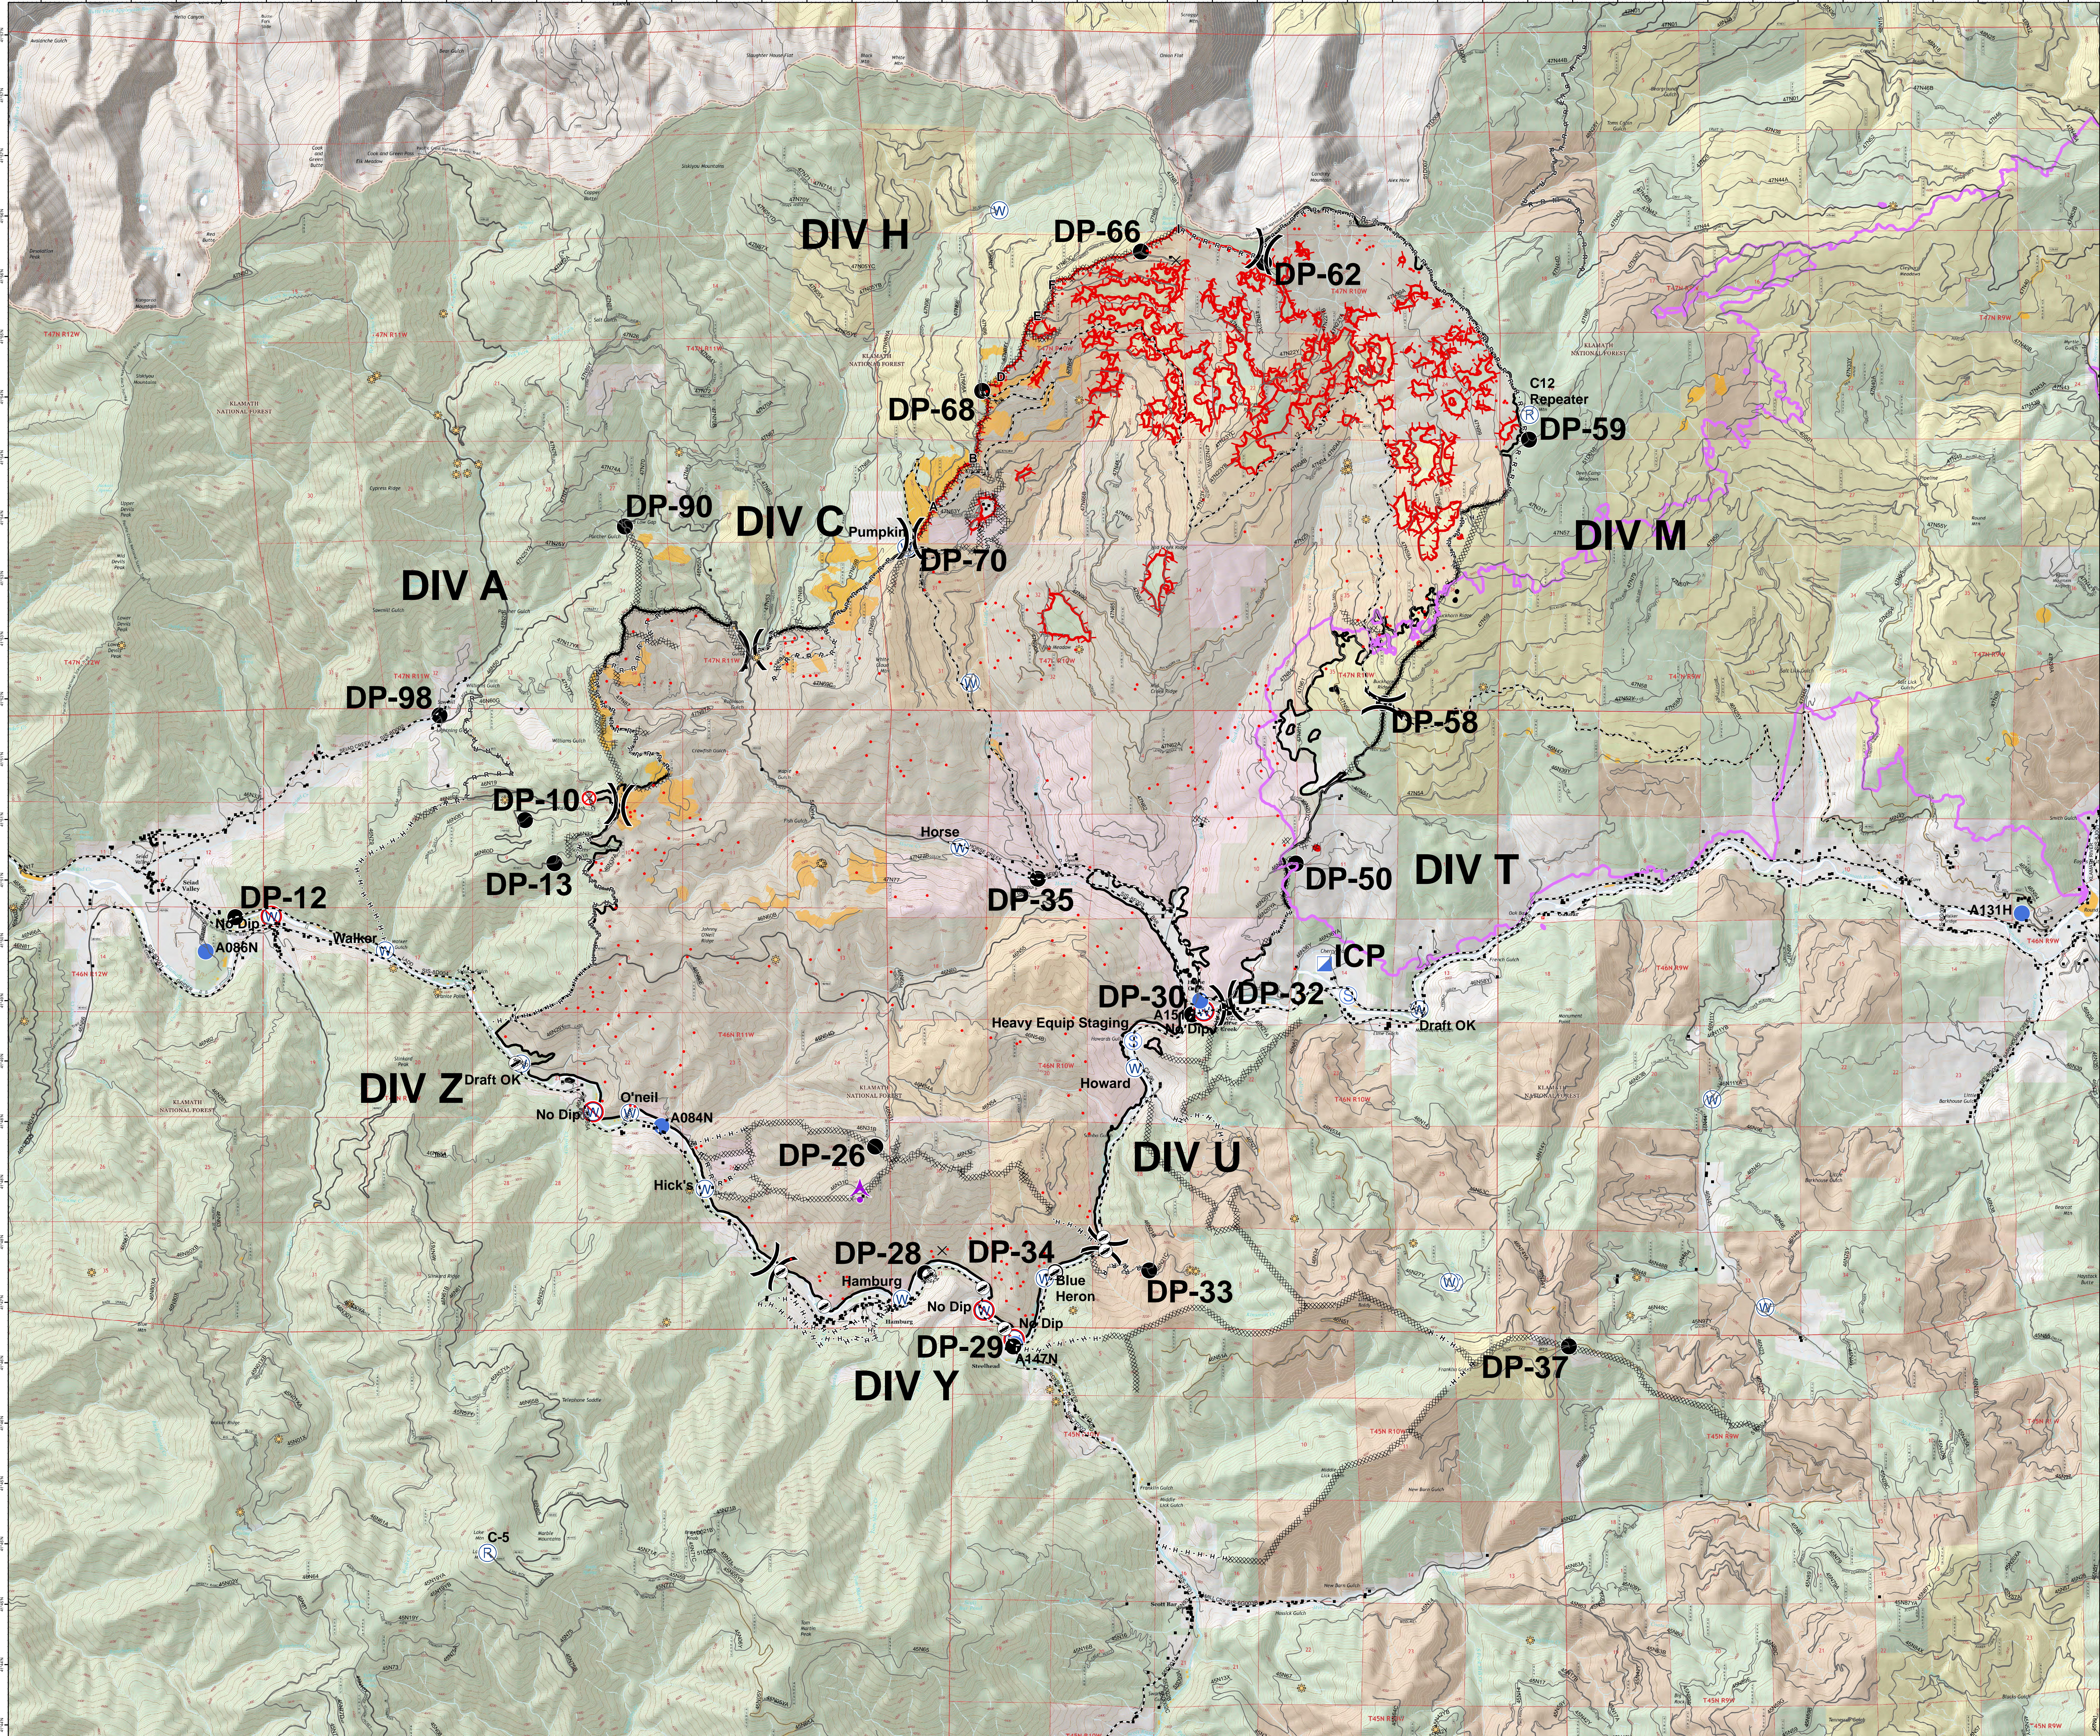

32,224 ACRES

IR FLIGHT 09/09 @ 2157 HRS

- Fire Perimeter
- Uncontrolled Fire Edge
- Completed Dozer Line
- Completed Line
- Hand Line
- Road as Completed Line
- Division
- Boat Launch
- Aerial Hazard
- Drop Point
- Fire Origin
- Helispot
- Incident Command Post
- Repeater
- Staging Area
- Water Source
- Restricted Water Source
- Isolated Heat Source
- 2014 Beaver Fire Perimeter
- Structure
- Sensitive Point
- Sensitive Area
- Land Ownership
 - USDA Forest Service
 - Other
 - Fruit Growers Supply
 - Timber Products