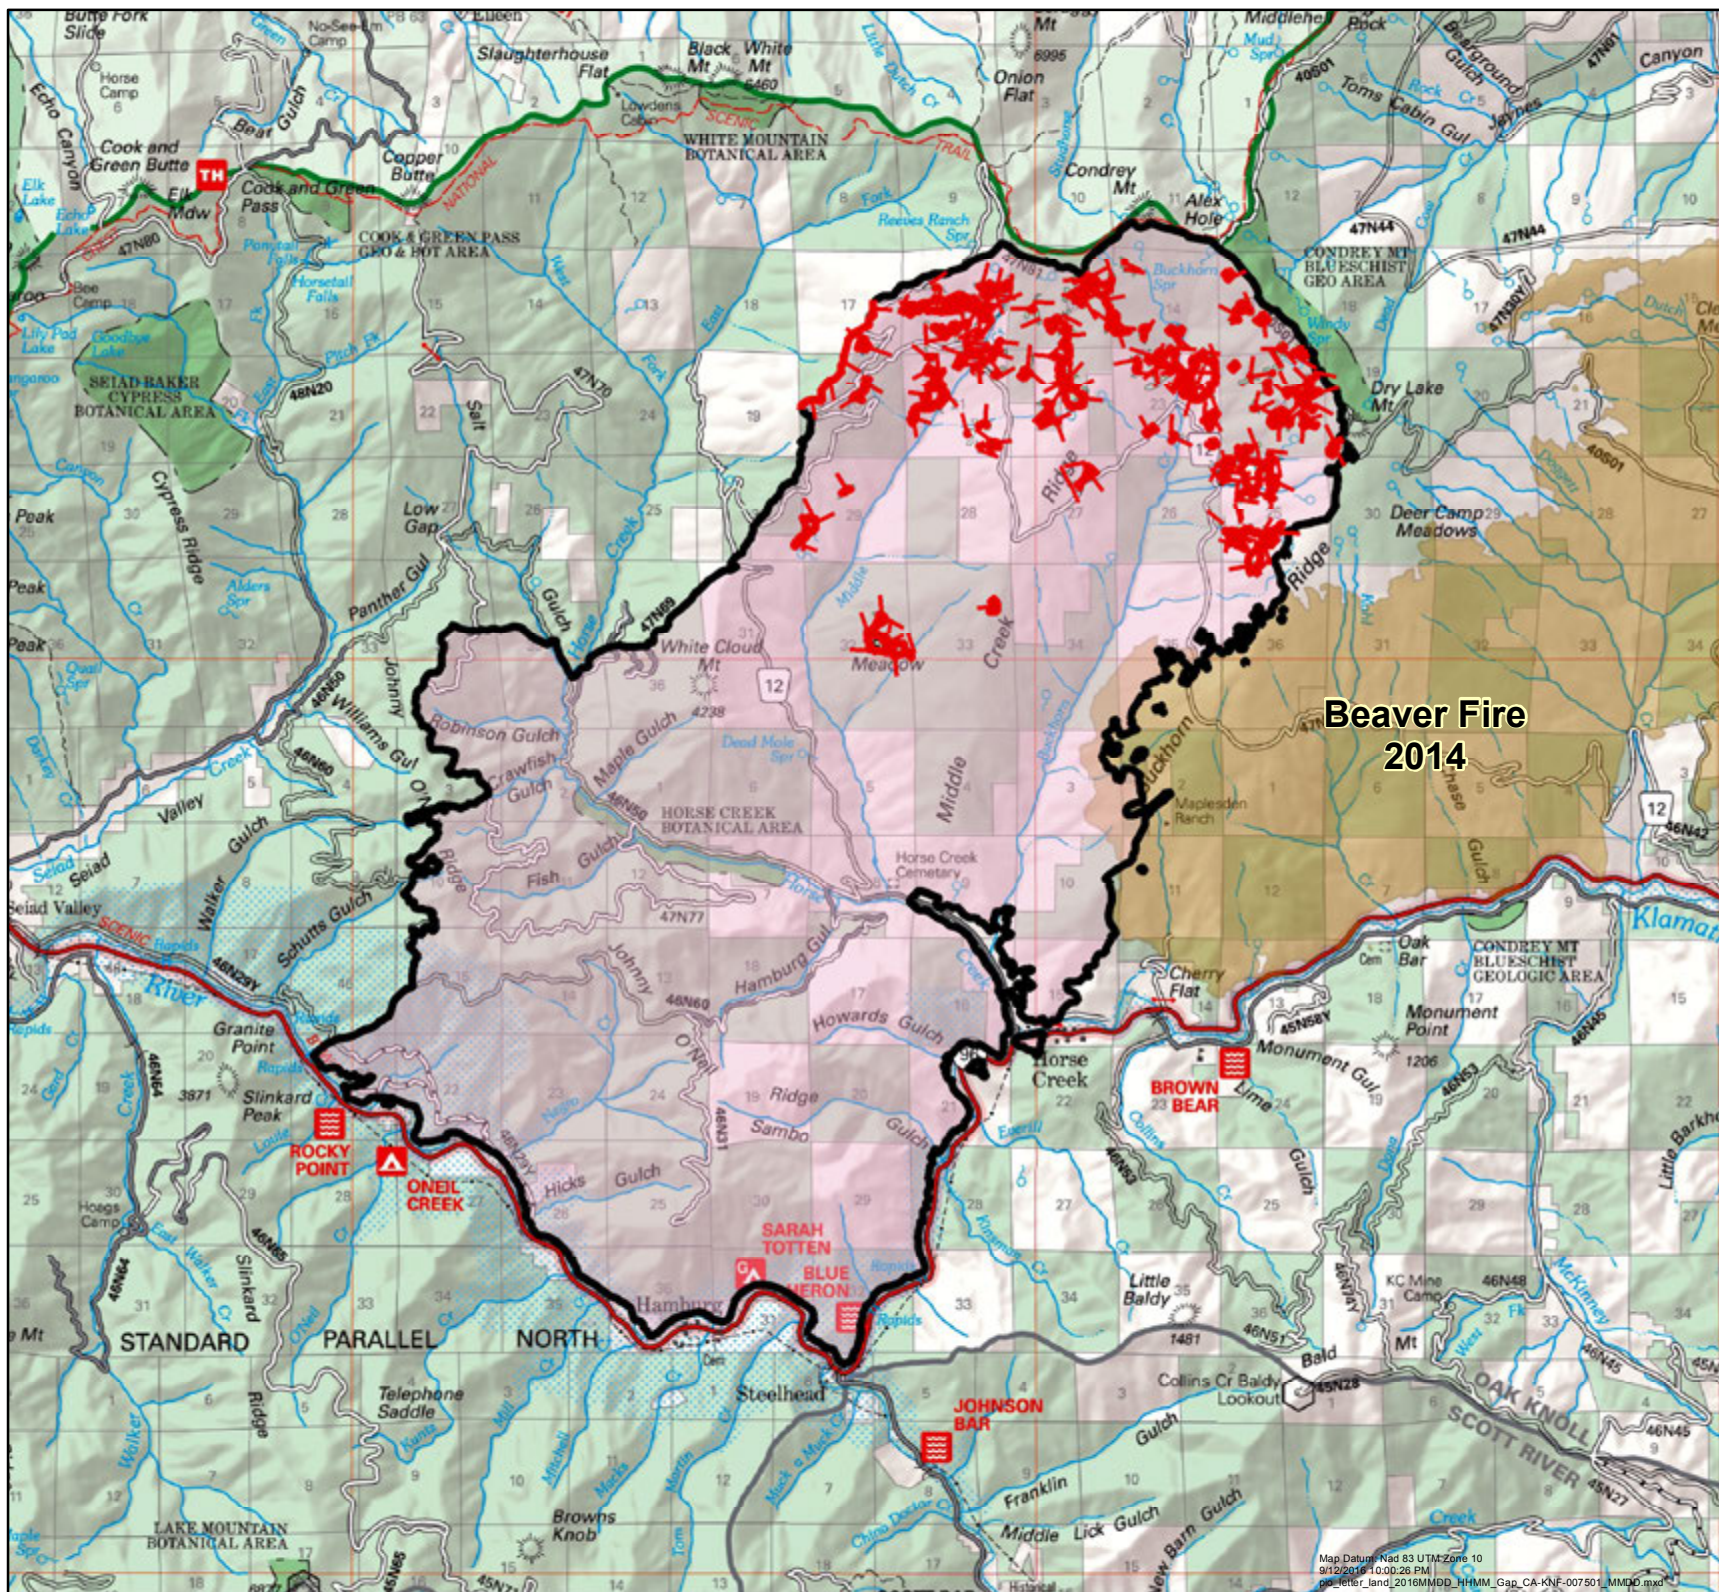

GAP FIRE

CA-KNF-007501

PUBLIC INFORMATION MAP

SEPTEMBER 14, 2016

33,867 ACRES
AS OF 09/12, 11:27

VICINITY MAP

-  Uncontrolled Fire Edge
-  Completed Line
-  Beaver Fire Perimeter

NC1
September 13, 2016
2147 Hours

Beaver Fire
2014