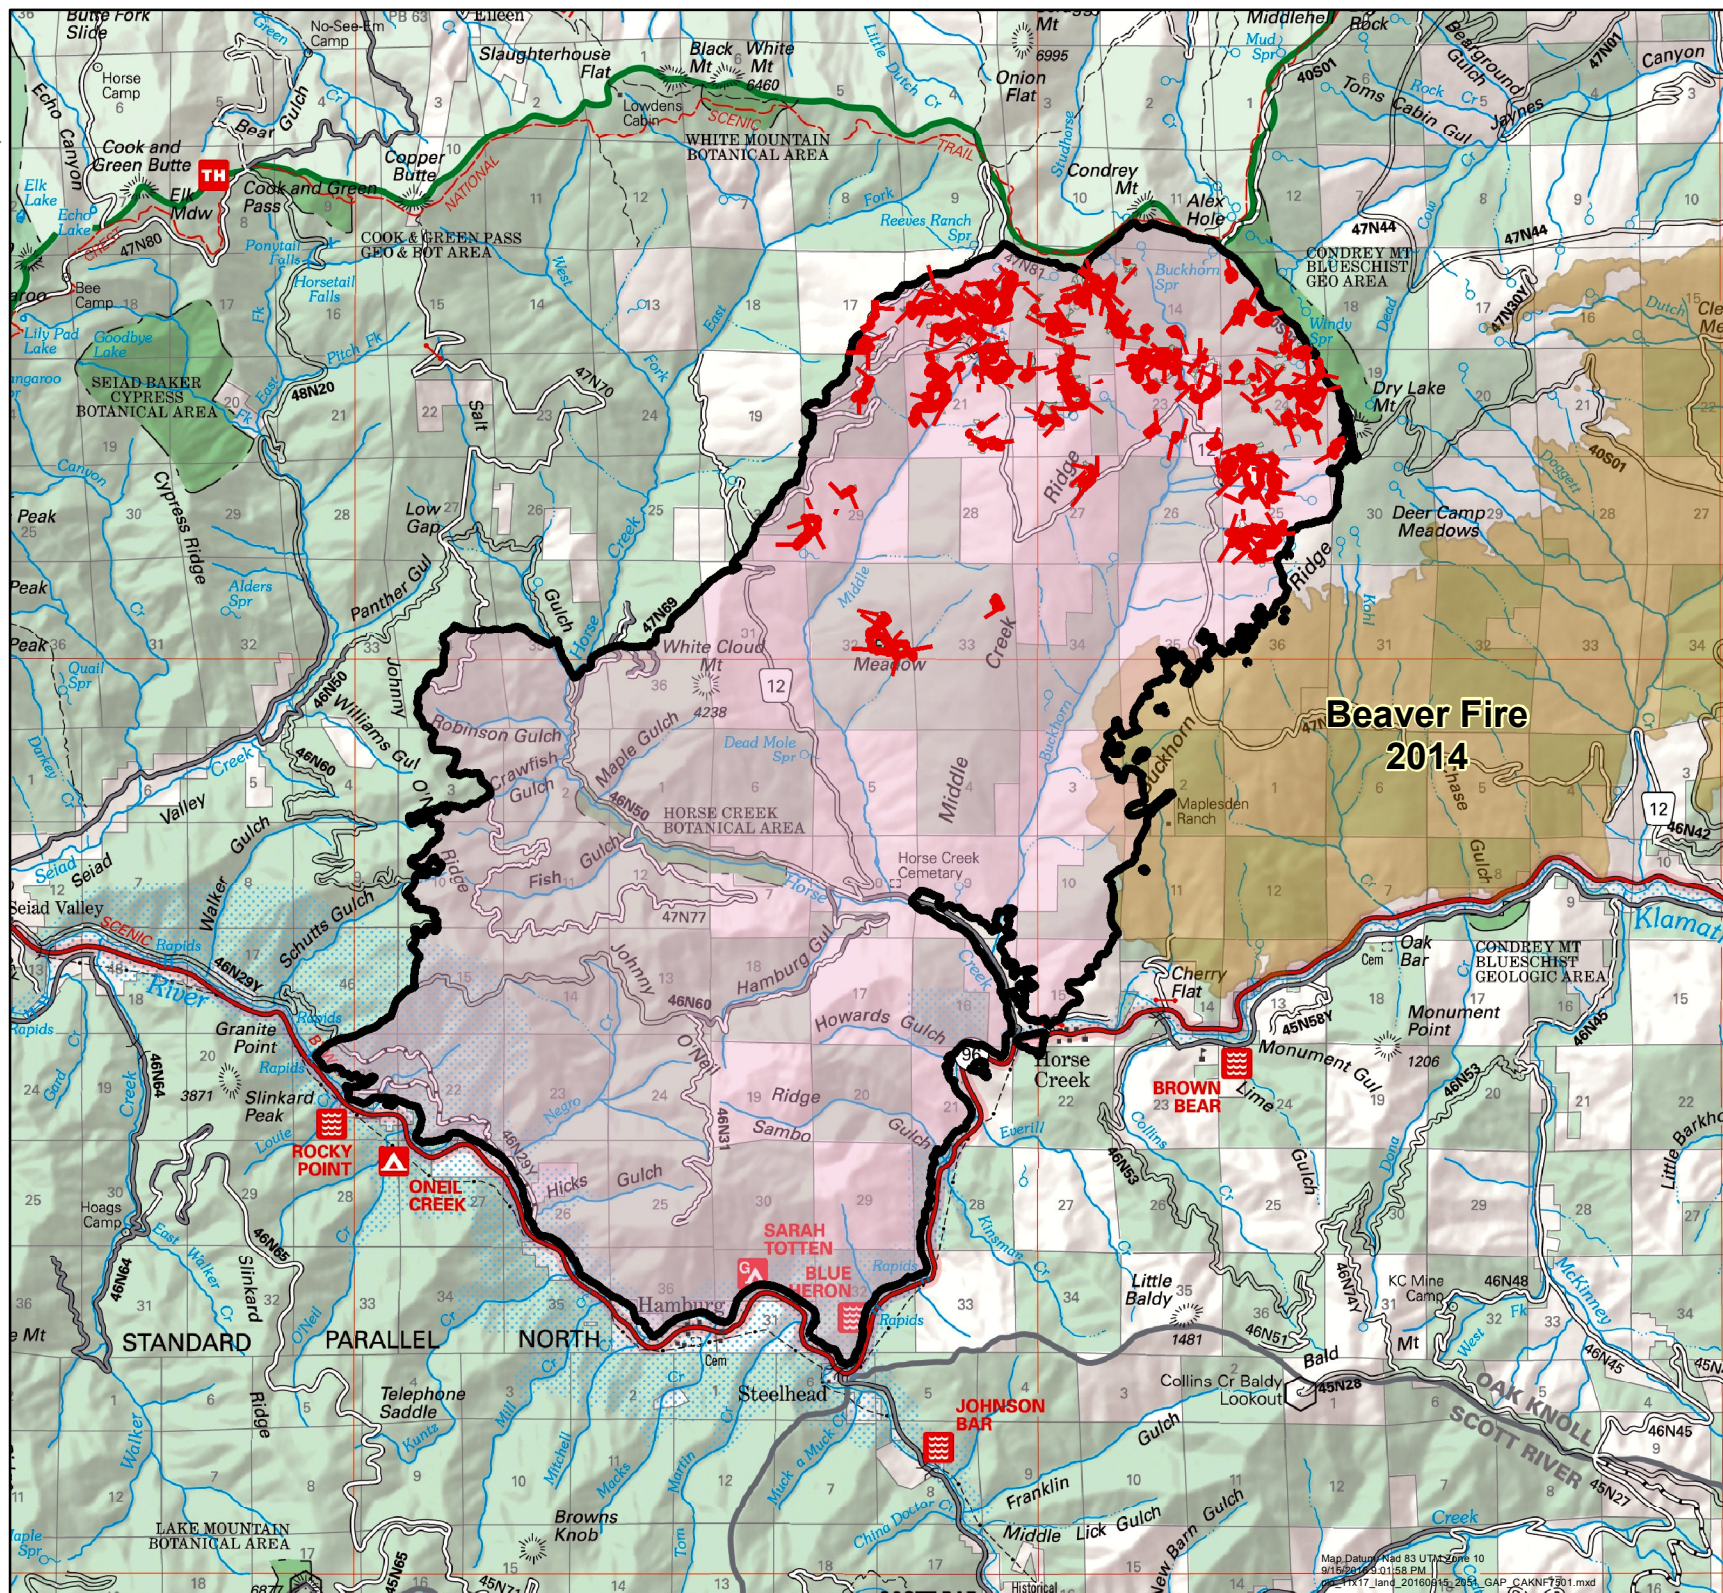

GAP FIRE

CA-KNF-007501

PUBLIC INFORMATION MAP

SEPTEMBER 16, 2016

33,867 ACRES
AS OF 09/12, 11:27

VICINITY MAP

-  Uncontrolled Fire Edge
-  Completed Line
-  Beaver Fire Perimeter

NC1
September 15, 2016
2055 Hours

Map Datum: NAD 83 UTM Zone 10
911520 4930158 PM
PR17_land_20160915_2016_GAP_CAKNF7501.mxd