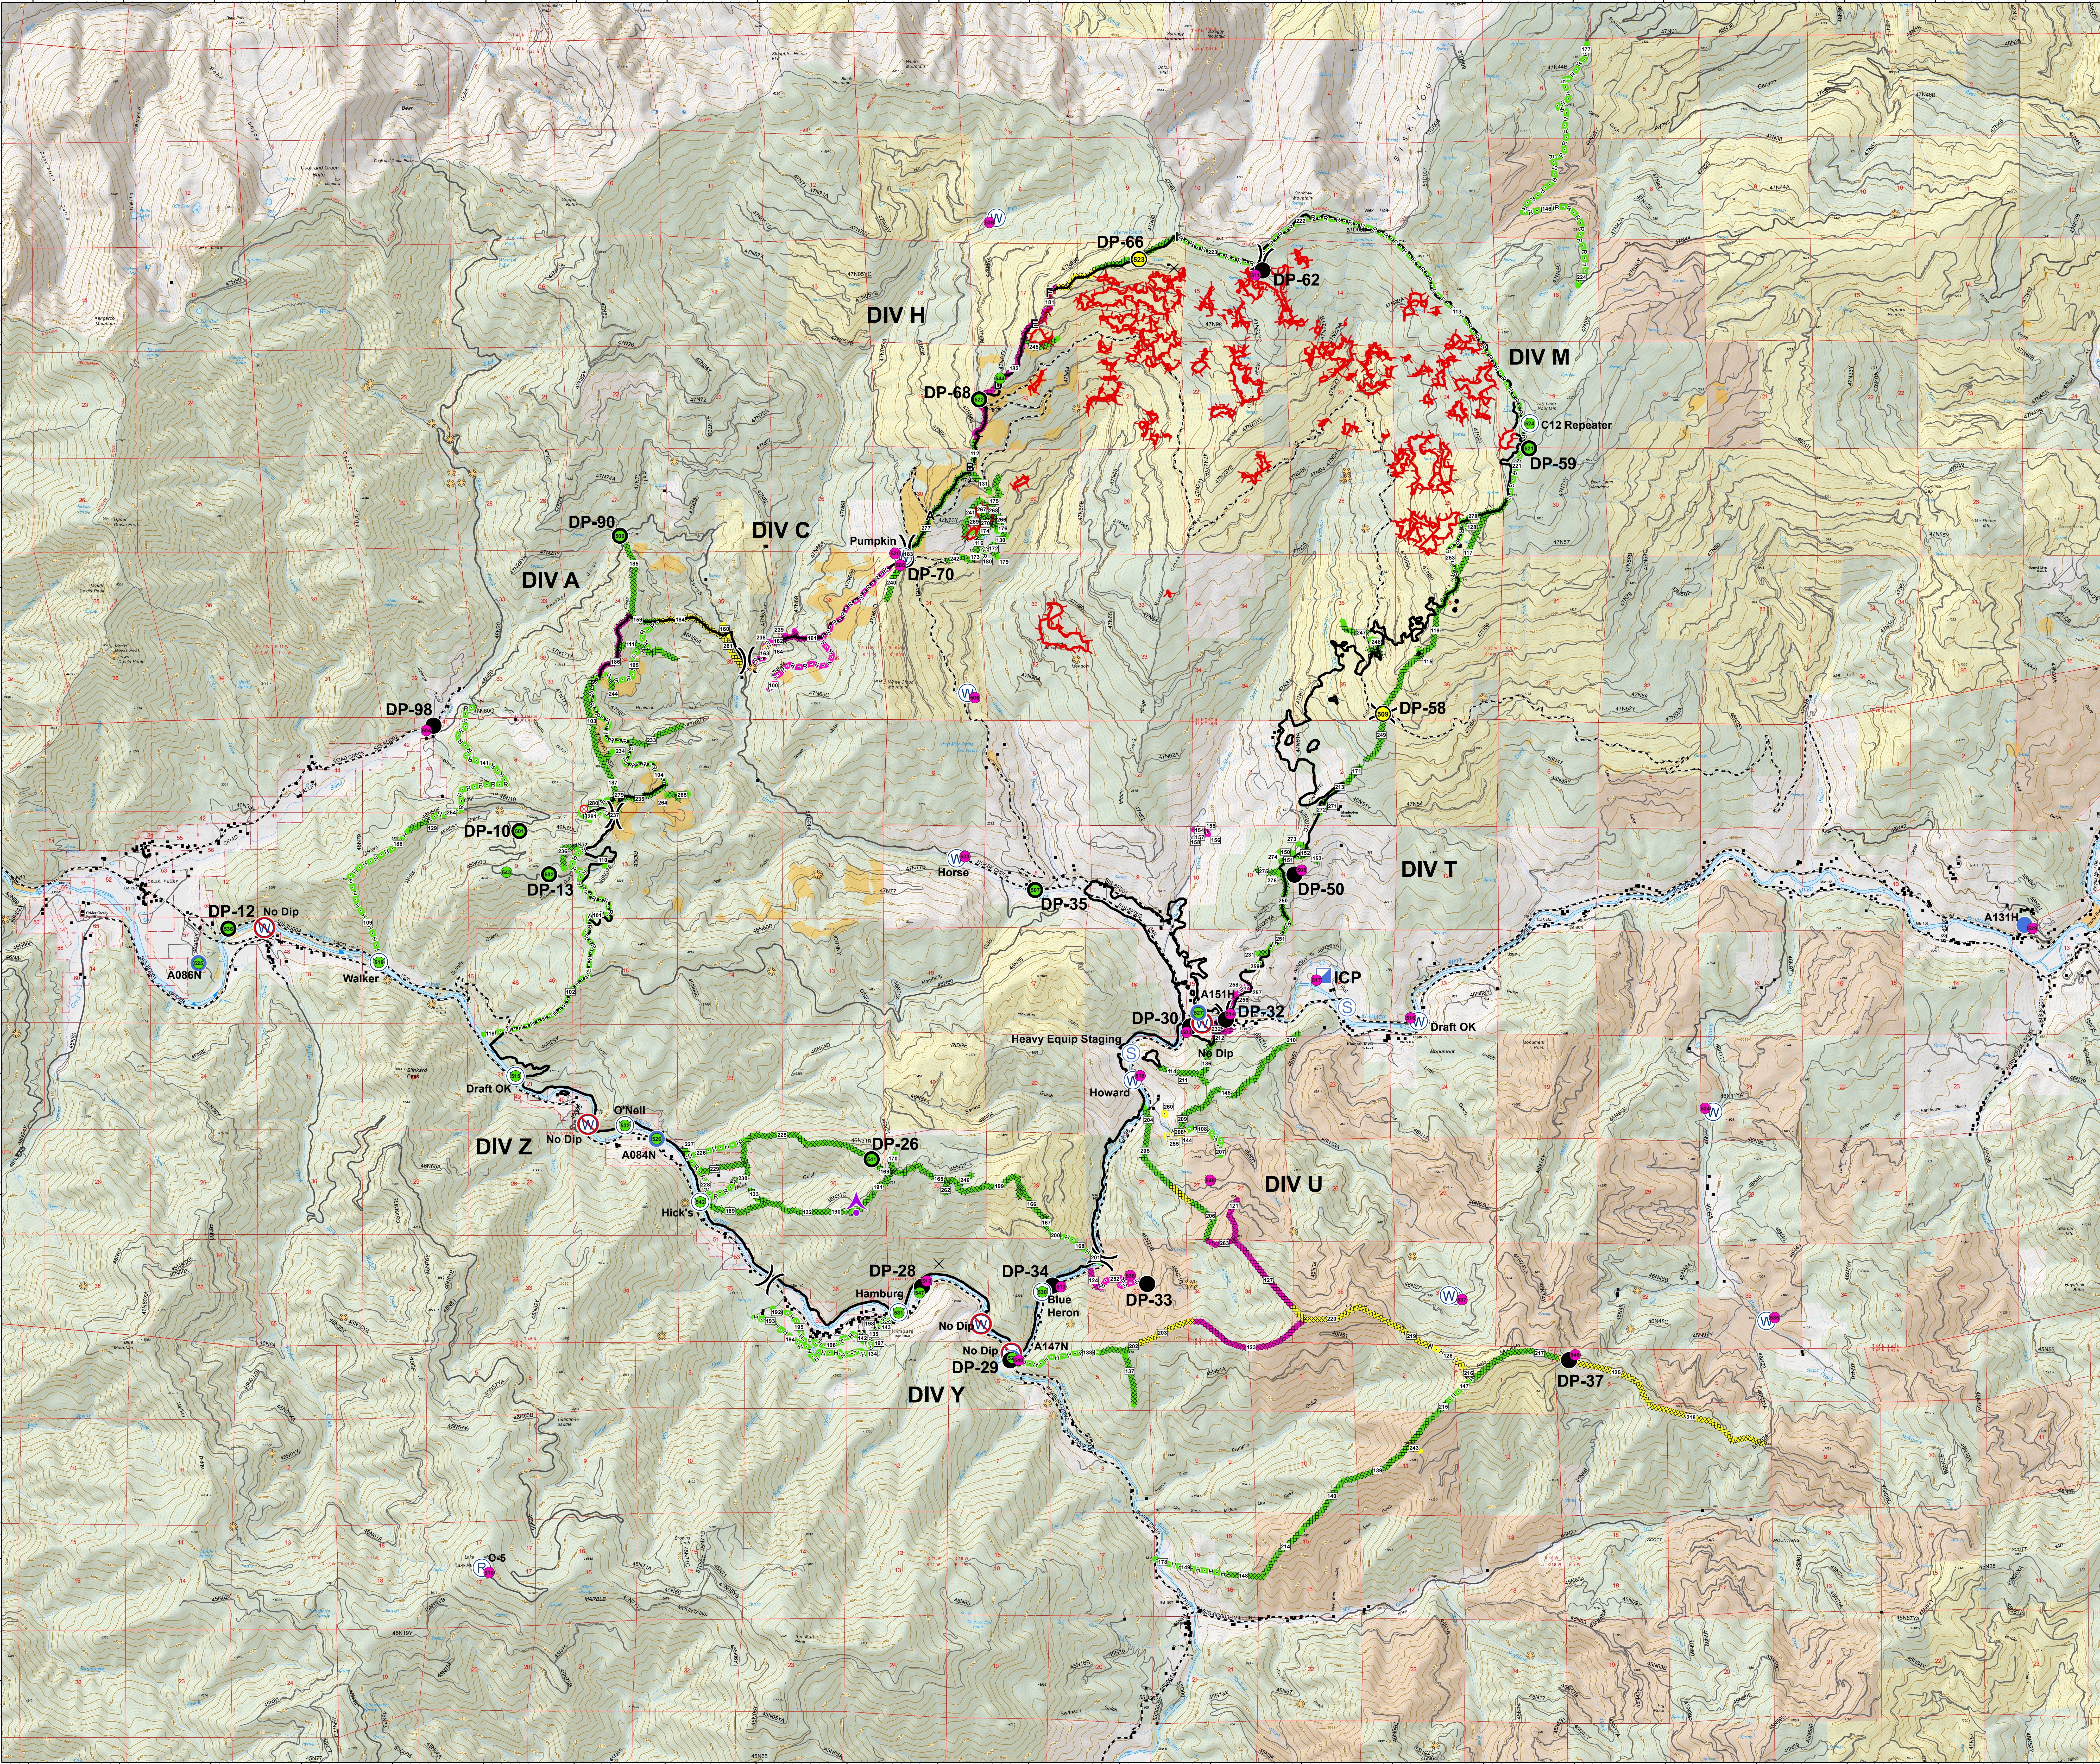

GAP FIRE

CA-KNF-007501

REPAIR MAP

SEPTEMBER 17, 2016

33,867 ACRES

- Identified as needing repair, no work initiated
- Repair work in progress
- Repair work completed per READ
- Uncontrolled Fire Edge
- Completed Dozer Line
- Completed Line
- Hand Line
- Road as Completed Line
- Division Break
- Aerial Hazard
- Drop Point
- Fire Origin
- Helispot
- Incident Command Post
- Repeater
- Staging Area
- Water Source
- Restricted Water Source
- Structure
- Sensitive Point
- Sensitive Area
- Land Ownership
 - Fruit Growers Supply
 - Timber Products
 - USDA Forest Service
 - Other

0 0.25 0.5 1
Miles