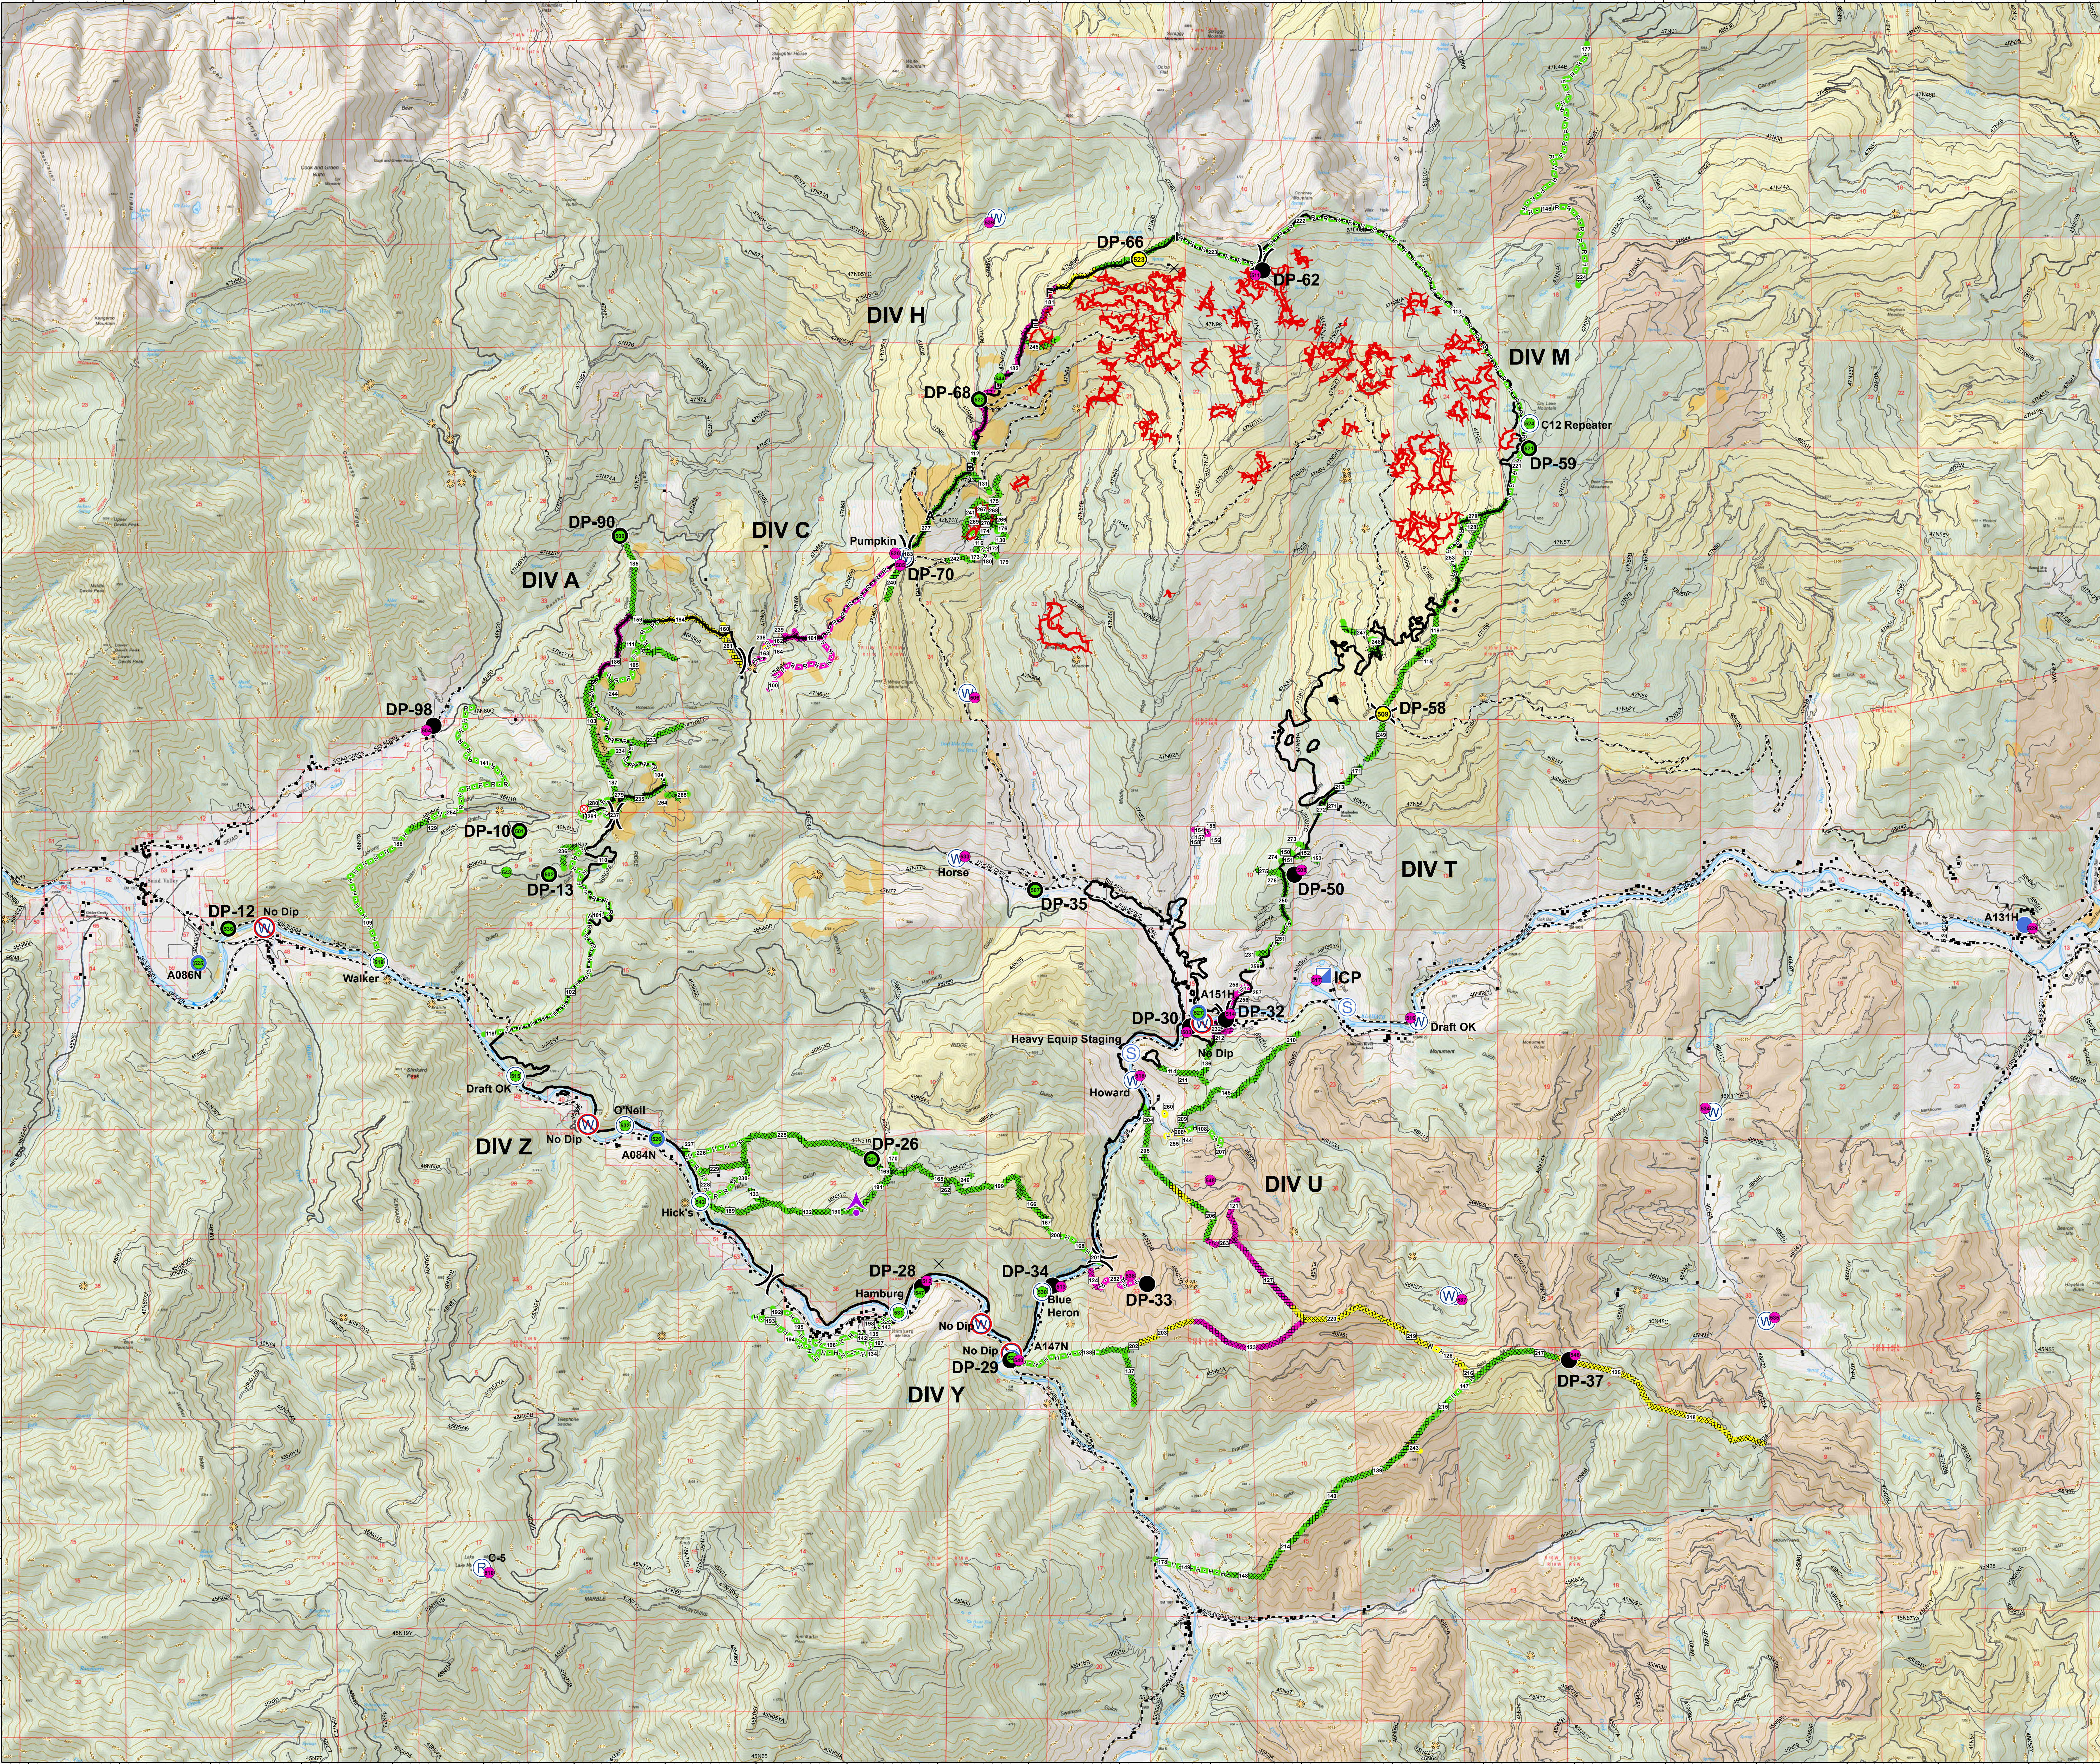

# GAP FIRE

CA-KNF-007501

## REPAIR MAP

SEPTEMBER 17, 2016

33,867 ACRES

- Identified as needing repair, no work initiated
- Repair work in progress
- Repair work completed per READ
- Uncontrolled Fire Edge
- Completed Dozer Line
- Completed Line
- Hand Line
- Road as Completed Line
- Division Break
- Aerial Hazard
- Drop Point
- Fire Origin
- Helispot
- Incident Command Post
- Repeater
- Staging Area
- Water Source
- Restricted Water Source
- Structure
- Sensitive Point
- Sensitive Area
- Land Ownership
  - Fruit Growers Supply
  - Timber Products
  - USDA Forest Service
  - Other