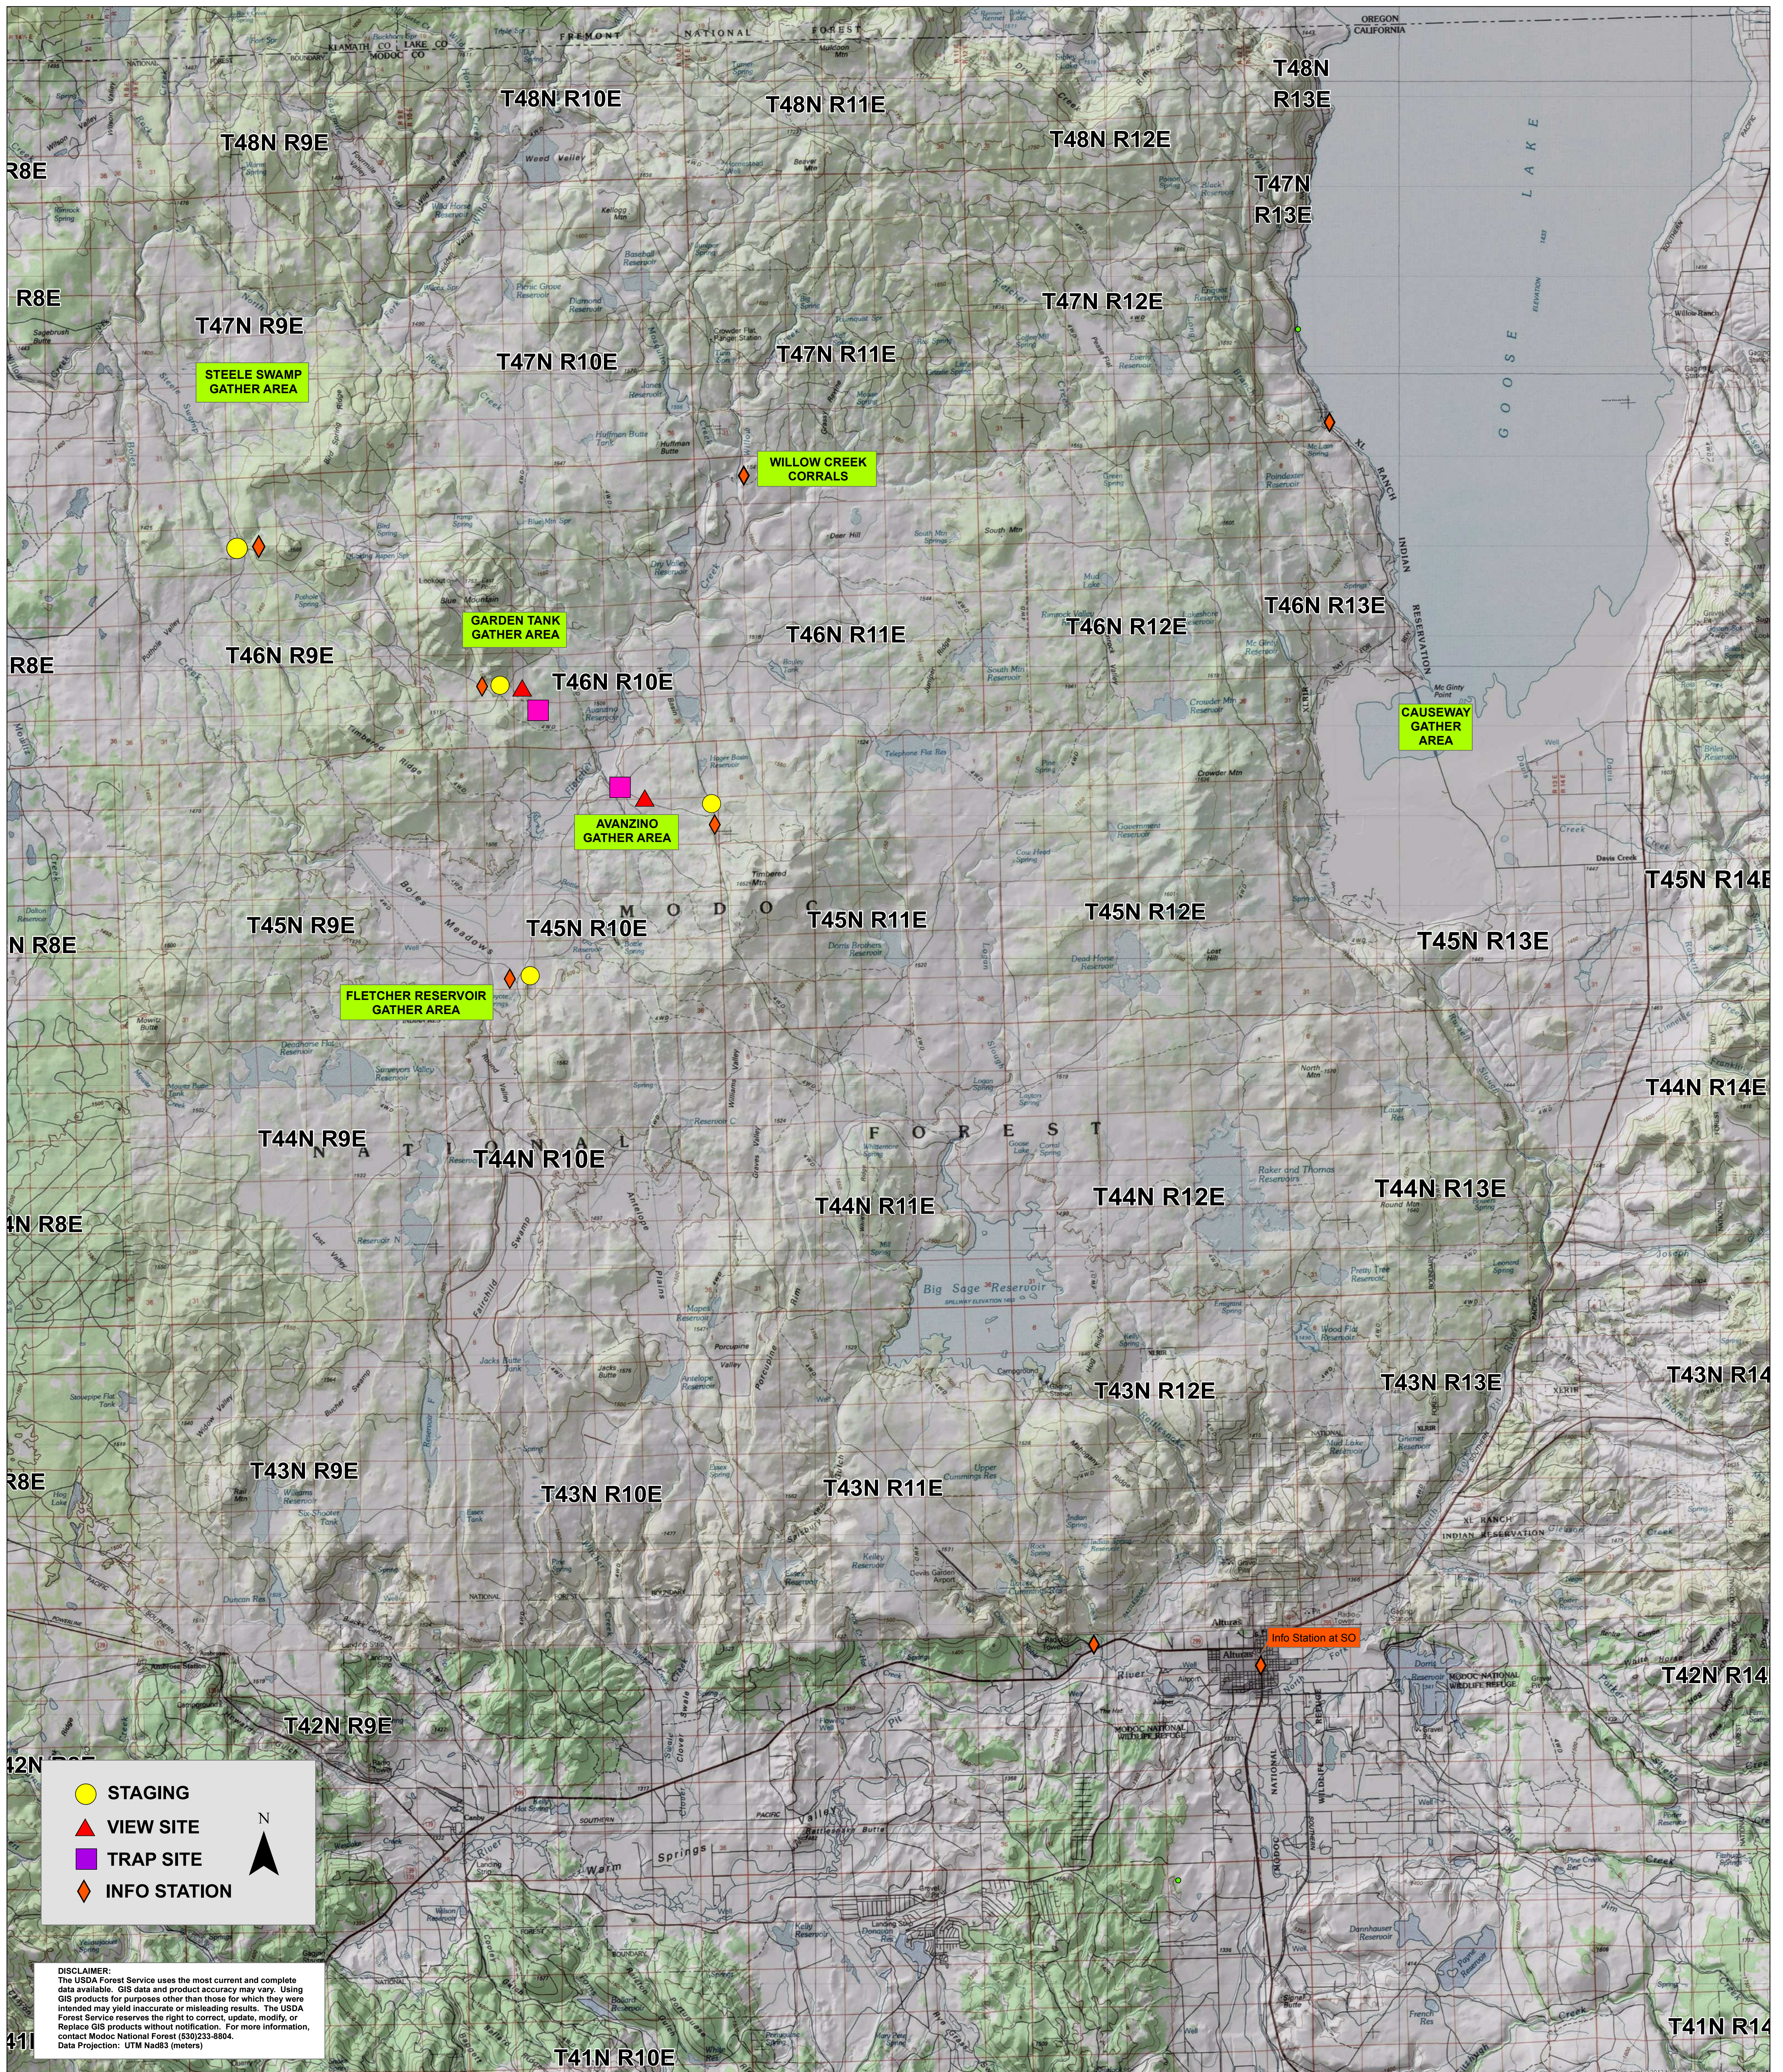

MODOC NATIONAL FOREST Wild Horse Gather

● STAGING
▲ VIEW SITE
■ TRAP SITE
◆ INFO STATION