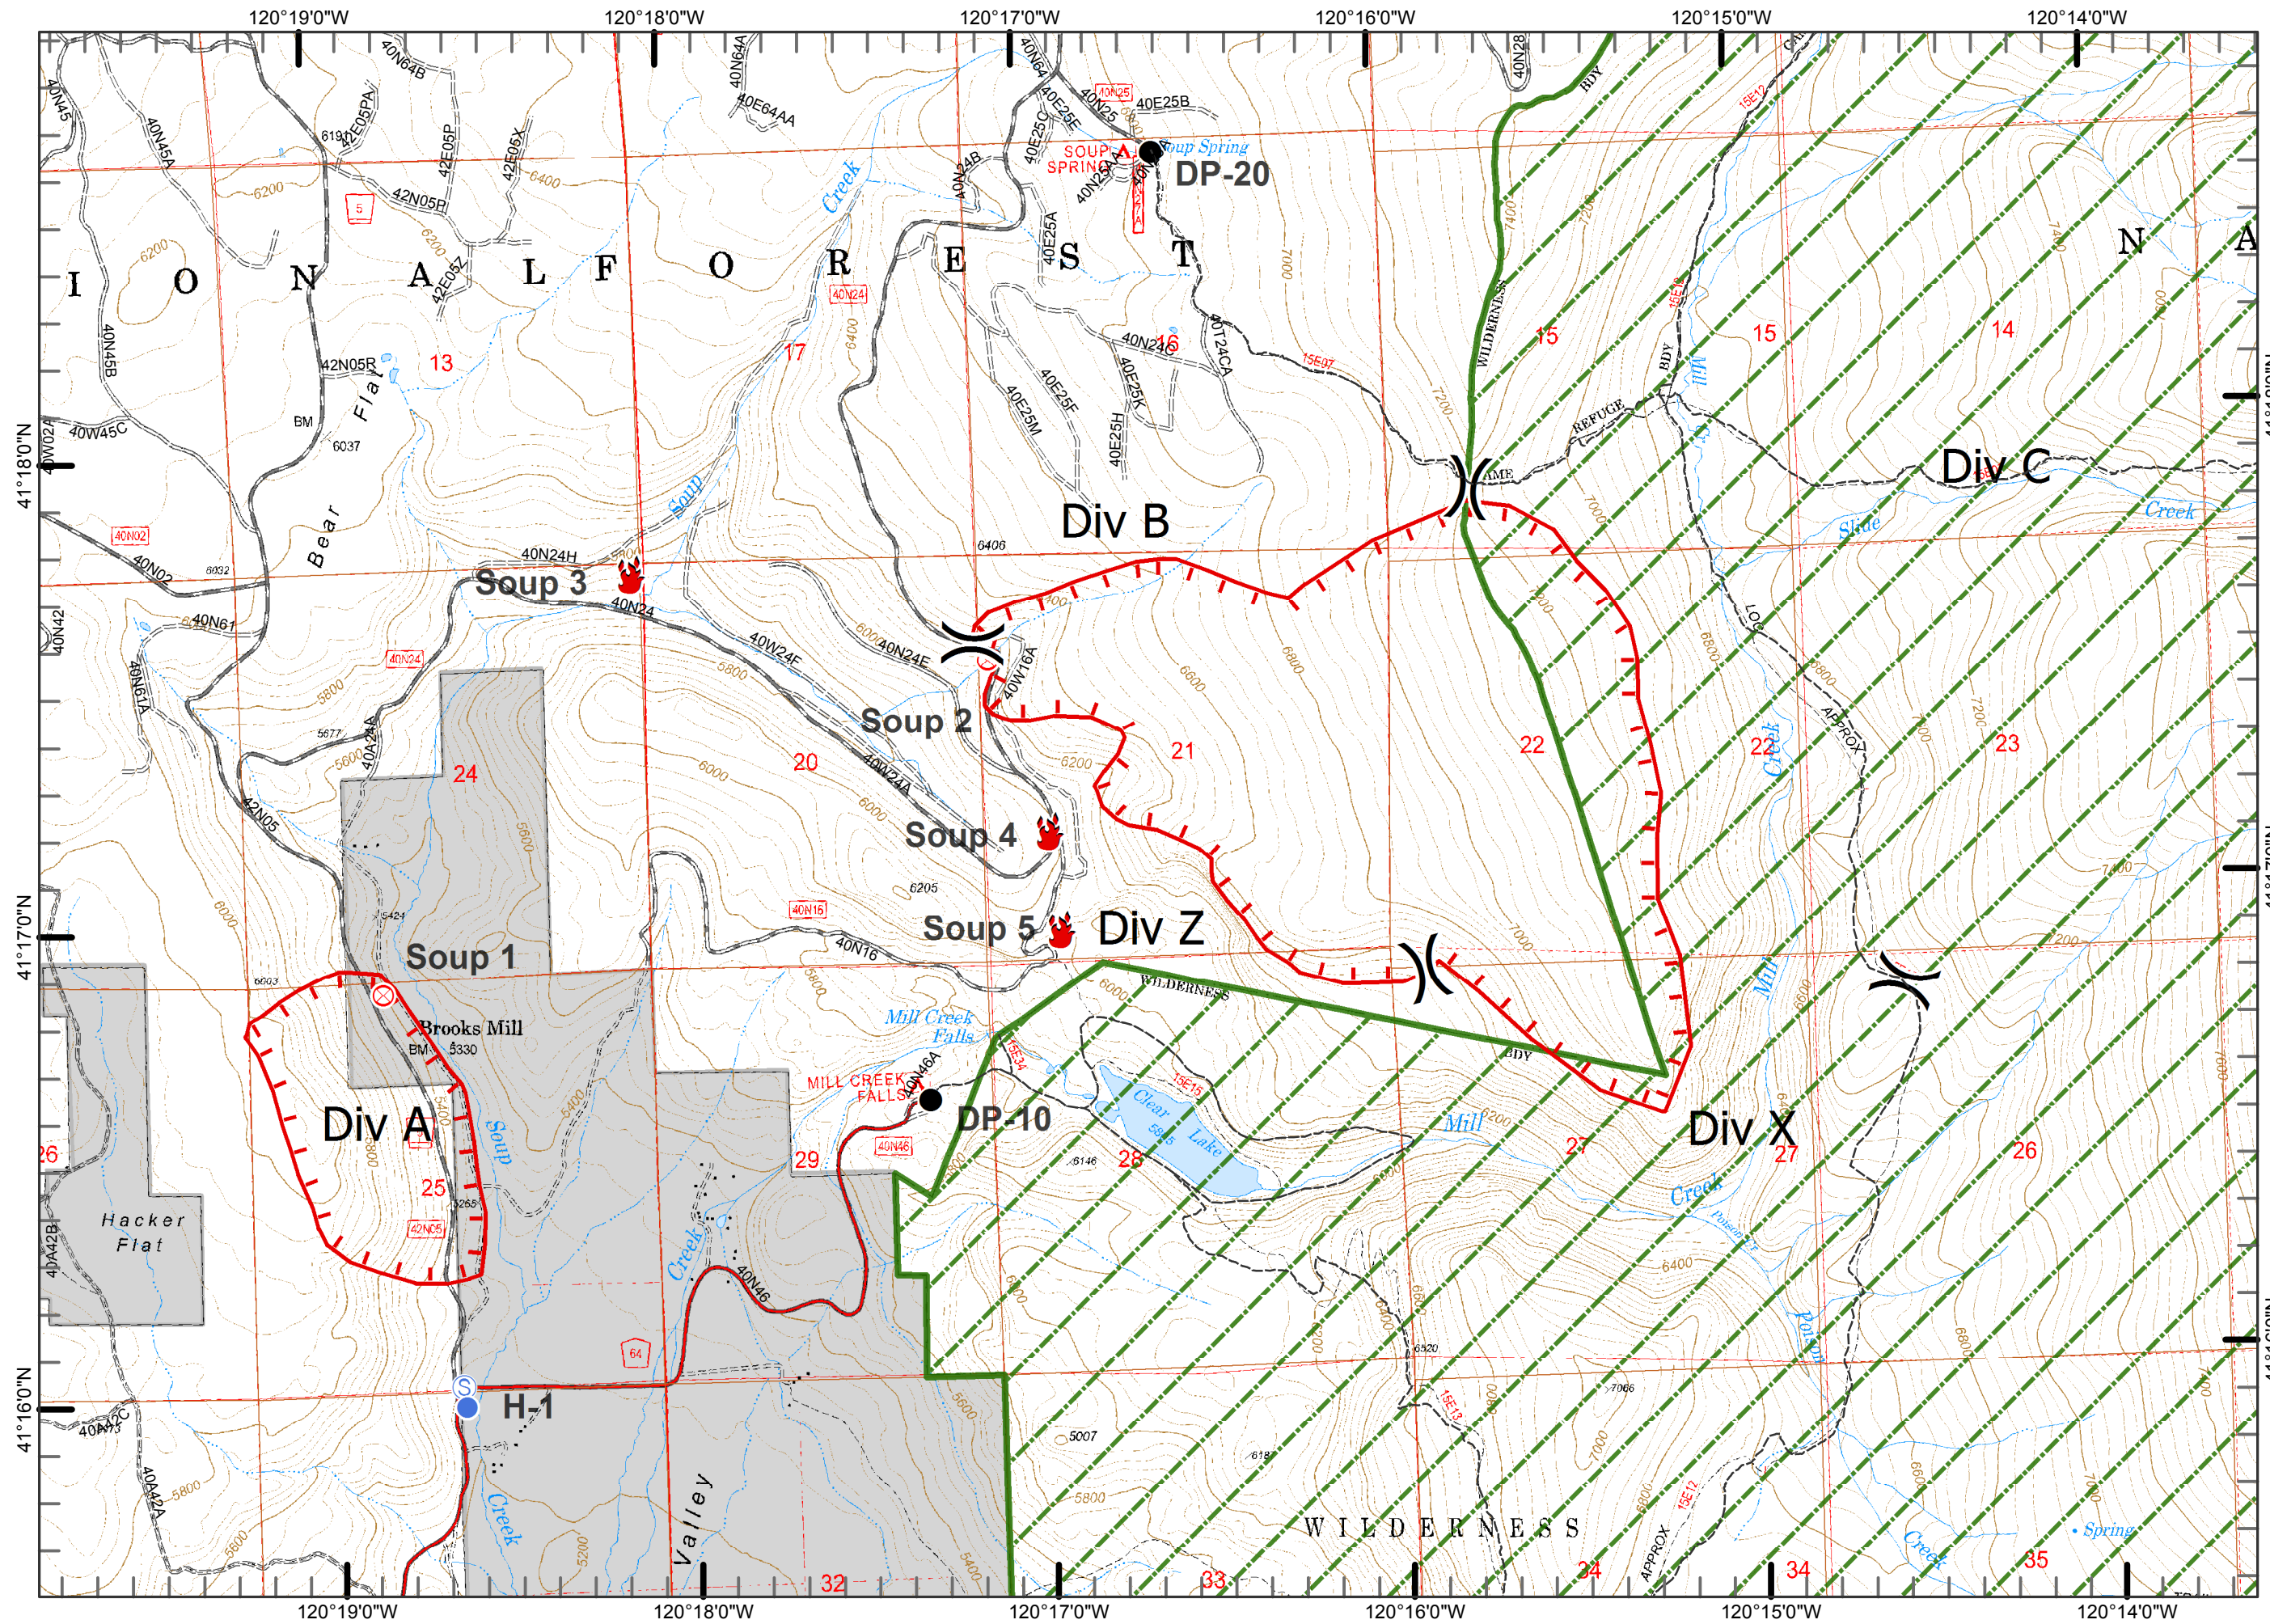

Soup Complex
CA-MDF-00910
9/19/2016

- Uncontrolled Fire Edge
- Division
- Drop Point
- Fire Location
- Fire Origin
- Helispot
- Staging Area
- Wilderness
- Trail
- Road
- Private Land