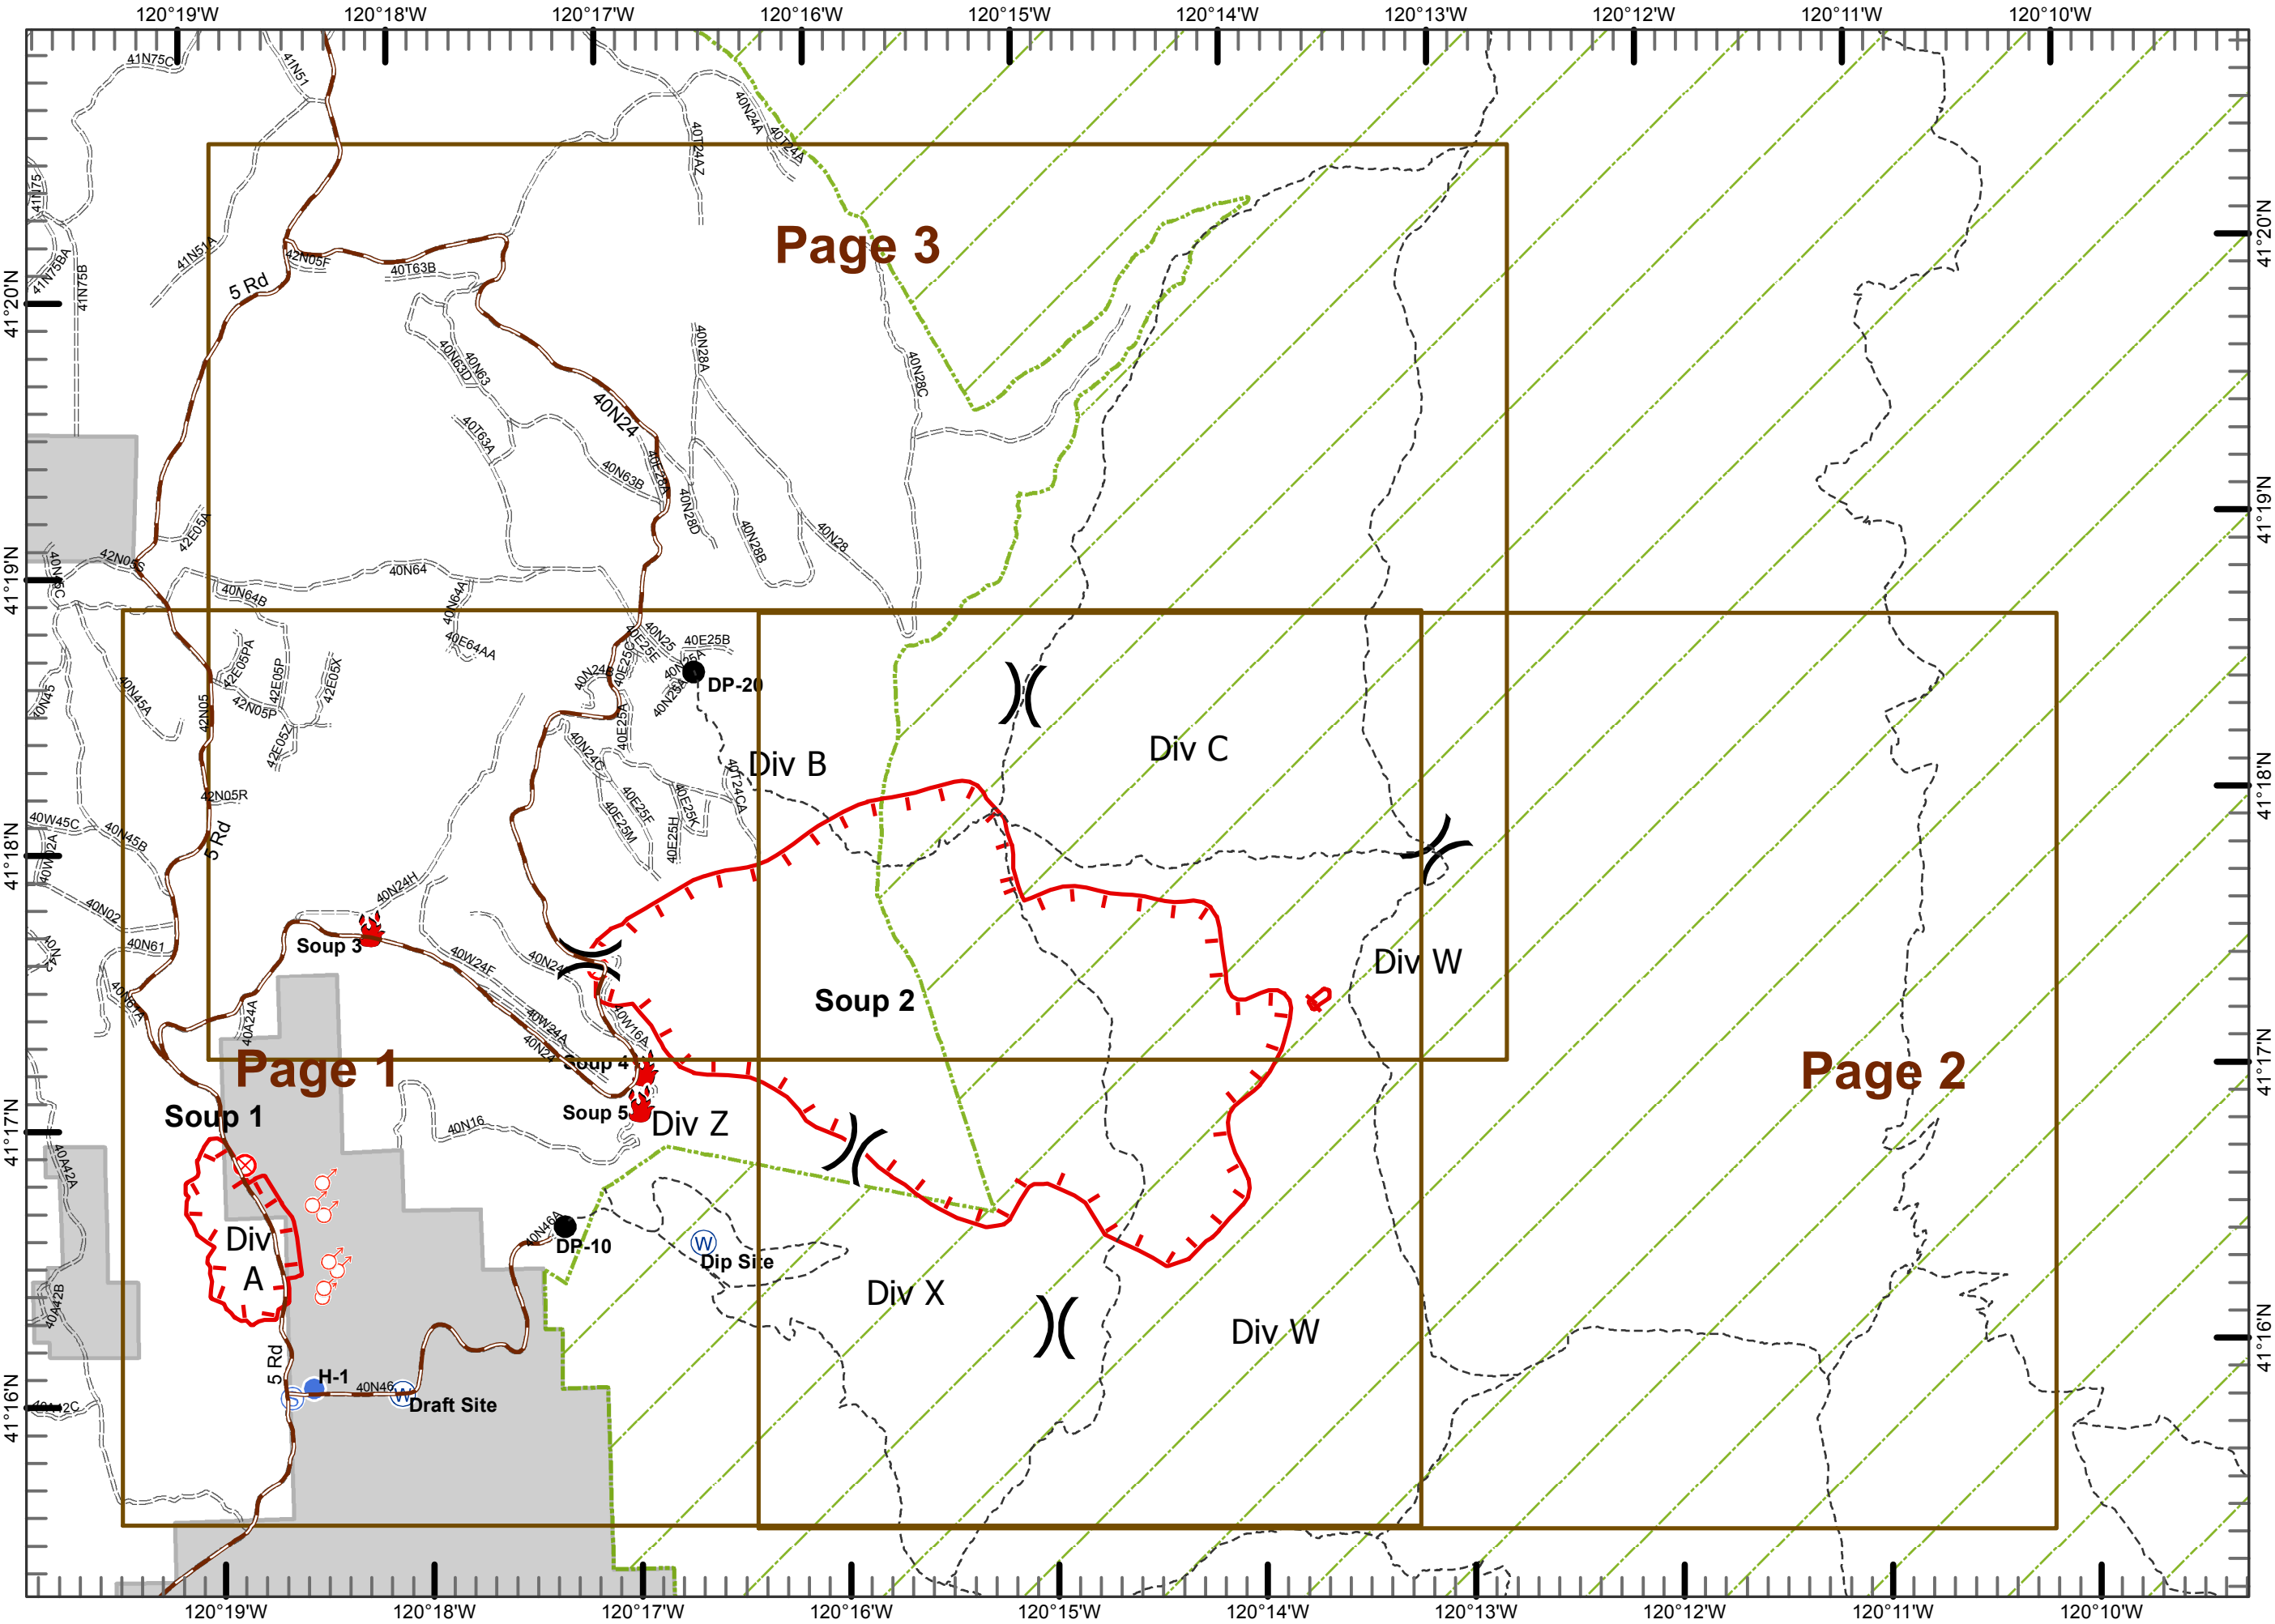

Soup Complex CA-MDF-00910

Night Shift
9/19/2016

Soup 1 - 133 ac
Soup 2 - 2,081 ac

IAP Index

- Main Road
- Uncontrolled Fire Edge
- Division
- Drop Point
- Fire Location
- Fire Origin
- Helispot
- Spot Fire
- Staging Area
- Water Source
- Wilderness
- Trail
- Road
- Private Land

1:41,085

cy
September 19, 2016
1433 Hours