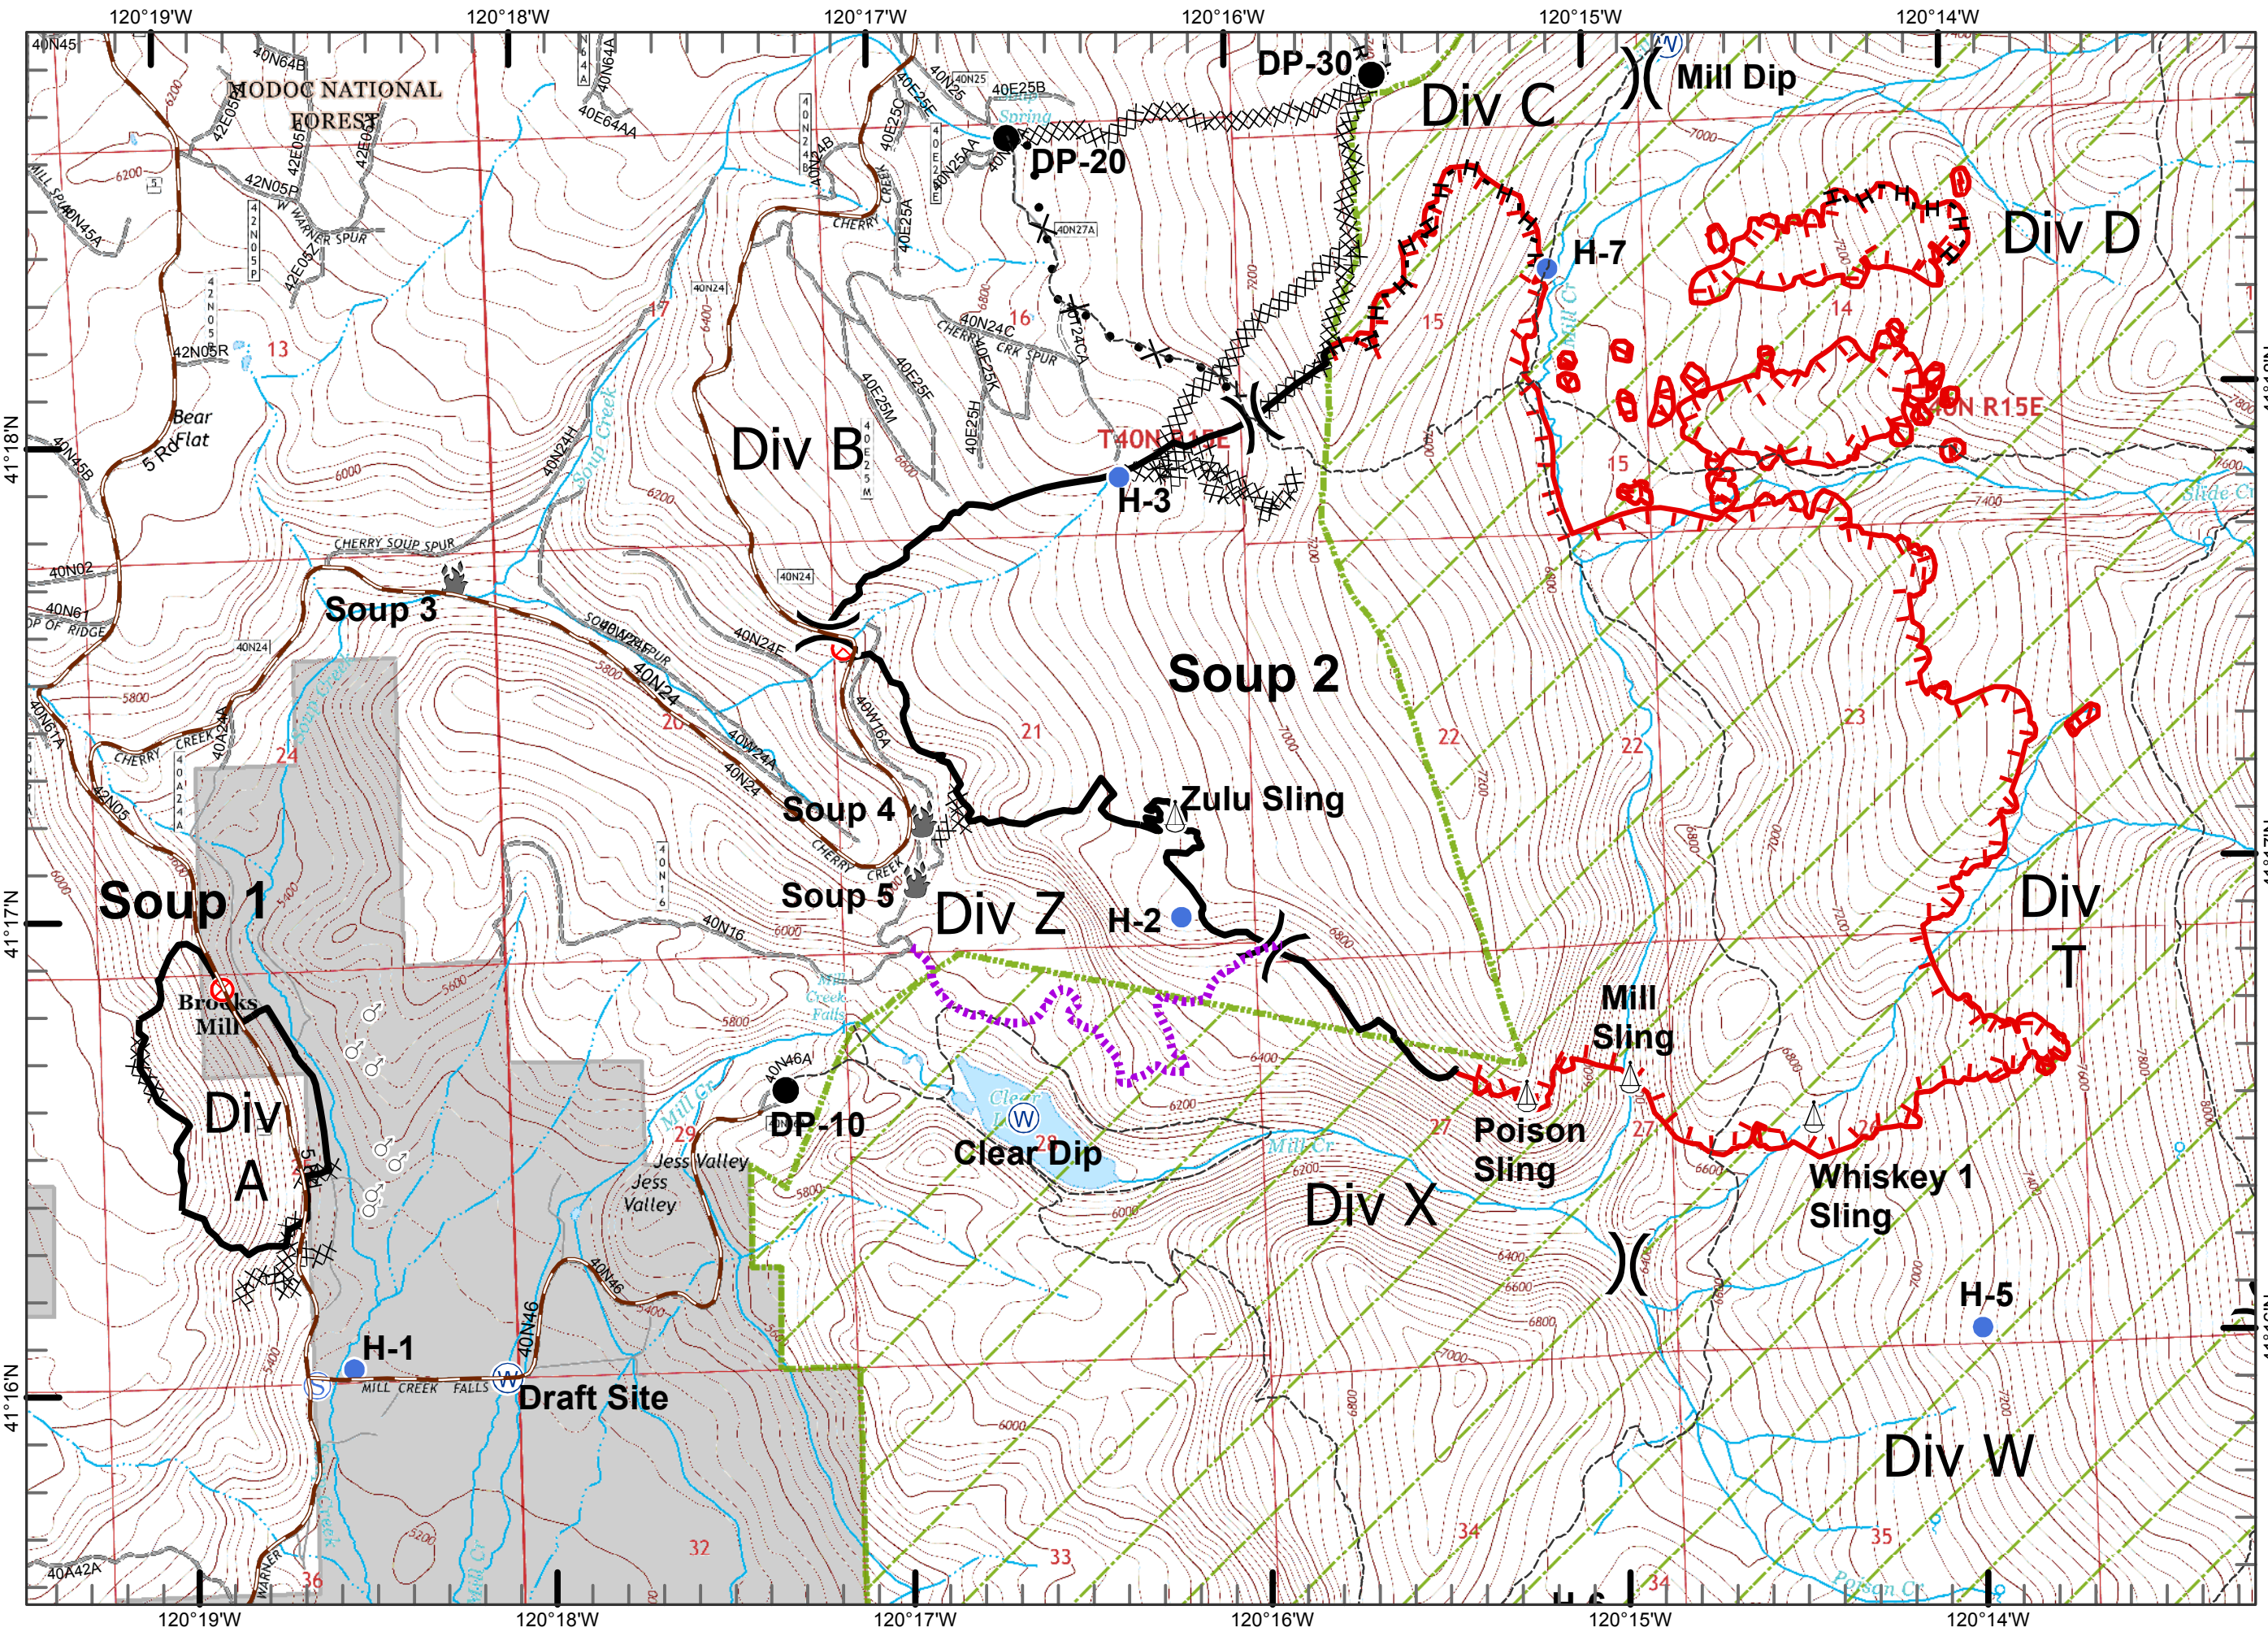

# Soup Complex CA-MDF-0905

IAP  
9/22/2016

Soup 1 - 133 ac  
Soup 2 - 2,514 ac

- Uncontrolled Fire Edge
- Completed Dozer Line
- Completed Line
- H - H Hand Line
- R - R Road as Completed Line
- Proposed Dozer Line
- Division
- Drop Point
- Fire Location
- Fire Origin
- Helispot
- Repeater
- Sling Site
- Spot Fire
- Staging Area
- Water Source
- Wilderness
- Trail
- Road
- Private Land

# Soup Complex CA-MDF-0905

IAP  
9/22/2016

Soup 1 - 133 ac  
Soup 2 - 2,514 ac

- Uncontrolled Fire Edge
- Completed Dozer Line
- Completed Line
- H - H Hand Line
- R - R Road as Completed Line
- Proposed Dozer Line
- Division
- Drop Point
- Fire Location
- Fire Origin
- Helispot
- Repeater
- Sling Site
- Staging Area
- Water Source
- Wilderness
- Trail
- Road
- Private Land