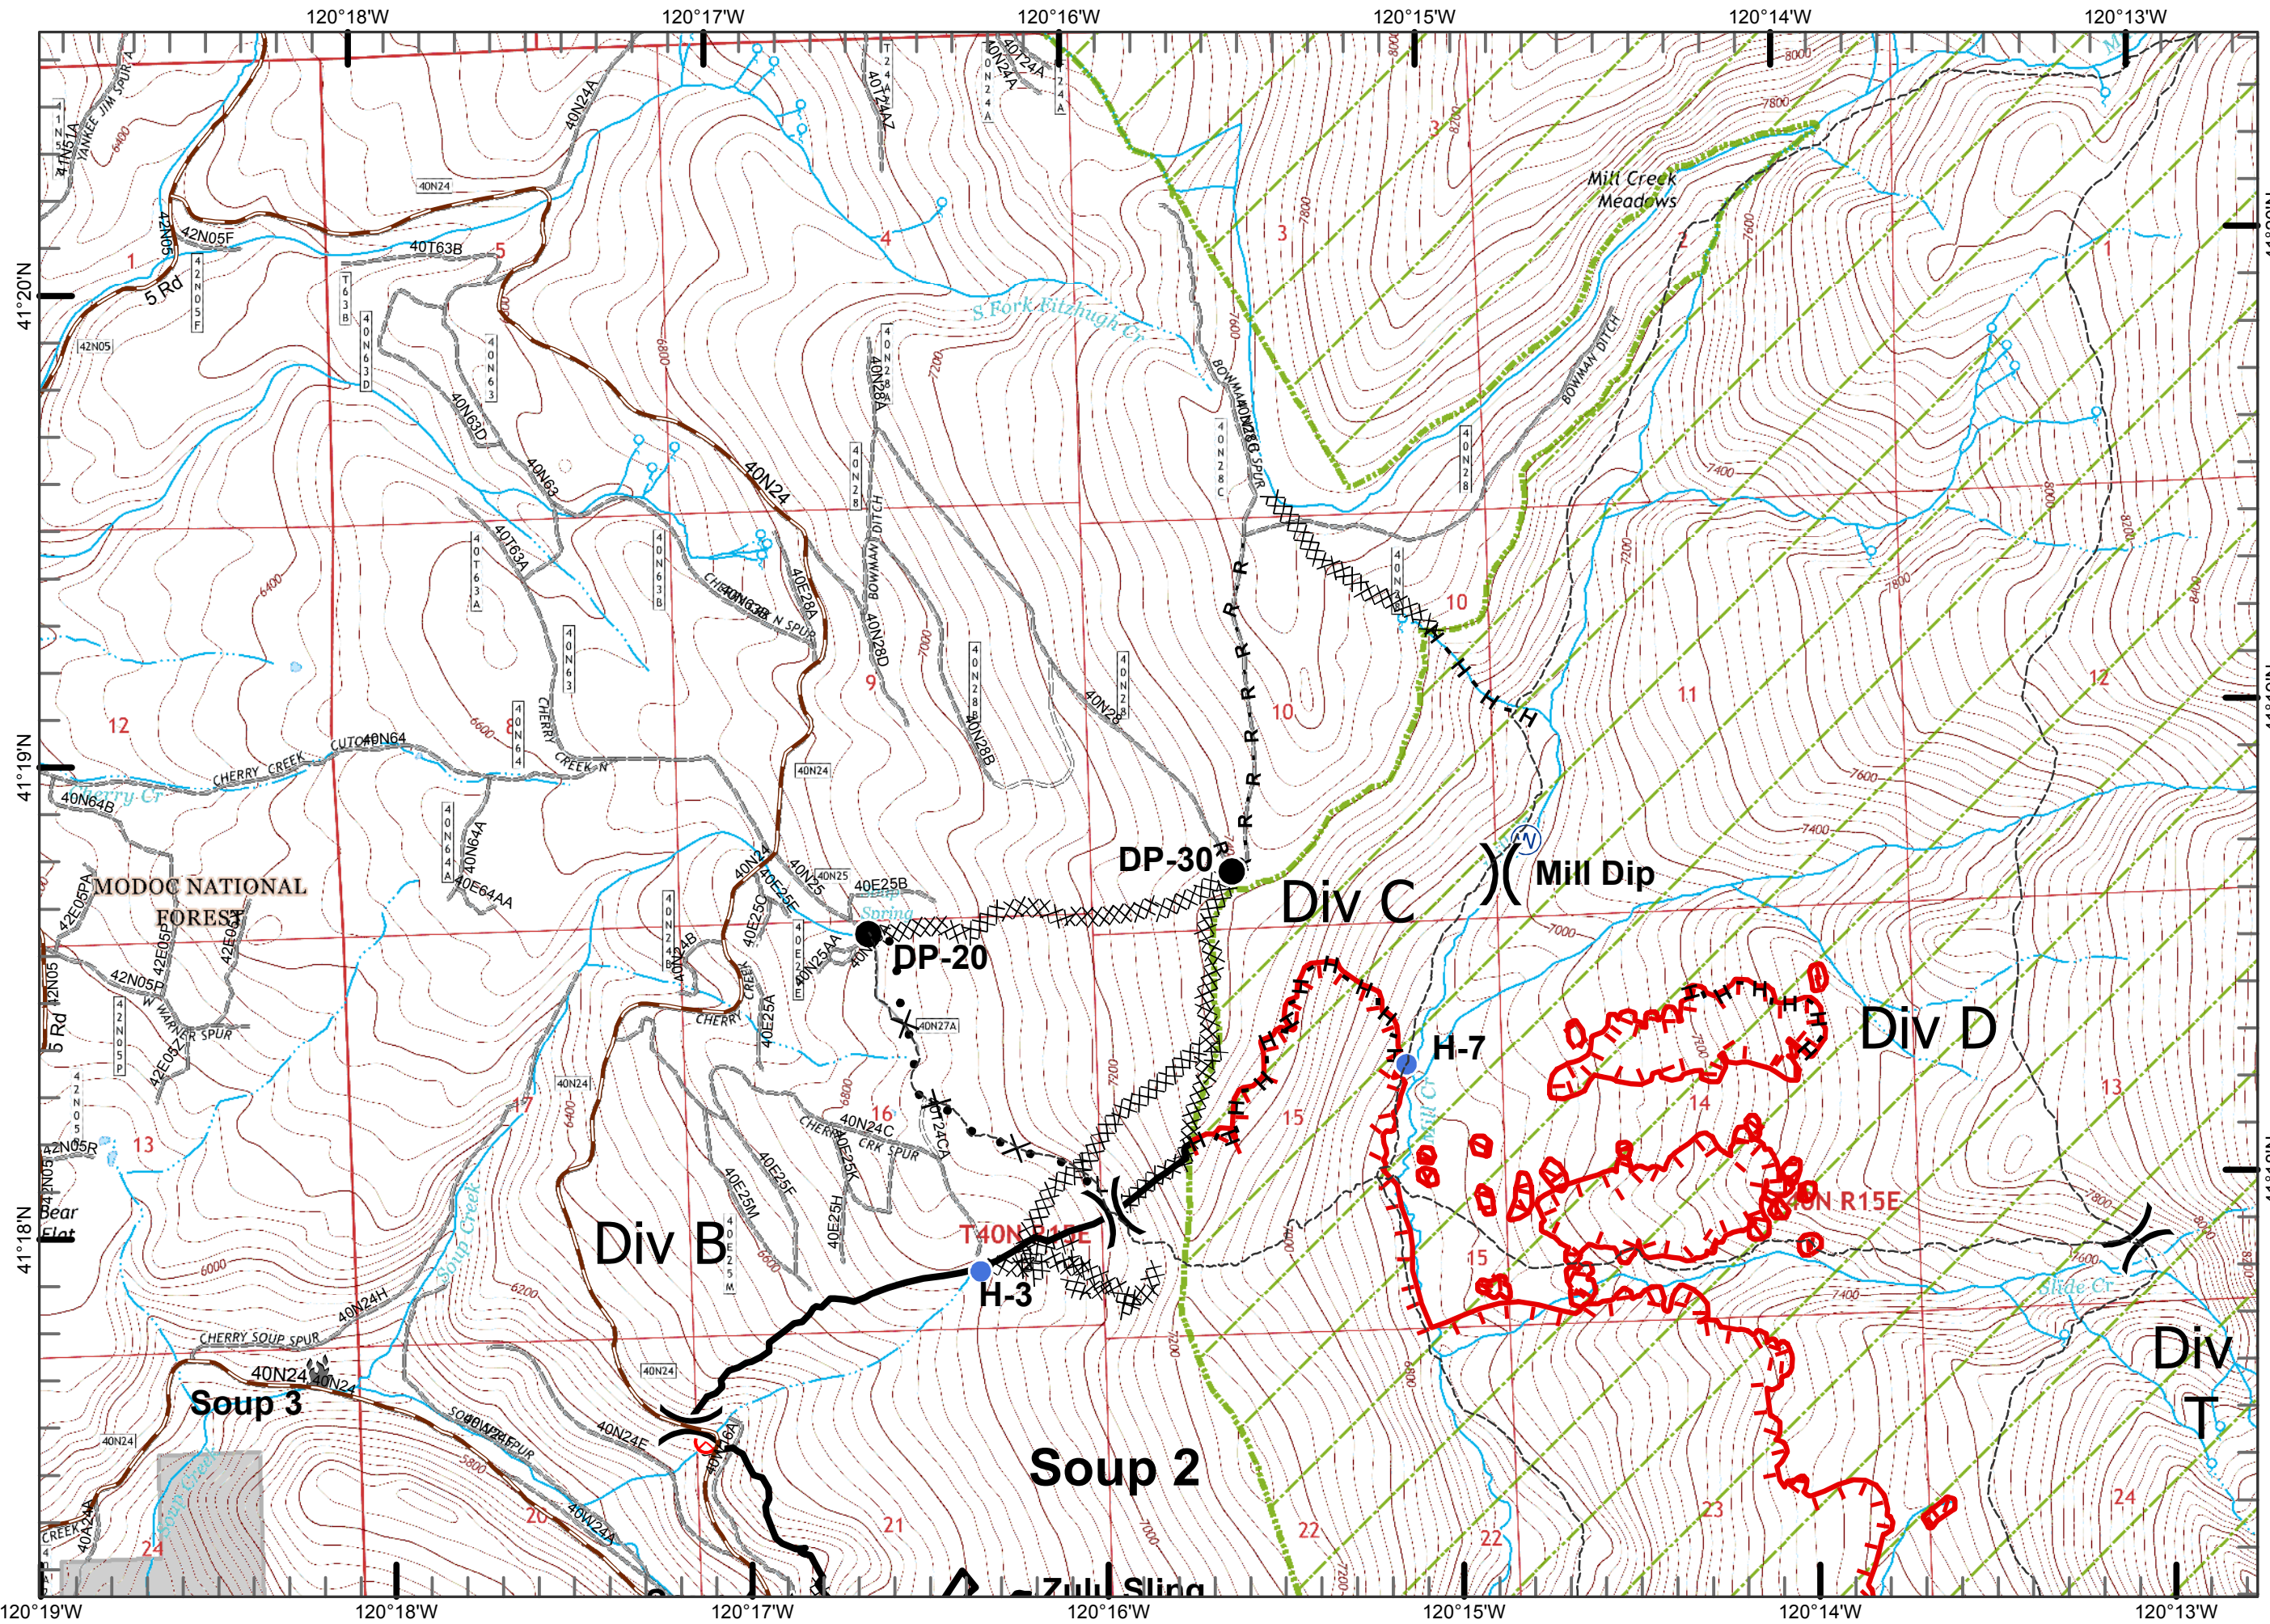

# Soup Complex CA-MDF-0905

IAP  
9/22/2016

Soup 1 - 133 ac  
Soup 2 - 2,514 ac

- Uncontrolled Fire Edge
- Completed Dozer Line
- Completed Line
- H - H Hand Line
- R - R Road as Completed Line
- Proposed Dozer Line
- Division
- Drop Point
- Fire Location
- Fire Origin
- Helispot
- Repeater
- Sling Site
- Spot Fire
- Staging Area
- Water Source
- Wilderness
- Trail
- Road
- Private Land

# Soup Complex CA-MDF-0905

IAP  
9/22/2016

Soup 1 - 133 ac  
Soup 2 - 2,514 ac

- Uncontrolled Fire Edge
- Completed Dozer Line
- Completed Line
- H - H Hand Line
- R - R Road as Completed Line
- Proposed Dozer Line
- Division
- Drop Point
- Fire Location
- Fire Origin
- Helispot
- Repeater
- Sling Site
- Staging Area
- Water Source
- Wilderness
- Trail
- Road
- Private Land