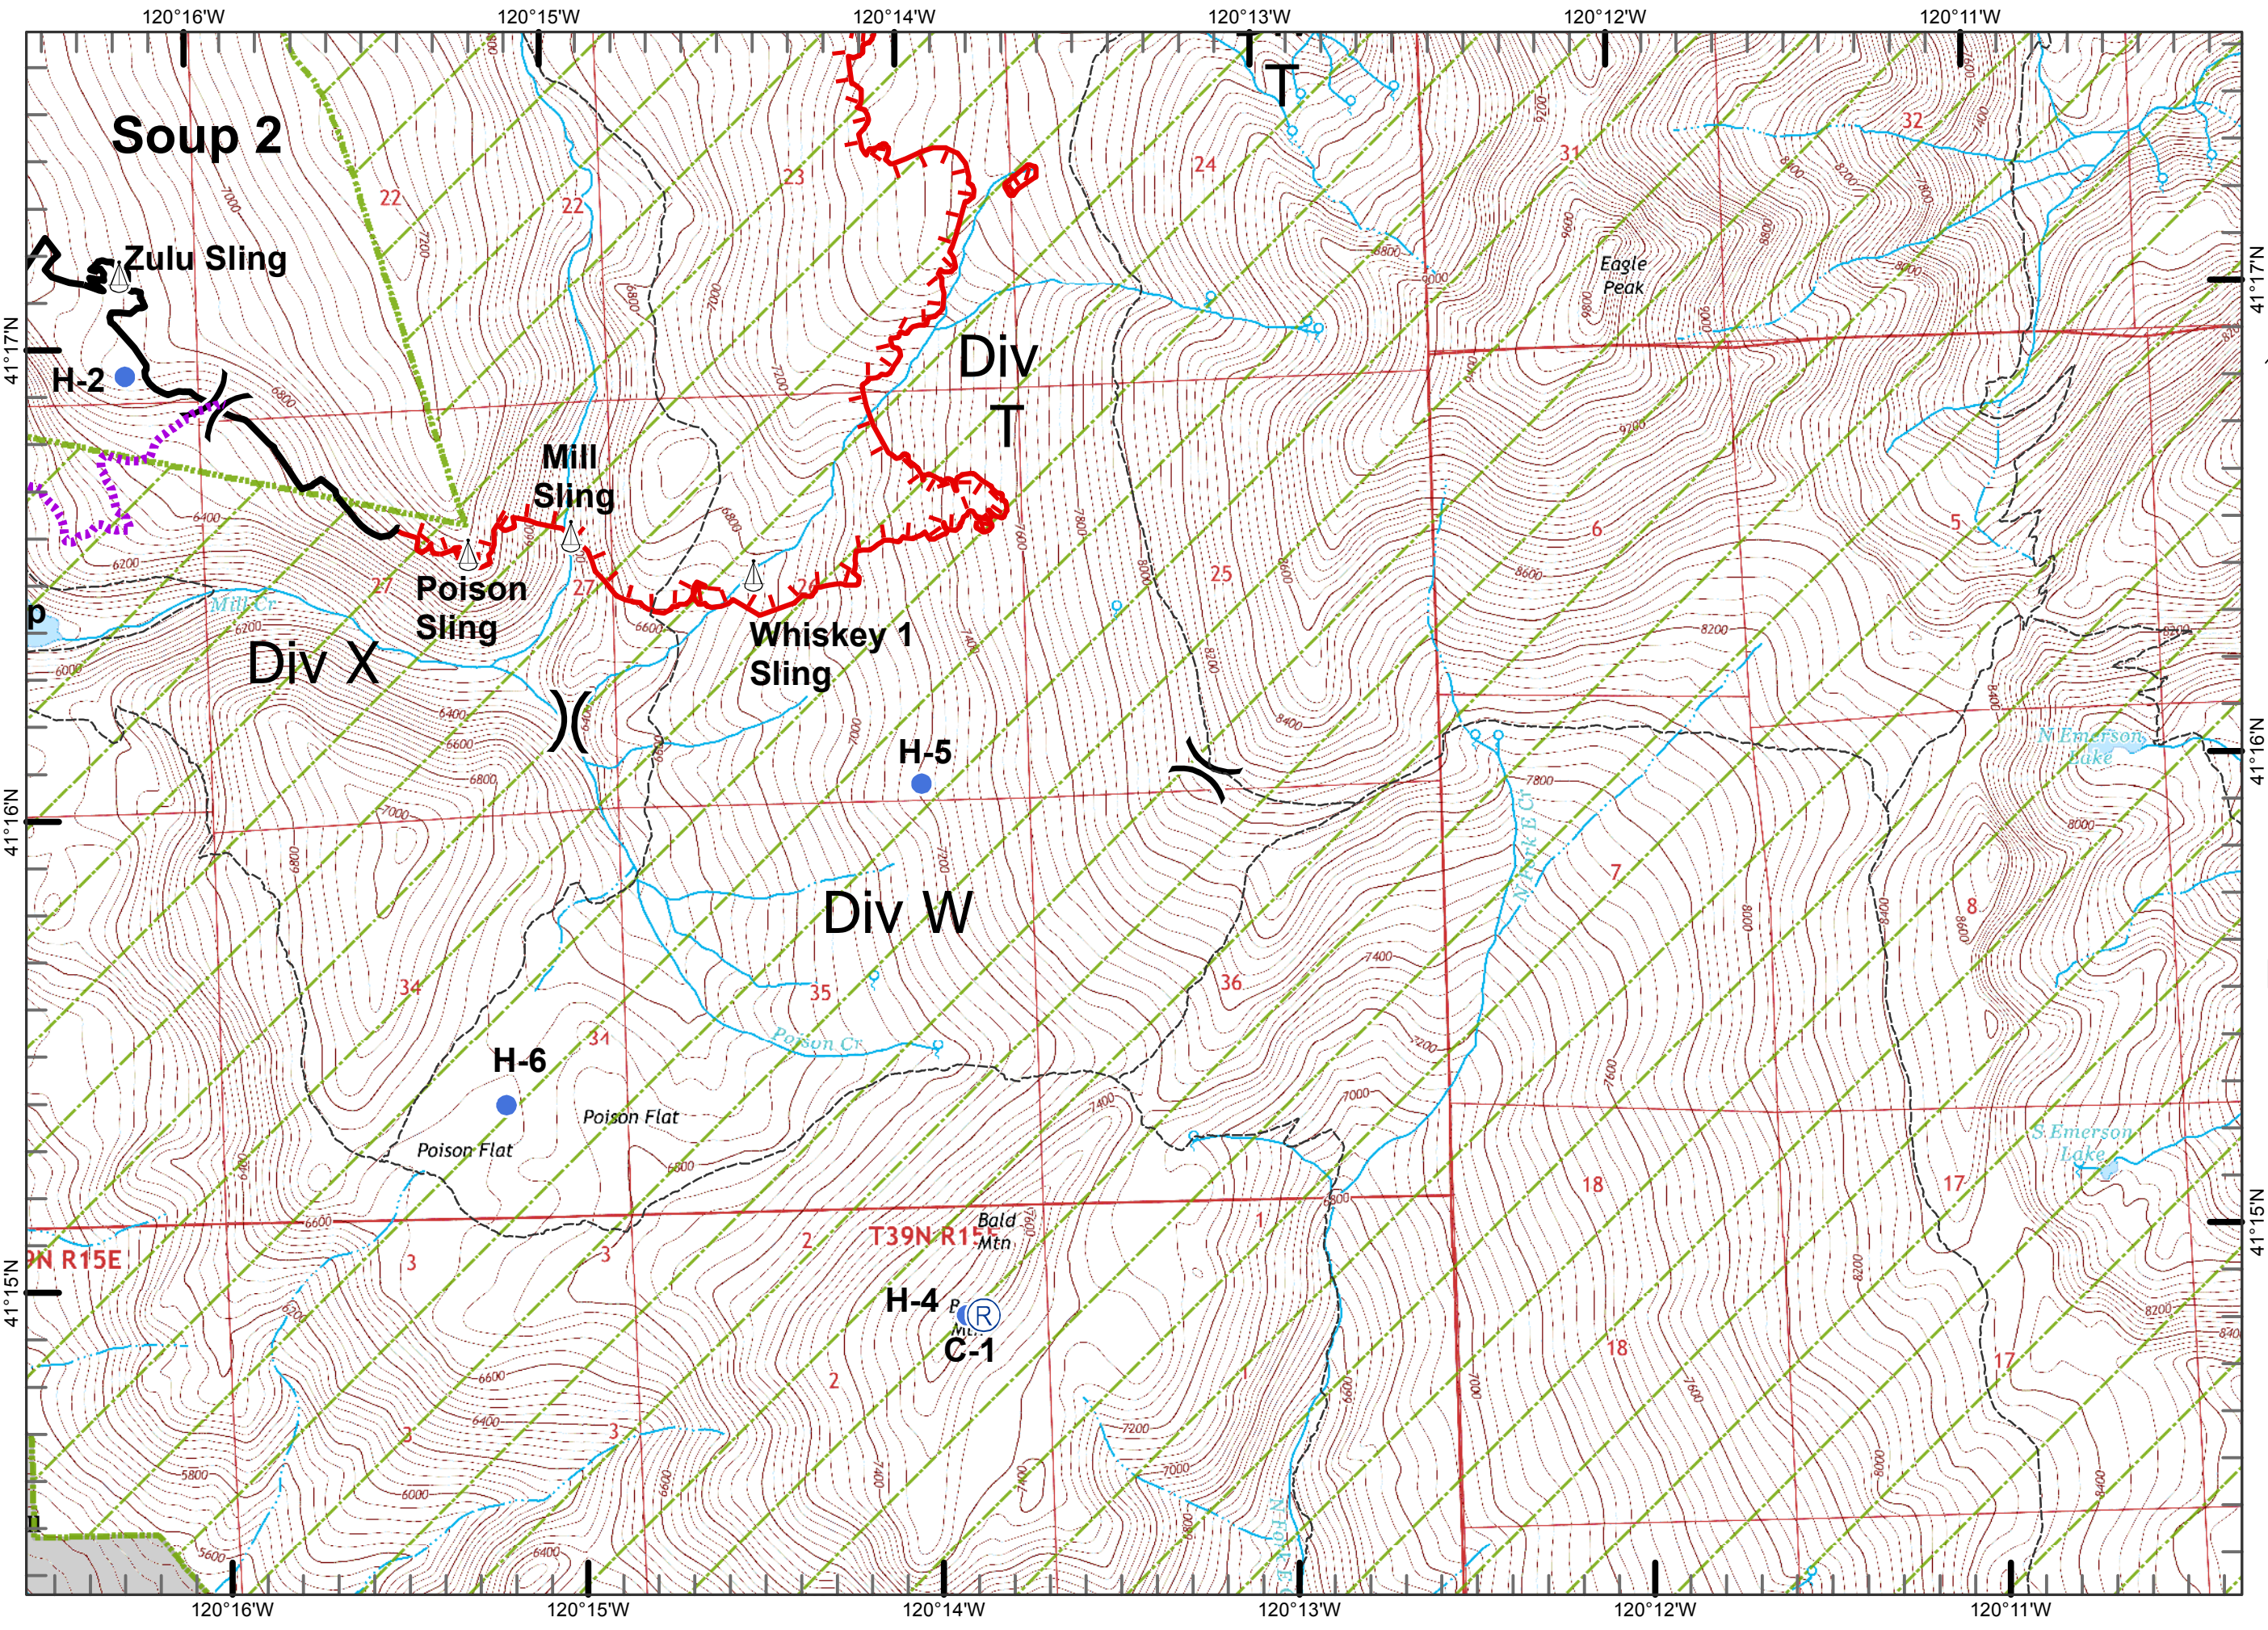

# Soup Complex CA-MDF-0905

IAP  
9/22/2016

Soup 1 - 133 ac  
Soup 2 - 2,514 ac

- Uncontrolled Fire Edge
- Completed Dozer Line
- Completed Line
- H - H Hand Line
- R - R Road as Completed Line
- Proposed Dozer Line
- Division
- Drop Point
- Fire Location
- Fire Origin
- Helispot
- Repeater
- Sling Site
- Spot Fire
- Staging Area
- Water Source
- Wilderness
- Trail
- Road
- Private Land

# Soup Complex CA-MDF-0905

IAP  
9/22/2016

Soup 1 - 133 ac  
Soup 2 - 2,514 ac

- Uncontrolled Fire Edge
- Completed Dozer Line
- Completed Line
- H - H Hand Line
- R - R Road as Completed Line
- Proposed Dozer Line
- Division
- Drop Point
- Fire Location
- Fire Origin
- Helispot
- Repeater
- Sling Site
- Staging Area
- Water Source
- Wilderness
- Trail
- Road
- Private Land