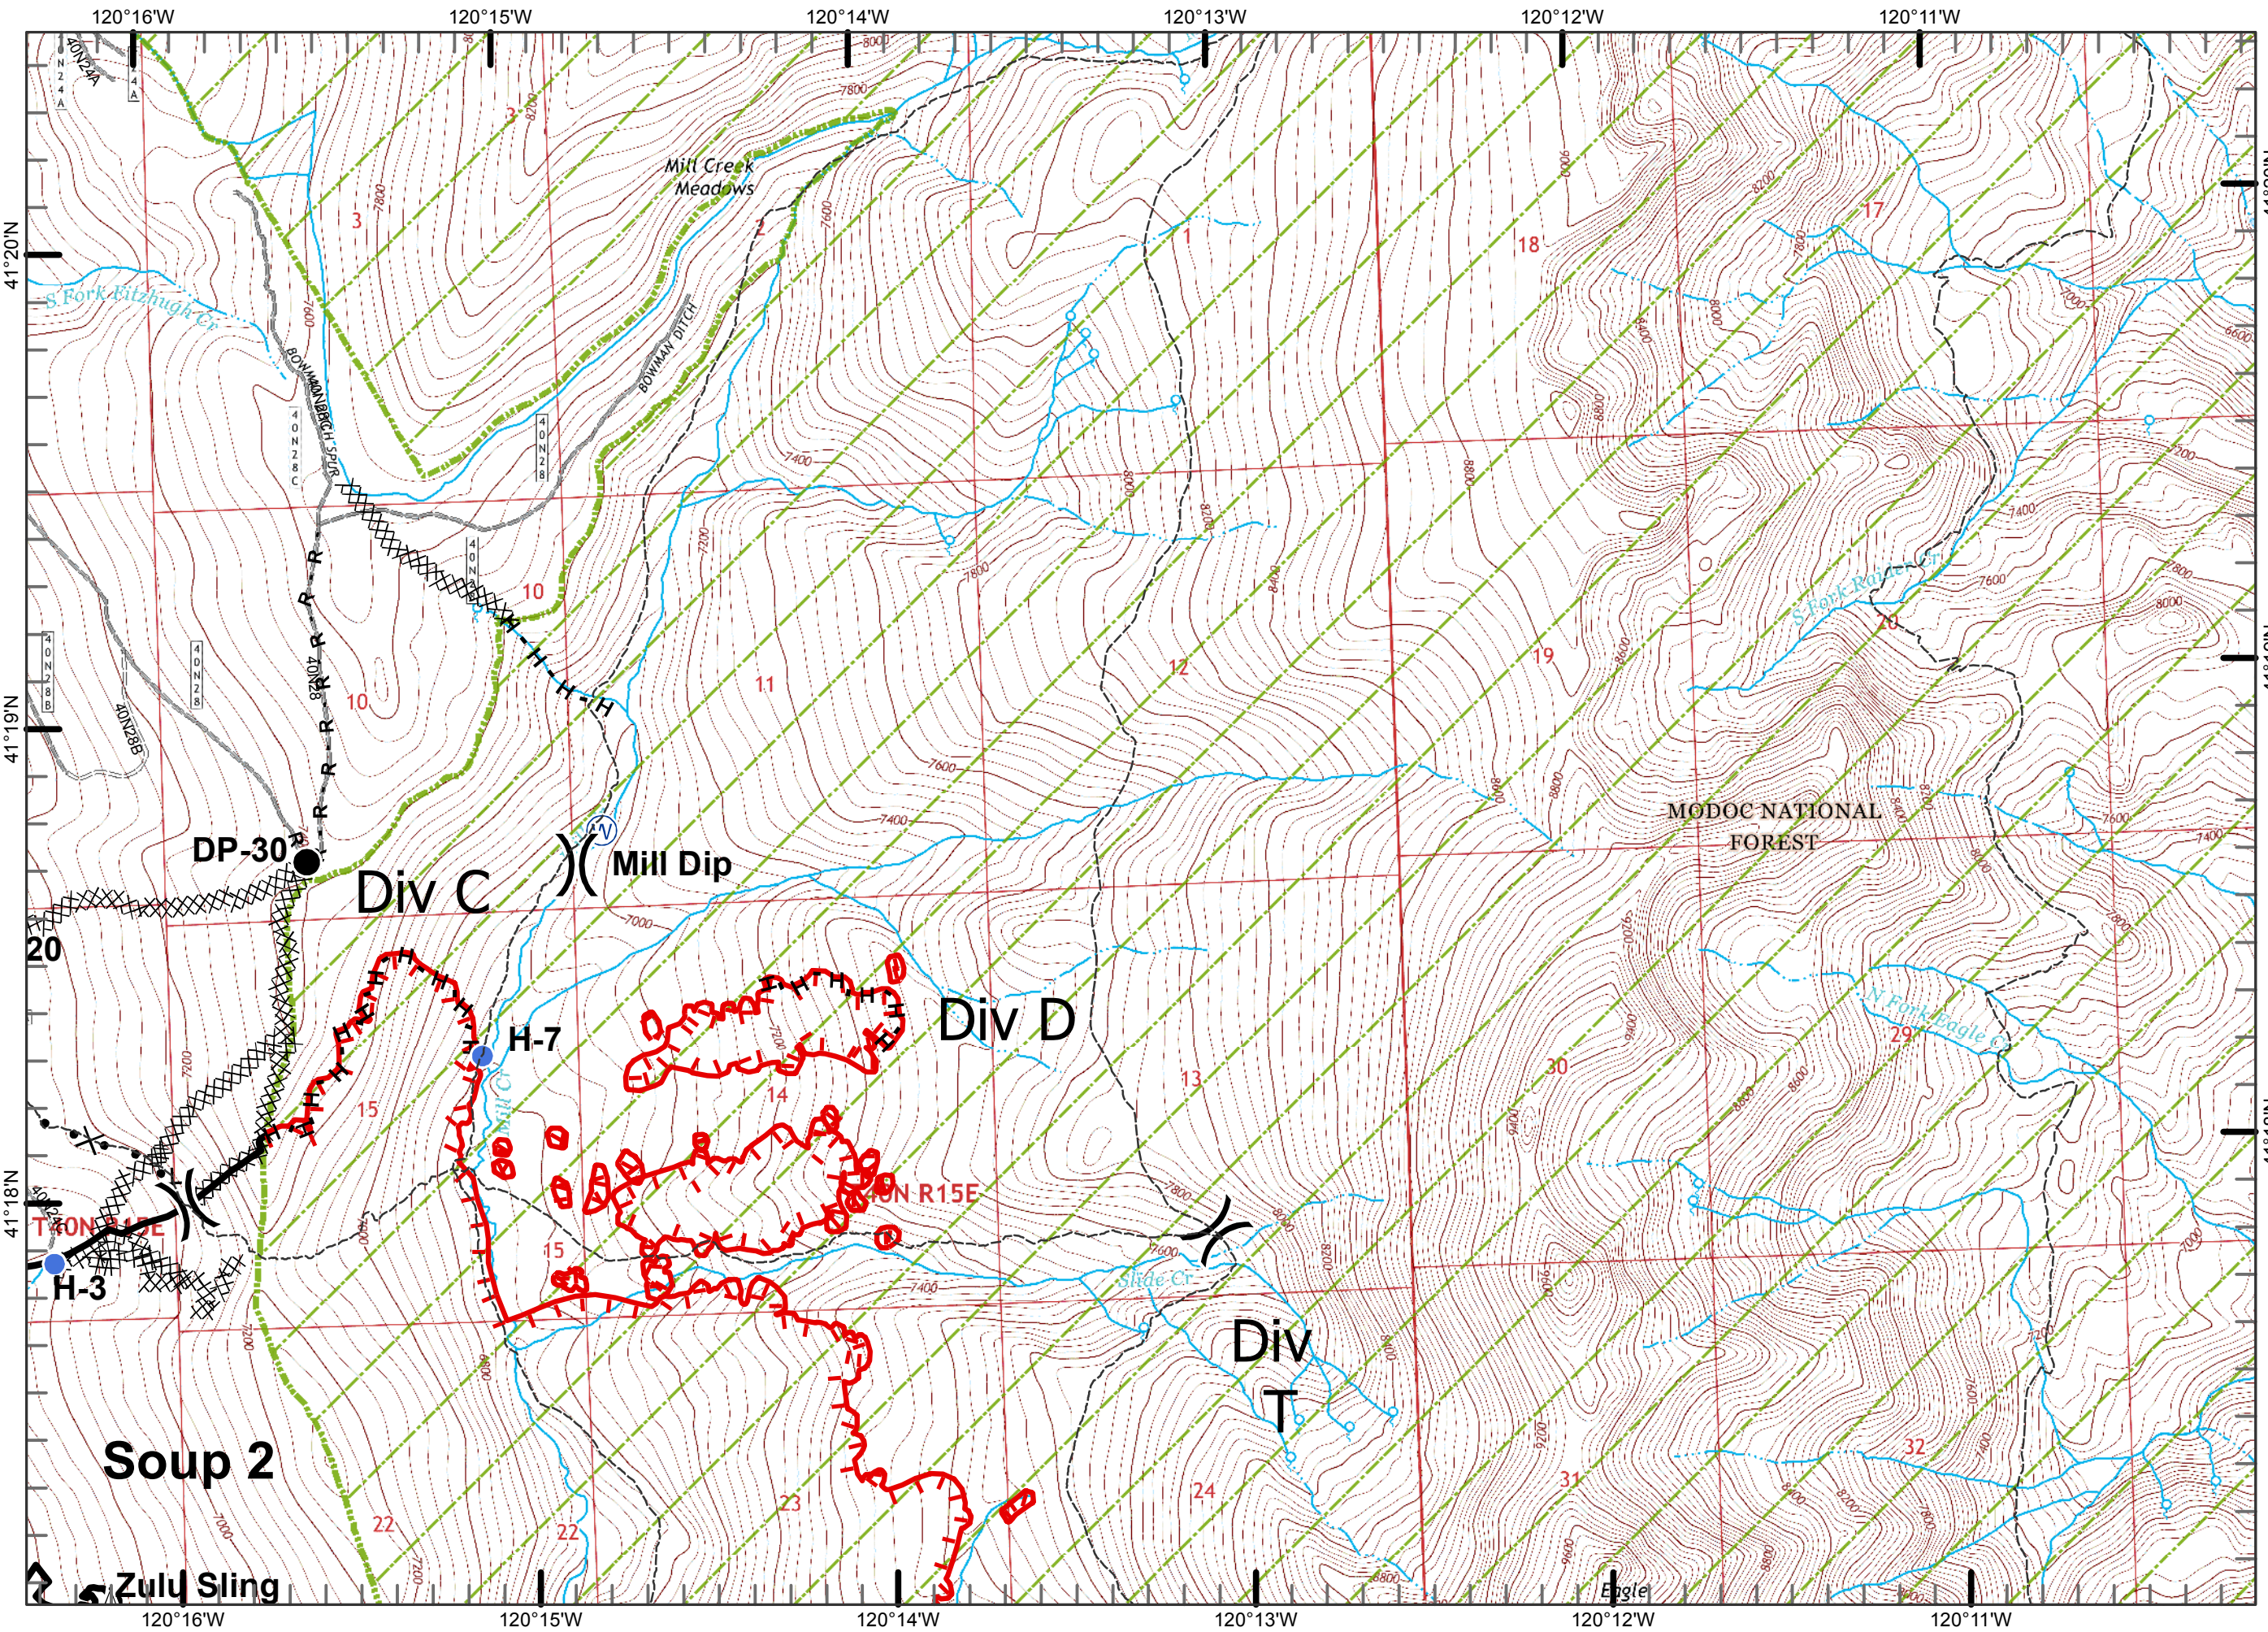

# Soup Complex CA-MDF-0905

IAP  
9/22/2016

Soup 1 - 133 ac  
Soup 2 - 2,514 ac

- Uncontrolled Fire Edge
- Completed Dozer Line
- Completed Line
- H - H Hand Line
- R - R Road as Completed Line
- Proposed Dozer Line
- Division
- Drop Point
- Fire Location
- Fire Origin
- Helispot
- Repeater
- Sling Site
- Spot Fire
- Staging Area
- Water Source
- Wilderness
- Trail
- Road
- Private Land

# Soup Complex CA-MDF-0905

IAP  
9/22/2016

Soup 1 - 133 ac  
Soup 2 - 2,514 ac

- Uncontrolled Fire Edge
- Completed Dozer Line
- Completed Line
- H - H Hand Line
- R - R Road as Completed Line
- Proposed Dozer Line
- Division
- Drop Point
- Fire Location
- Fire Origin
- Helispot
- Repeater
- Sling Site
- Staging Area
- Water Source
- Wilderness
- Trail
- Road
- Private Land