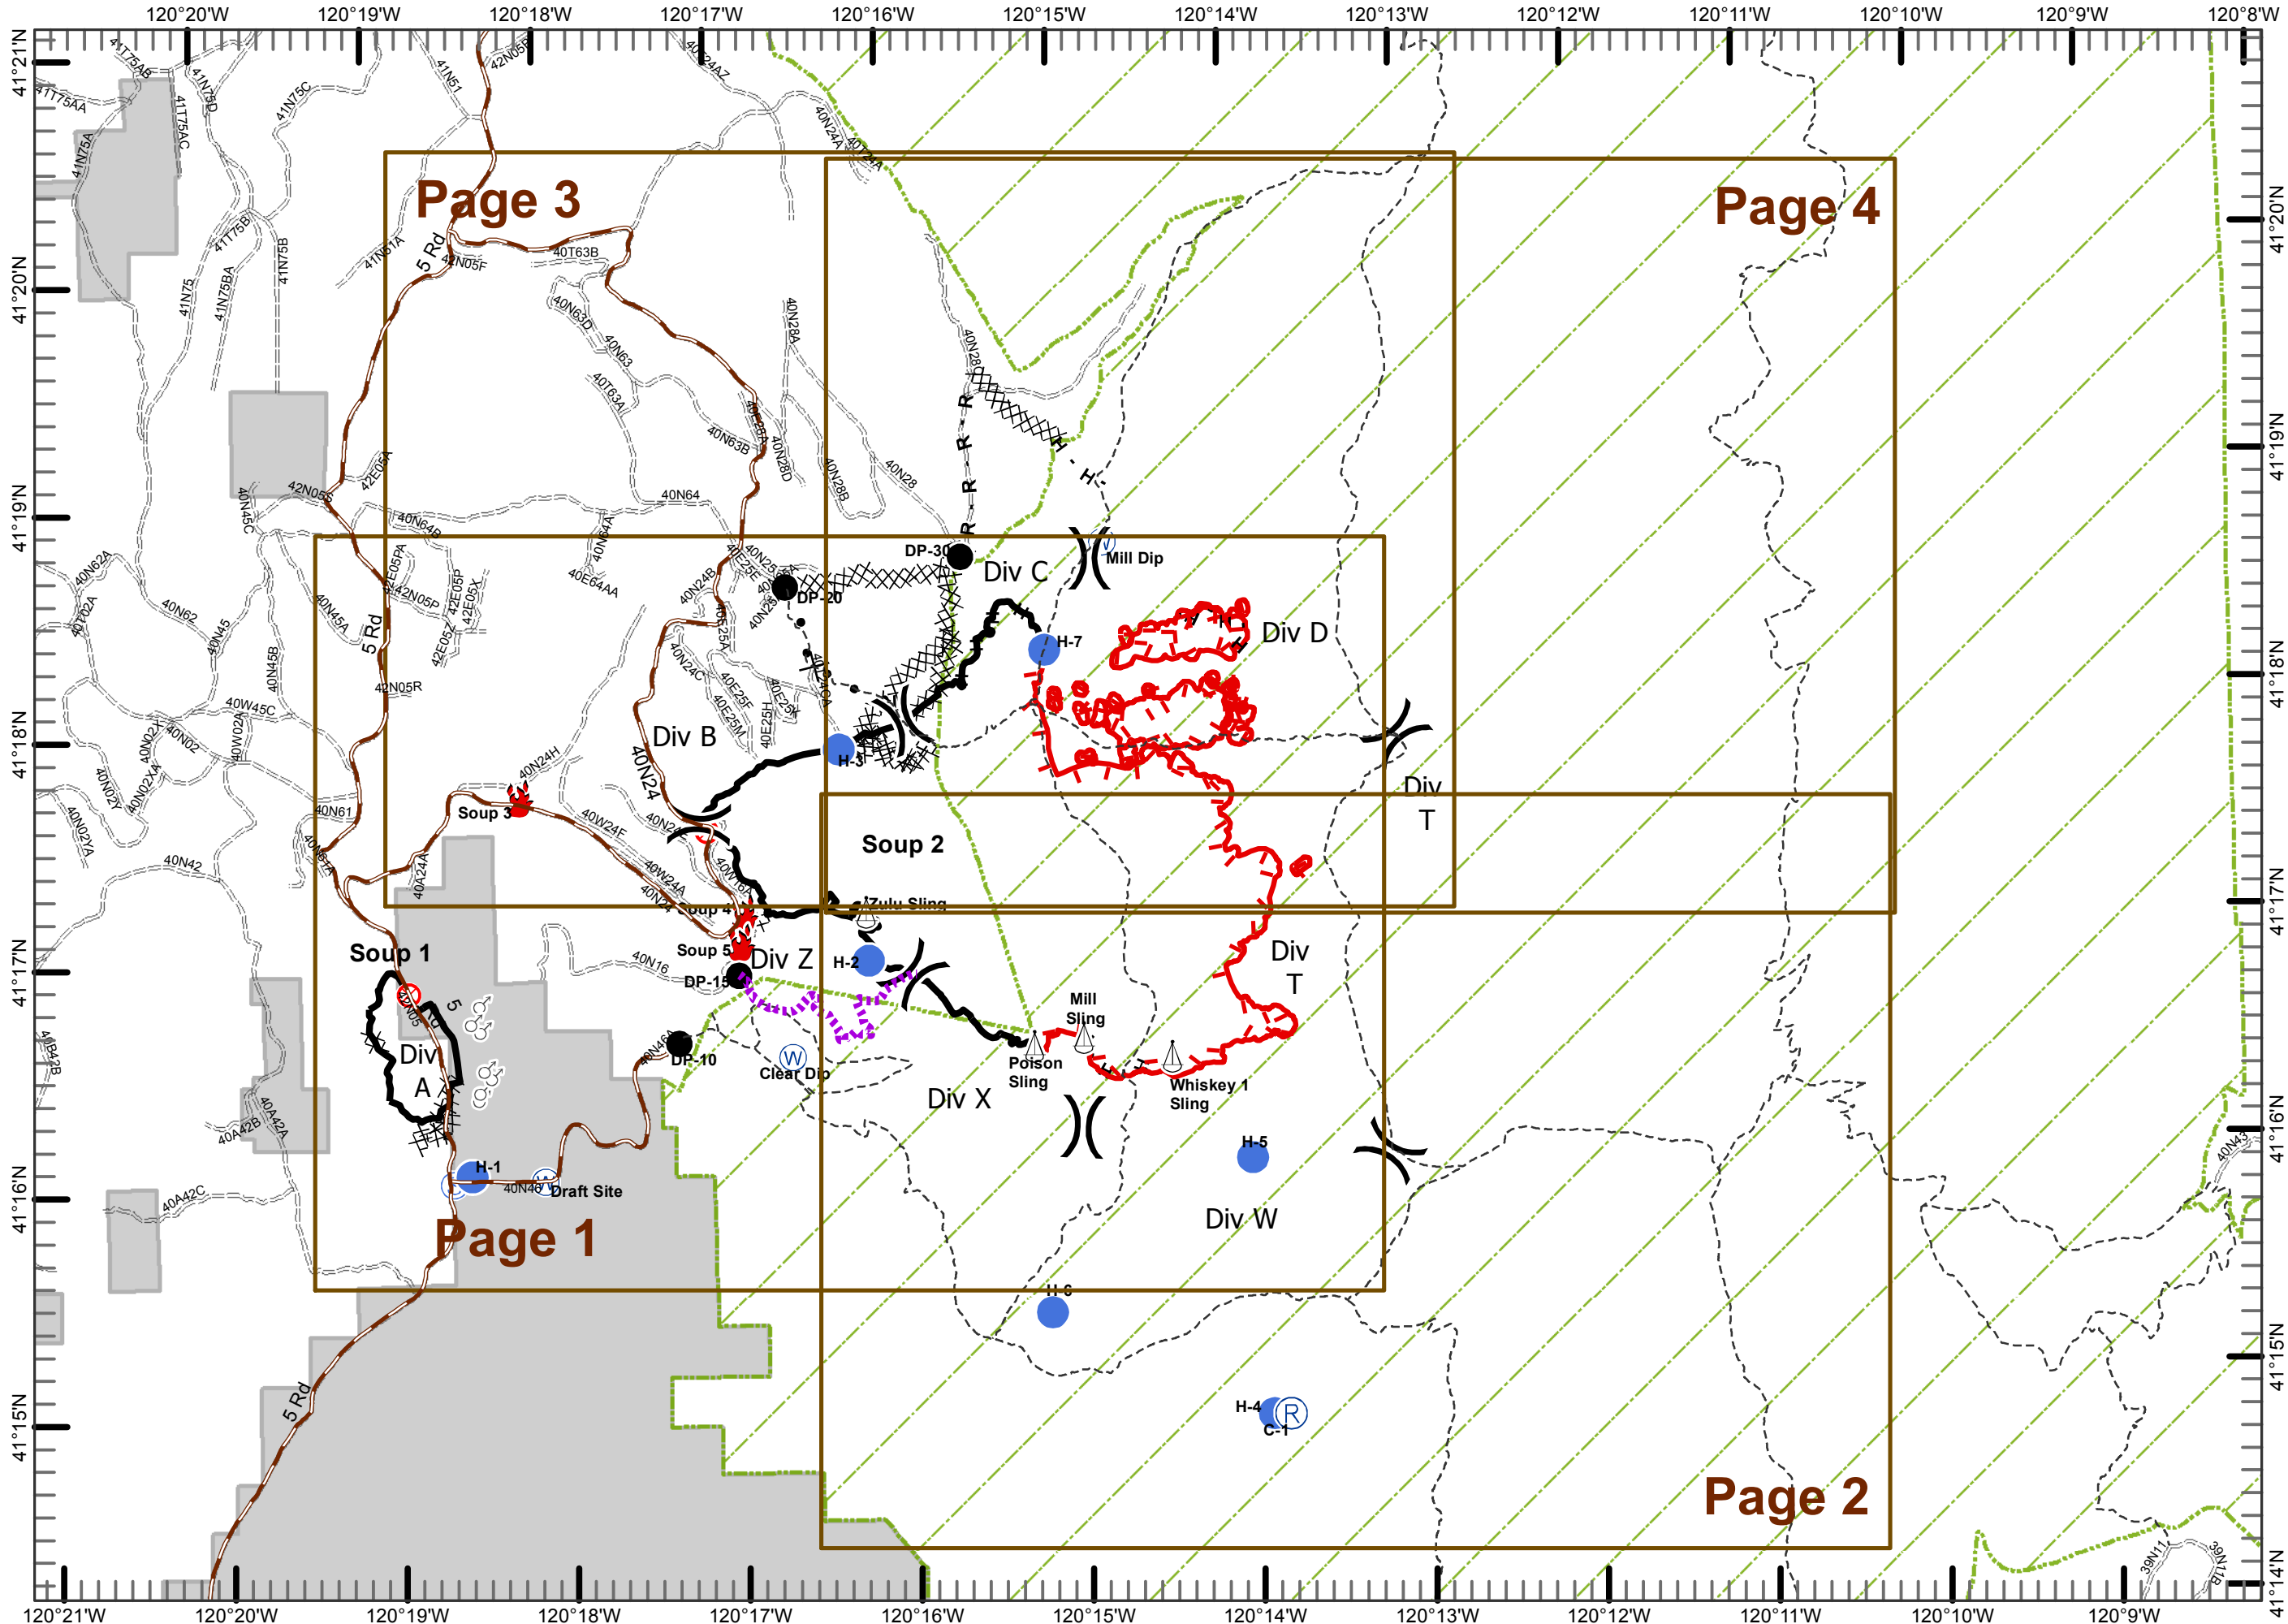

Soup Complex  
CA-MDF-00905

9/23/2016

IAP Index

Soup 1 - 133 ac  
Soup 2 - 2,514 ac

Page 3

Page 4

Page 1

Page 2

- Uncontrolled Fire Edge
- Completed Dozer Line
- Completed Line
- Hand Line
- Road as Completed Line
- Proposed Dozer Line
- Division
- Drop Point
- Fire Location
- Fire Origin
- Helispot
- Repeater
- Sling Site
- Spot Fire
- Staging Area
- Water Source
- Wilderness
- Trail
- Road
- Private Land

0 0.25 0.5 1 Miles  
1:50,000

cy  
September 21, 2016  
2152 Hours