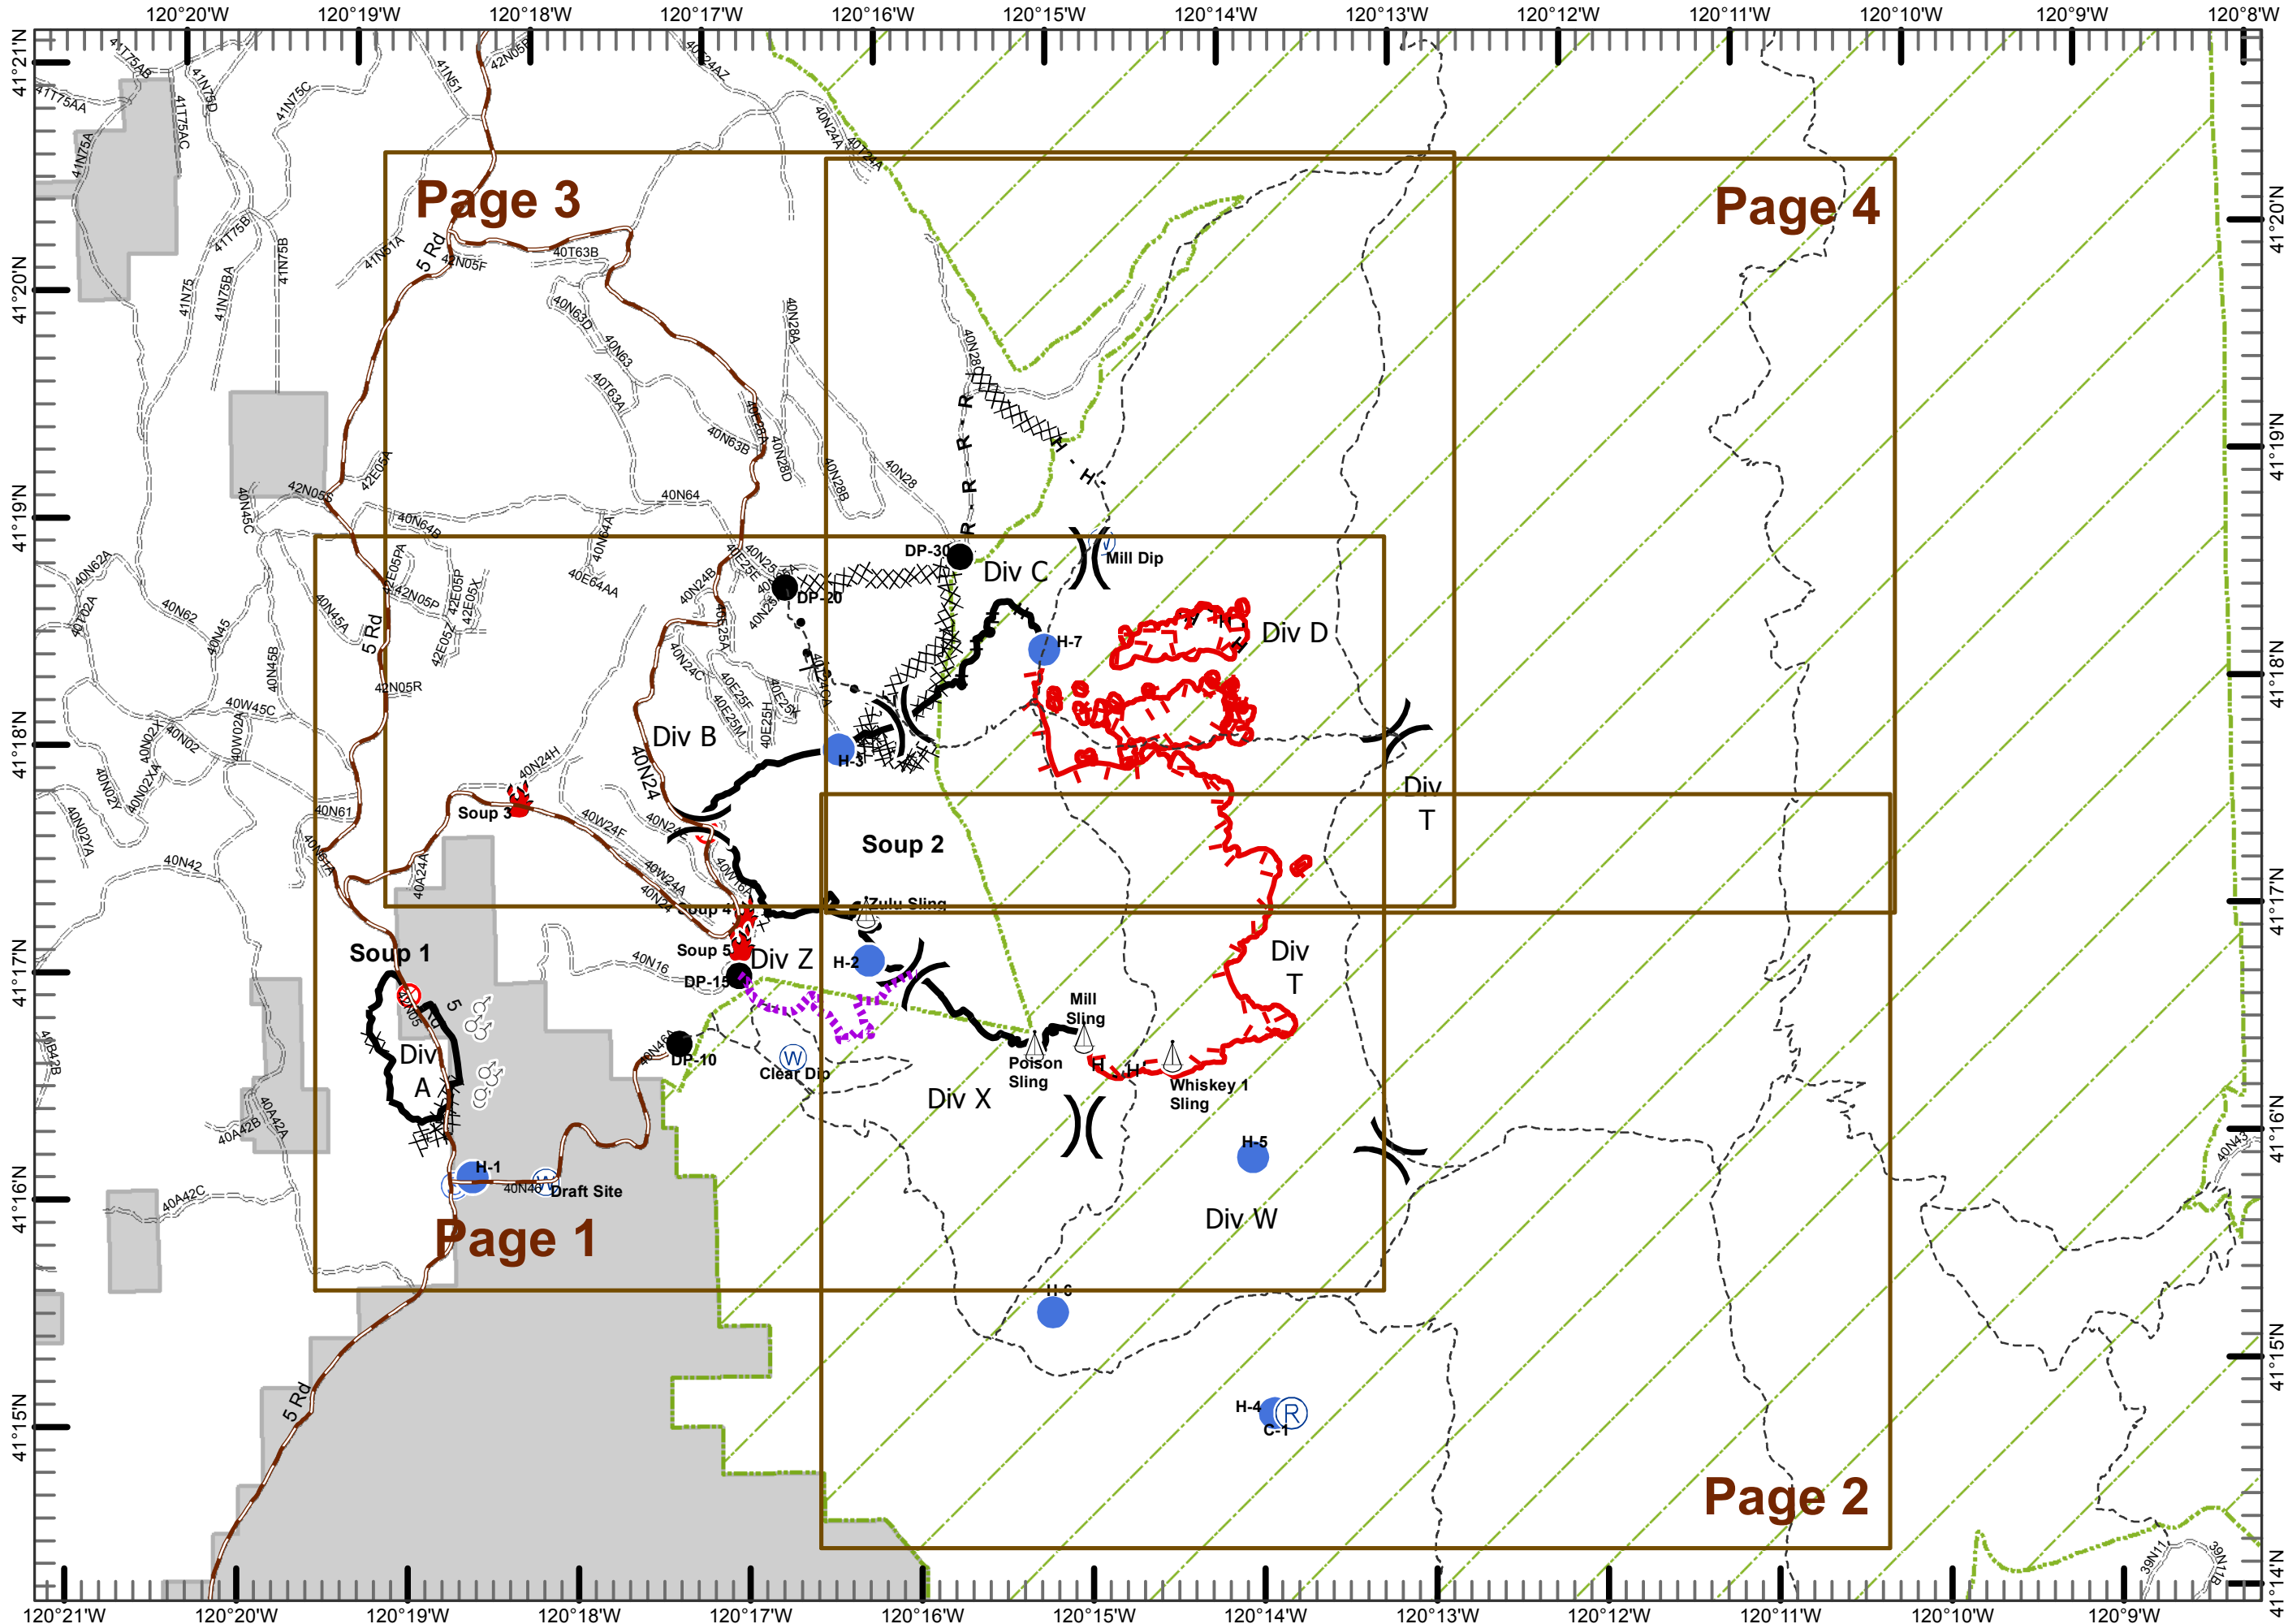

Soup Complex CA-MDF-00905

9/24/2016

IAP Index

Soup 1 - 133 ac
Soup 2 - 2,514 ac

- Uncontrolled Fire Edge
- Completed Dozer Line
- Completed Line
- Hand Line
- Road as Completed Line
- Proposed Dozer Line
- Division
- Drop Point
- Fire Location
- Fire Origin
- Helispot
- Repeater
- Sling Site
- Spot Fire
- Staging Area
- Water Source
- Wilderness
- Trail
- Road
- Private Land

cy
September 23, 2016
2017 Hours