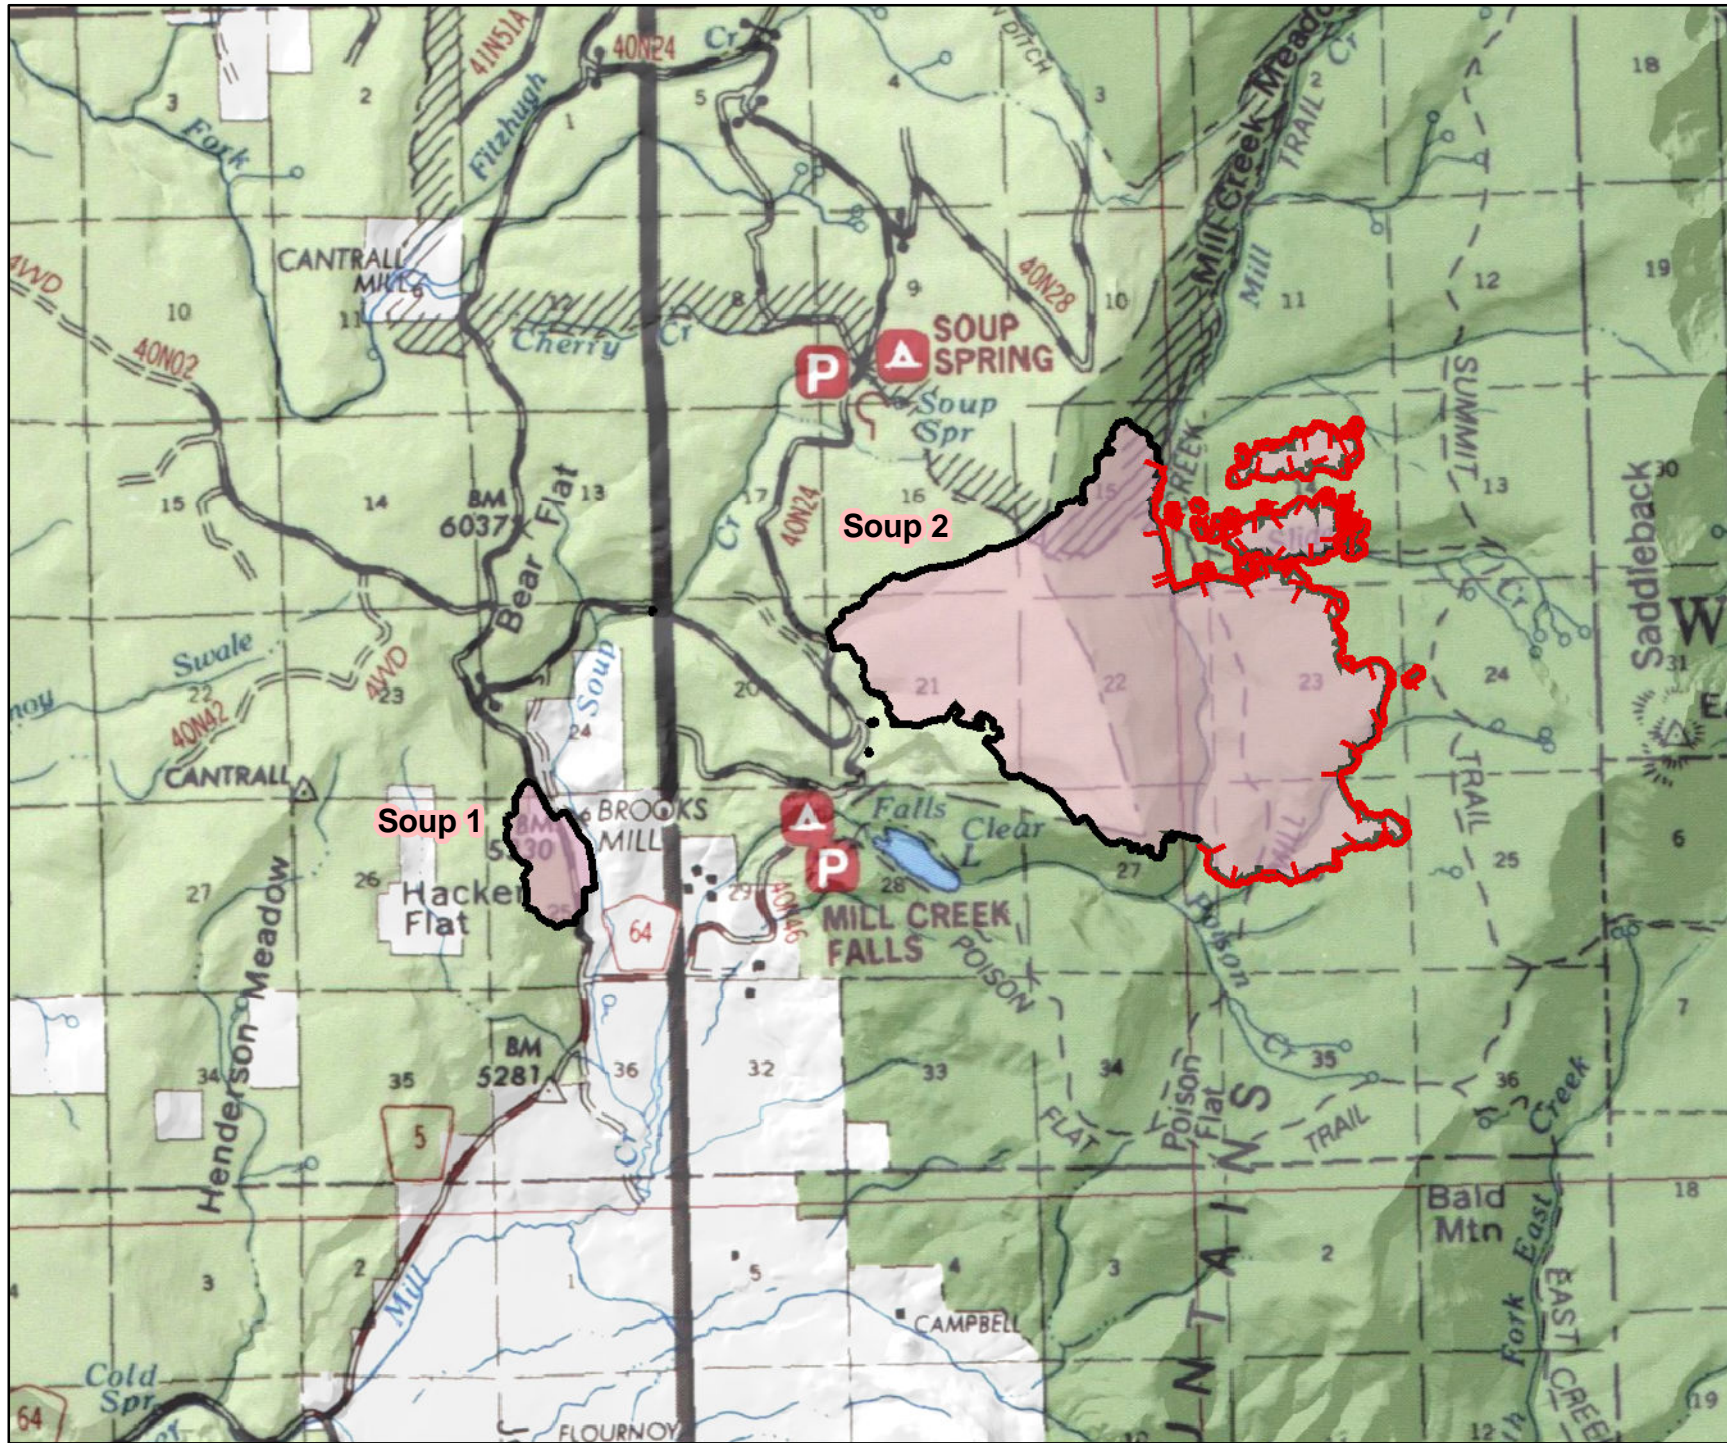

Soup Complex

CA-MDF-0905

September, 24, 2016

Public Information Map

Soup 2: 2,411 Acres
As of 09/22, 1149

- Completed Line
- Uncontrolled Fire Edge
- Fire Polygon
- Incident Command Post

Nor Cal 1
September 23, 2016
2108 Hours