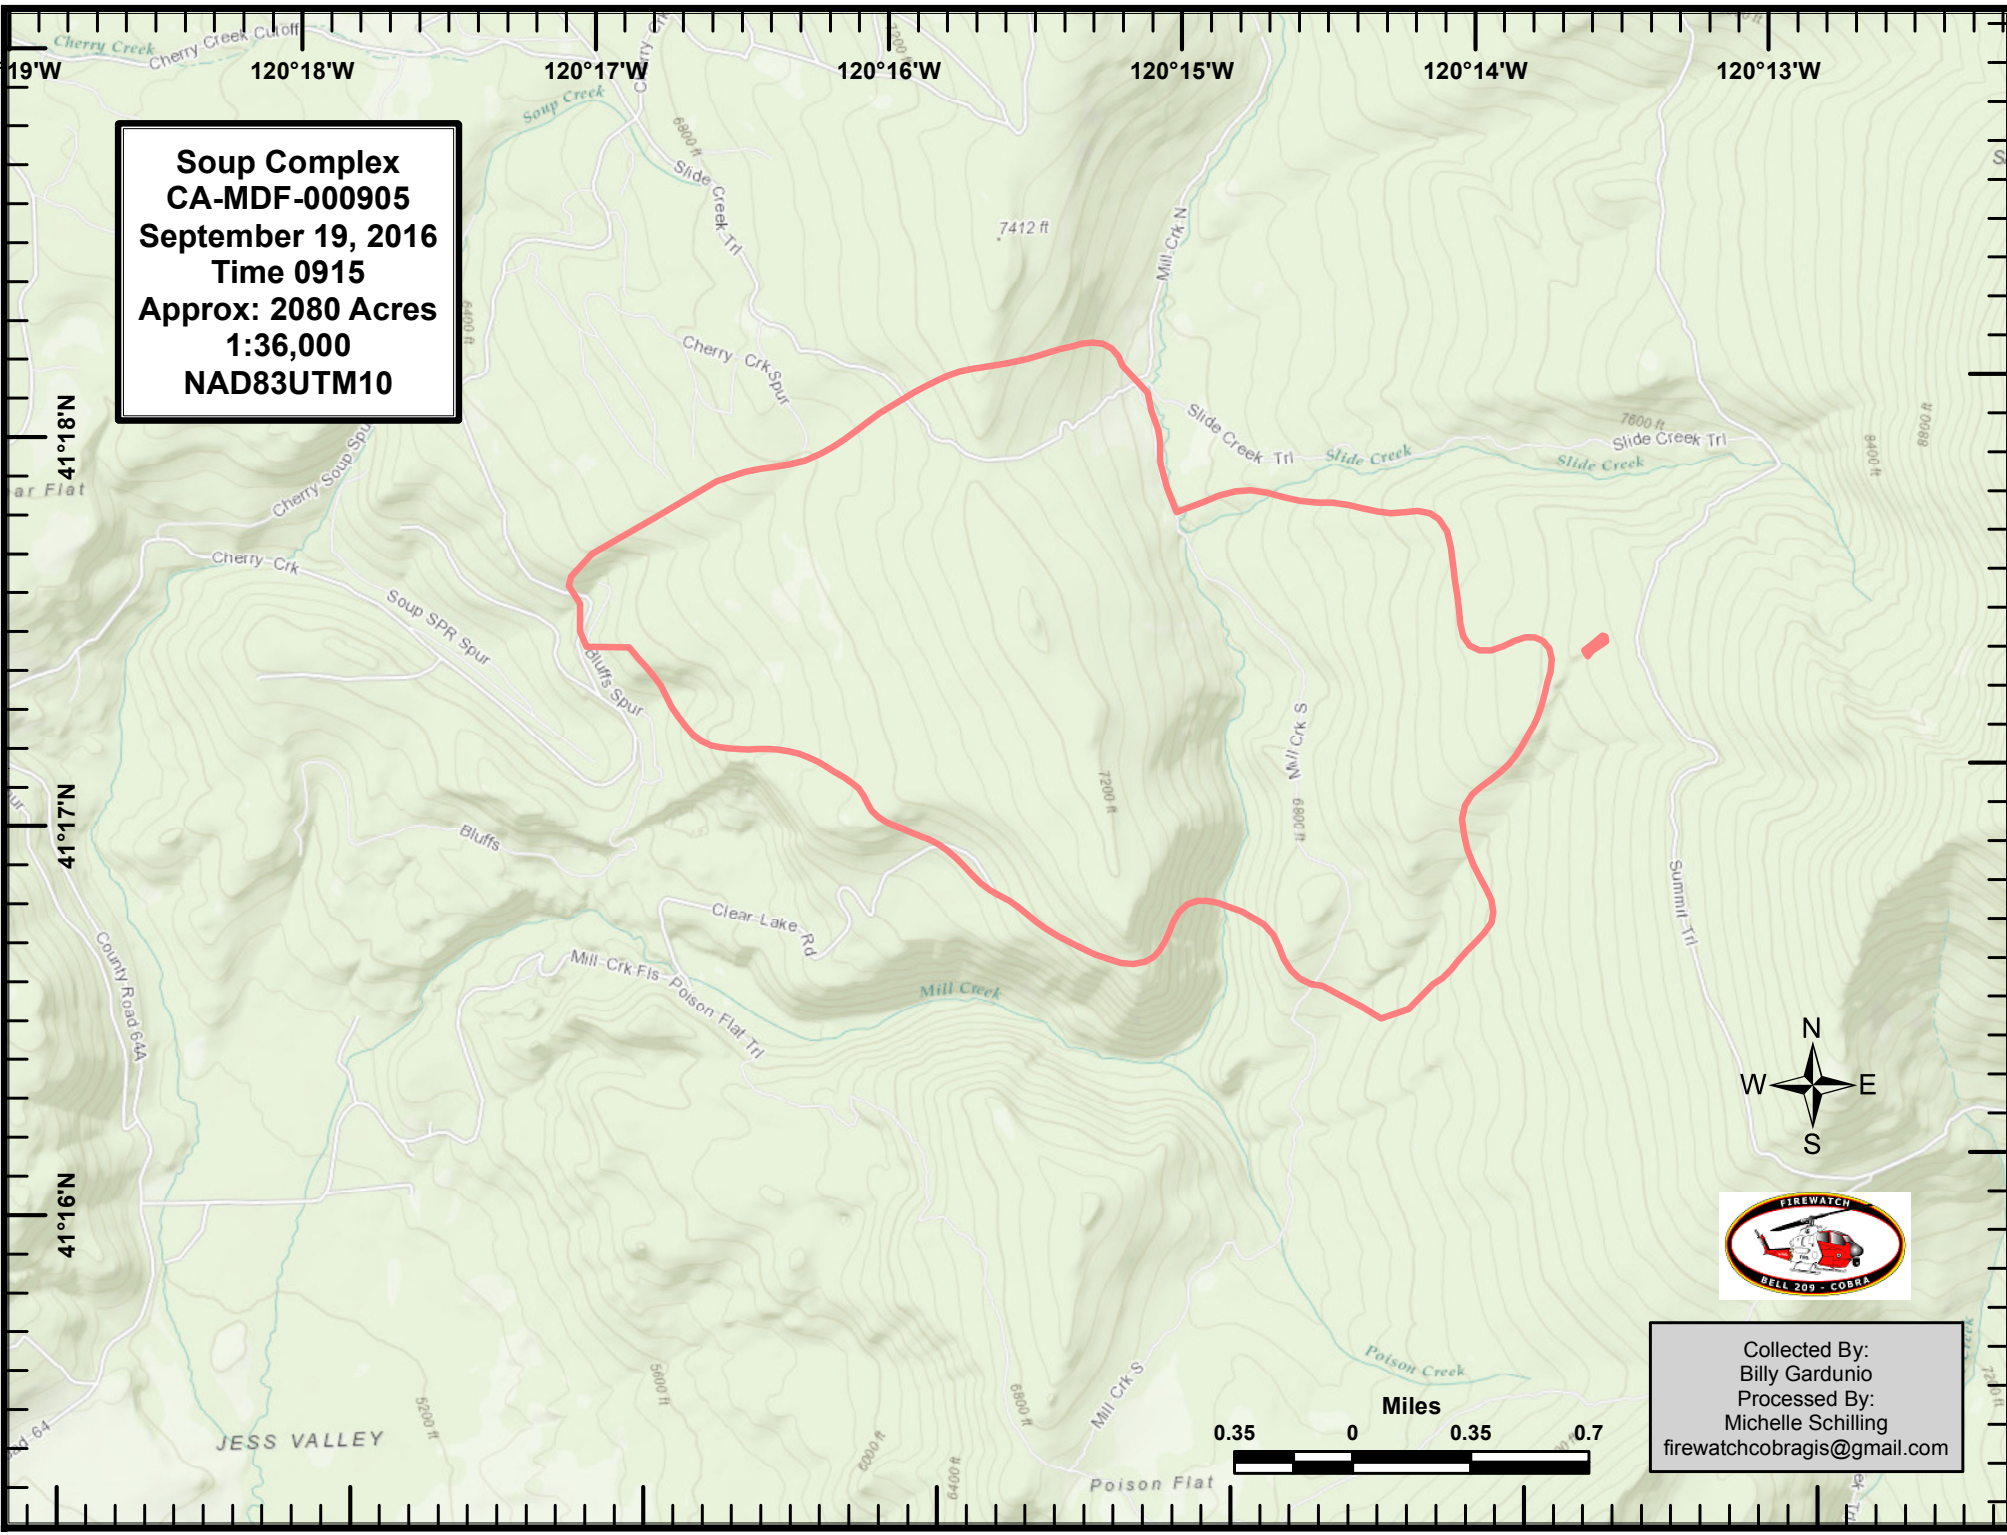

Soup Complex
CA-MDF-000905
September 19, 2016
Time 0915
Approx: 2080 Acres
1:36,000
NAD83UTM10

Collected By:
Billy Gardunio
Processed By:
Michelle Schilling
firewatchcobragis@gmail.com