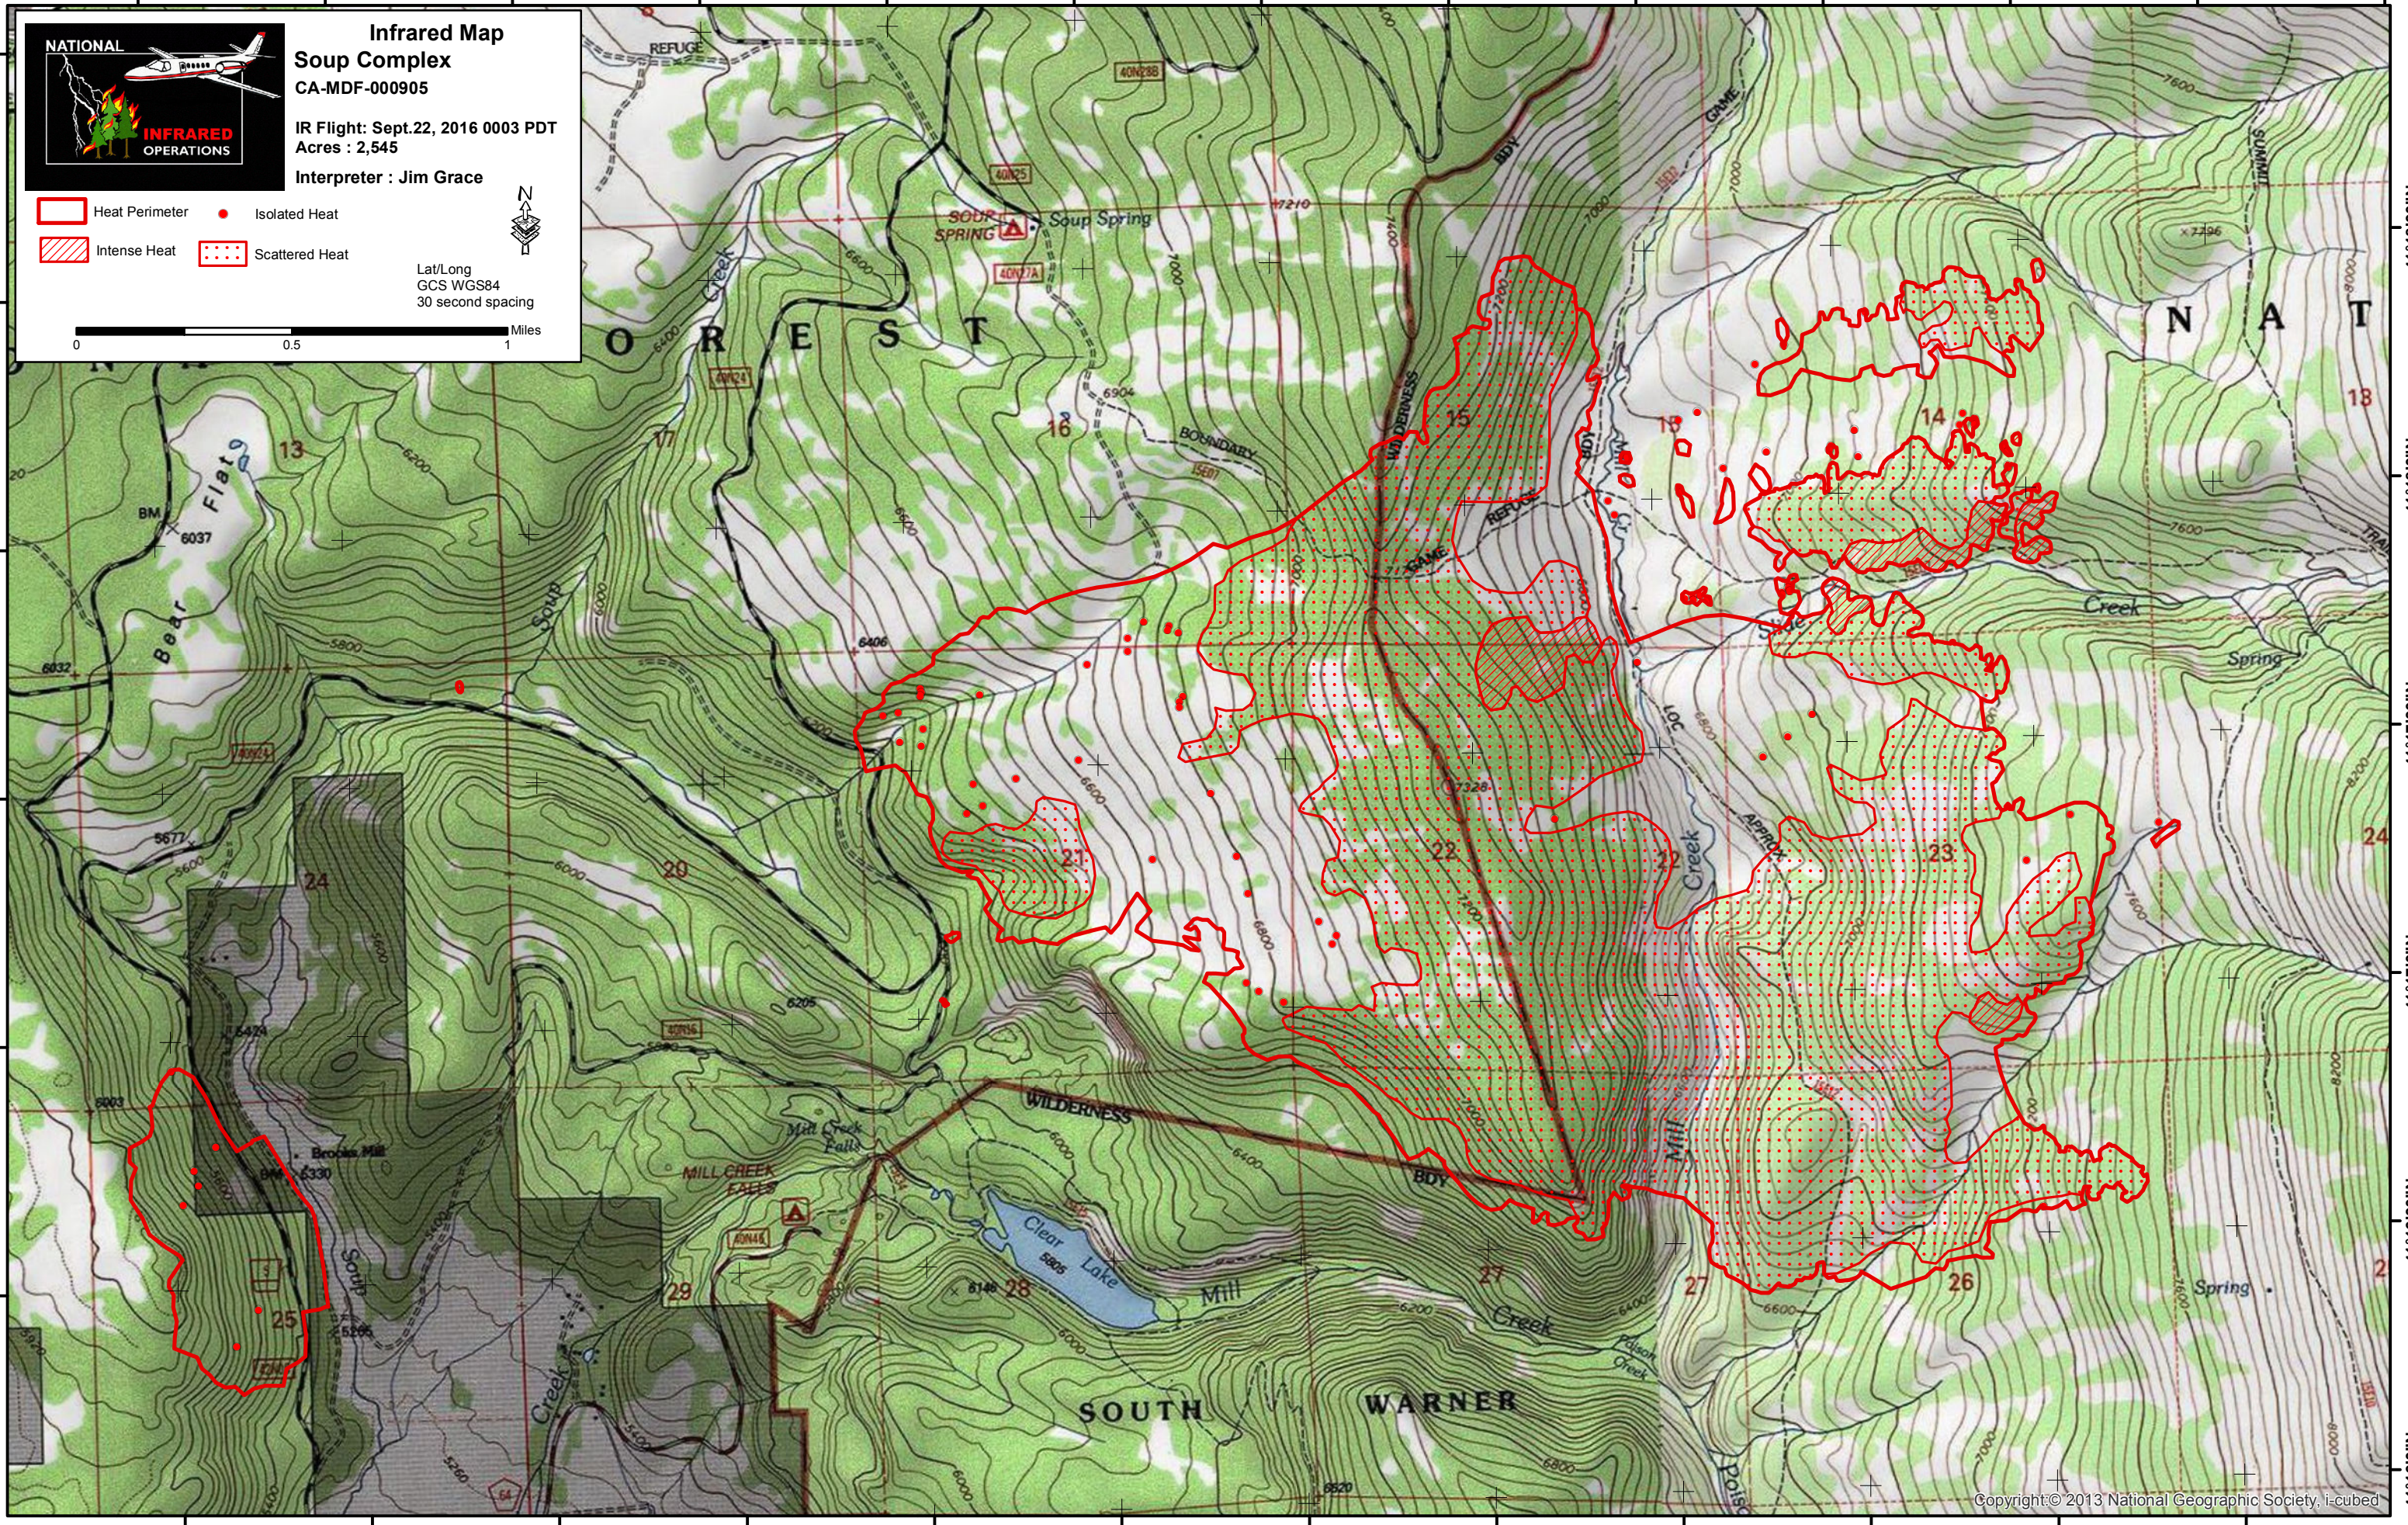

120°19'0"W 120°18'30"W 120°18'0"W 120°17'30"W 120°17'0"W 120°16'30"W 120°16'0"W 120°15'30"W 120°15'0"W 120°14'30"W 120°14'0"W 120°13'30"W 120°13'0"W

41°19'0"N  
41°18'30"N  
41°18'0"N  
41°17'30"N  
41°17'0"N  
41°16'30"N  
41°16'0"N

**Infrared Map**  
**Soup Complex**  
CA-MDF-000905  
IR Flight: Sept.22, 2016 0003 PDT  
Acres : 2,545  
Interpreter : Jim Grace

Heat Perimeter
 • Isolated Heat

Intense Heat
  Scattered Heat

Lat/Long  
 GCS WGS84  
 30 second spacing

Miles

41°18'30"N  
41°18'0"N  
41°17'30"N  
41°17'0"N  
41°16'30"N  
41°16'0"N

120°19'0"W 120°18'30"W 120°18'0"W 120°17'30"W 120°17'0"W 120°16'30"W 120°16'0"W 120°15'30"W 120°15'0"W 120°14'30"W 120°14'0"W 120°13'30"W 120°13'0"W