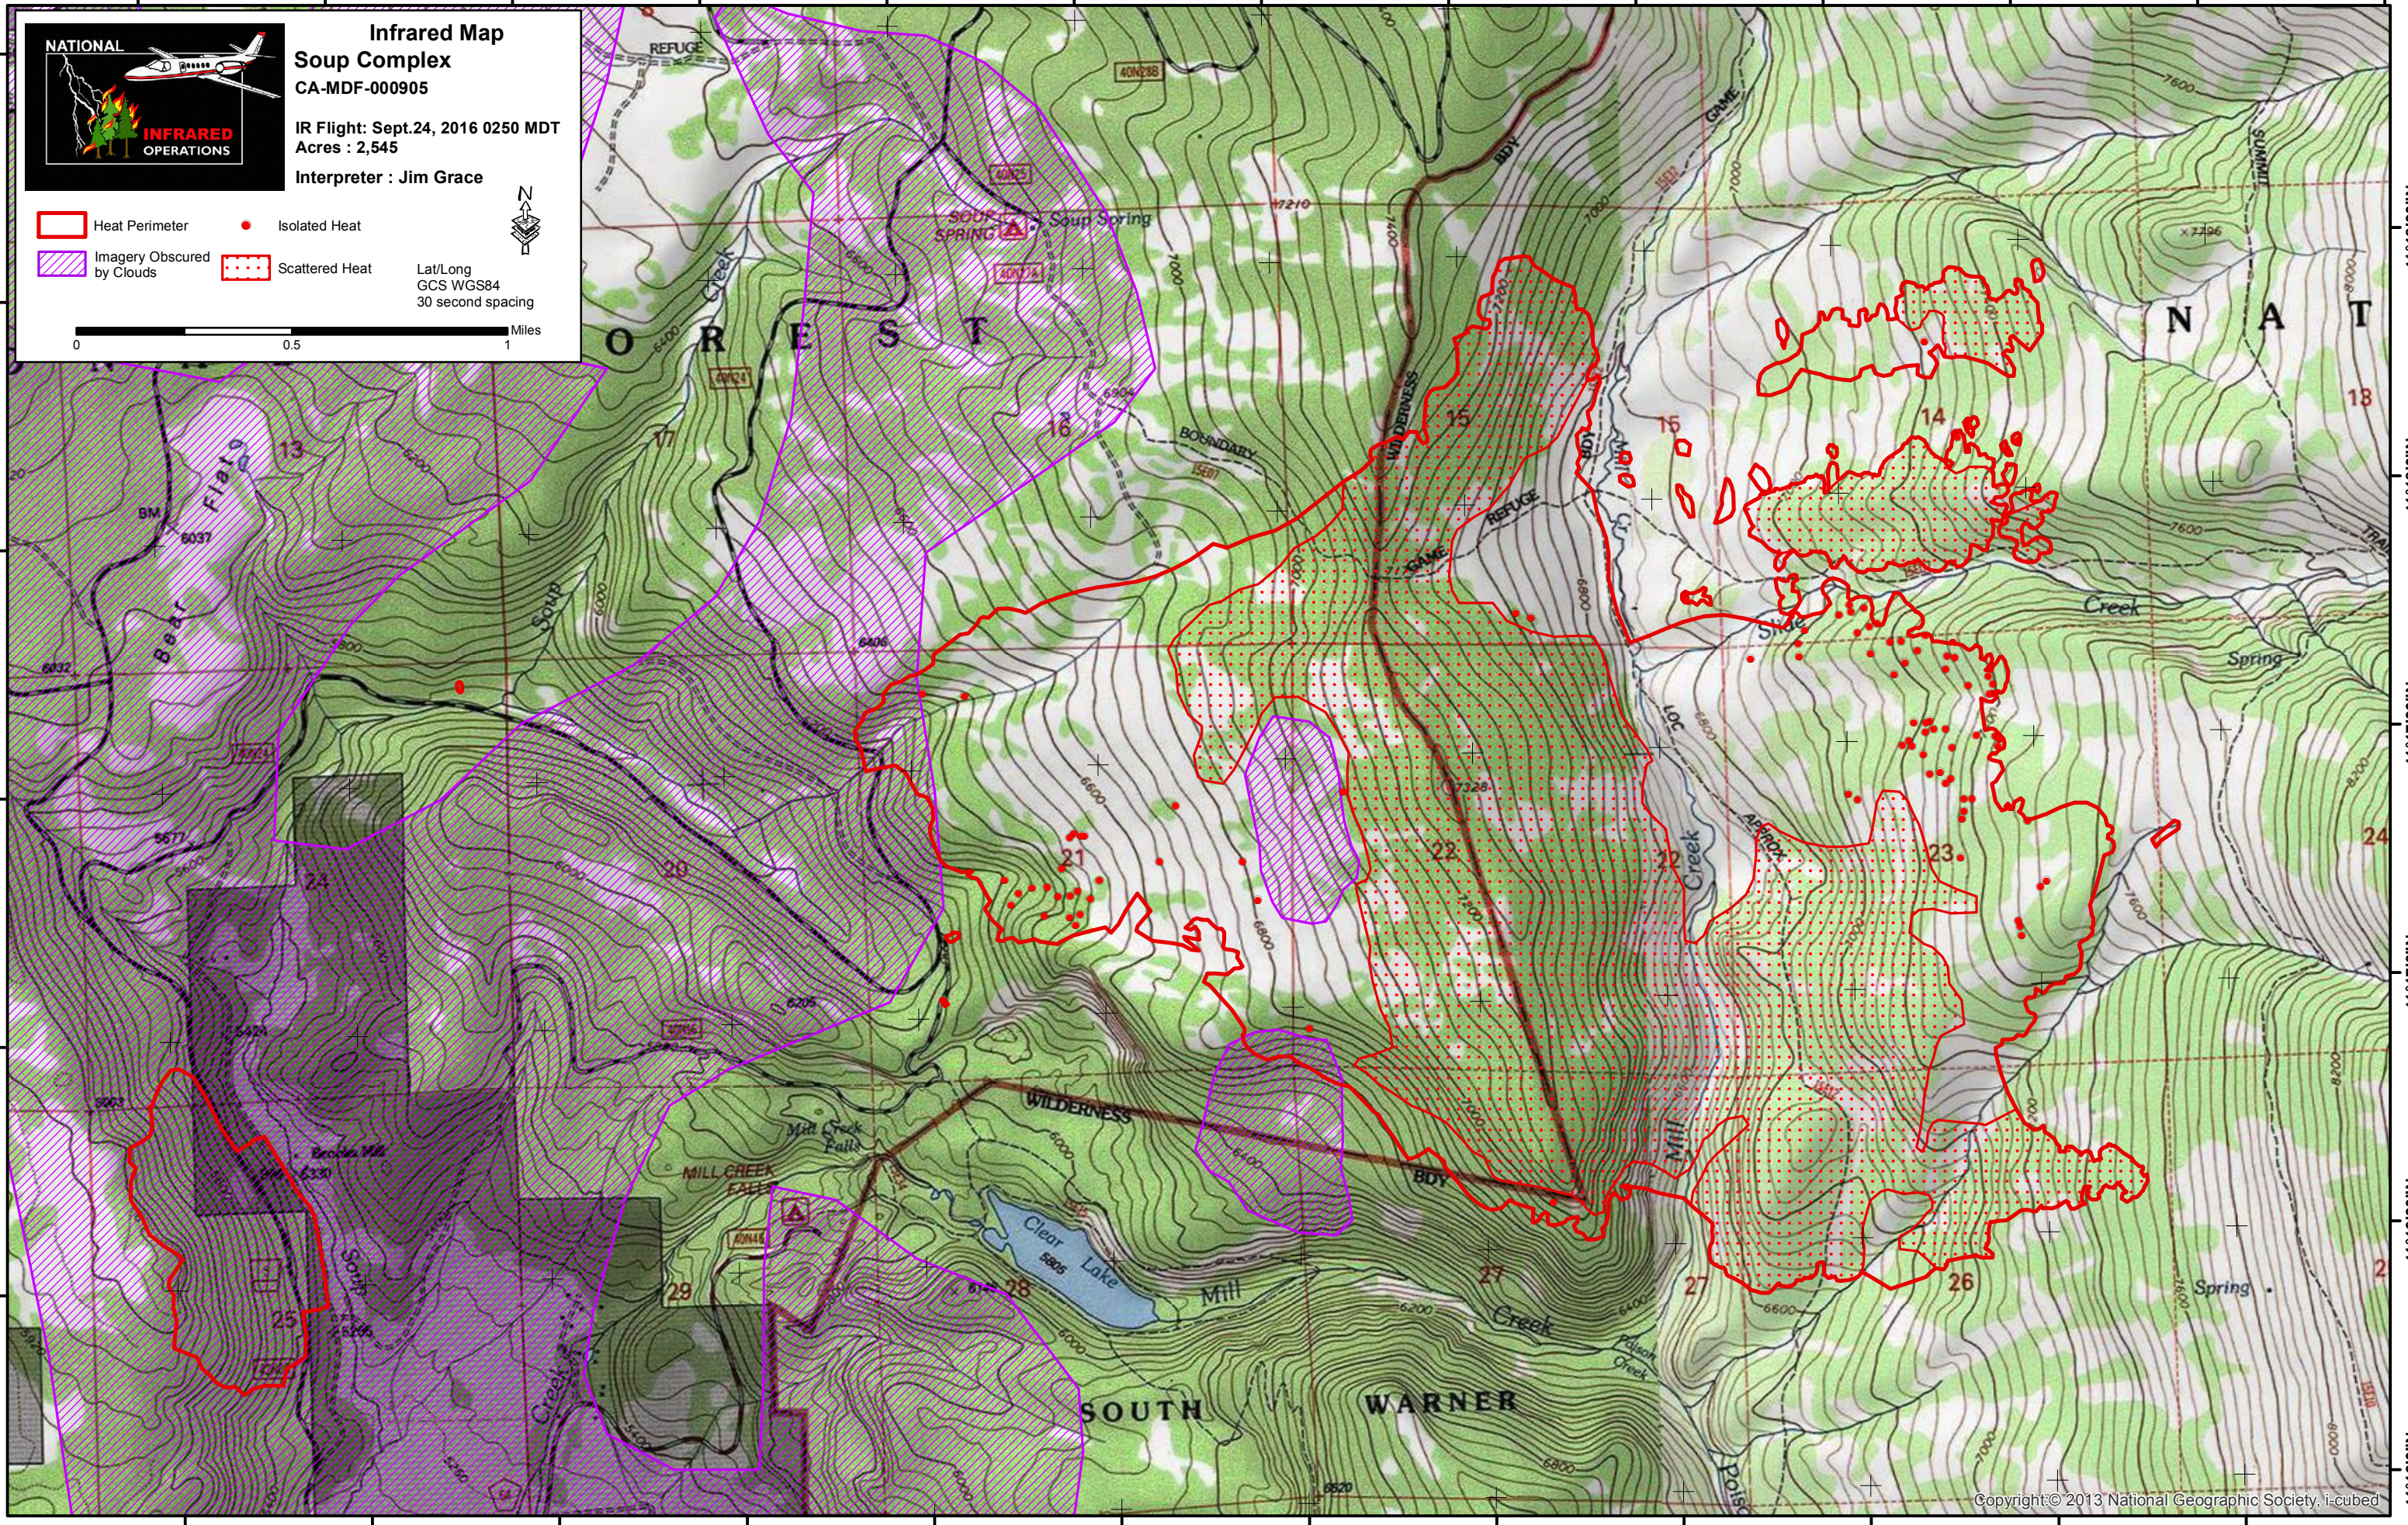

120°19'0"W 120°18'30"W 120°18'0"W 120°17'30"W 120°17'0"W 120°16'30"W 120°16'0"W 120°15'30"W 120°15'0"W 120°14'30"W 120°14'0"W 120°13'30"W 120°13'0"W

41°19'0"N  
41°18'30"N  
41°18'0"N  
41°17'30"N  
41°17'0"N  
41°16'30"N  
41°16'0"N

**Infrared Map**  
**Soup Complex**  
CA-MDF-000905  
IR Flight: Sept.24, 2016 0250 MDT  
Acres : 2,545  
Interpreter : Jim Grace

Heat Perimeter
 • Isolated Heat

Imagery Obscured by Clouds
  Scattered Heat

Lat/Long  
GCS WGS84  
30 second spacing

Miles

41°18'30"N  
41°18'0"N  
41°17'30"N  
41°17'0"N  
41°16'30"N  
41°16'0"N

120°19'0"W 120°18'30"W 120°18'0"W 120°17'30"W 120°17'0"W 120°16'30"W 120°16'0"W 120°15'30"W 120°15'0"W 120°14'30"W 120°14'0"W 120°13'30"W