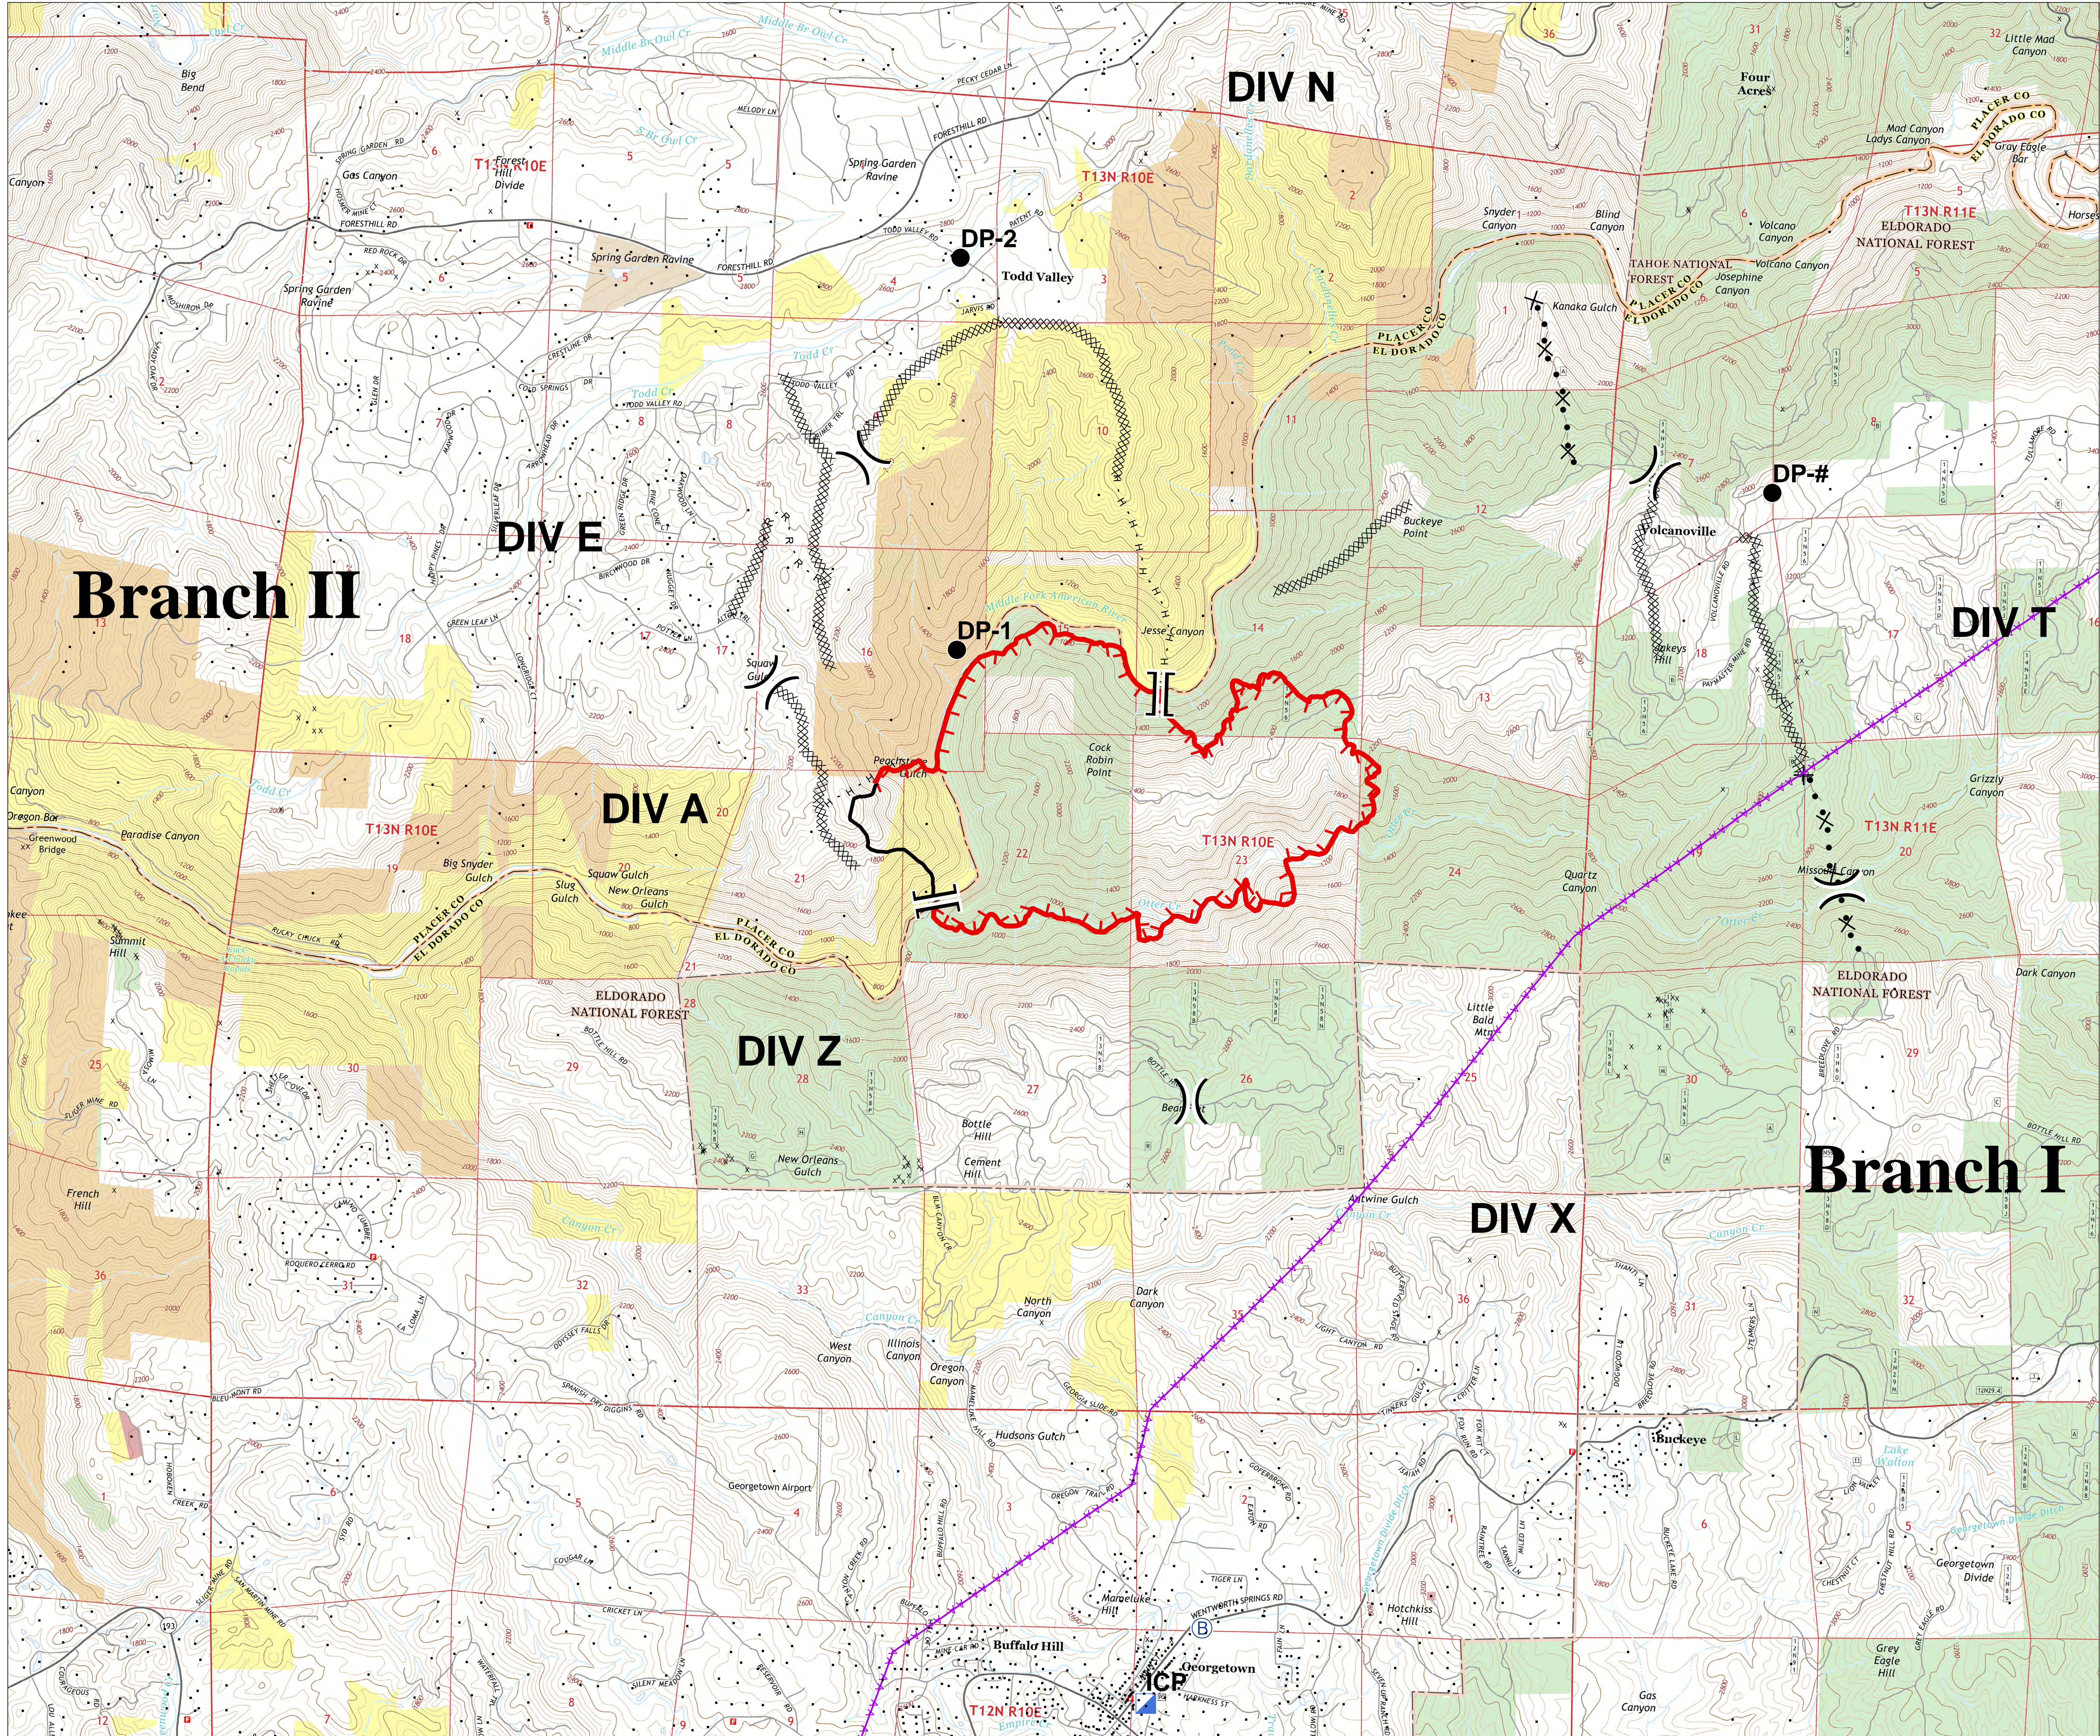

TRAILHEAD FIRE CA-NEU-015200

JUNE 30, 2016
NIGHT SHIFT

APPROXIMATE ACRES:
1,264

IR Flight 6/29 @ 2111

OPERATIONS MAP

- Uncontrolled Fire Edge
- Completed Dozer Line
- Completed Line
- Hand Line
- Road as Completed Line
- Proposed Dozer Line
- Division
- Branch
- Drop Point
- Incident Base
- Incident Command Post
- Mine
- Structure
- Transmission Lines
- Local Government
- USDA Forest Service
- Bureau of Reclamation
- Bureau of Land Management
- Other Federal Lands