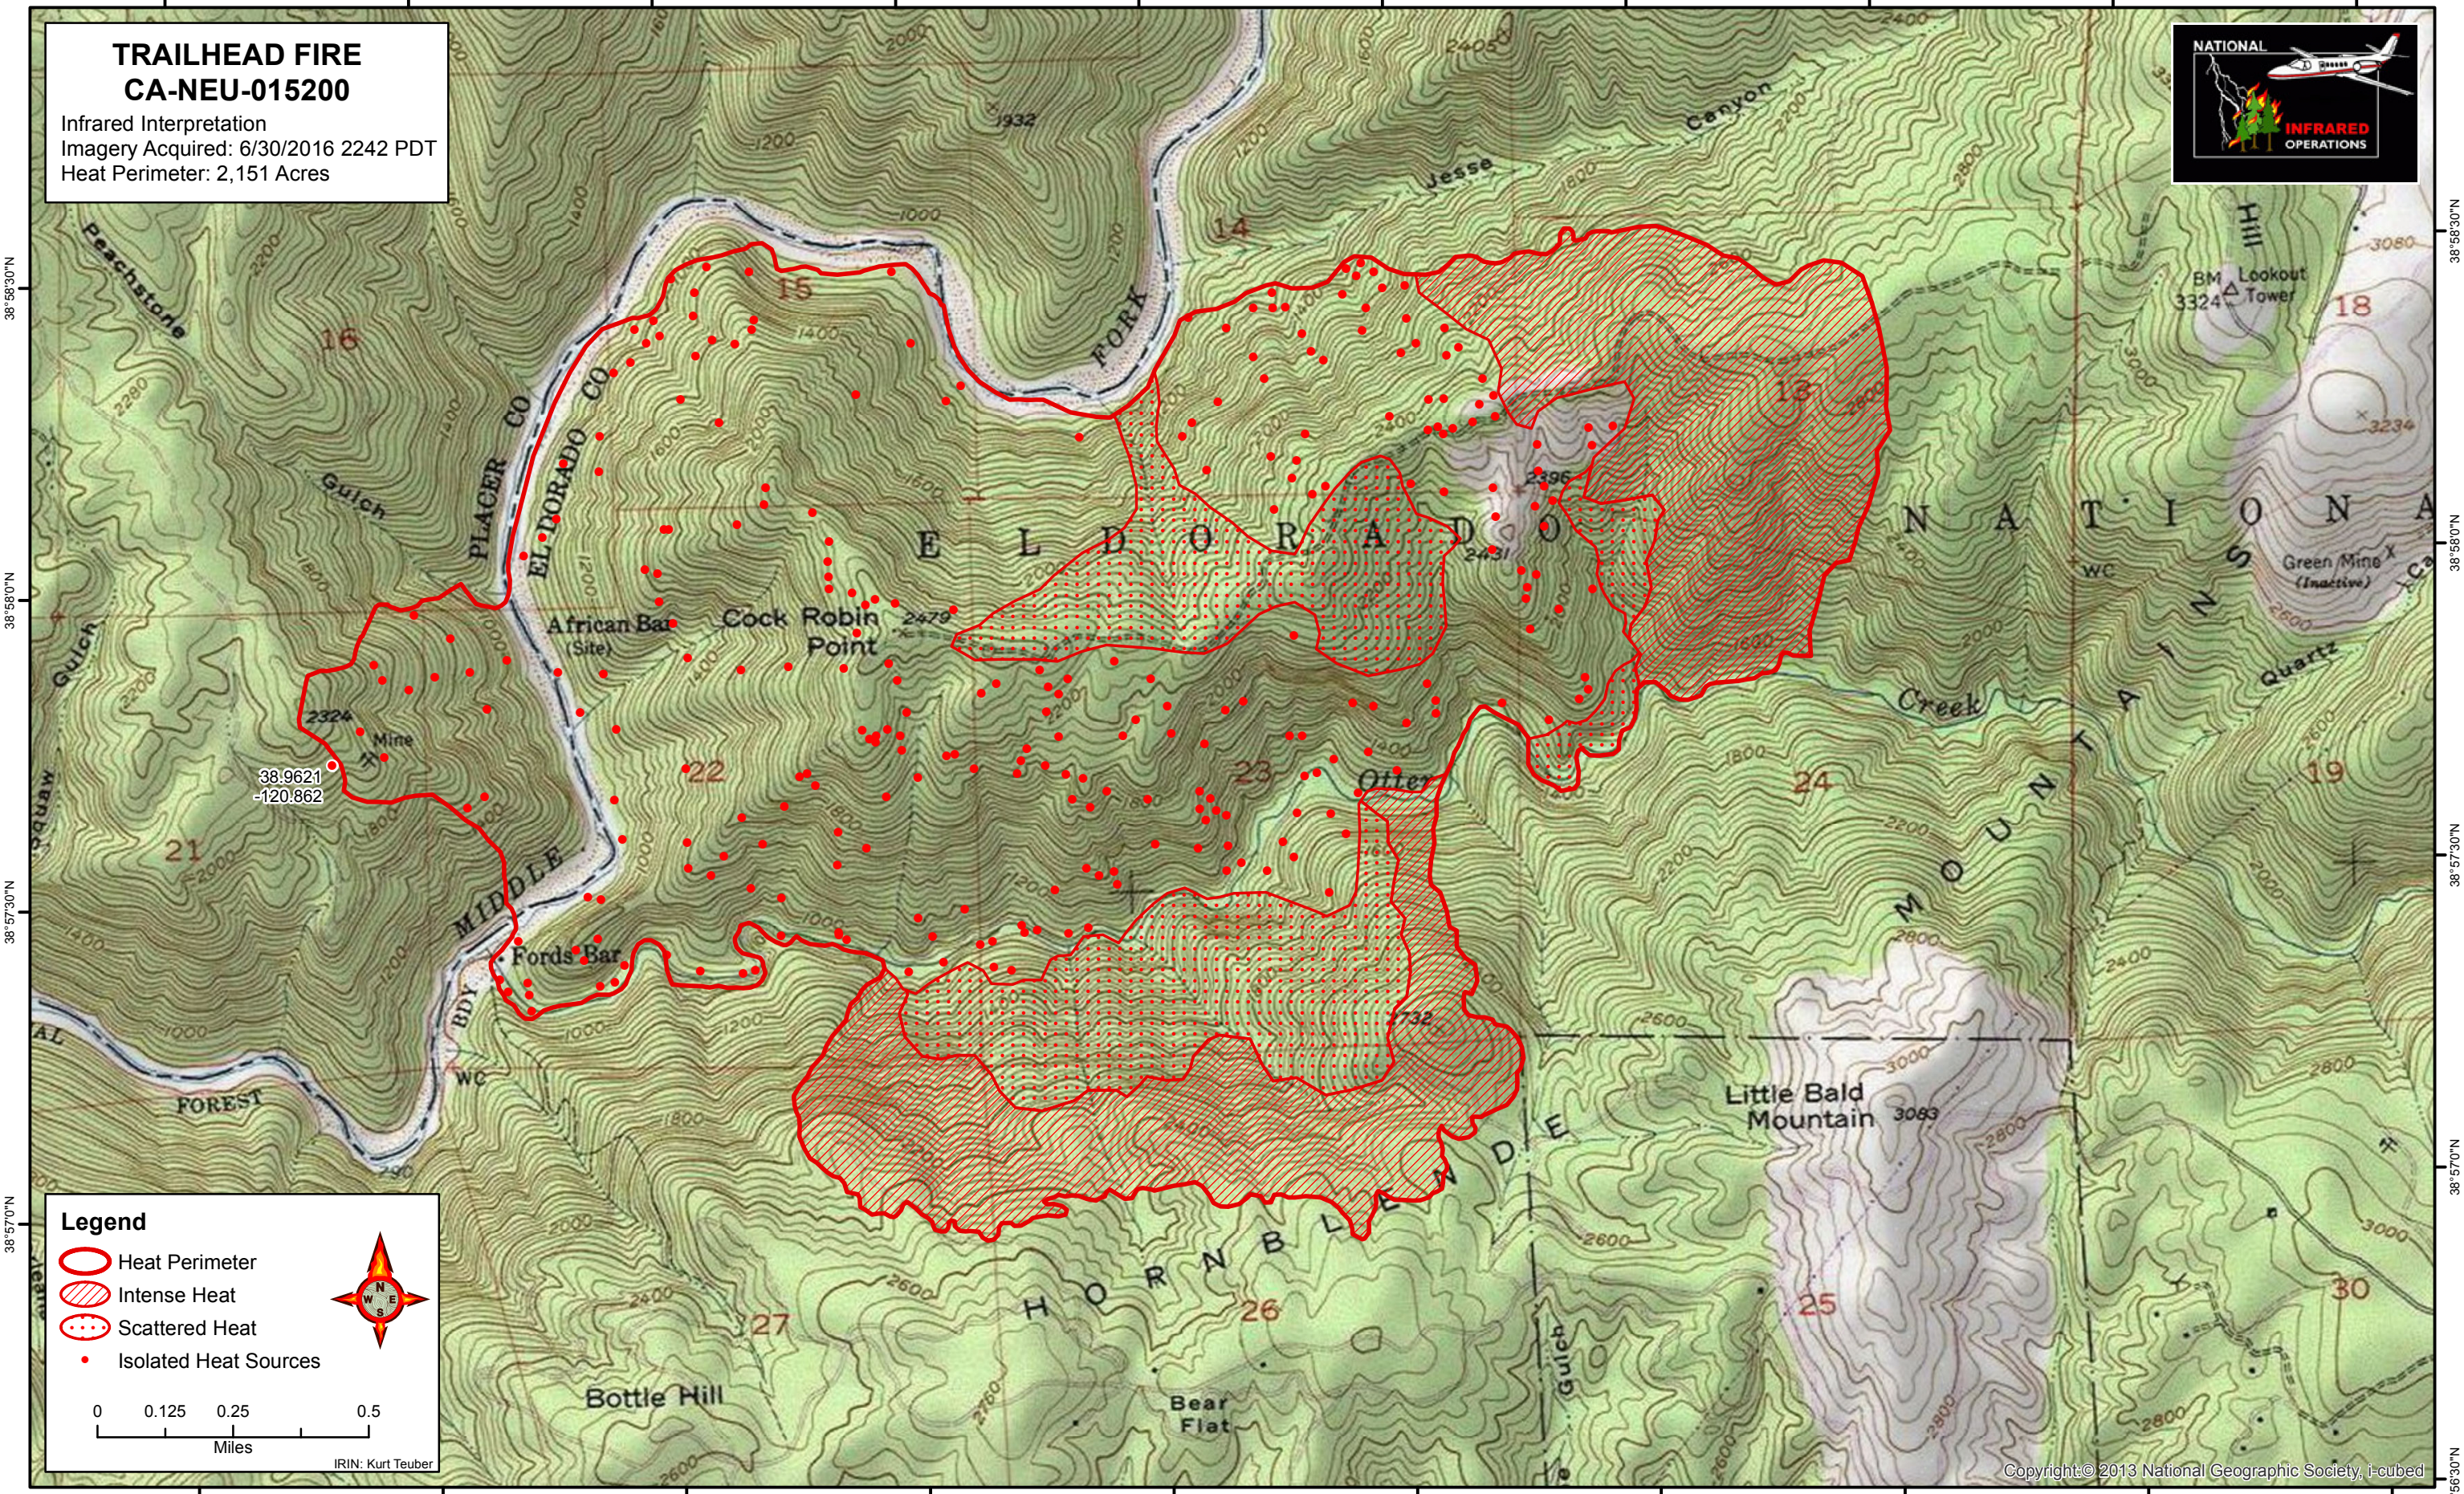

120°52'0"W 120°51'30"W 120°51'0"W 120°50'30"W 120°50'0"W 120°49'30"W 120°49'0"W 120°48'30"W 120°48'0"W 120°47'30"W

# TRAILHEAD FIRE CA-NEU-015200

Infrared Interpretation  
Imagery Acquired: 6/30/2016 2242 PDT  
Heat Perimeter: 2,151 Acres

**Legend**

- Heat Perimeter
- Intense Heat
- Scattered Heat
- Isolated Heat Sources

0 0.125 0.25 0.5  
Miles

IRIN: Kurt Teuber

120°52'0"W 120°51'30"W 120°51'0"W 120°50'30"W 120°50'0"W 120°49'30"W 120°49'0"W 120°48'30"W 120°48'0"W 120°47'30"W