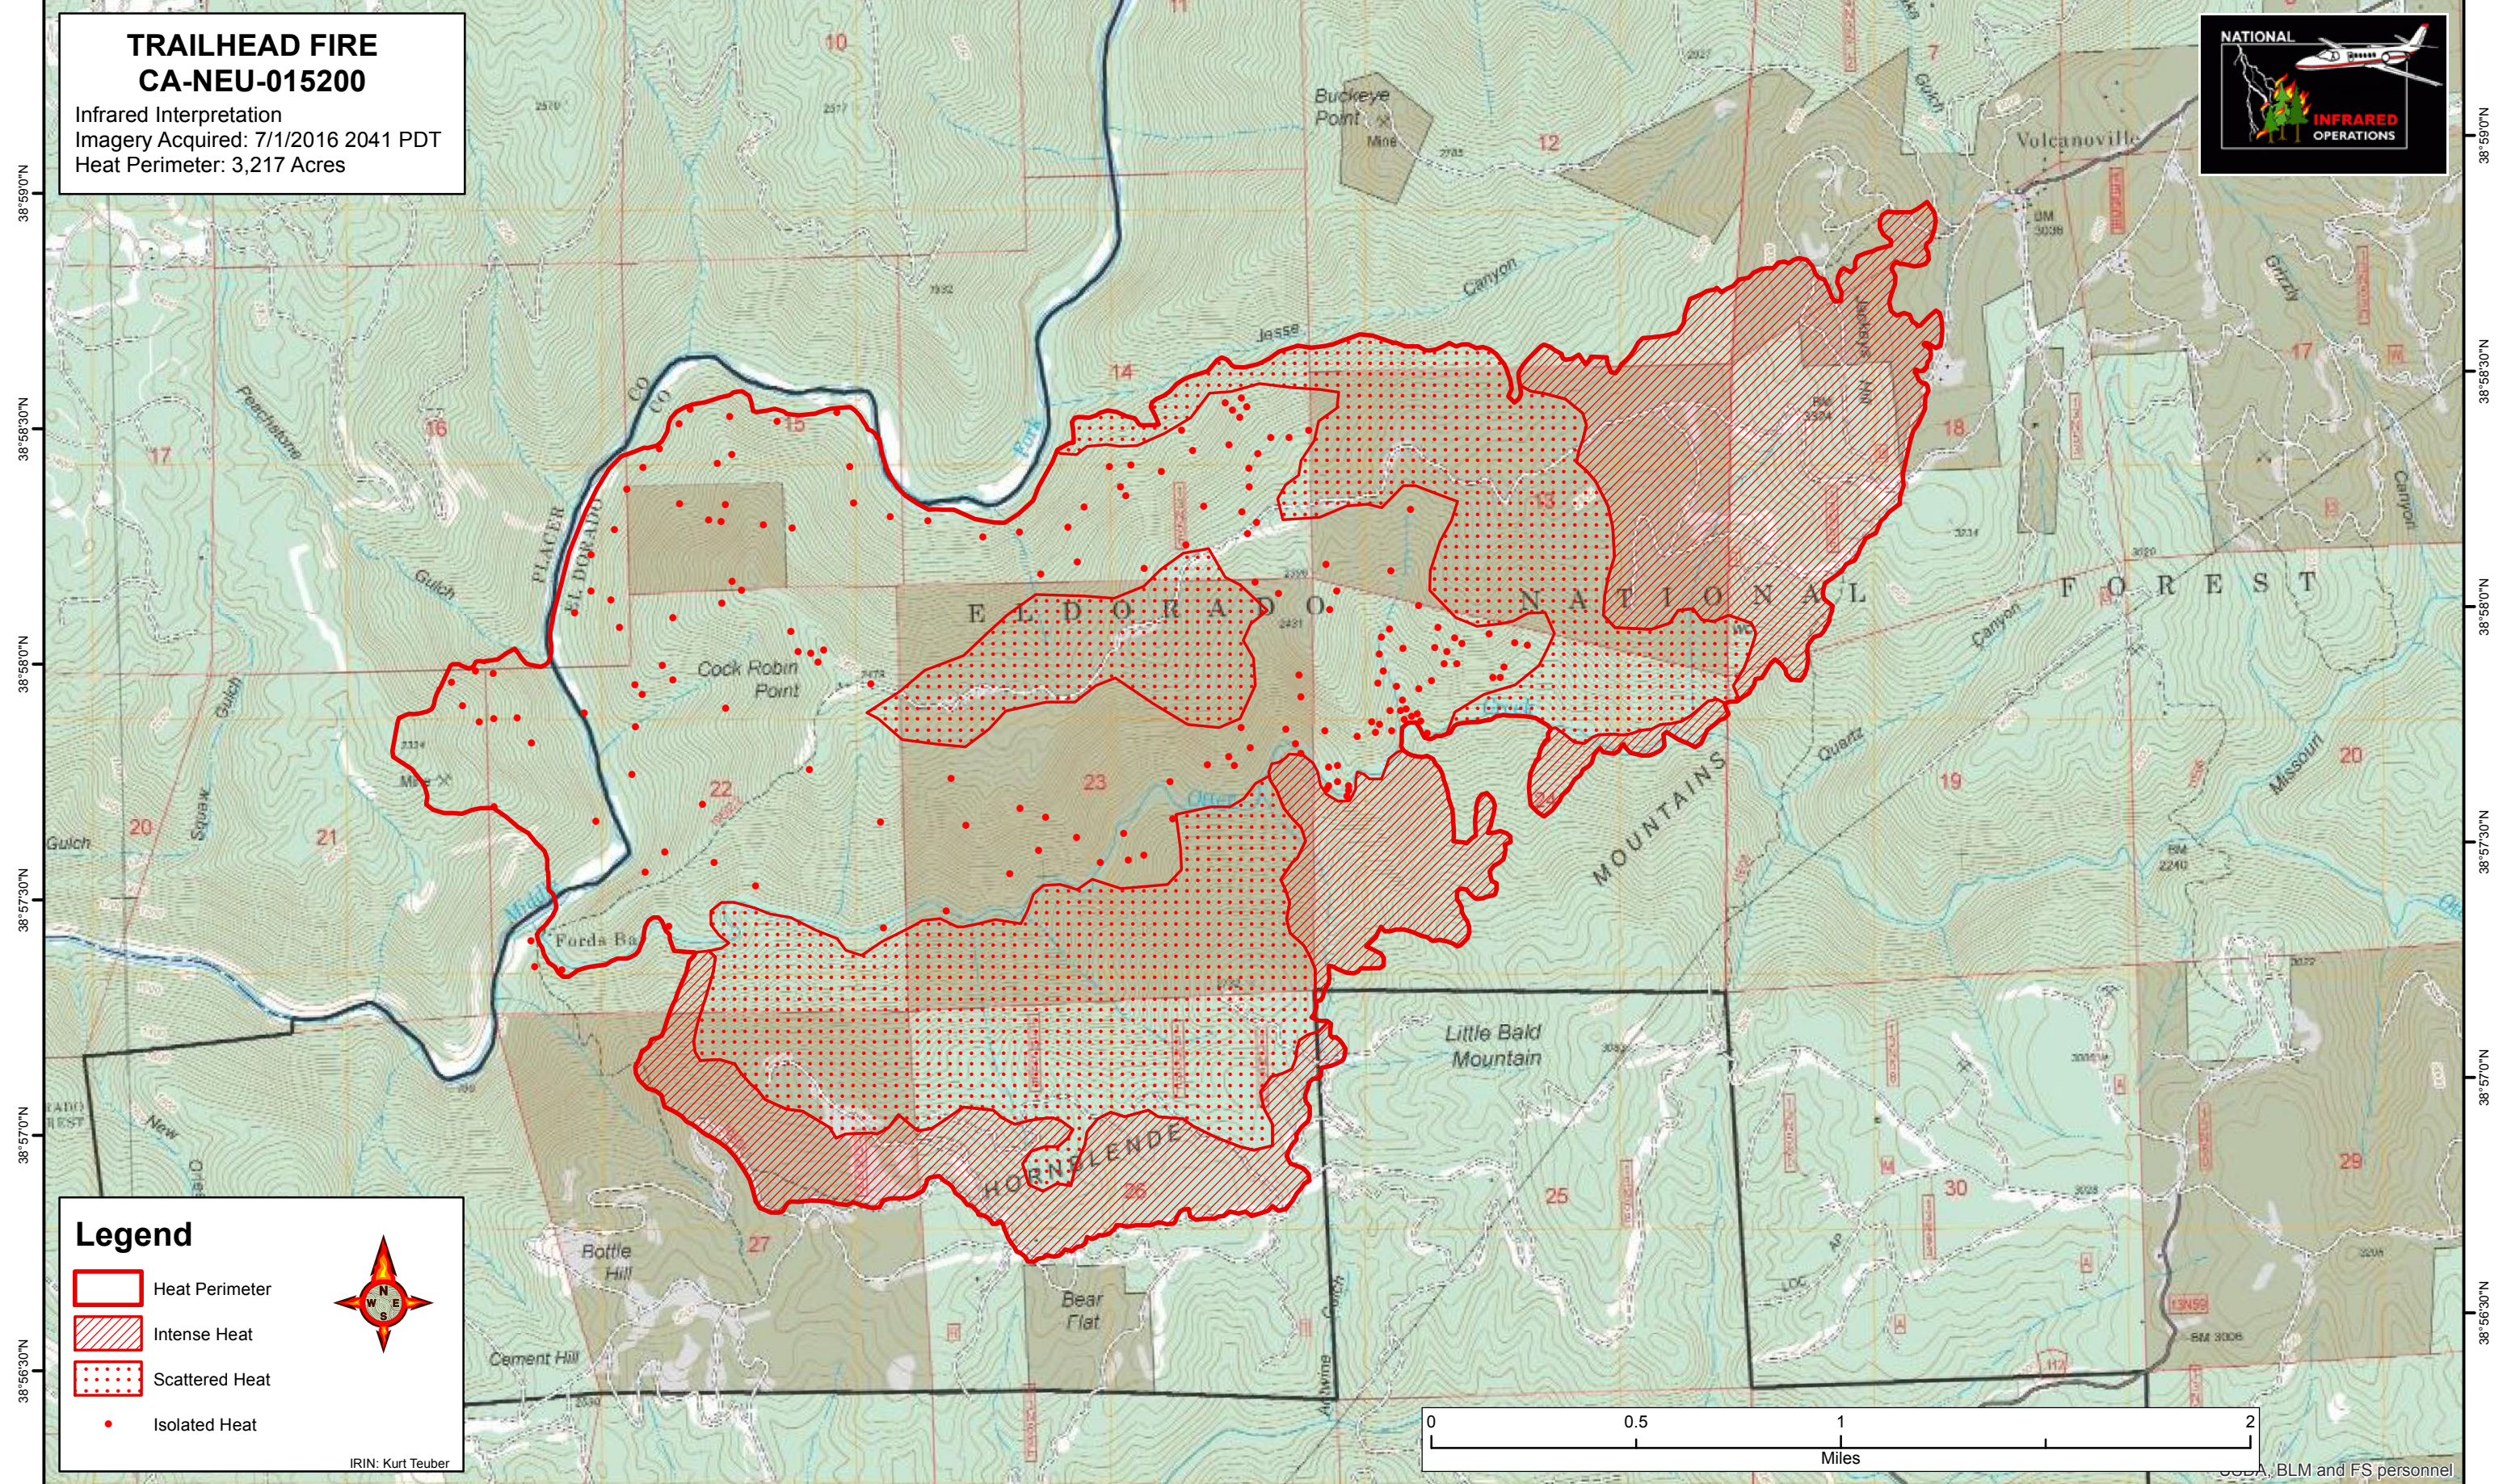

120°52'30"W 120°52'0"W 120°51'30"W 120°51'0"W 120°50'30"W 120°50'0"W 120°49'30"W 120°49'0"W 120°48'30"W 120°48'0"W 120°47'30"W 120°47'0"W 120°46'30"W

TRAILHEAD FIRE
CA-NEU-015200
Infrared Interpretation
Imagery Acquired: 7/1/2016 2041 PDT
Heat Perimeter: 3,217 Acres

Legend

- Heat Perimeter
- Intense Heat
- Scattered Heat
- Isolated Heat

IRIN: Kurt Teuber

120°52'30"W 120°52'0"W 120°51'30"W 120°51'0"W 120°50'30"W 120°50'0"W 120°49'30"W 120°49'0"W 120°48'30"W 120°48'0"W 120°47'30"W 120°47'0"W 120°46'30"W

38°59'0"N
38°58'30"N
38°58'0"N
38°57'30"N
38°57'0"N
38°56'30"N

38°59'0"N
38°58'30"N
38°58'0"N
38°57'30"N
38°57'0"N
38°56'30"N

BLM and FS personnel