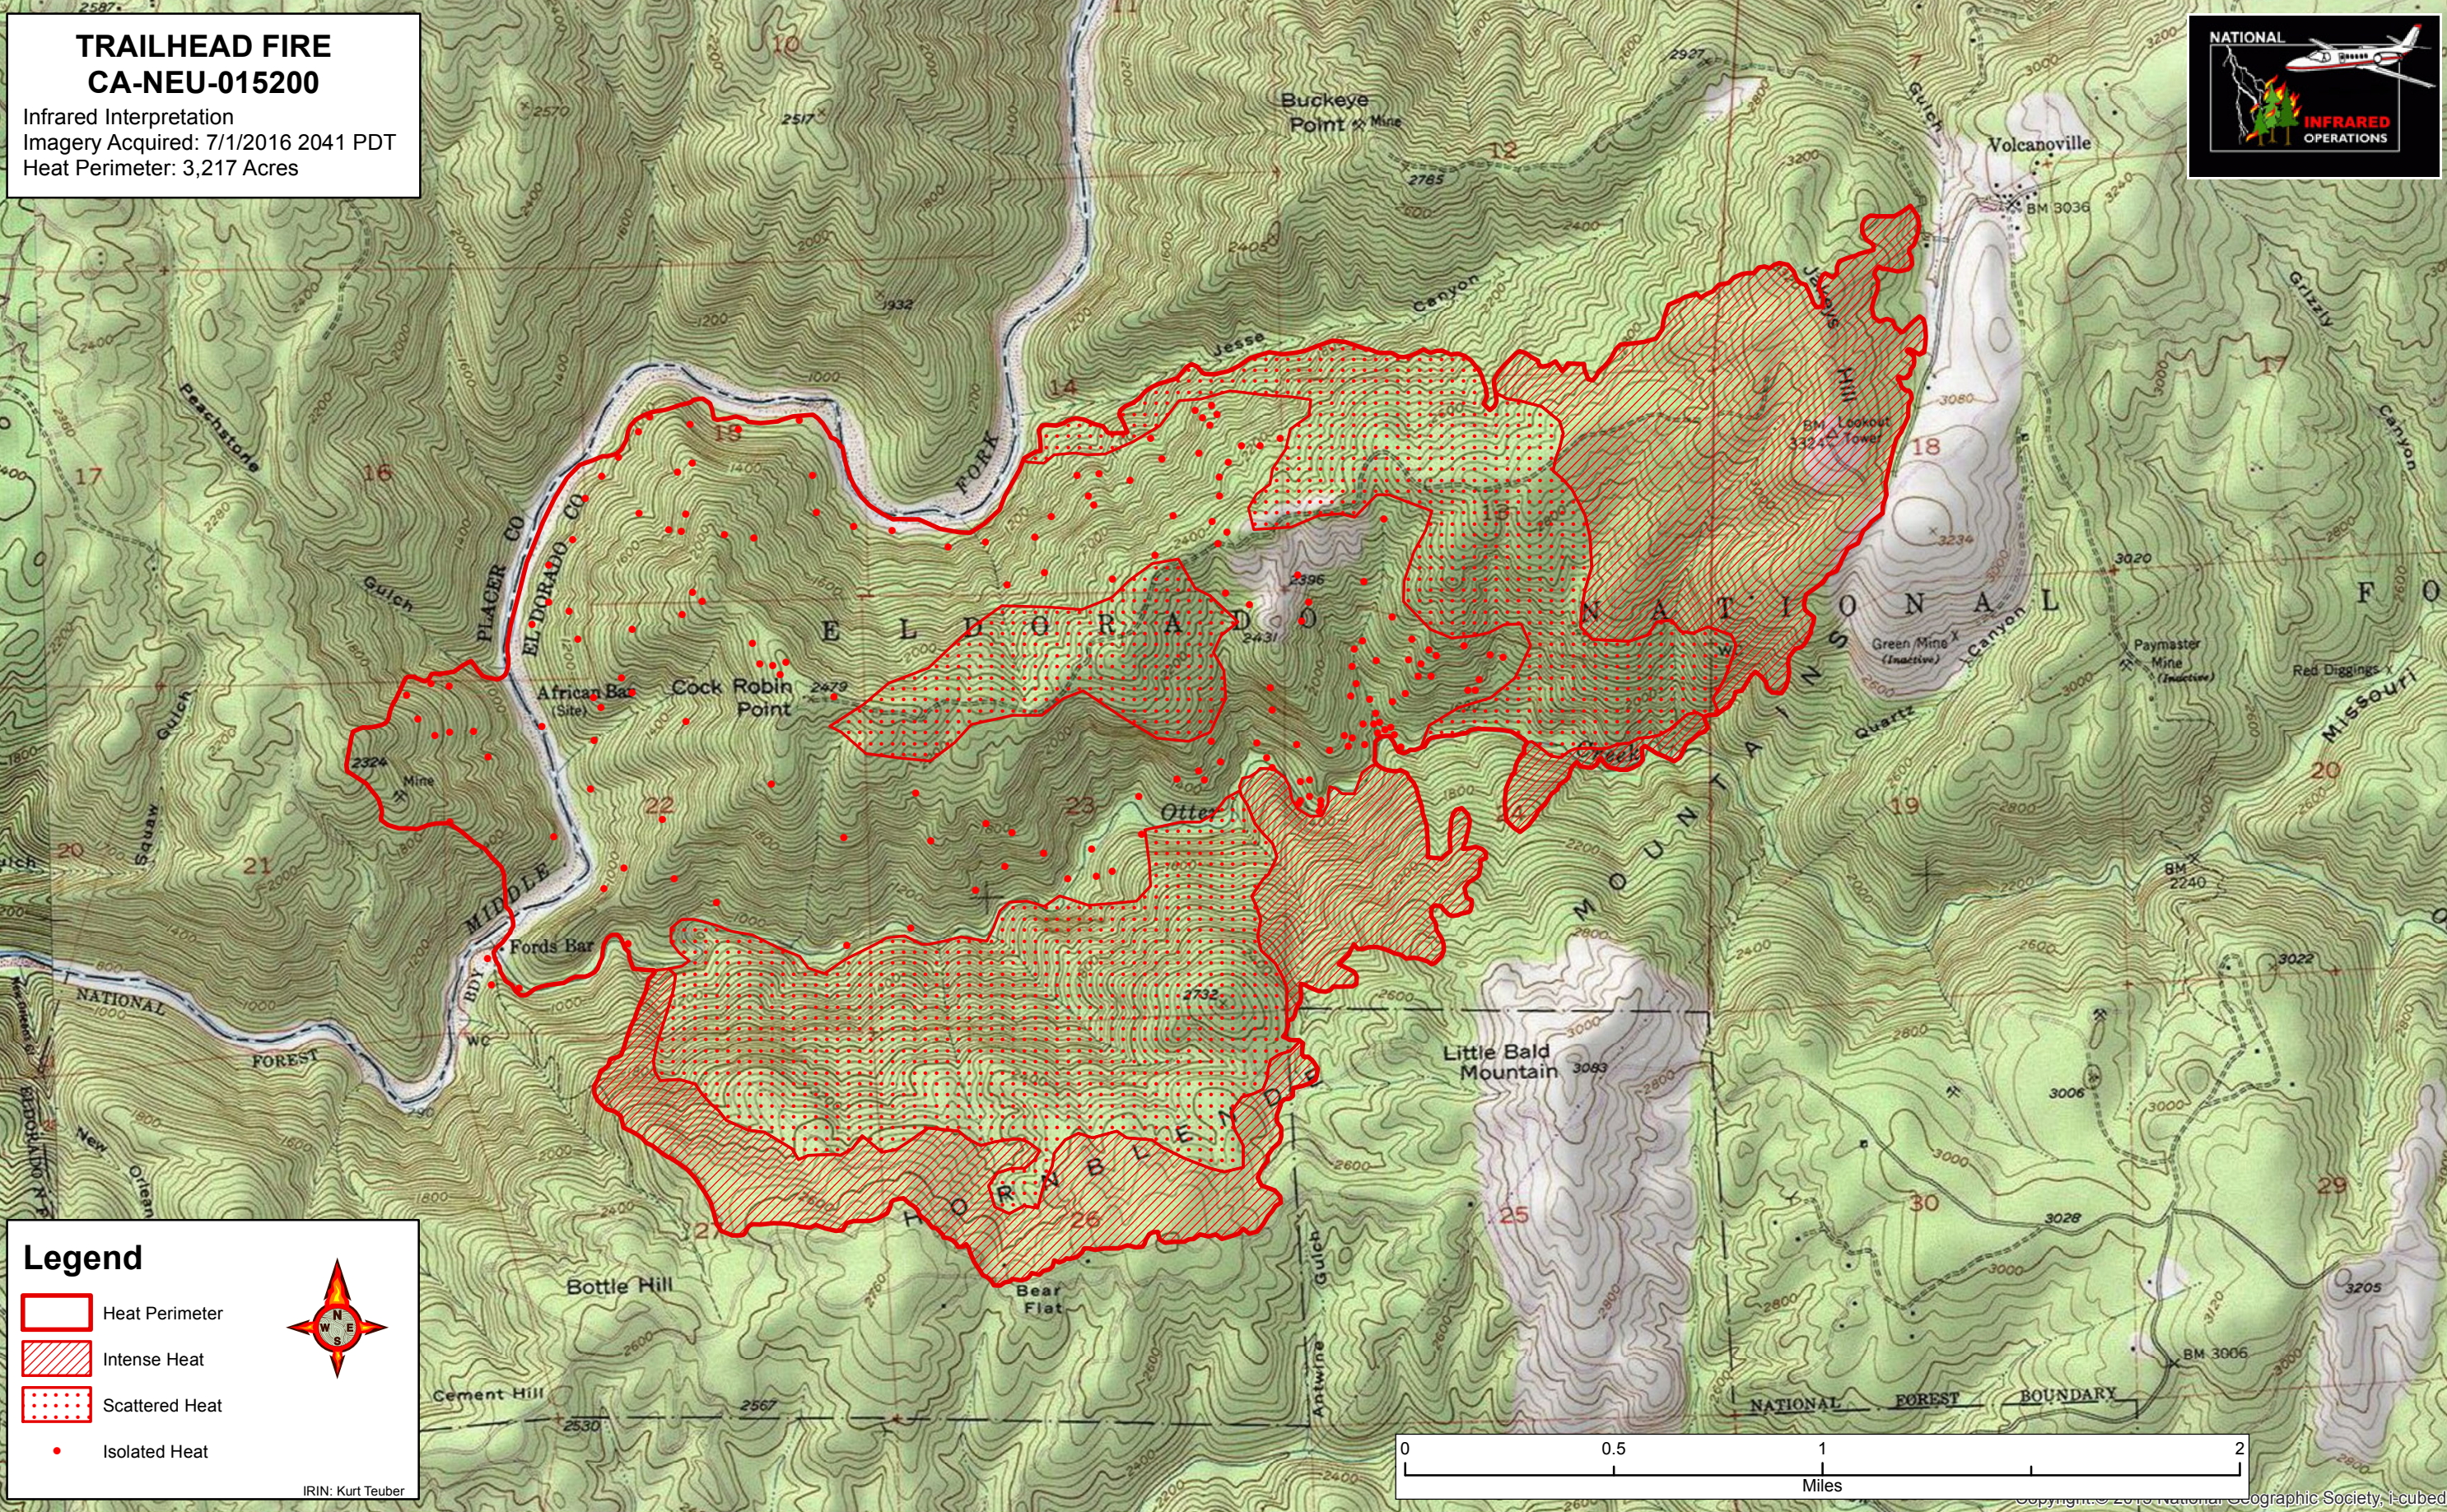

120°52'30"W 120°52'0"W 120°51'30"W 120°51'0"W 120°50'30"W 120°50'0"W 120°49'30"W 120°49'0"W 120°48'30"W 120°48'0"W 120°47'30"W 120°47'0"W 120°46'30"W

TRAILHEAD FIRE
CA-NEU-015200
Infrared Interpretation
Imagery Acquired: 7/1/2016 2041 PDT
Heat Perimeter: 3,217 Acres

Legend

- Heat Perimeter
- Intense Heat
- Scattered Heat
- Isolated Heat

IRIN: Kurt Teuber

120°52'30"W 120°52'0"W 120°51'30"W 120°51'0"W 120°50'30"W 120°50'0"W 120°49'30"W 120°49'0"W 120°48'30"W 120°48'0"W 120°47'30"W 120°47'0"W 120°46'30"W

38°59'0"N
38°58'30"N
38°58'0"N
38°57'30"N
38°57'0"N
38°56'30"N

38°59'0"N
38°58'30"N
38°58'0"N
38°57'30"N
38°57'0"N
38°56'30"N