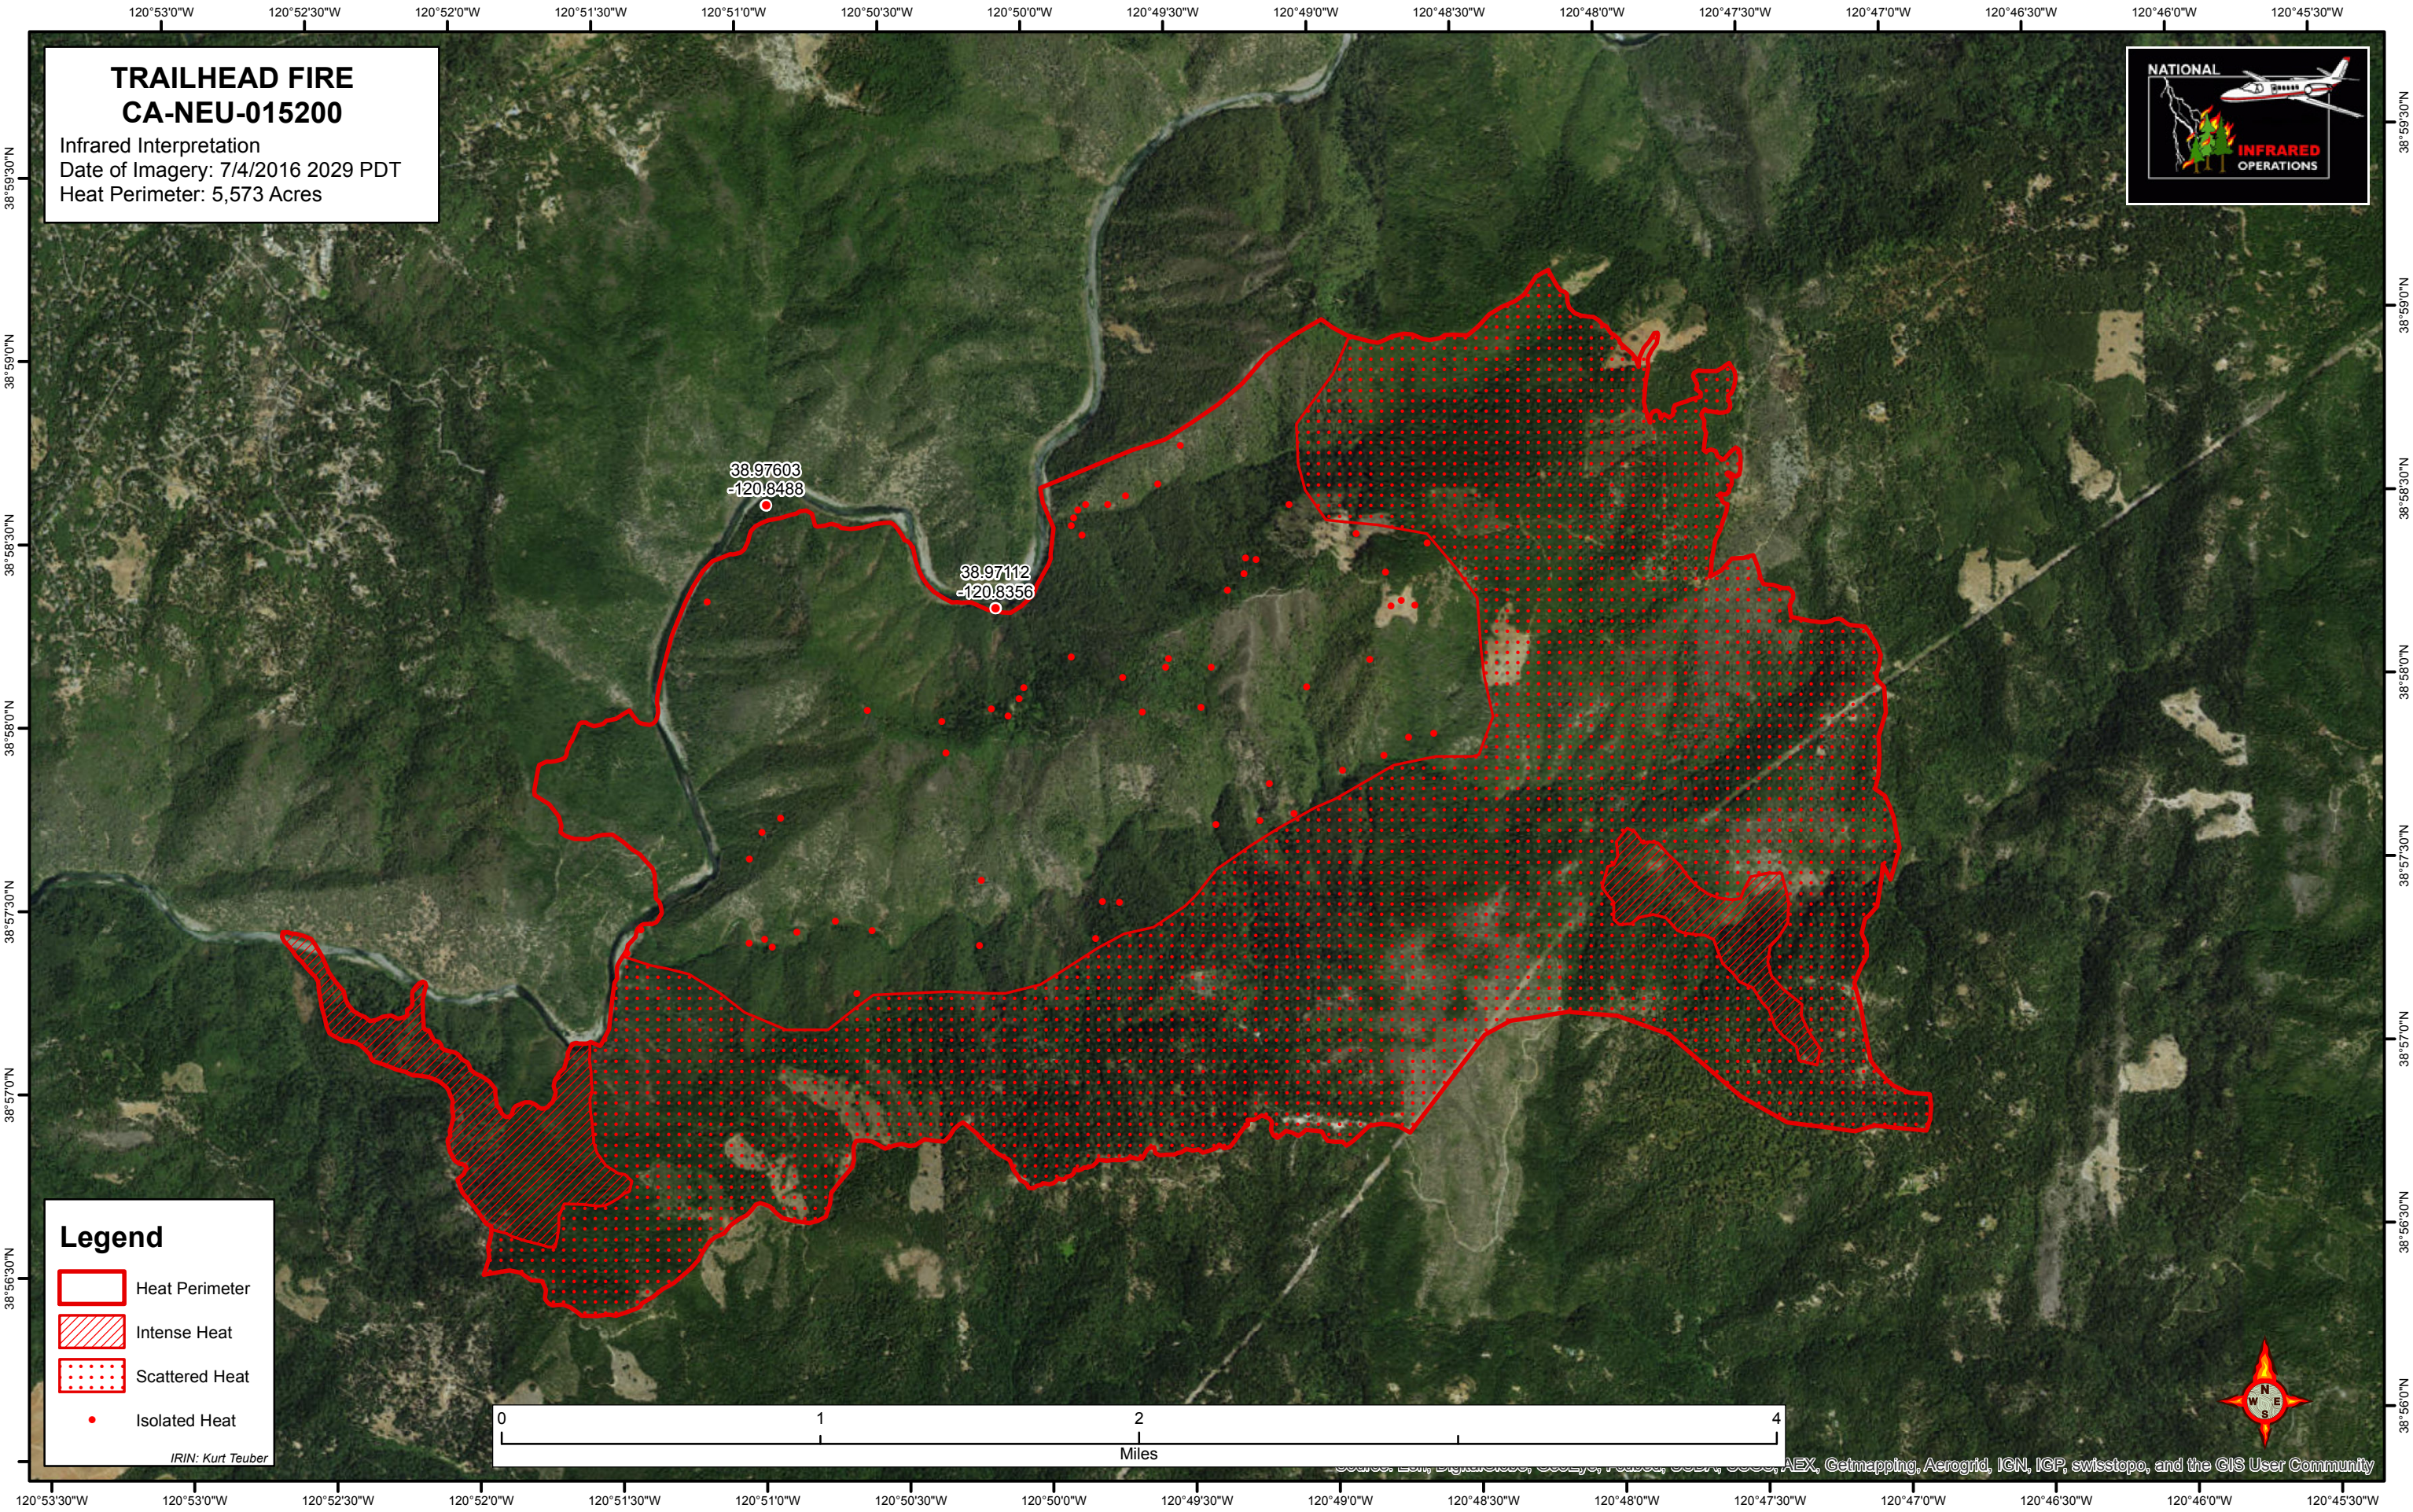

TRAILHEAD FIRE CA-NEU-015200

Infrared Interpretation
Date of Imagery: 7/4/2016 2029 PDT
Heat Perimeter: 5,573 Acres

Legend

- Heat Perimeter
- Intense Heat
- Scattered Heat
- Isolated Heat

IRIN: Kurt Teuber

Source: Esri, DigitalGlobe, GeoEye, TerraStar, USDA, USDA, AEX, Getmapping, Aerogrid, IGN, IGP, swisstopo, and the GIS User Community