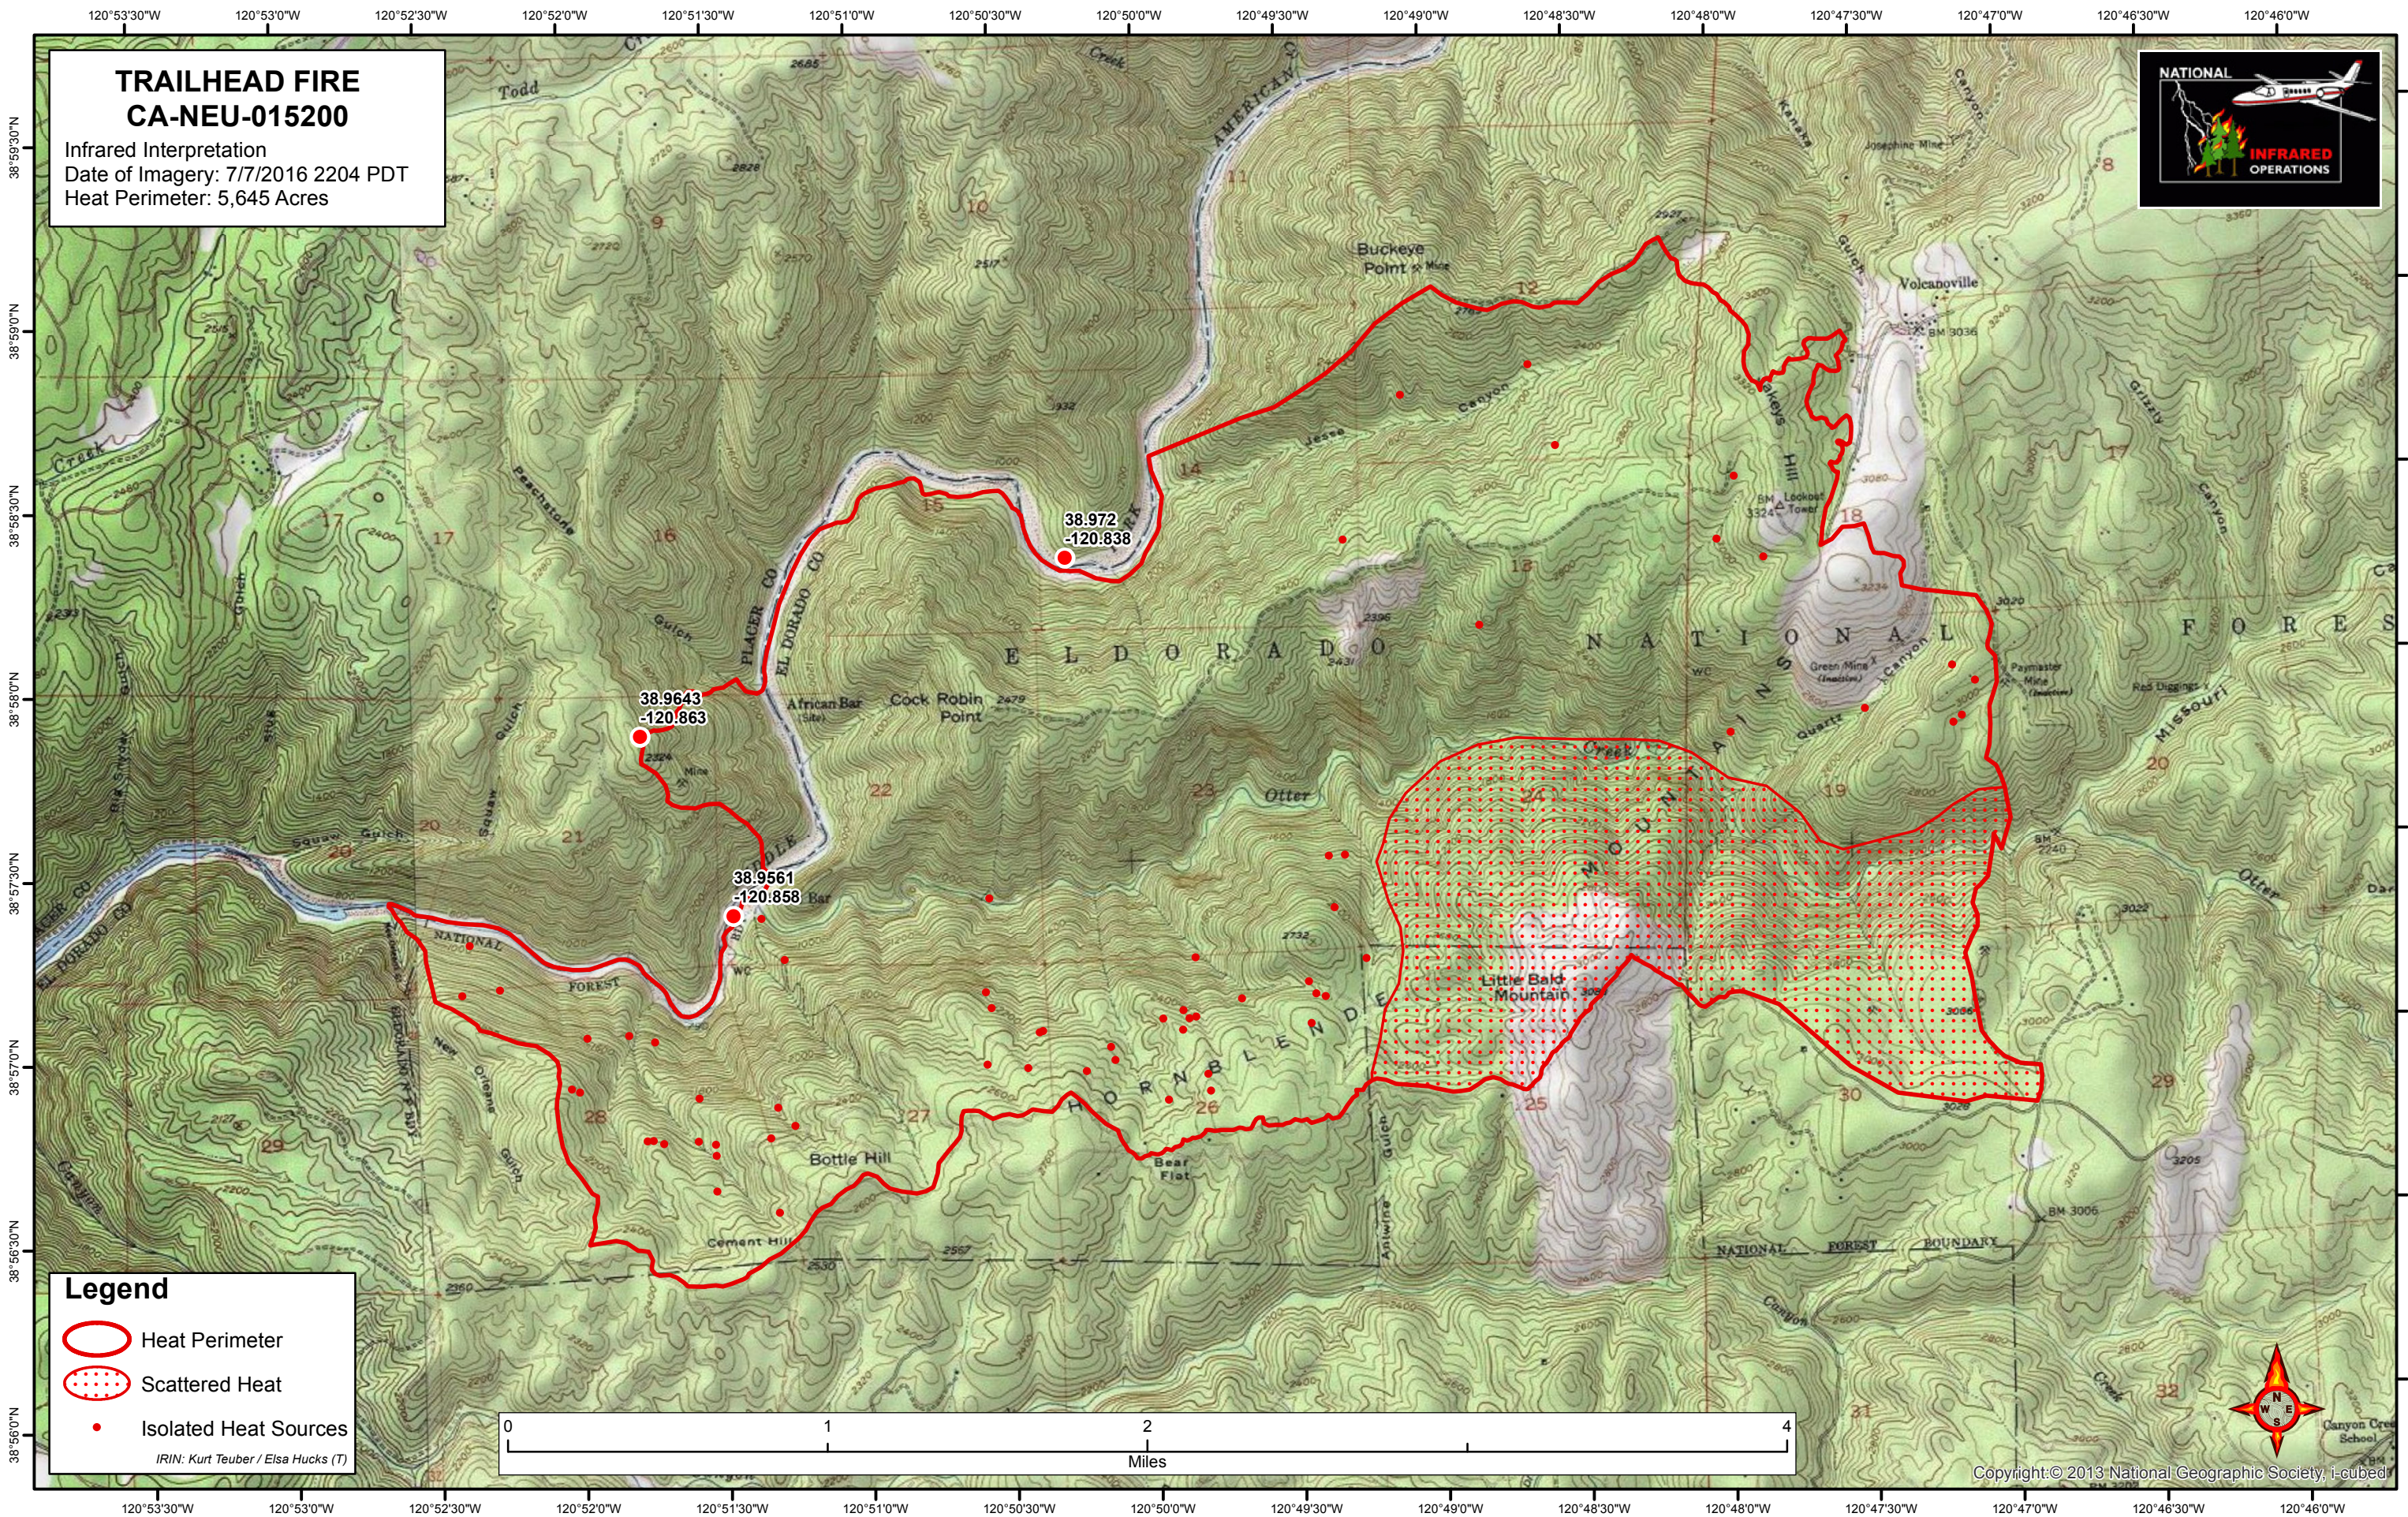

# TRAILHEAD FIRE CA-NEU-015200

Infrared Interpretation  
Date of Imagery: 7/7/2016 2204 PDT  
Heat Perimeter: 5,645 Acres

## Legend

- Heat Perimeter
- Scattered Heat
- Isolated Heat Sources

IRIN: Kurt Teuber / Elsa Hucks (T)

Copyright © 2013 National Geographic Society, i-cubed