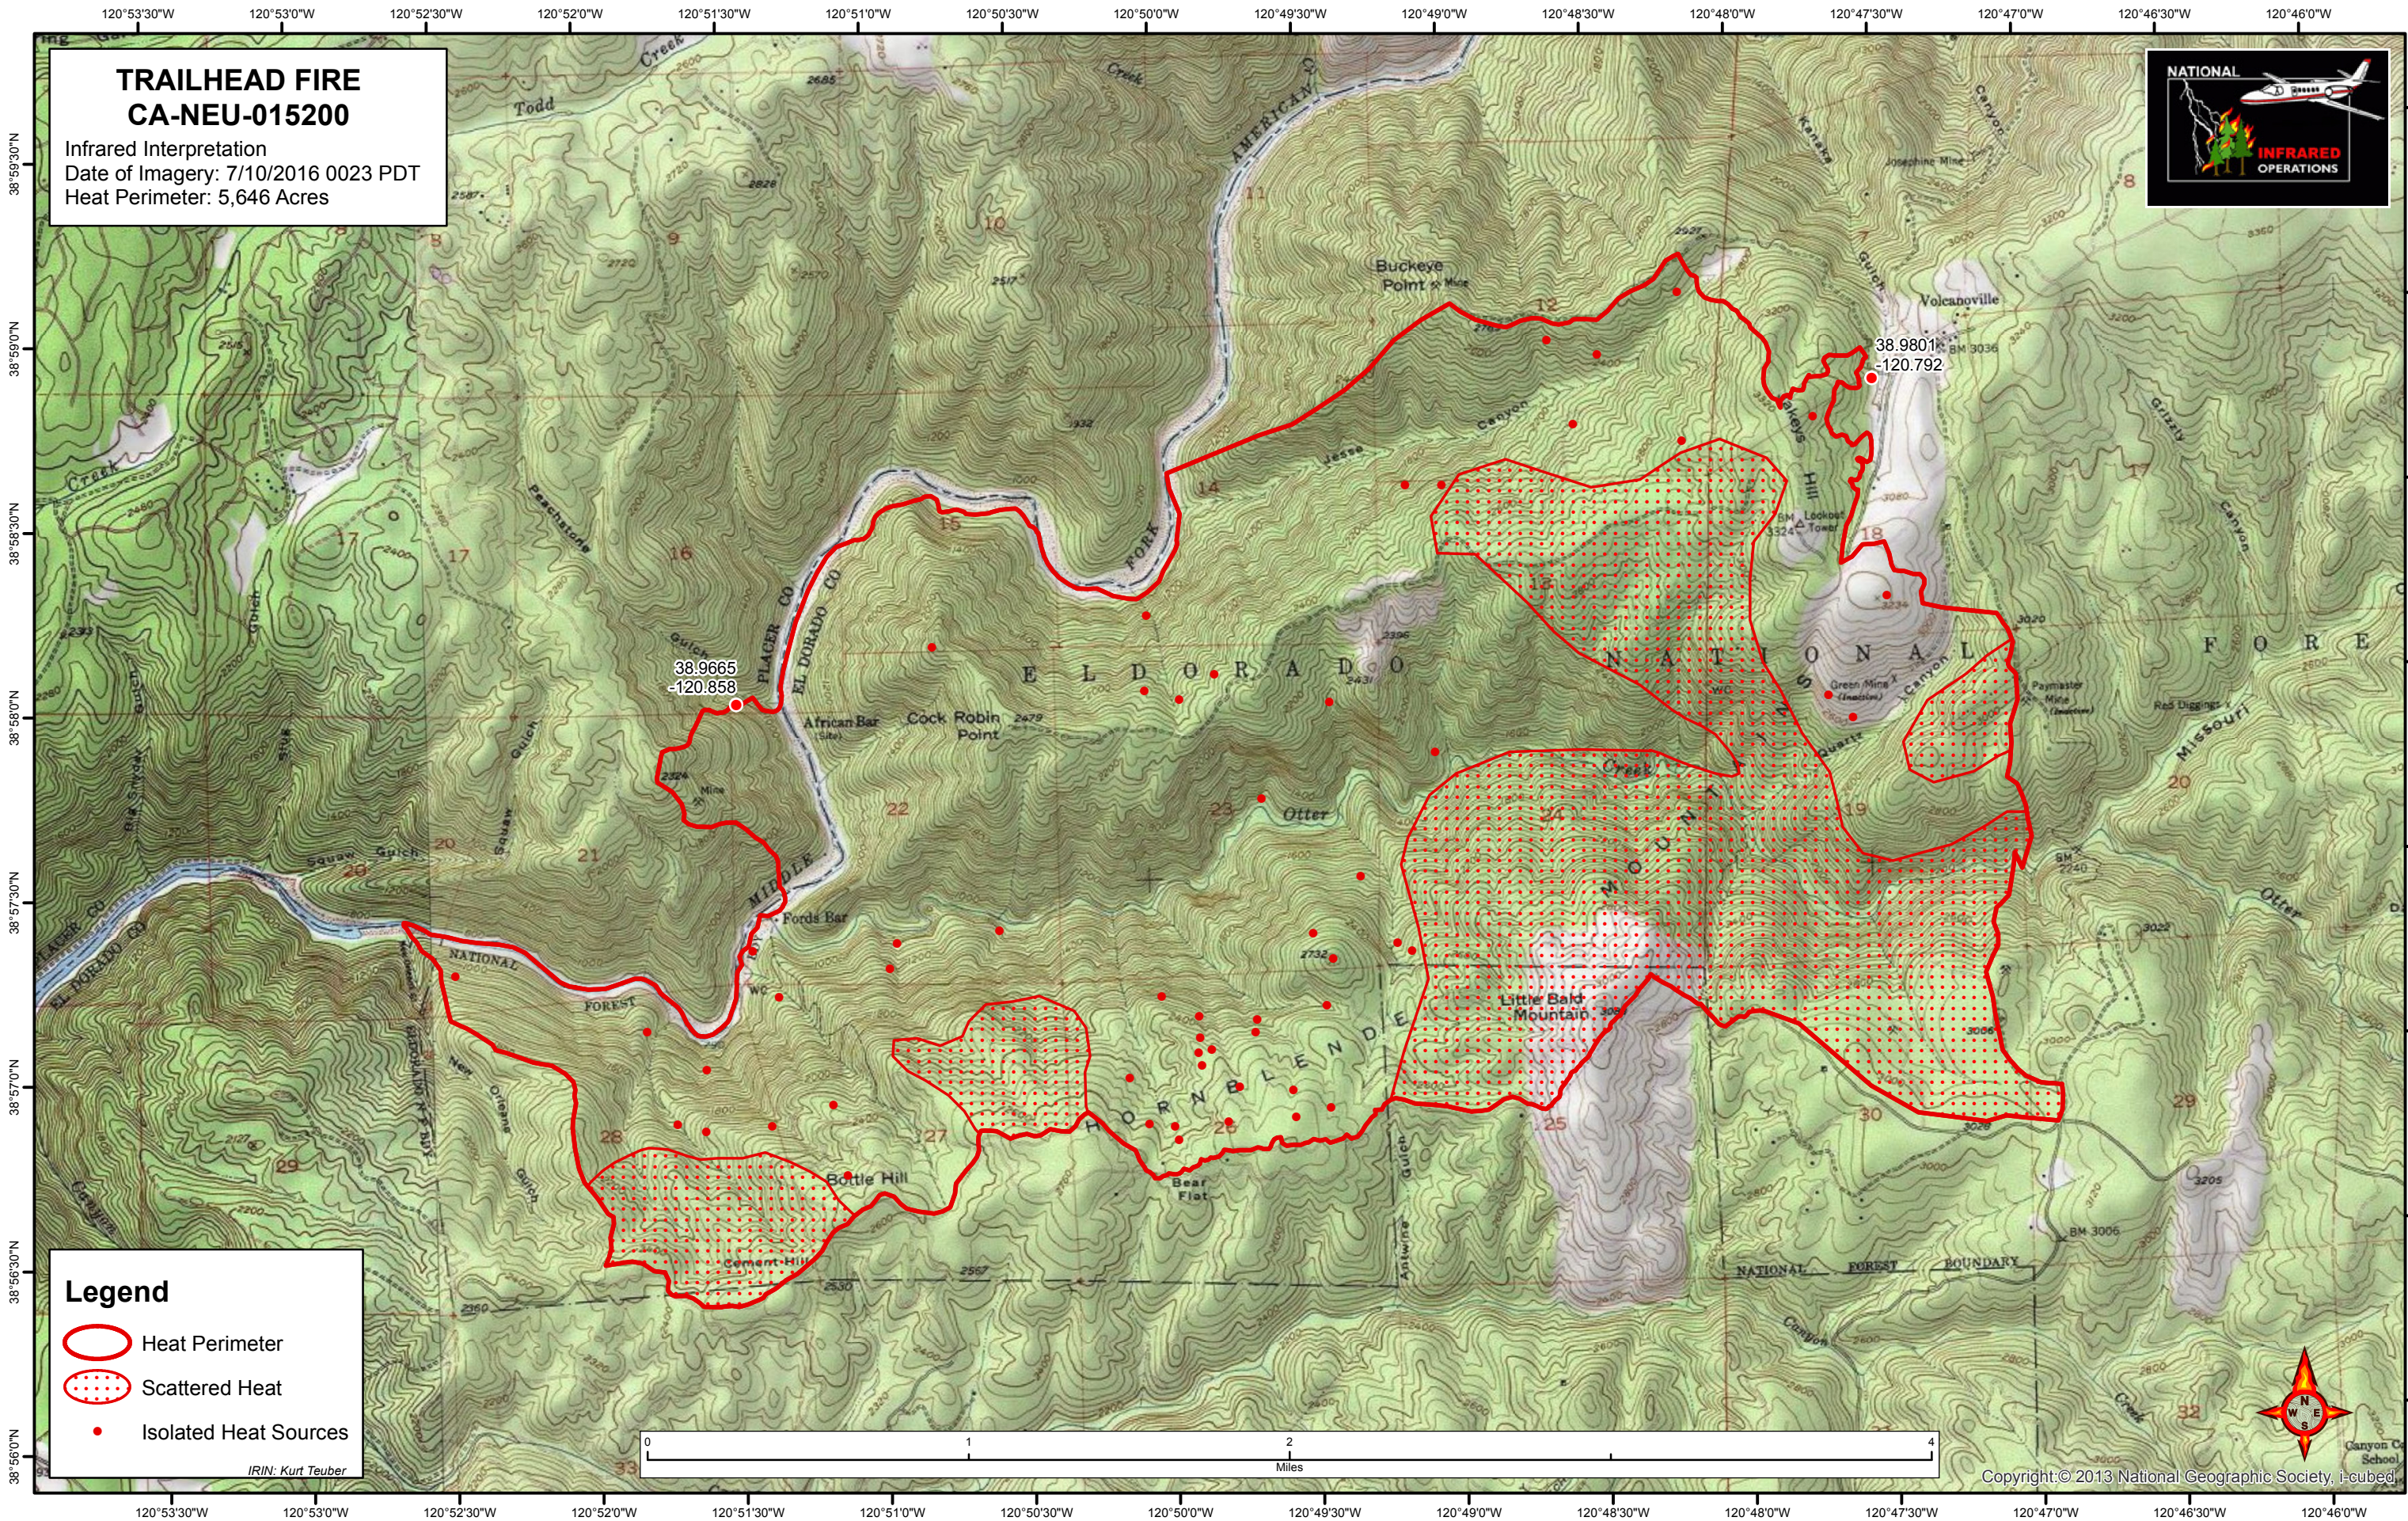

TRAILHEAD FIRE CA-NEU-015200

Infrared Interpretation
Date of Imagery: 7/10/2016 0023 PDT
Heat Perimeter: 5,646 Acres

Legend

- Heat Perimeter
- Scattered Heat
- Isolated Heat Sources

IRIN: Kurt Teuber