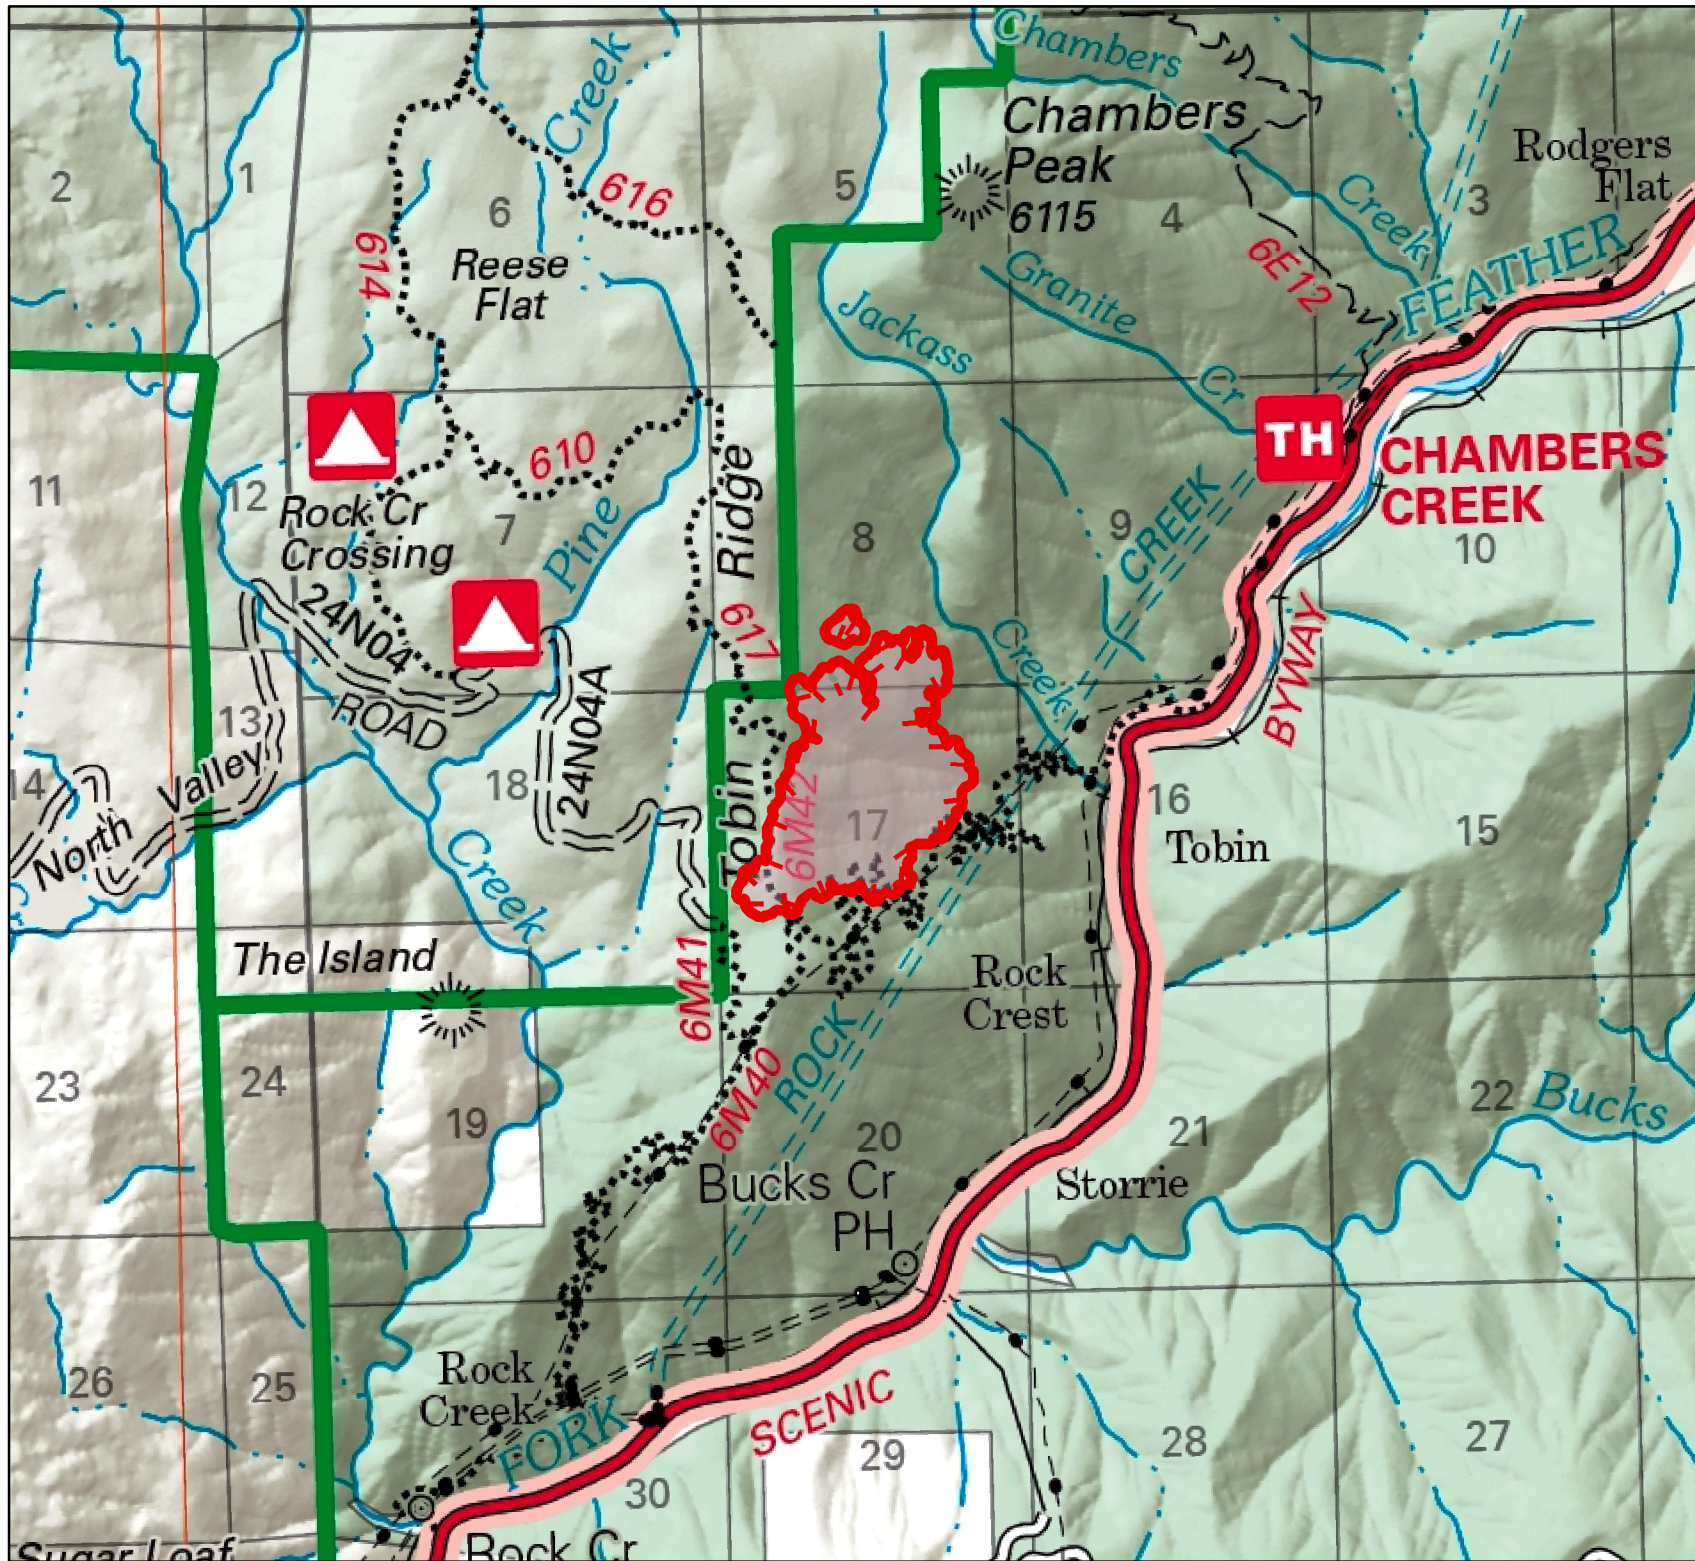

TOBIN FIRE

CA-PNF-001155

PUBLIC INFORMATION MAP

SEPTEMBER 28, 2016

246 ACRES

IR FLIGHT 09/27
@ 2153 HRS

 Uncontrolled Fire Edge

0 4,000

Feet