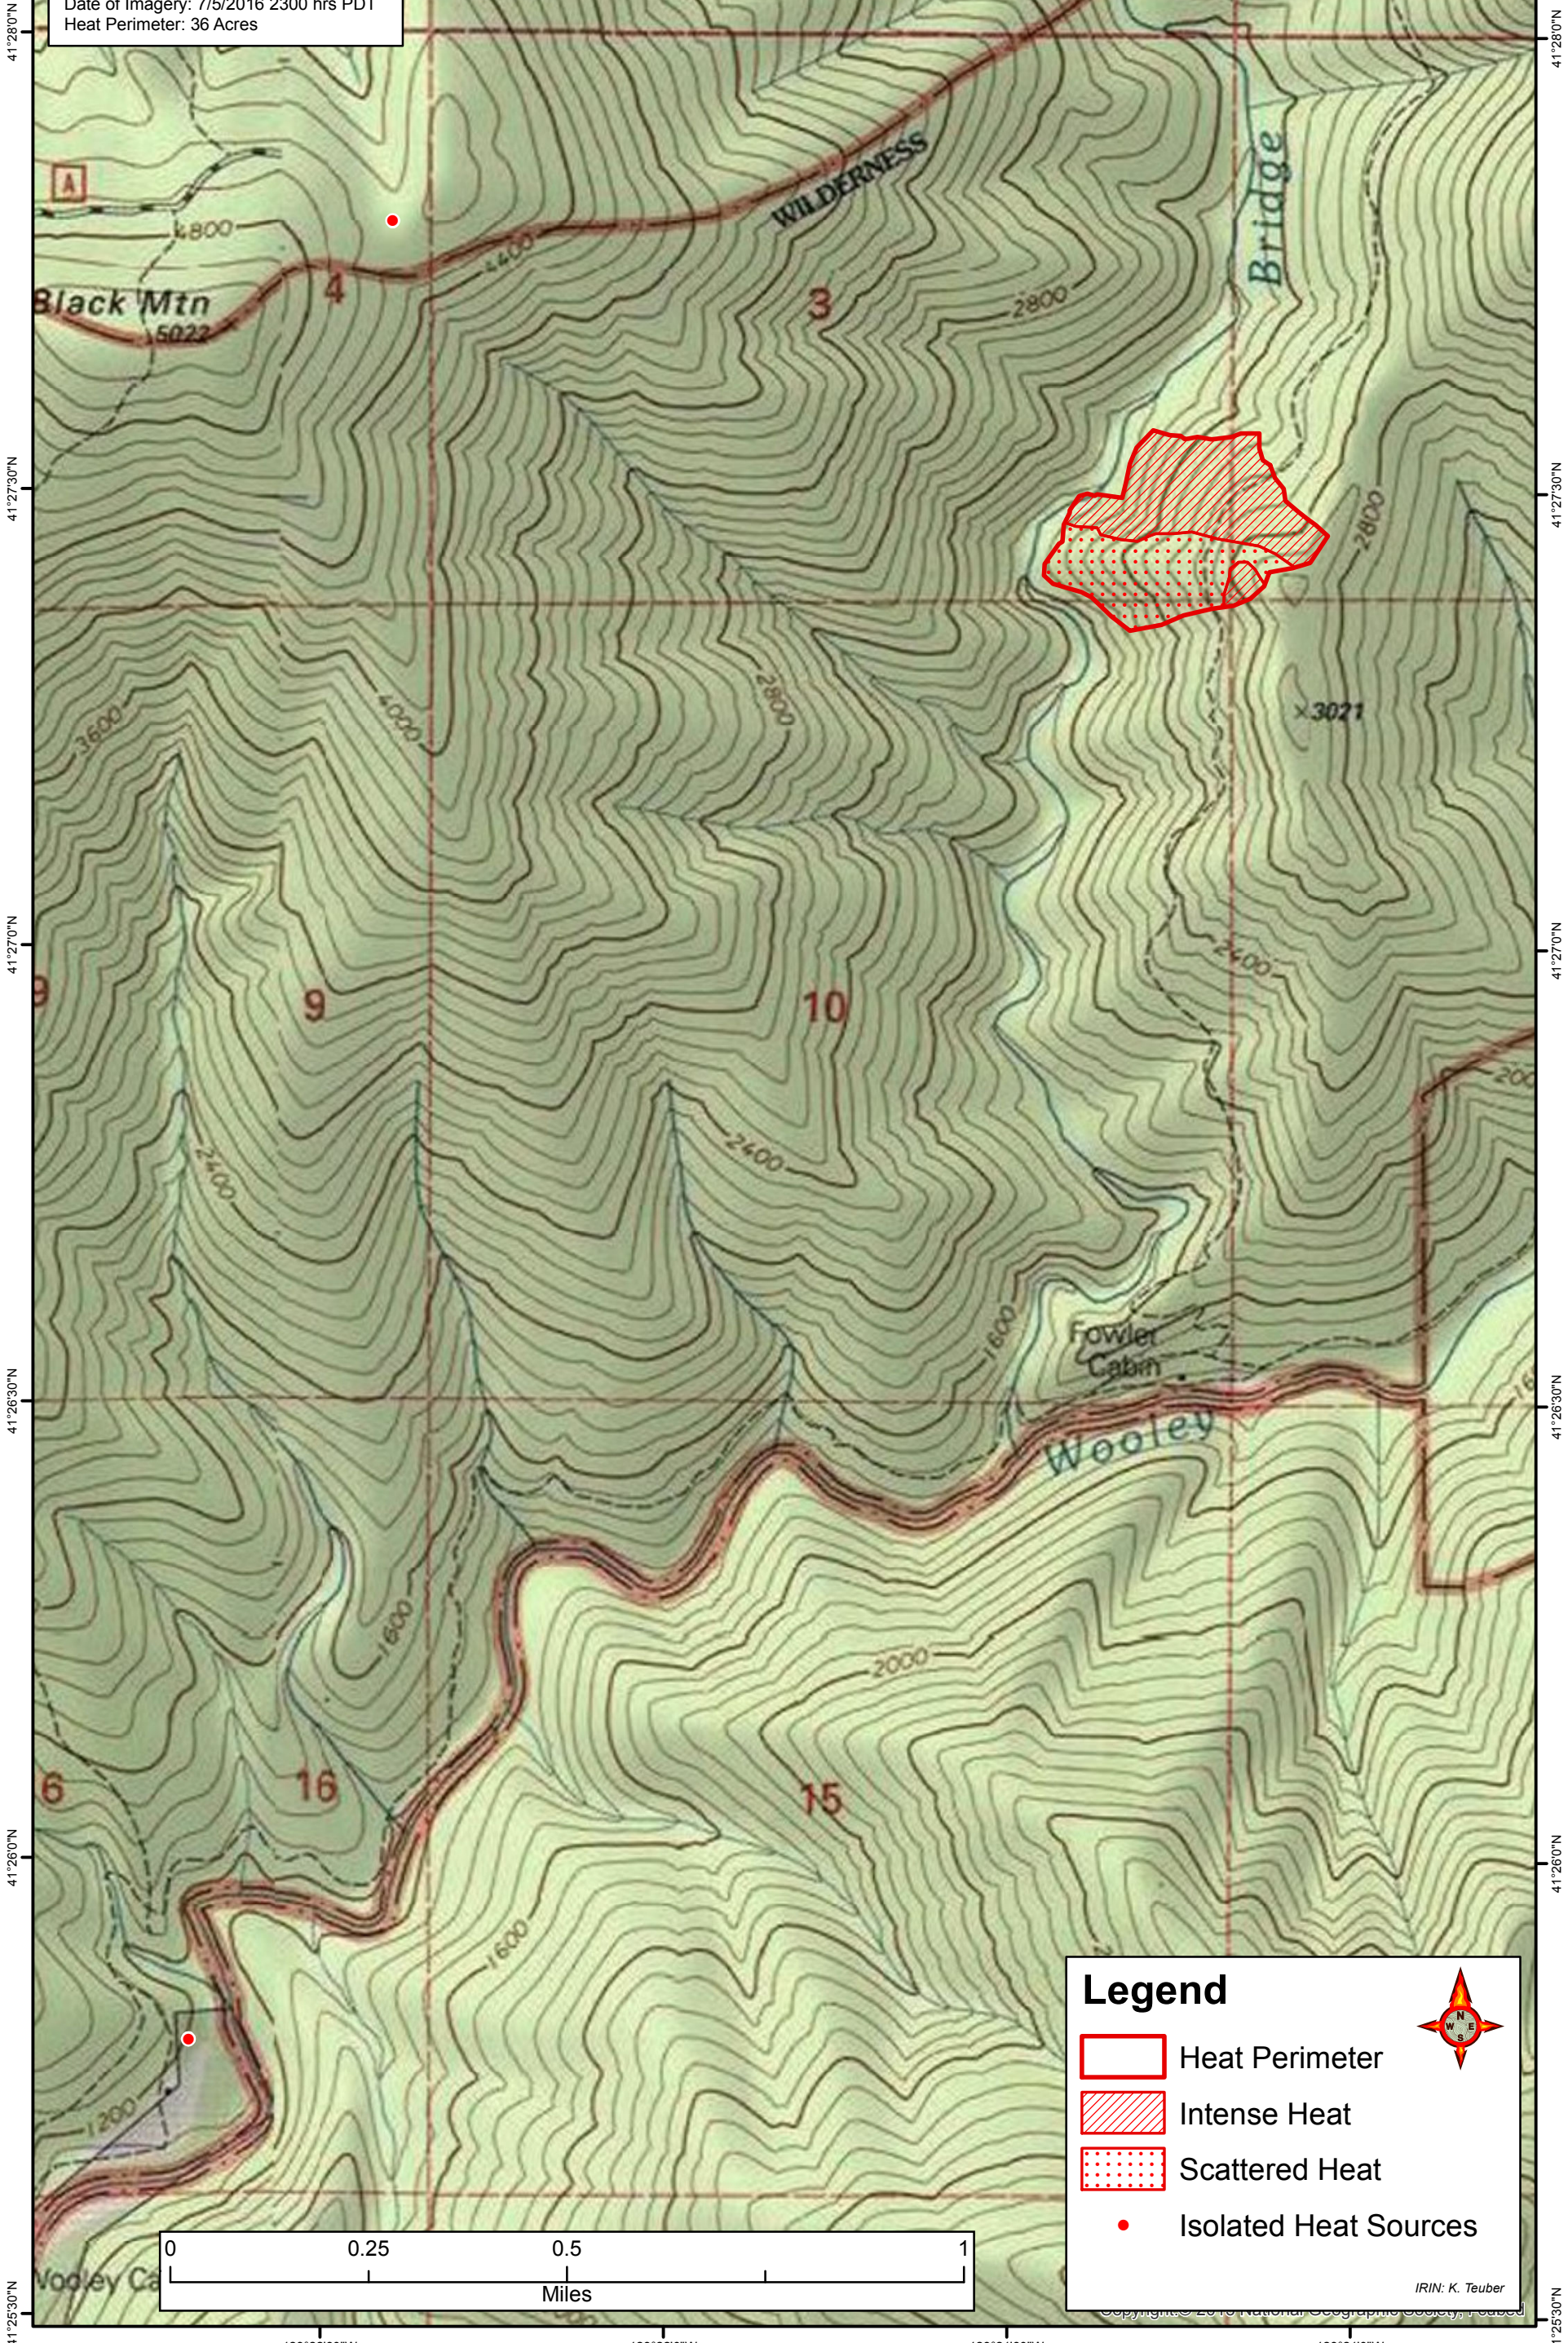

123°22'30"W 123°22'0"W 123°21'30"W 123°21'0"W

**WILDERNESS FIRE**  
**Infrared Interpretation**  
Date of Imagery: 7/5/2016 2300 hrs PDT  
Heat Perimeter: 36 Acres

**Legend**

-  Heat Perimeter
-  Intense Heat
-  Scattered Heat
-  Isolated Heat Sources

  
IRIN: K. Teuber

41°28'0"N 41°27'30"N 41°27'0"N 41°26'30"N 41°26'0"N 41°25'30"N 123°22'30"W 123°22'0"W 123°21'30"W 123°21'0"W