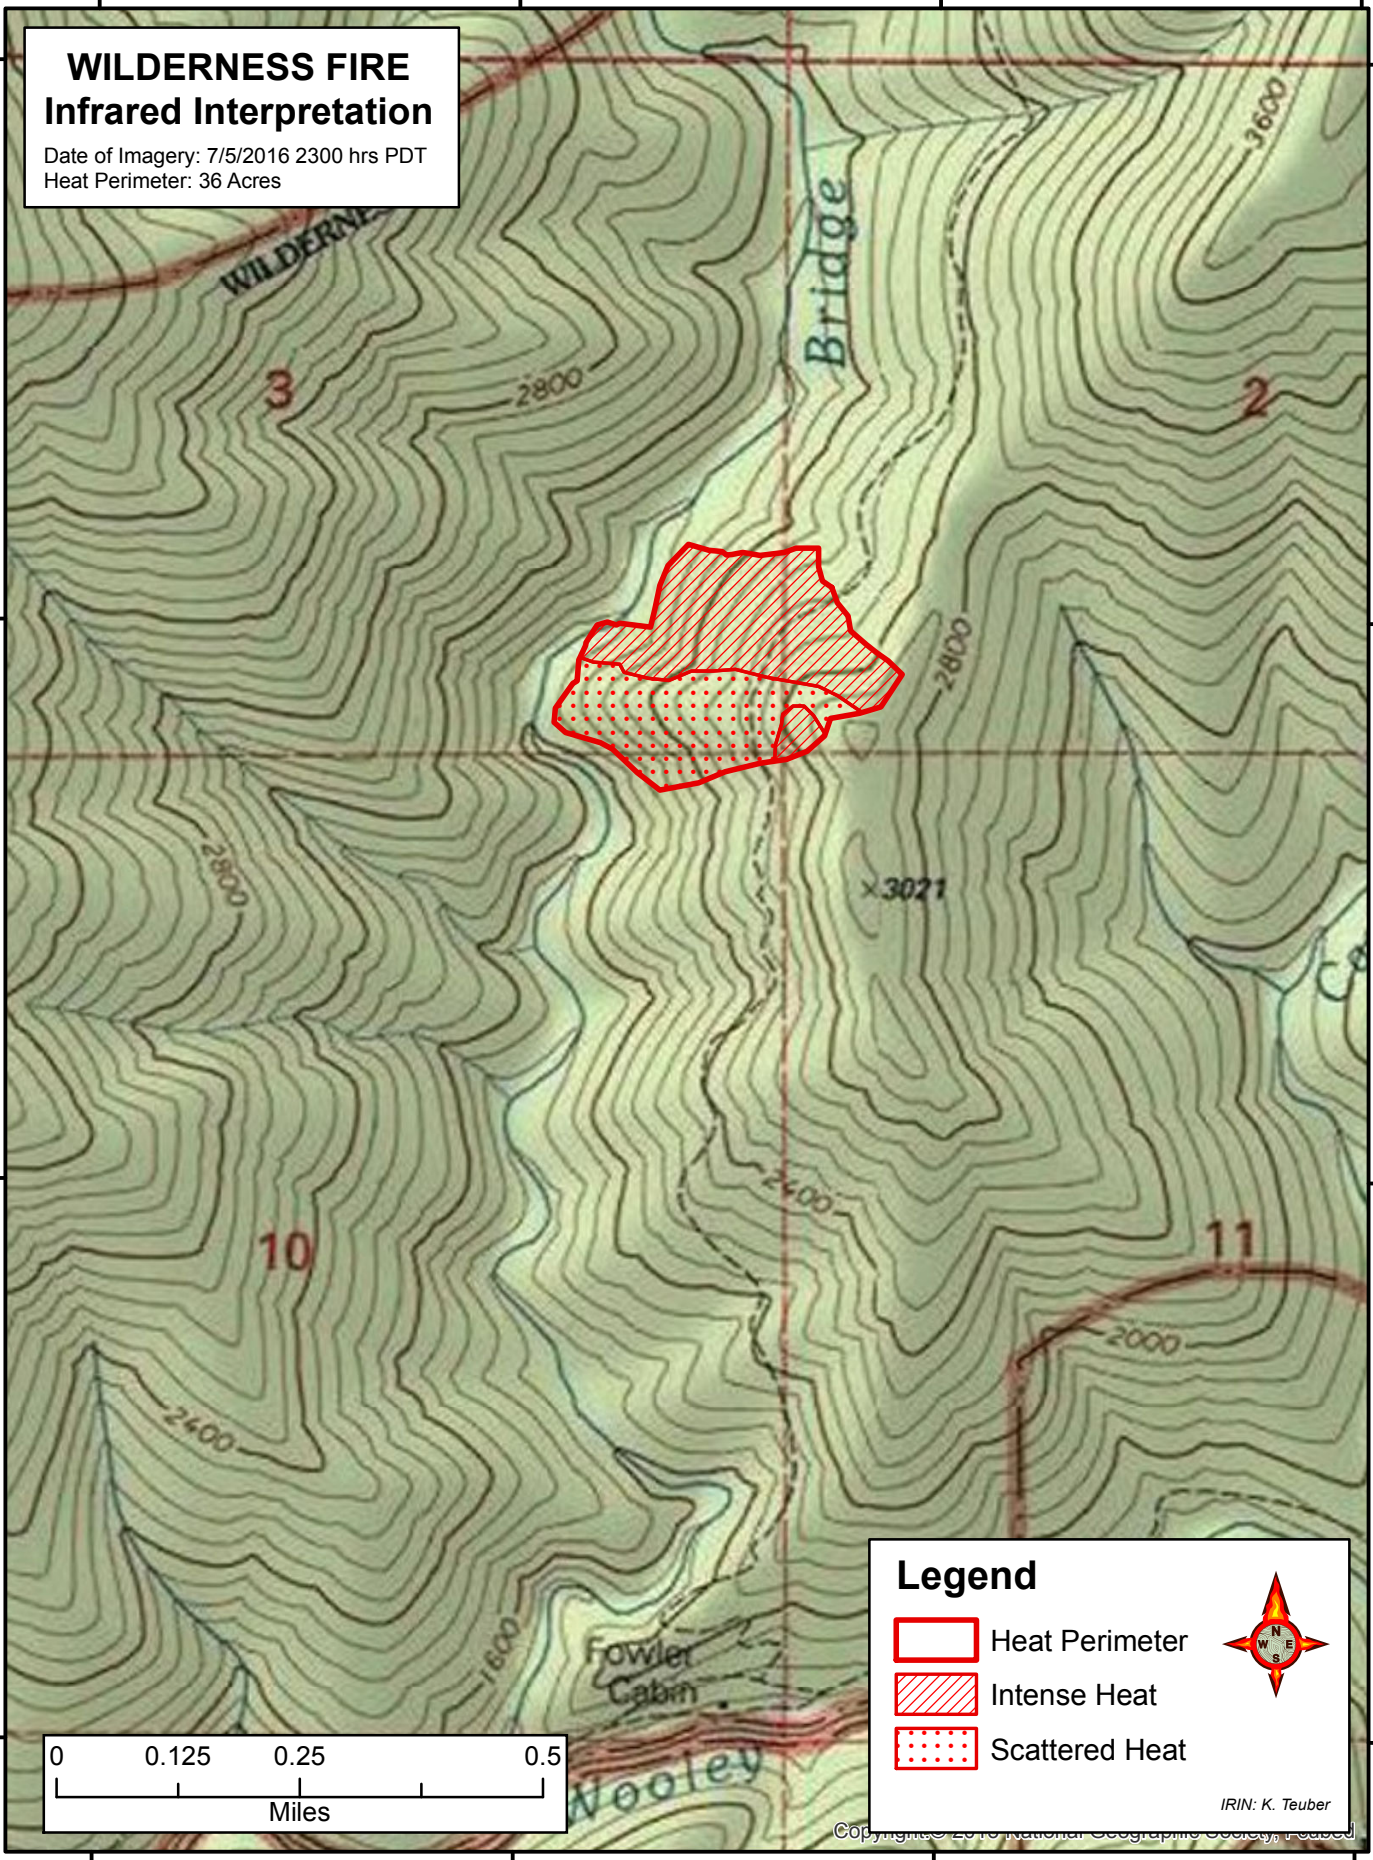

123°22'0"W

123°21'30"W

123°21'0"W

123°20'30"W

41°28'0"N

41°28'0"N

WILDERNESS FIRE
Infrared Interpretation
 Date of Imagery: 7/5/2016 2300 hrs PDT
 Heat Perimeter: 36 Acres

41°27'30"N

41°27'30"N

41°27'0"N

41°27'0"N

41°26'30"N

41°26'30"N

123°22'0"W

123°21'30"W

123°21'0"W

123°20'30"W

Legend

-  Heat Perimeter
-  Intense Heat
-  Scattered Heat

IRIN: K. Teuber

Copyright © 2016 National Geographic Society, Inc.