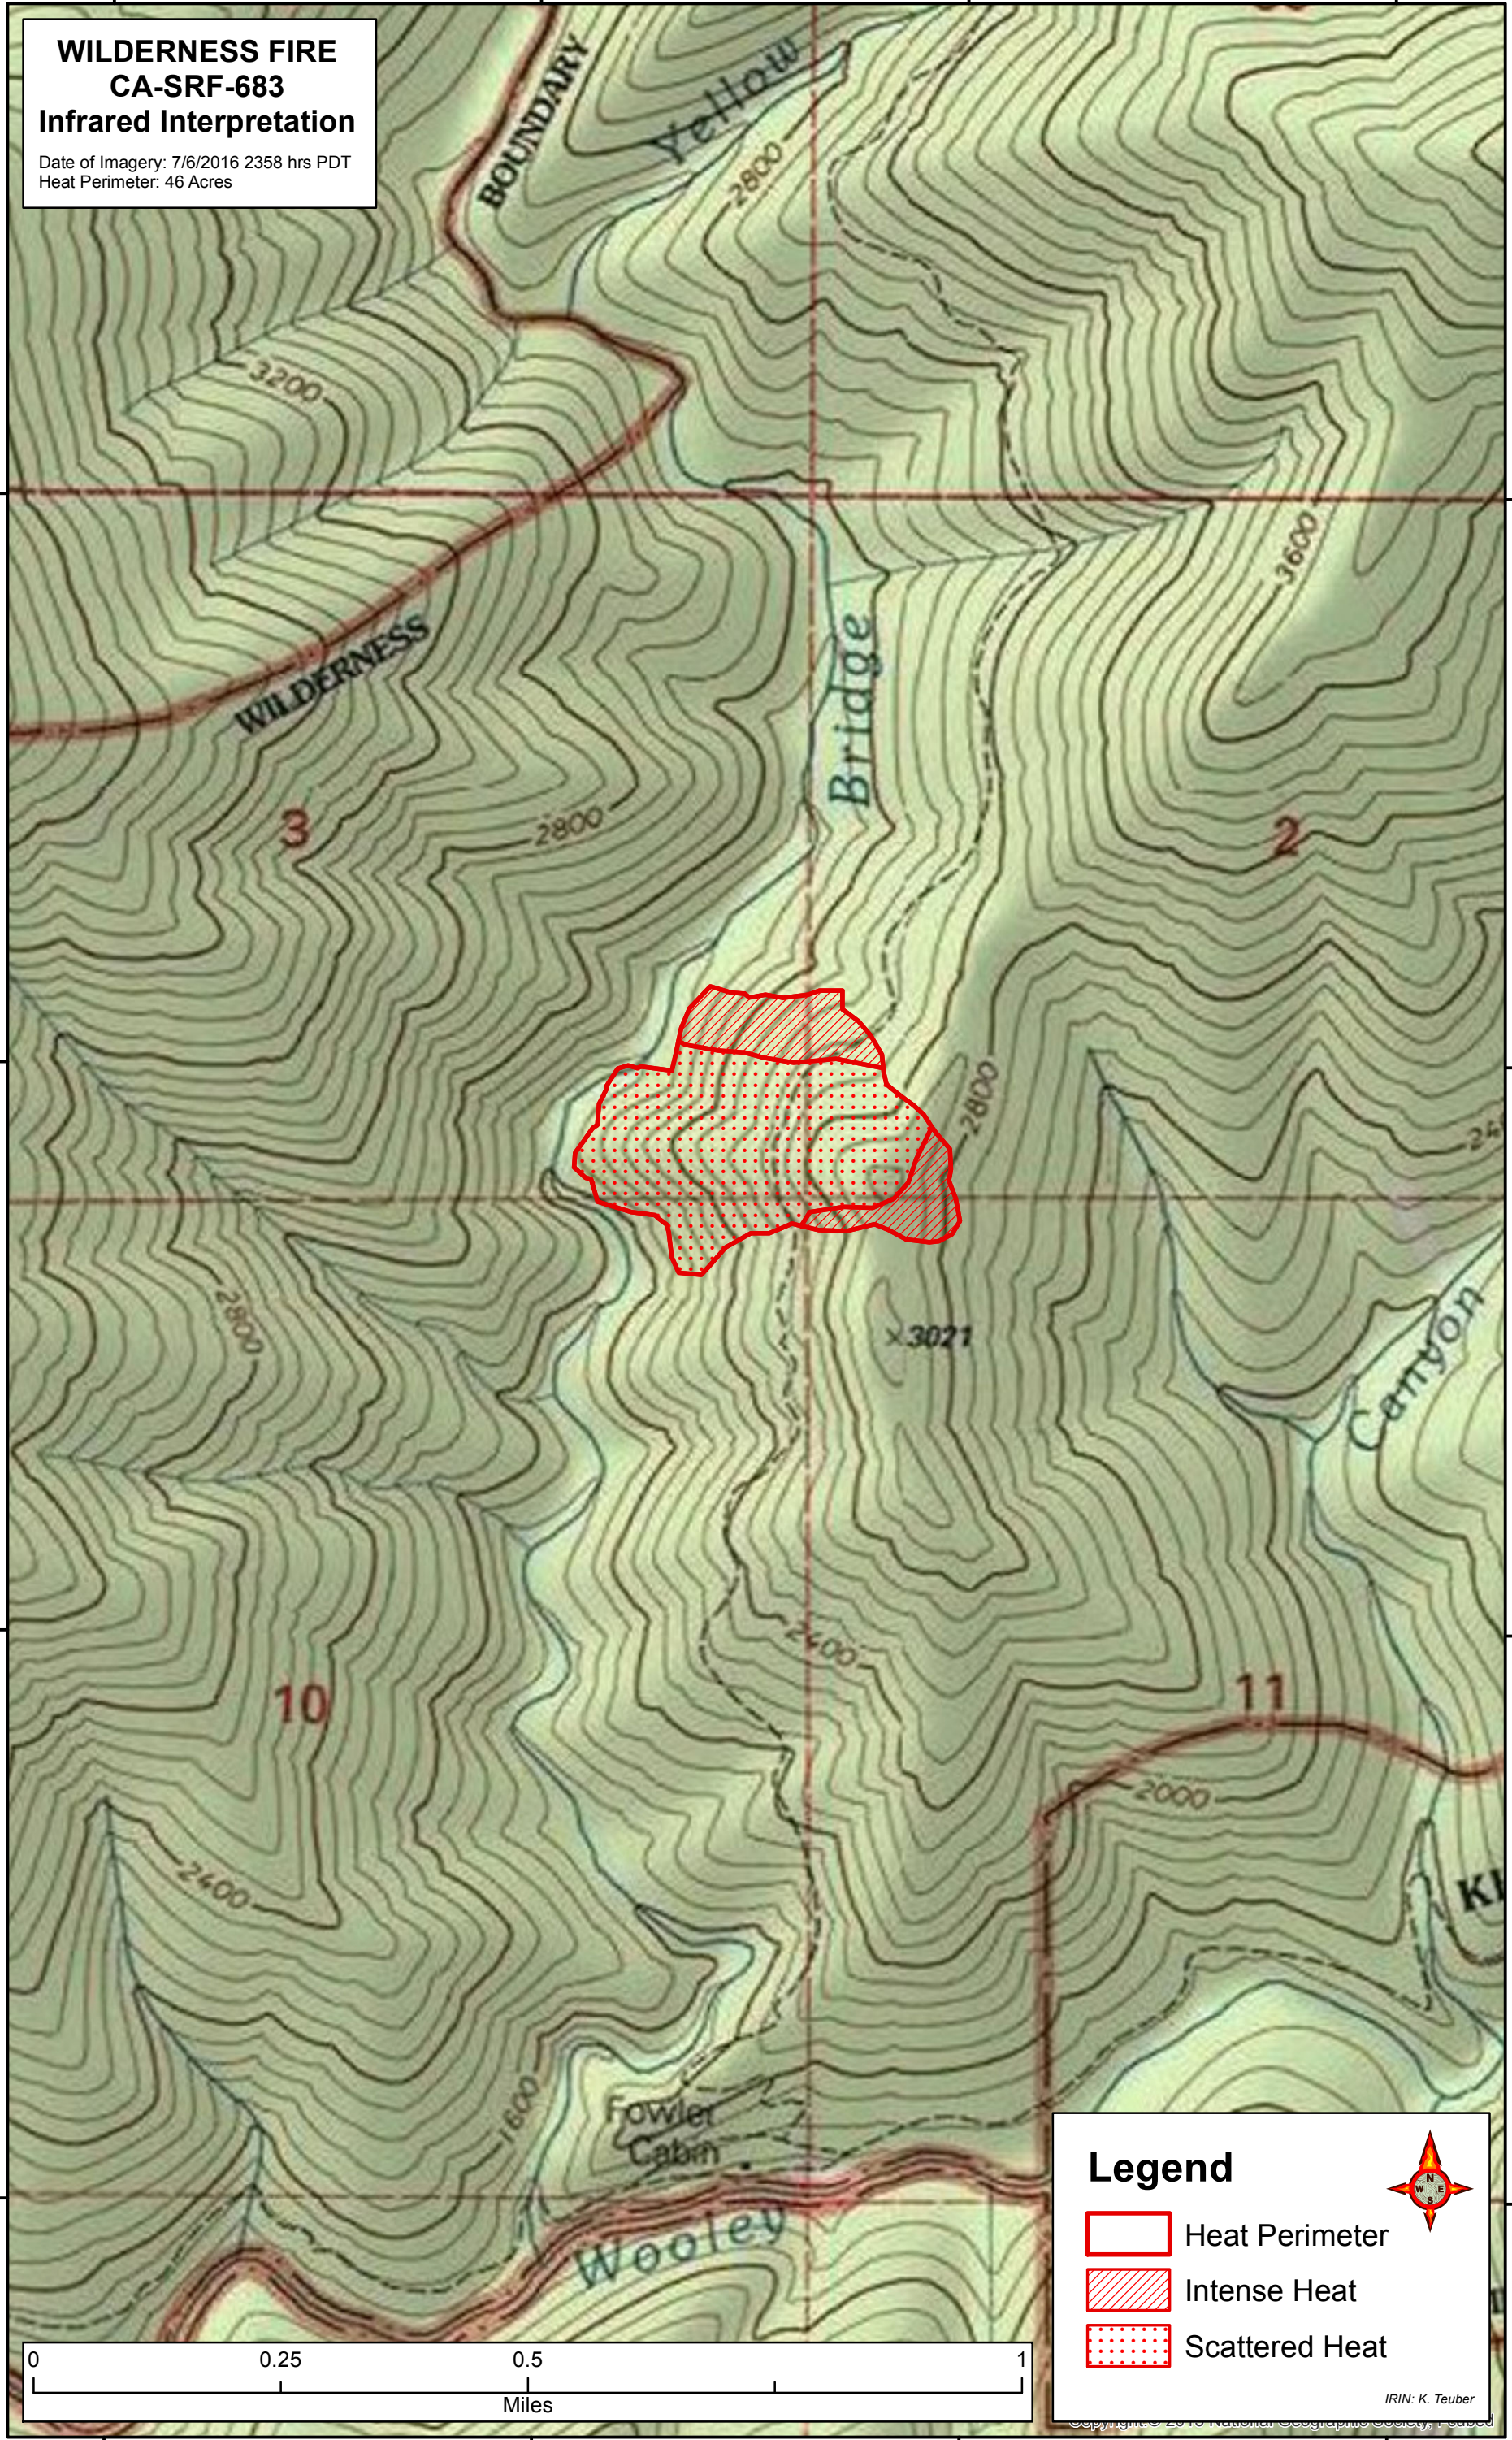

123°22'0"W

123°21'30"W

123°21'0"W

123°20'30"W

WILDERNESS FIRE CA-SRF-683 Infrared Interpretation

Date of Imagery: 7/6/2016 2358 hrs PDT
Heat Perimeter: 46 Acres

41°28'0"N

41°28'0"N

41°27'30"N

41°27'30"N

41°27'0"N

41°27'0"N

41°26'30"N

41°26'30"N

Legend

-  Heat Perimeter
-  Intense Heat
-  Scattered Heat

IRIN: K. Teuber

123°22'0"W

123°21'30"W

123°21'0"W

123°20'30"W