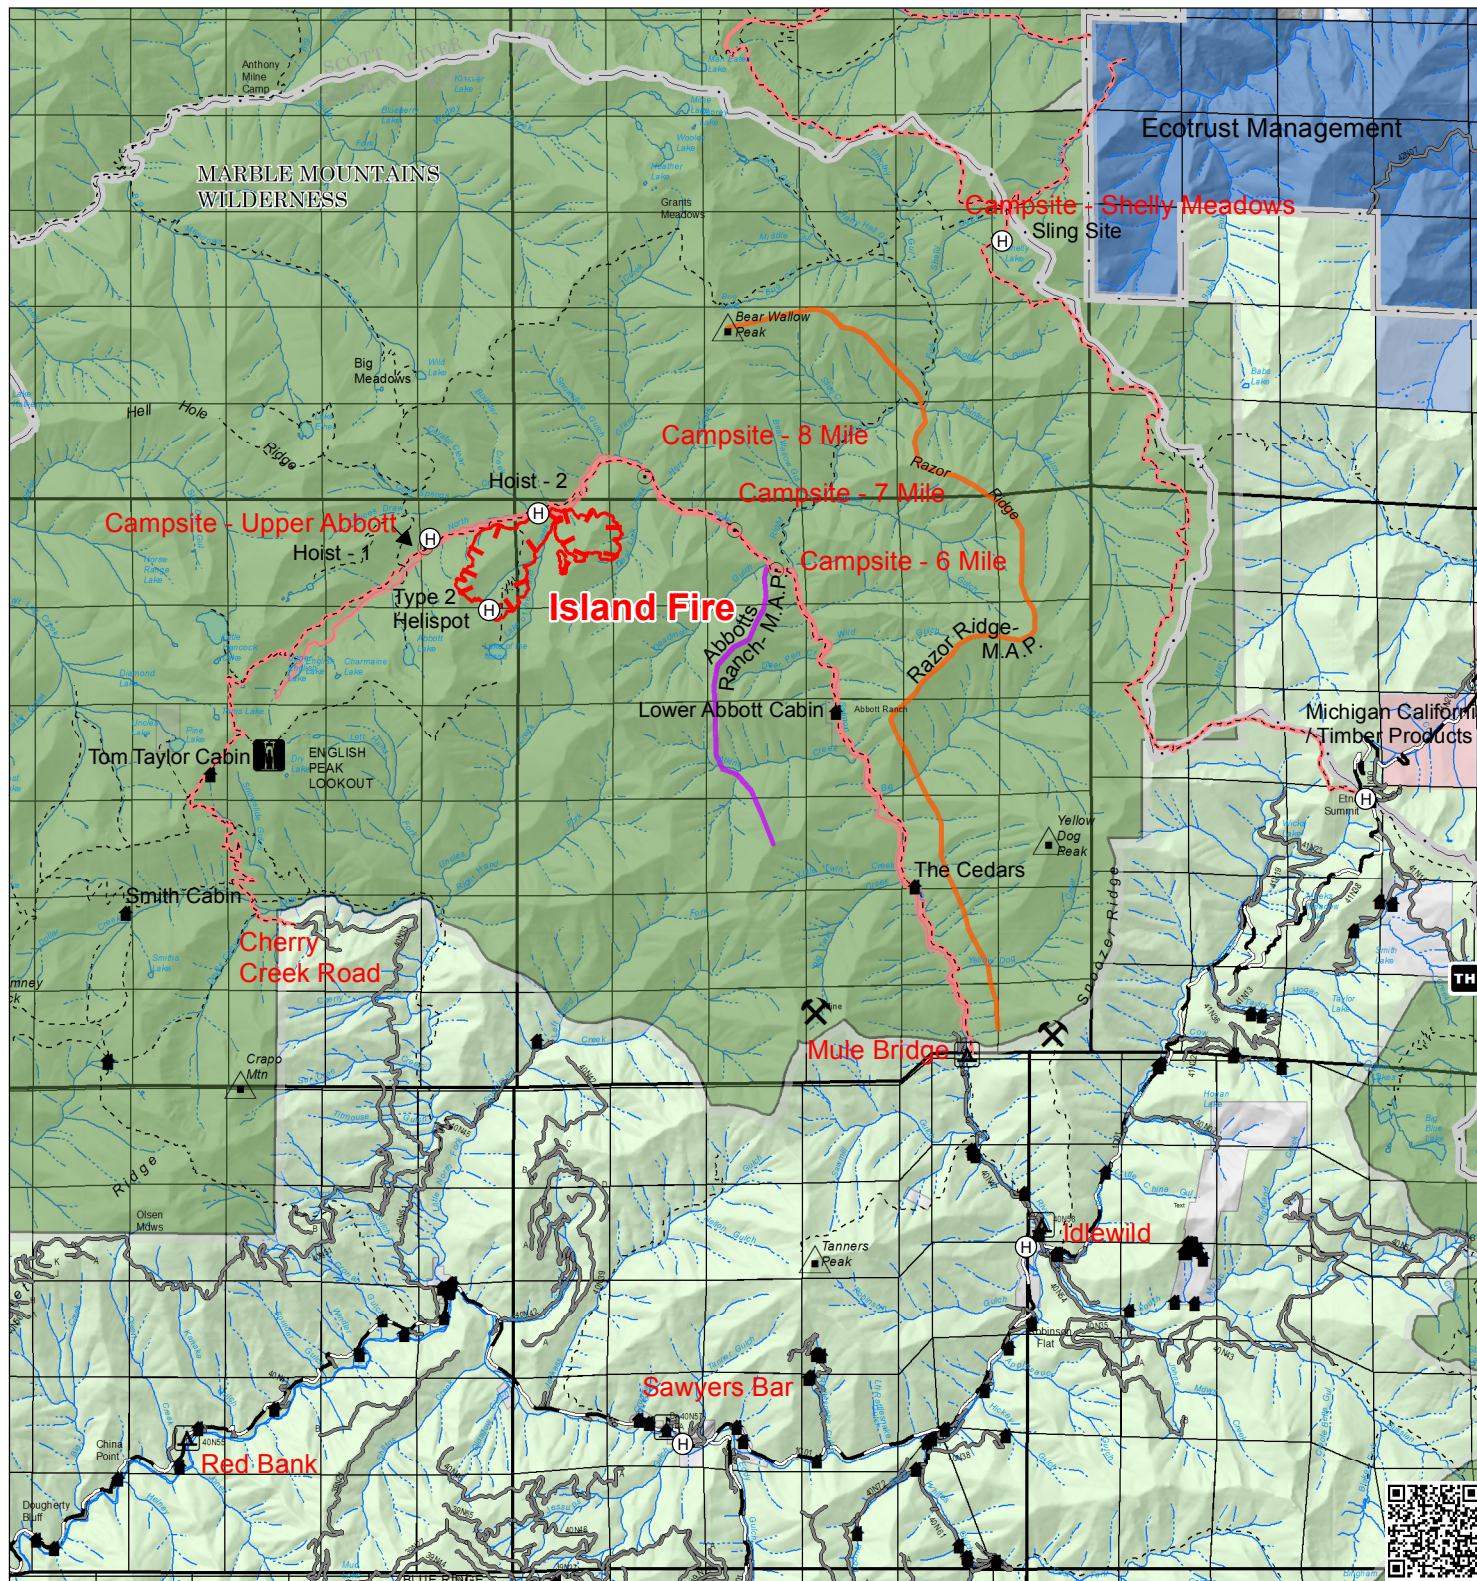

Island Fire Incident Map

CA-KNF-004540

Salmon River Ranger District
Klamath National Forest

Legend

- Fire Perimeter, 7/8/2017** — North Fork Salmon River - M.A.P. Ranger Station Private Land within the Forest Boundary
- 567 Acres Razor Ridge - M.A.P. Lookout National Forest Land
- Access Trails Helispots Wilderness Area
- Abbotts Ranch - M.A.P. Campground