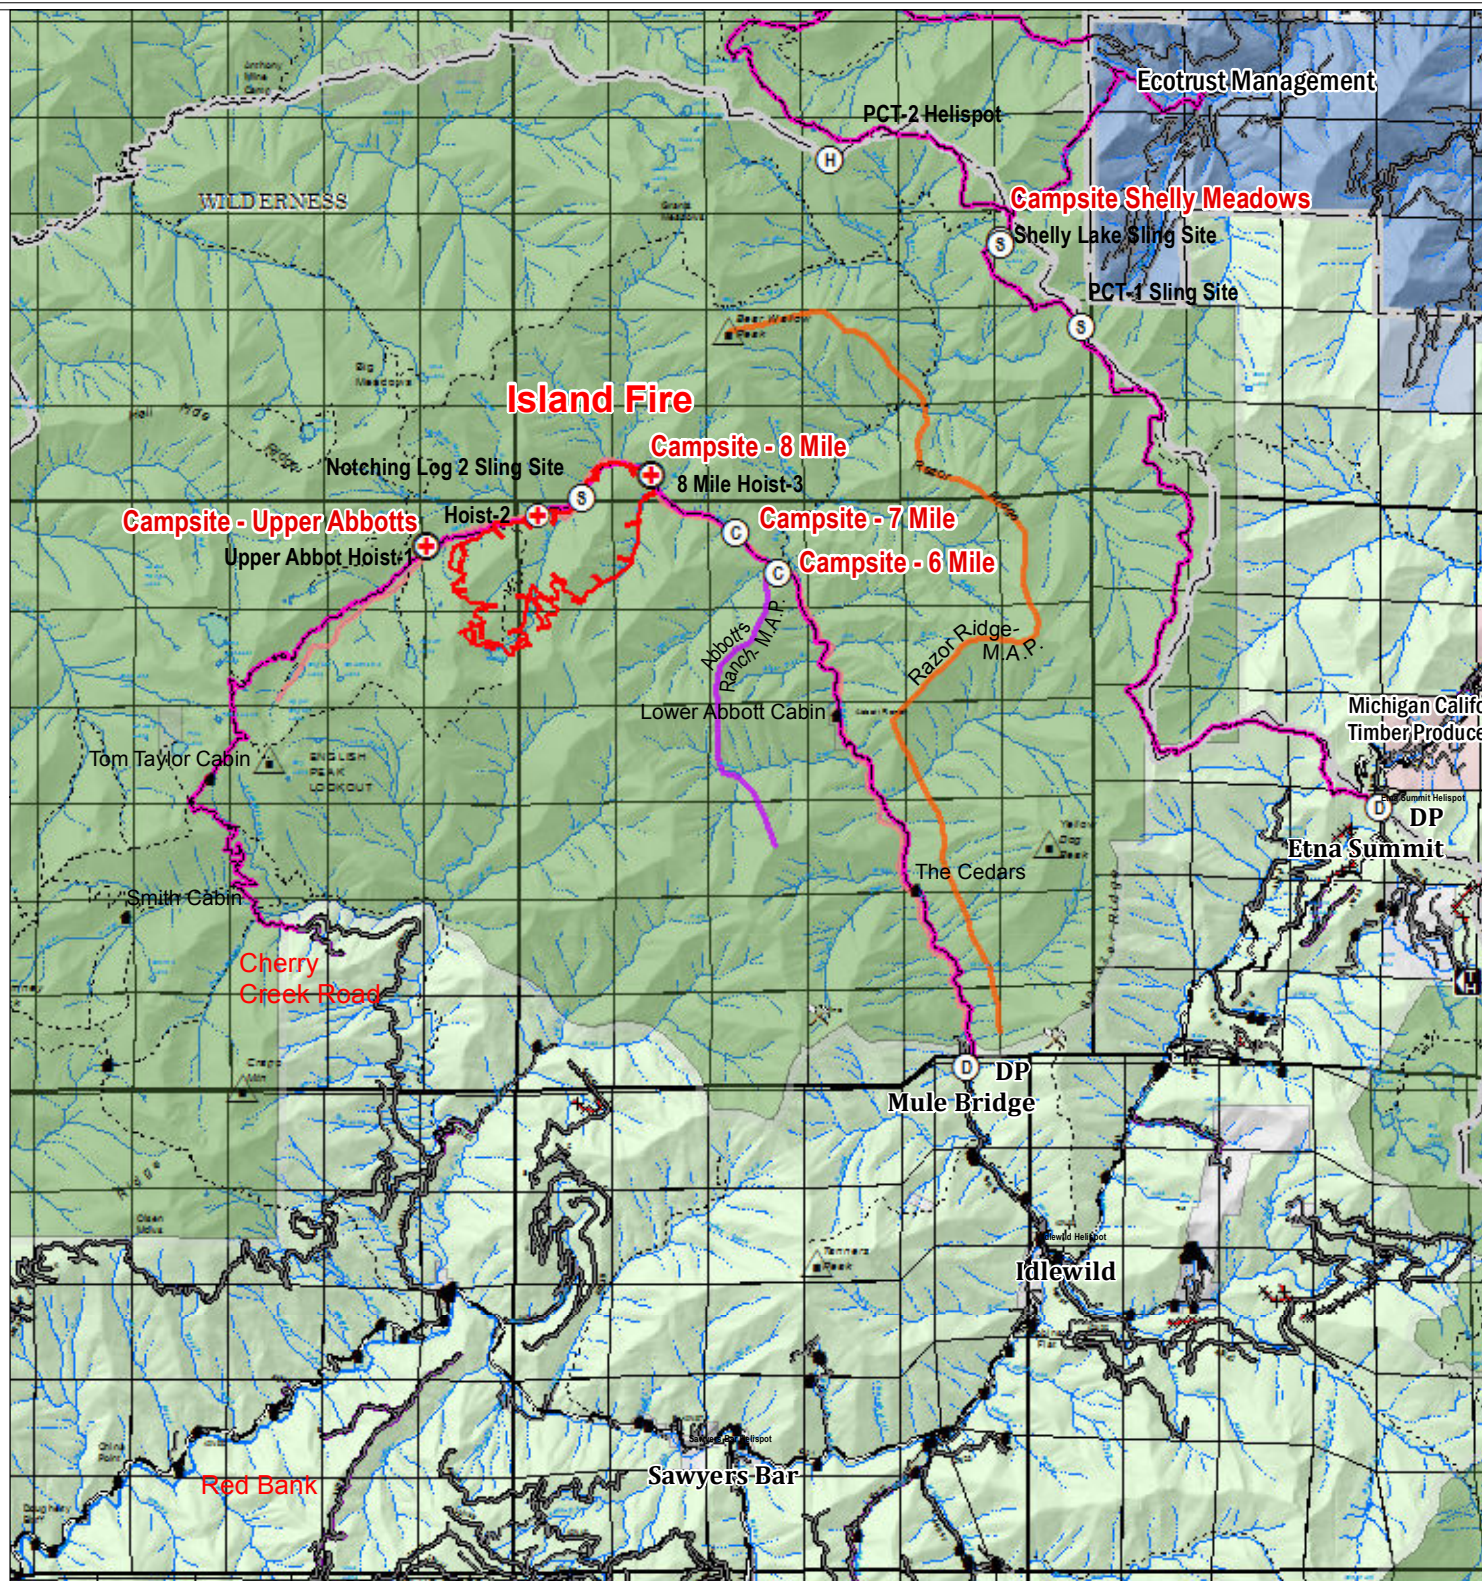

Island Fire Incident Map

CA-KNF-004540

Salmon River Ranger District
Klamath National Forest

Legend

- Fire Perimeter, 7/24/2017
- 1276 Acres
- Access Trails
- Abbotts Ranch - M.A.P.
- North Fork Salmon River - M.A.P.
- Razor Ridge - M.A.P.
- © Camp Site
- Ⓢ Sling Site
- Ⓜ Helispot
- Ⓣ Drop Point
- ⊕ Hoist Site
- ▭ Wilderness Area
- ▭ Private Land within the Forest Boundary
- ▭ National Forest Land

July 25, 2017, AM