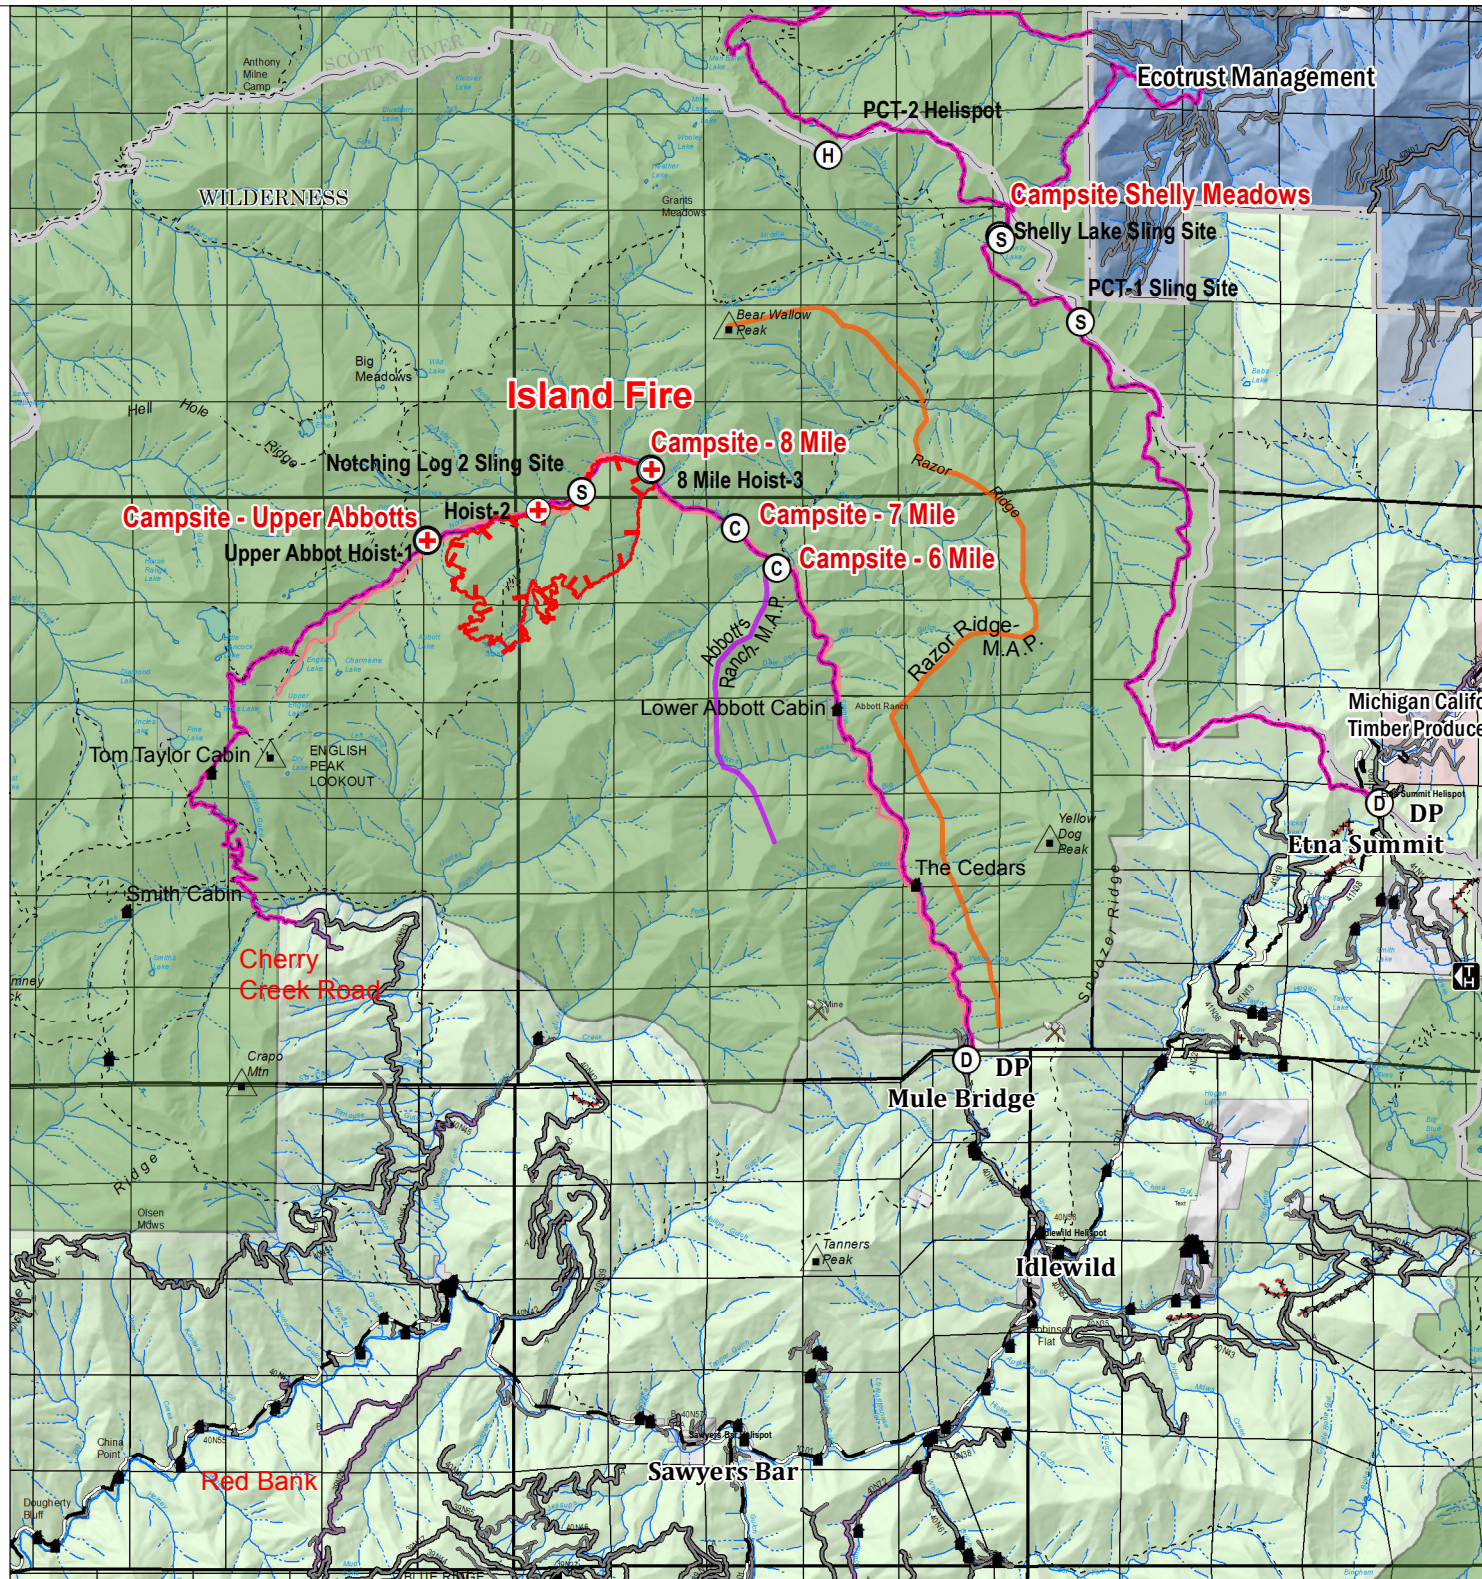

Island Fire Incident Map

CA-KNF-004540

Salmon River Ranger District
Klamath National Forest

Legend

- Fire Perimeter, 7/25/2017
- 1291 Acres
- Access Trails
- Abbots Ranch - M.A.P.
- North Fork Salmon River - M.A.P.
- Razor Ridge - M.A.P.
- Ⓒ Camp Site
- Ⓓ Drop Point
- Ⓔ Hoist Site
- Ⓕ Sling Site
- Ⓗ Helispot
- Ⓘ Wilderness Area
- ▭ Private Land within the Forest Boundary
- ▭ National Forest Land

July 26, 2017, AM