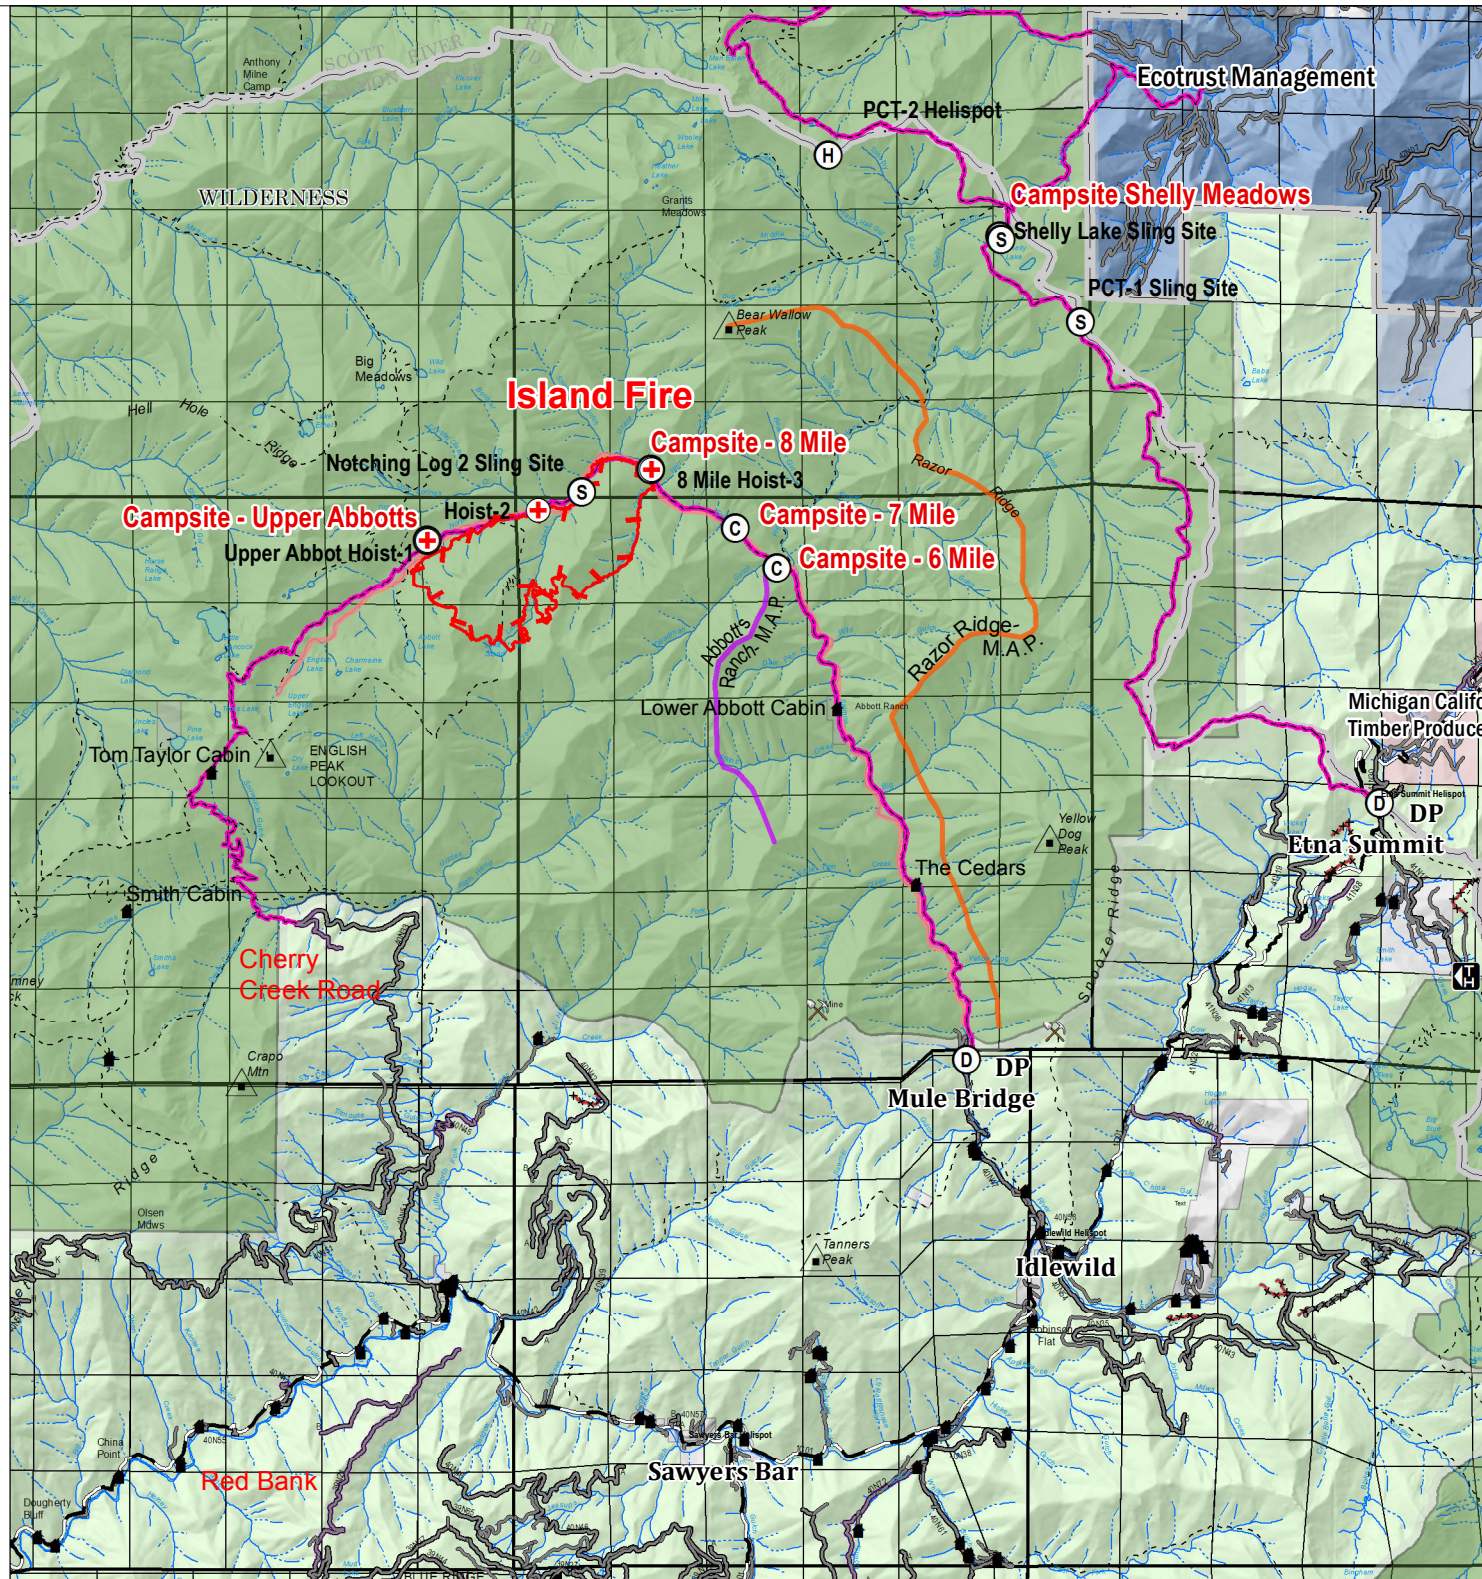

# Island Fire Incident Map

CA-KNF-004540

Salmon River Ranger District  
Klamath National Forest

### Legend

Fire Perimeter, 8/4/2017 — Abbotts Ranch - M.A.P.

1468 Acres

Access Trails

North Fork Salmon River - M.A.P.

Razor Ridge - M.A.P.

Ⓒ Camp Site

Ⓓ Drop Point

Ⓗ Helispot

⊕ Hoist Site

Ⓔ Sling Site

Wilderness Area

Private Land within the Forest Boundary

National Forest Land

1 in = 2 mi

August 5, 2017, AM