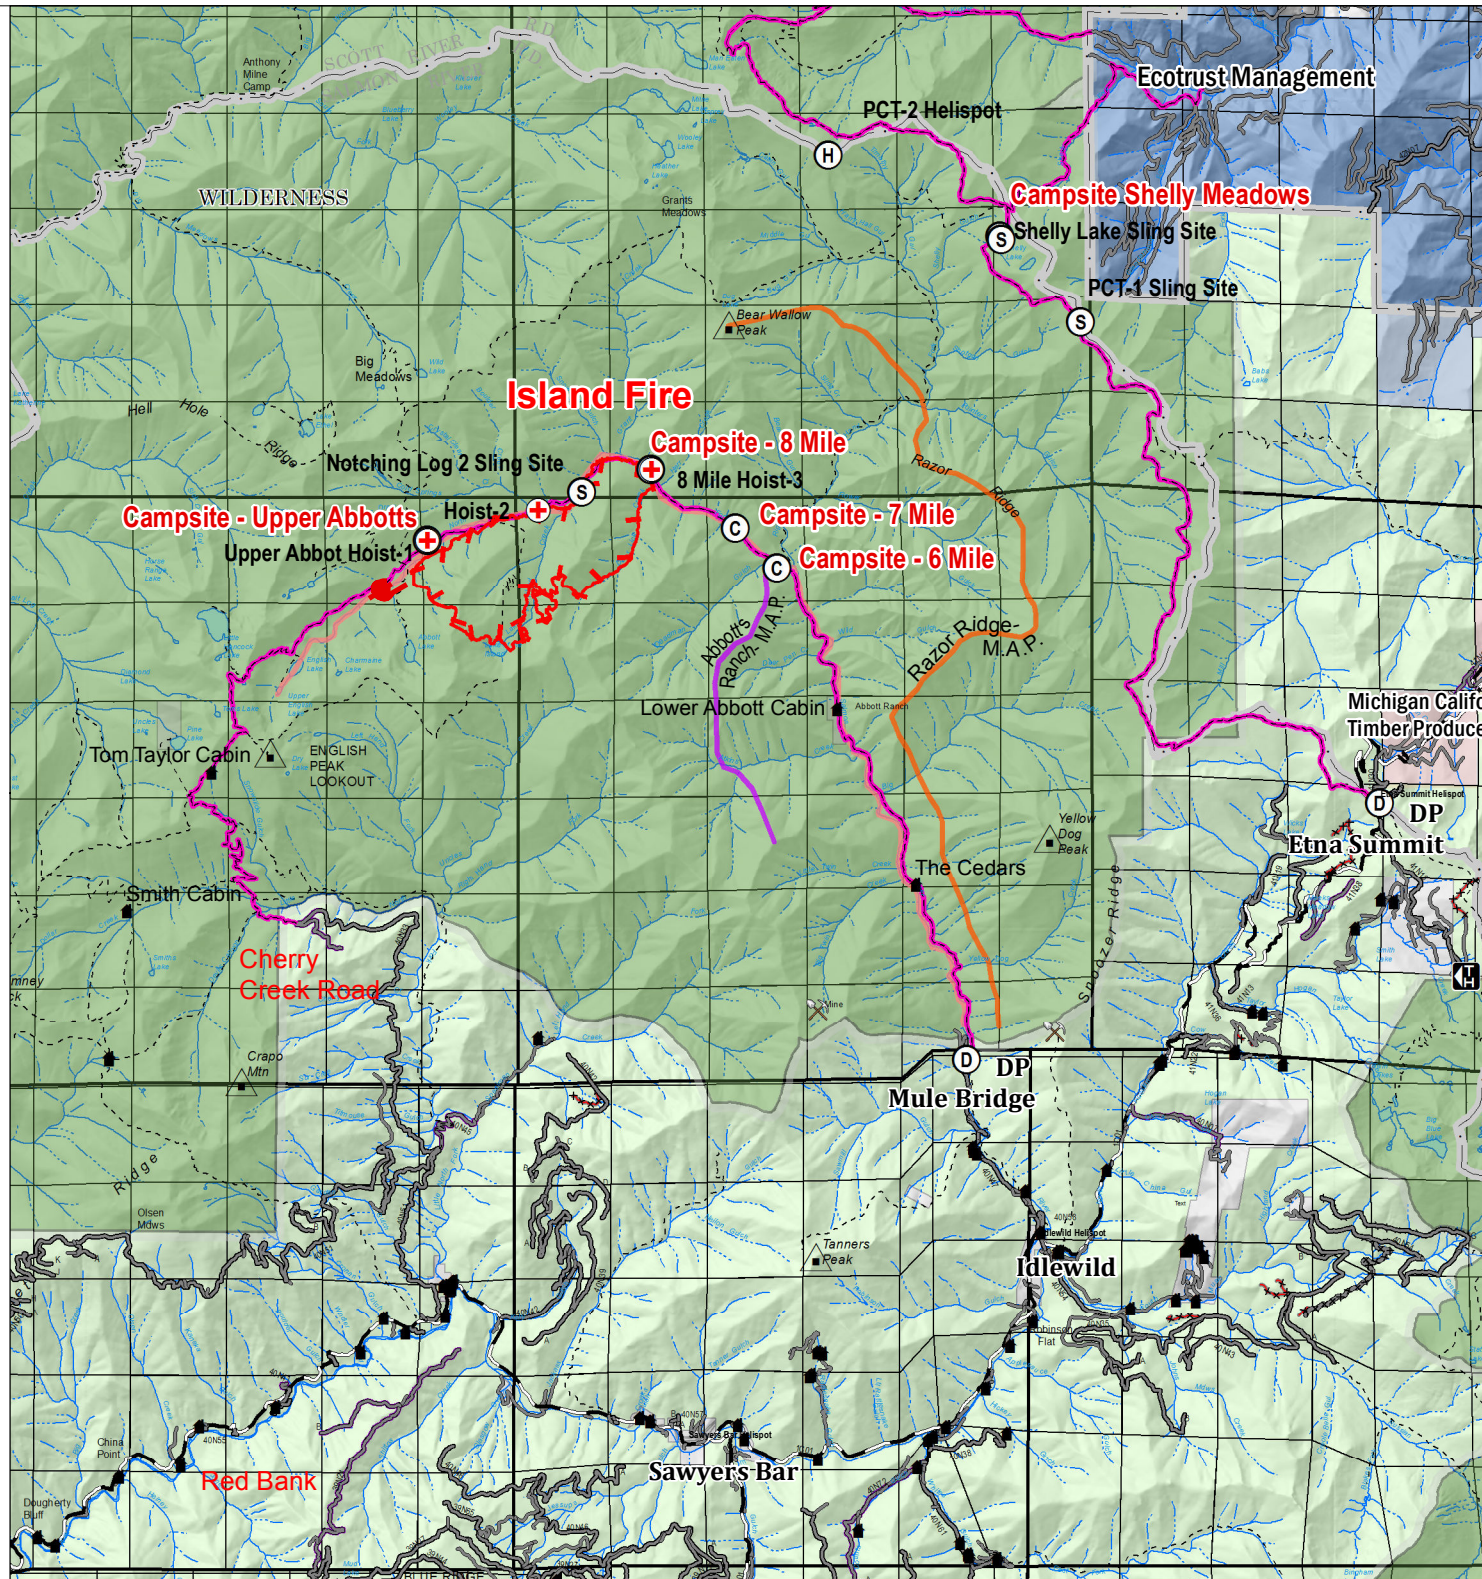

# Island Fire Incident Map

CA-KNF-004540  
Salmon River Ranger District  
Klamath National Forest

### Legend

- Fire Perimeter, 8/4/2017 — Abbotts Ranch - M.A.P.
- 1468 Acres — North Fork Salmon River - M.A.P.
- Access Trails — Razor Ridge - M.A.P.
- Ⓒ Camp Site
- Ⓗ Helispot
- Ⓓ Drop Point
- ⊕ Hoist Site
- Ⓔ Wilderness Area
- ▭ Private Land within the Forest Boundary
- ▭ National Forest Land

1 in = 2 mi August 9, 2017, AM