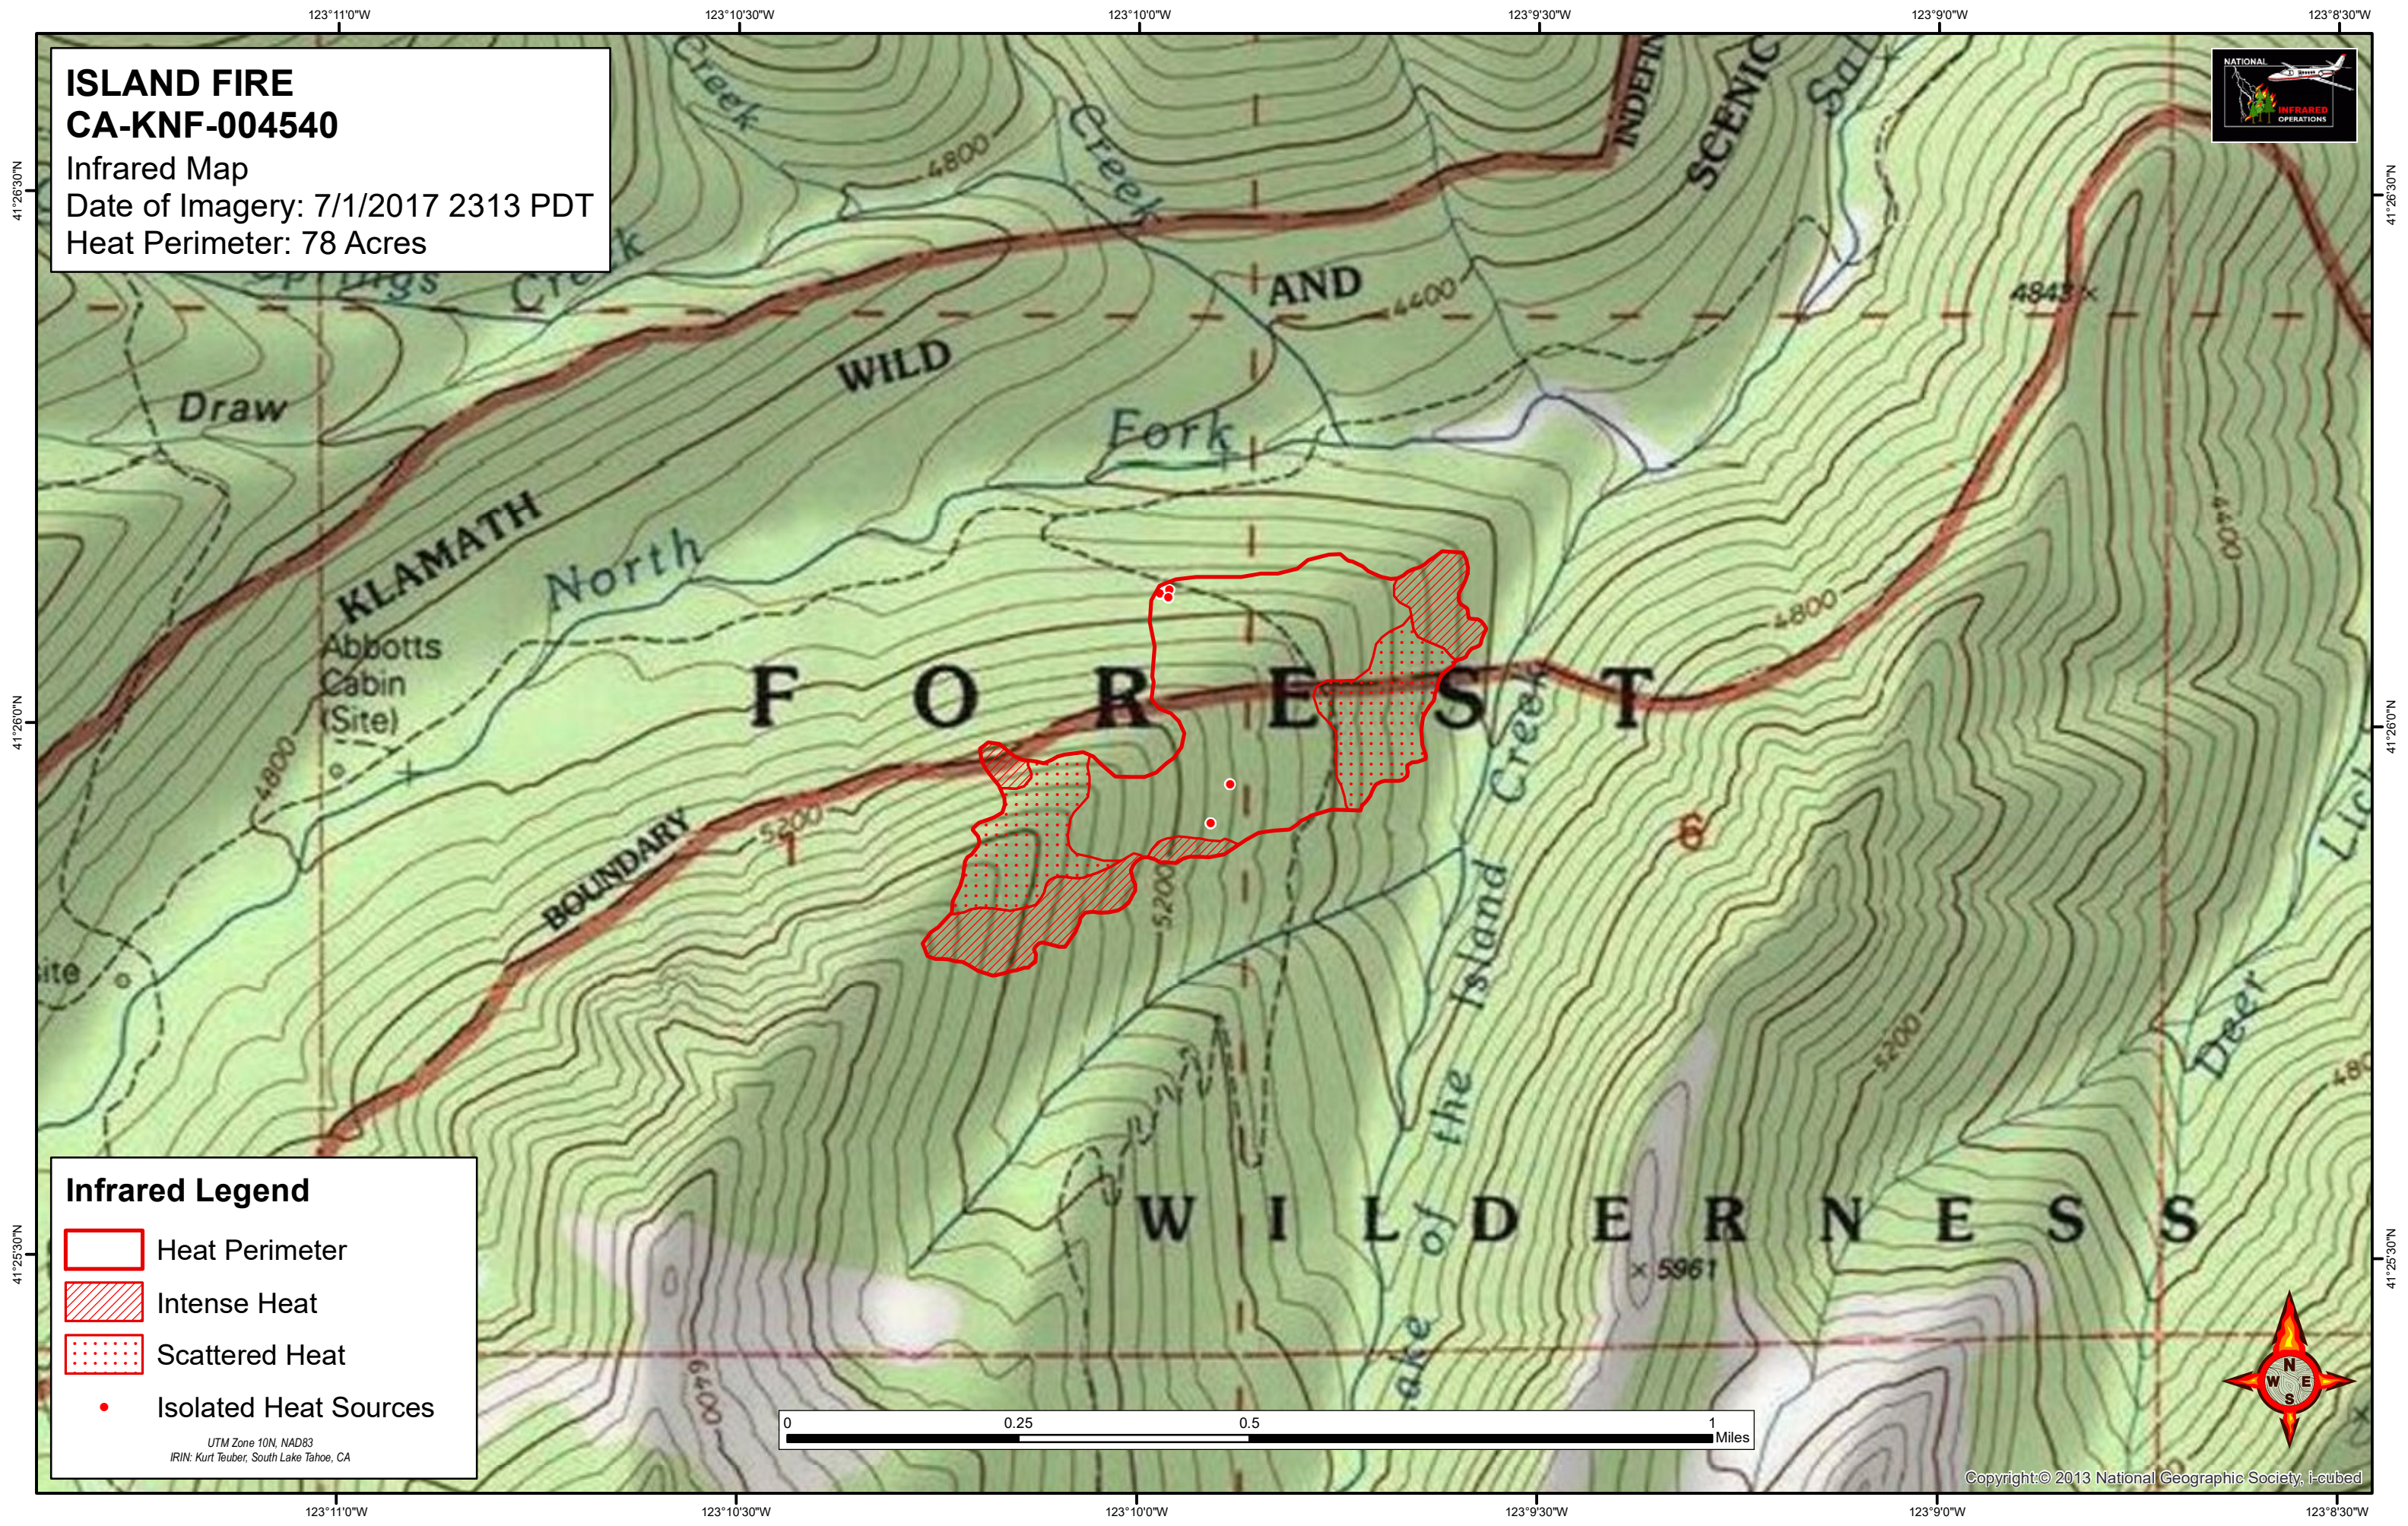

ISLAND FIRE
CA-KNF-004540
Infrared Map
Date of Imagery: 7/1/2017 2313 PDT
Heat Perimeter: 78 Acres

Infrared Legend

- Heat Perimeter
- Intense Heat
- Scattered Heat
- Isolated Heat Sources

UTM Zone 10N, NAD83
IRIN: Kurt Teuber, South Lake Tahoe, CA