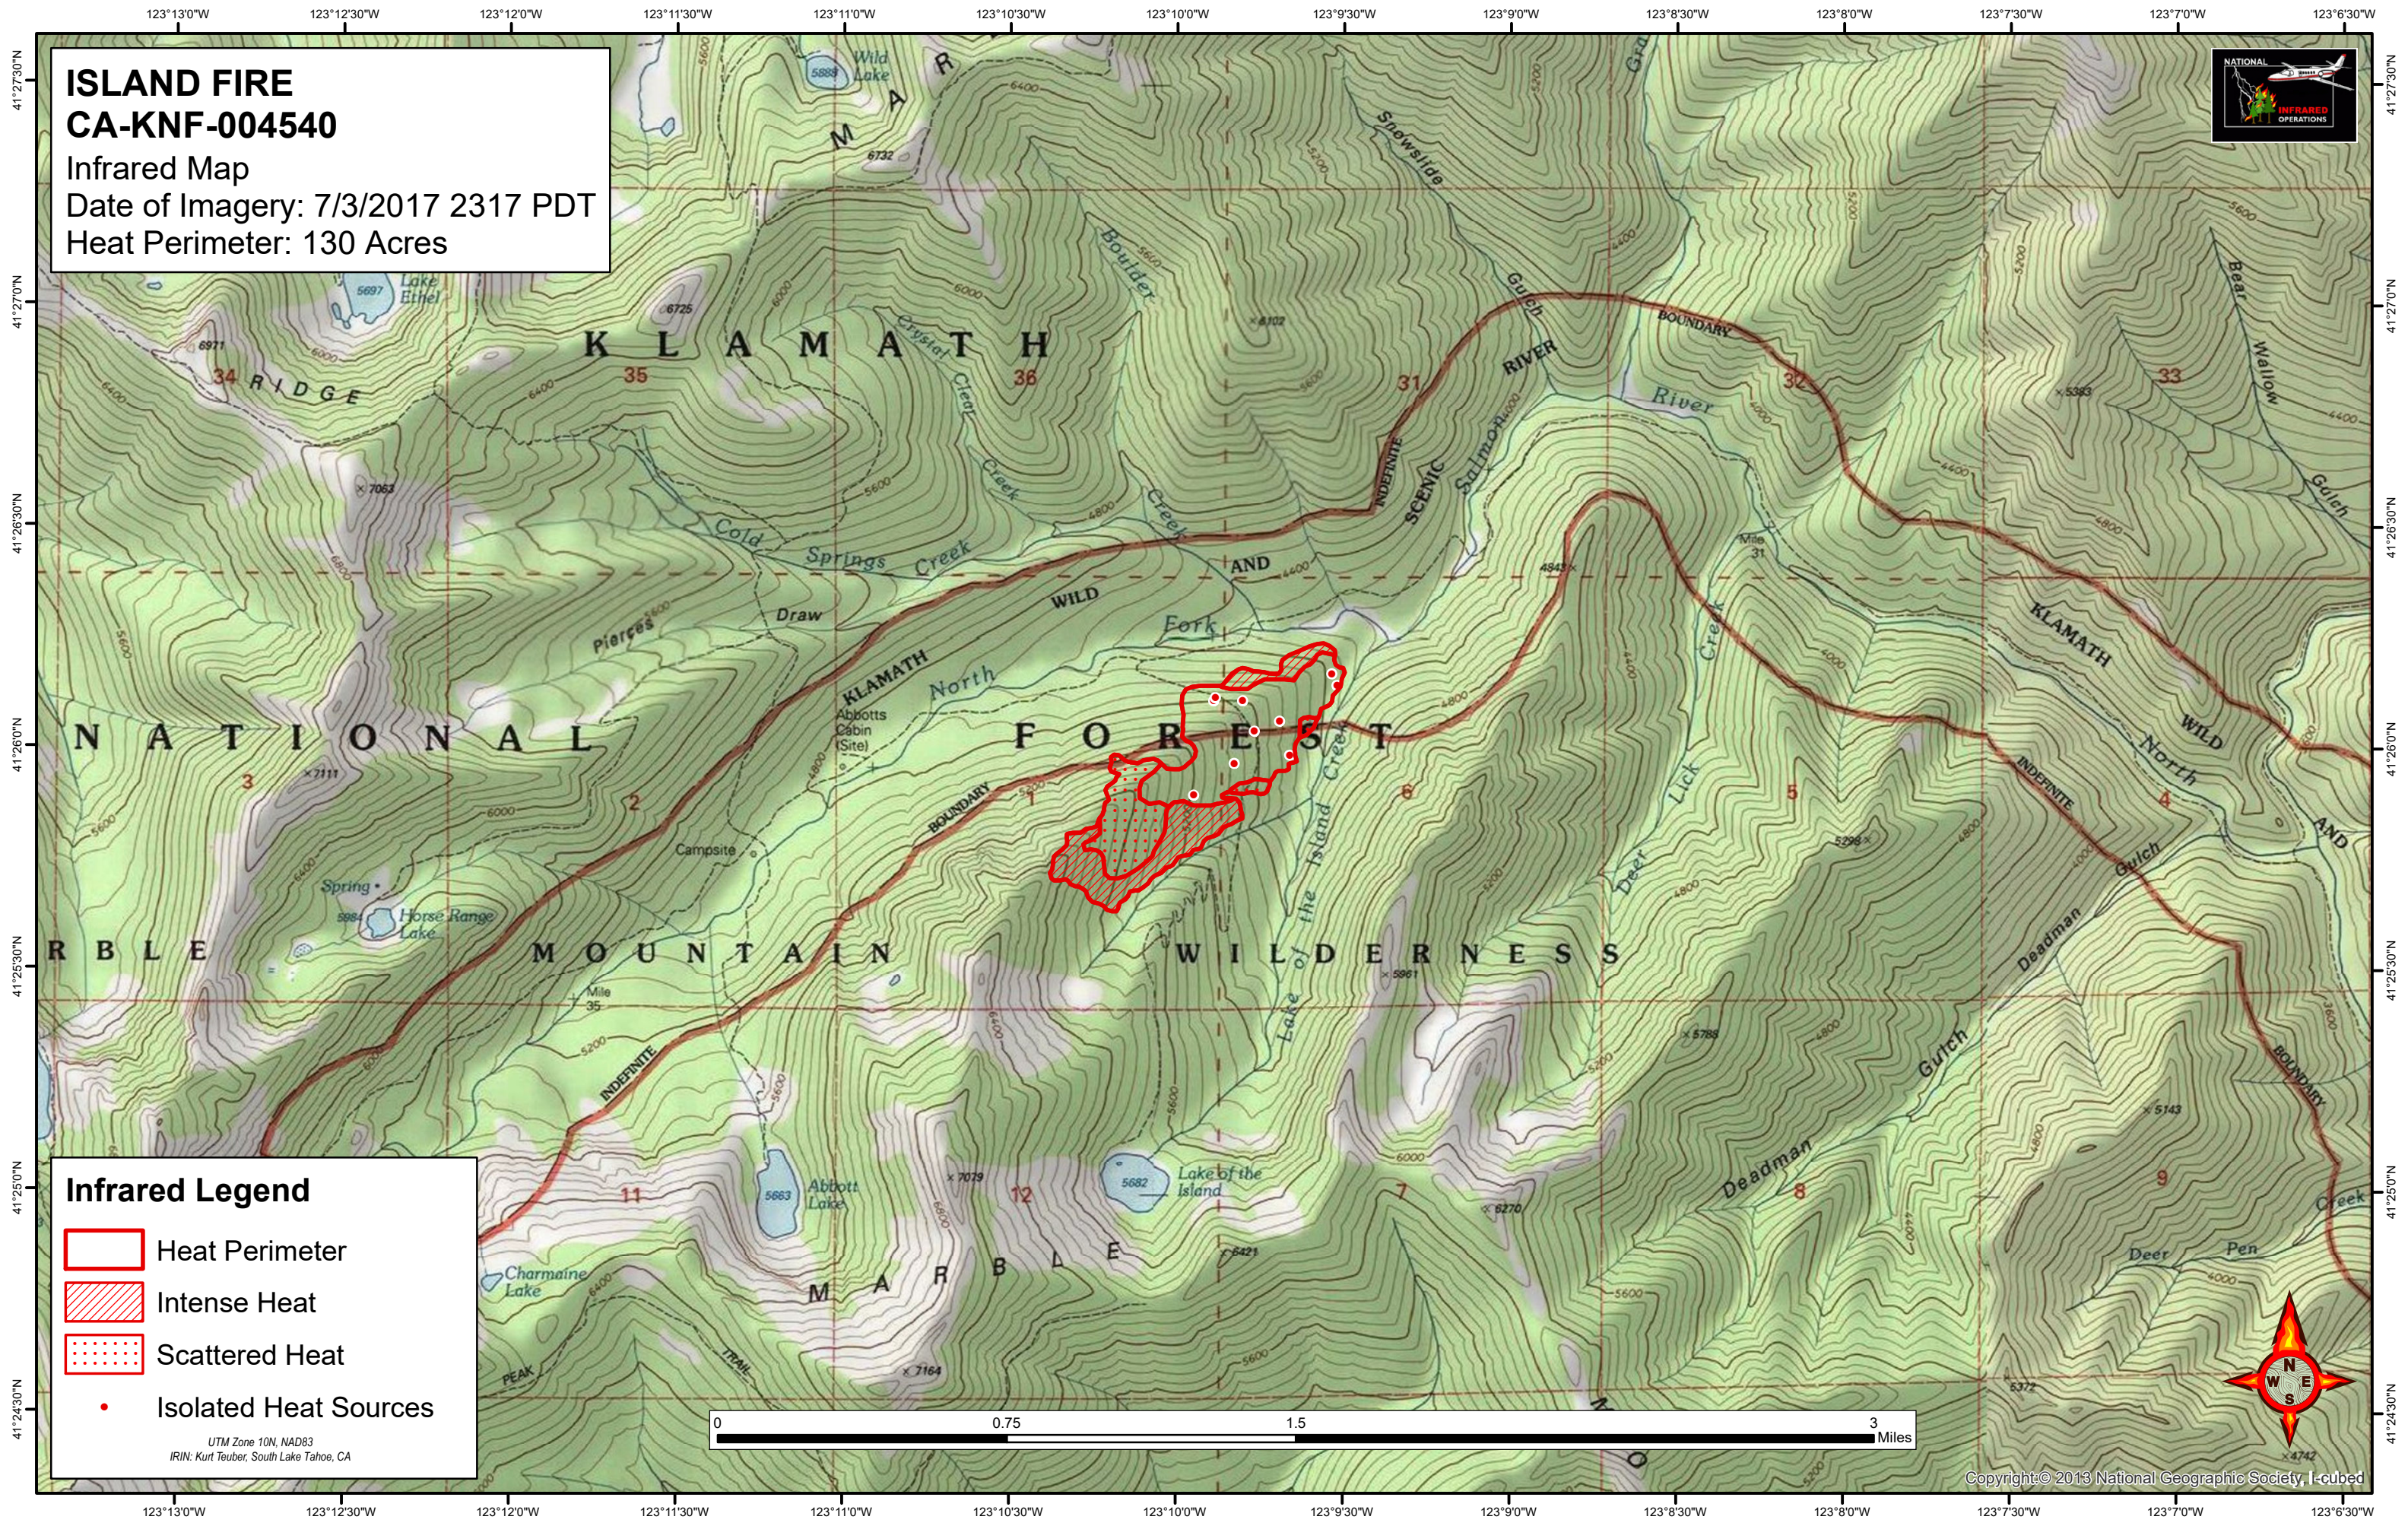

ISLAND FIRE
CA-KNF-004540
 Infrared Map
 Date of Imagery: 7/3/2017 2317 PDT
 Heat Perimeter: 130 Acres

Infrared Legend

-  Heat Perimeter
-  Intense Heat
-  Scattered Heat
-  Isolated Heat Sources

UTM Zone 10N, NAD83
 IRIN: Kurt Teuber, South Lake Tahoe, CA