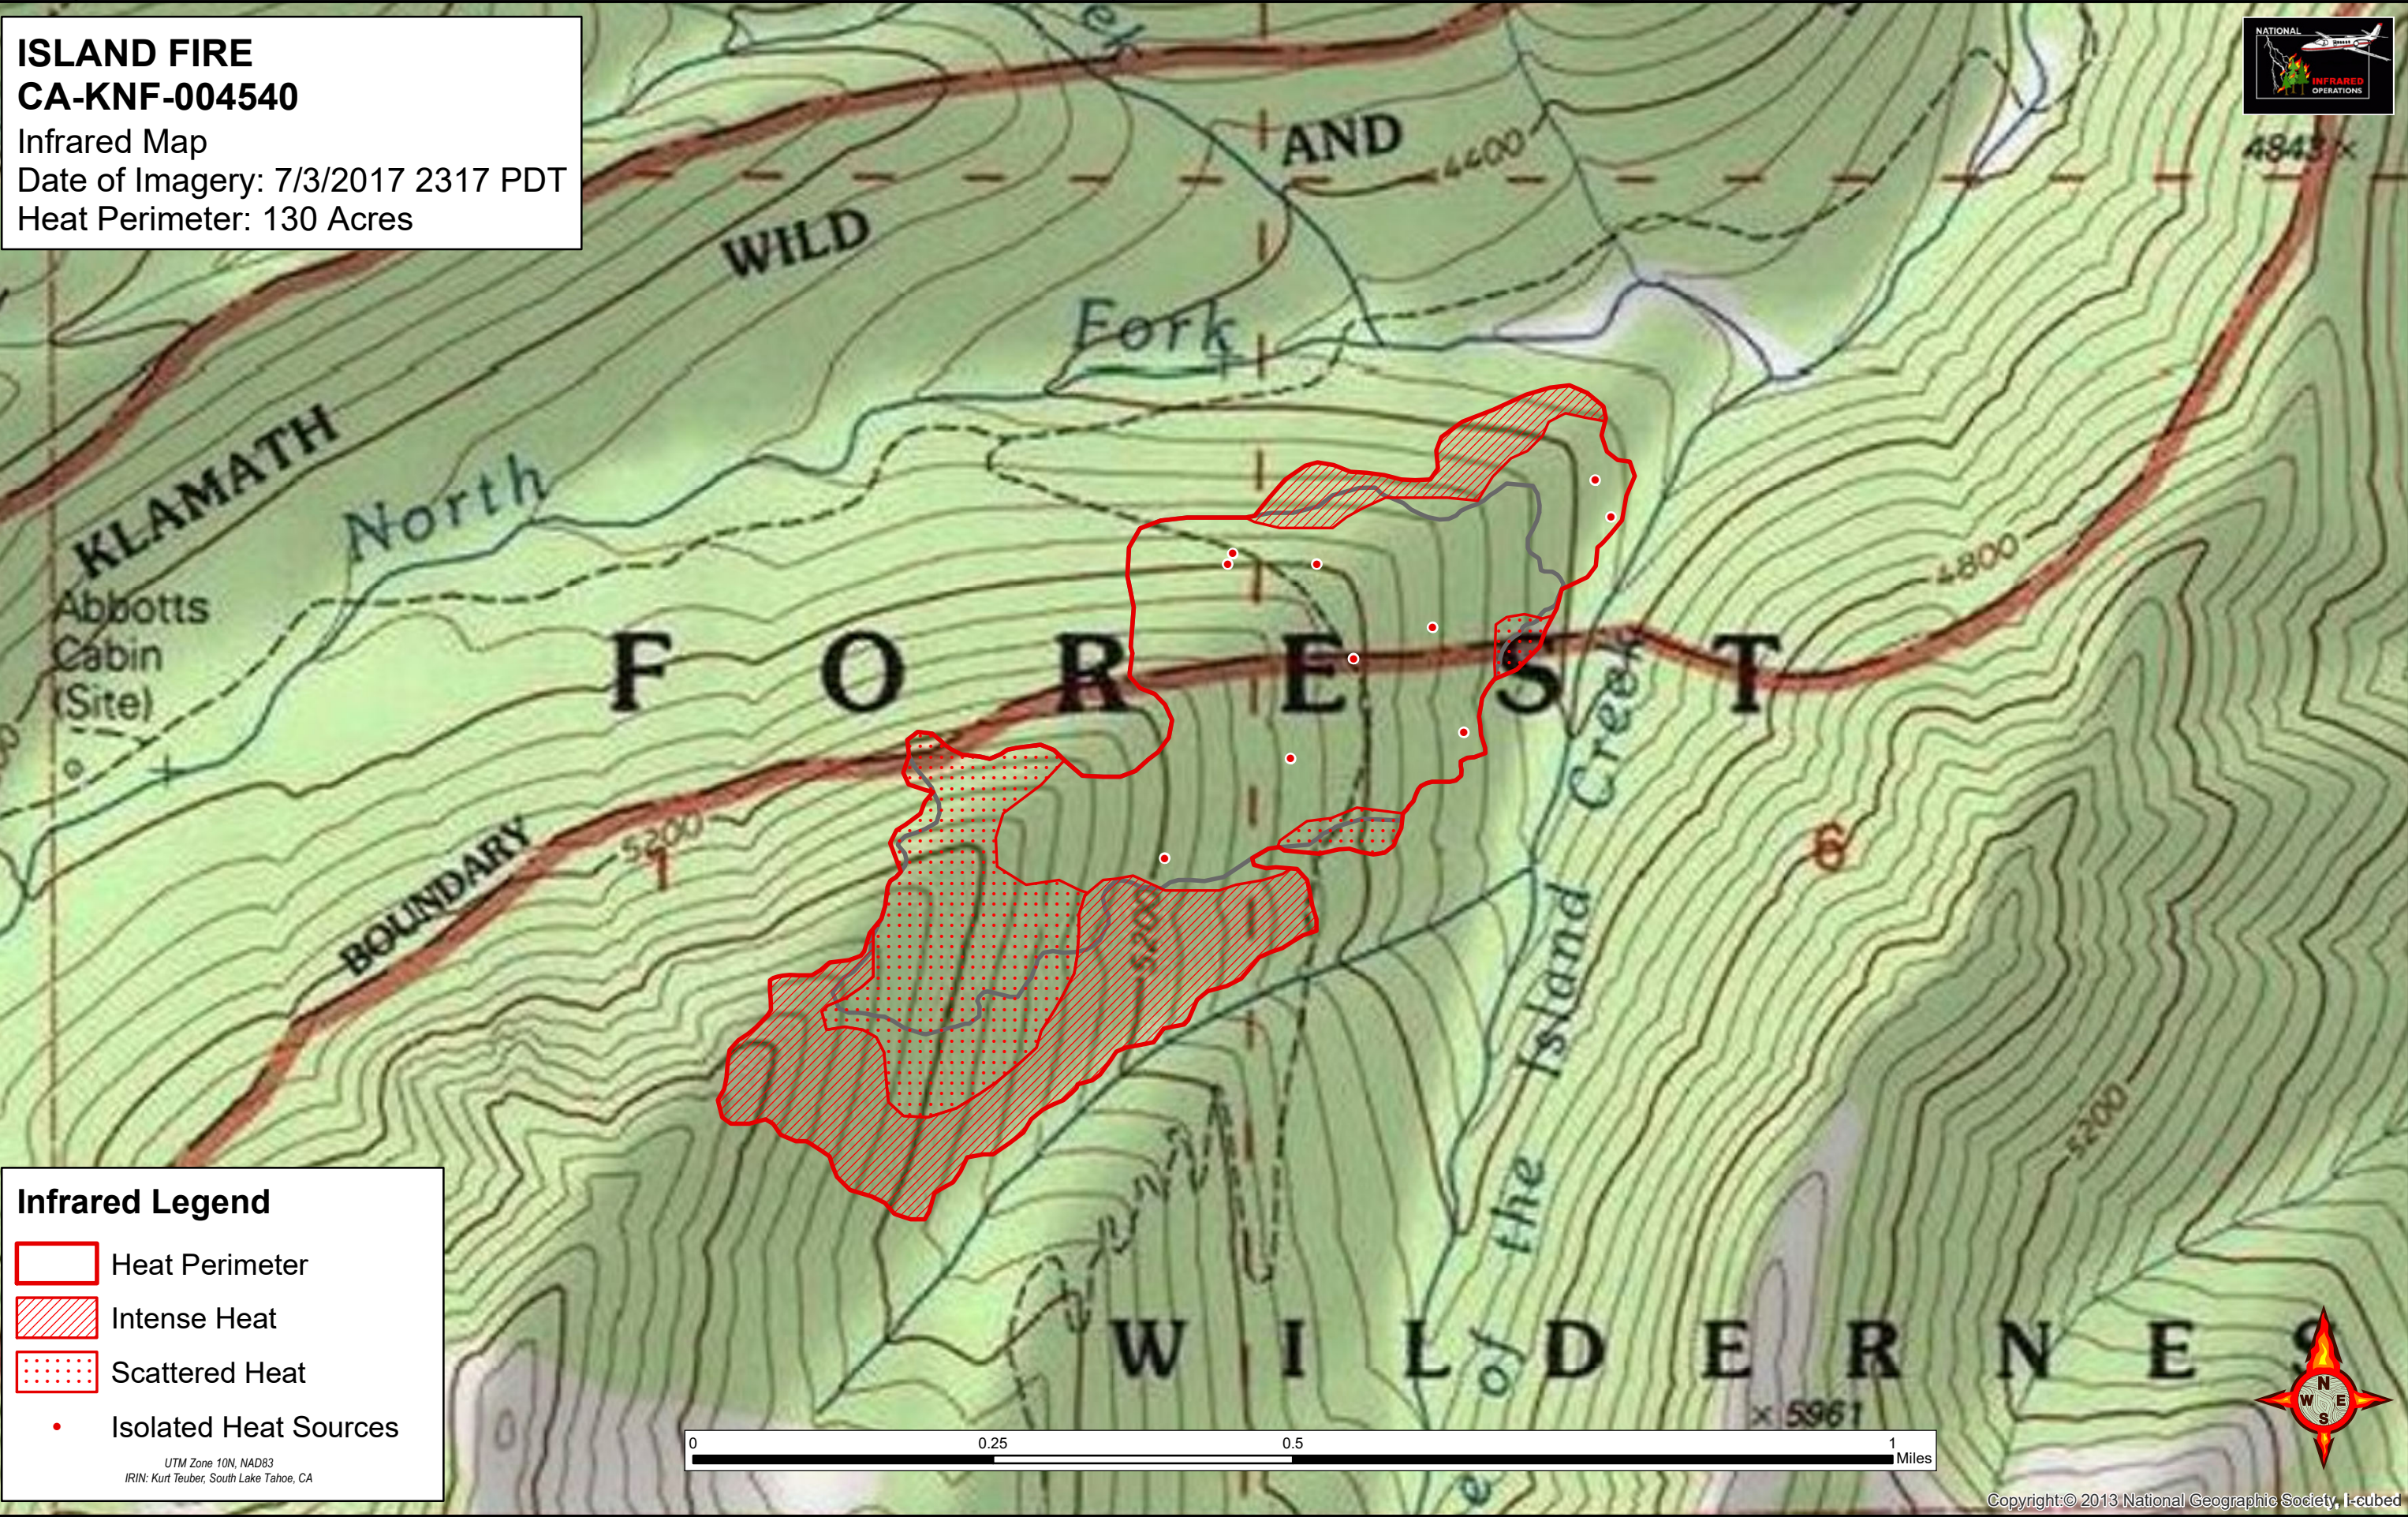

ISLAND FIRE
CA-KNF-004540
Infrared Map
Date of Imagery: 7/3/2017 2317 PDT
Heat Perimeter: 130 Acres

Infrared Legend

- Heat Perimeter
- Intense Heat
- Scattered Heat
- Isolated Heat Sources

UTM Zone 10N, NAD83
IRIN: Kurt Teuber, South Lake Tahoe, CA