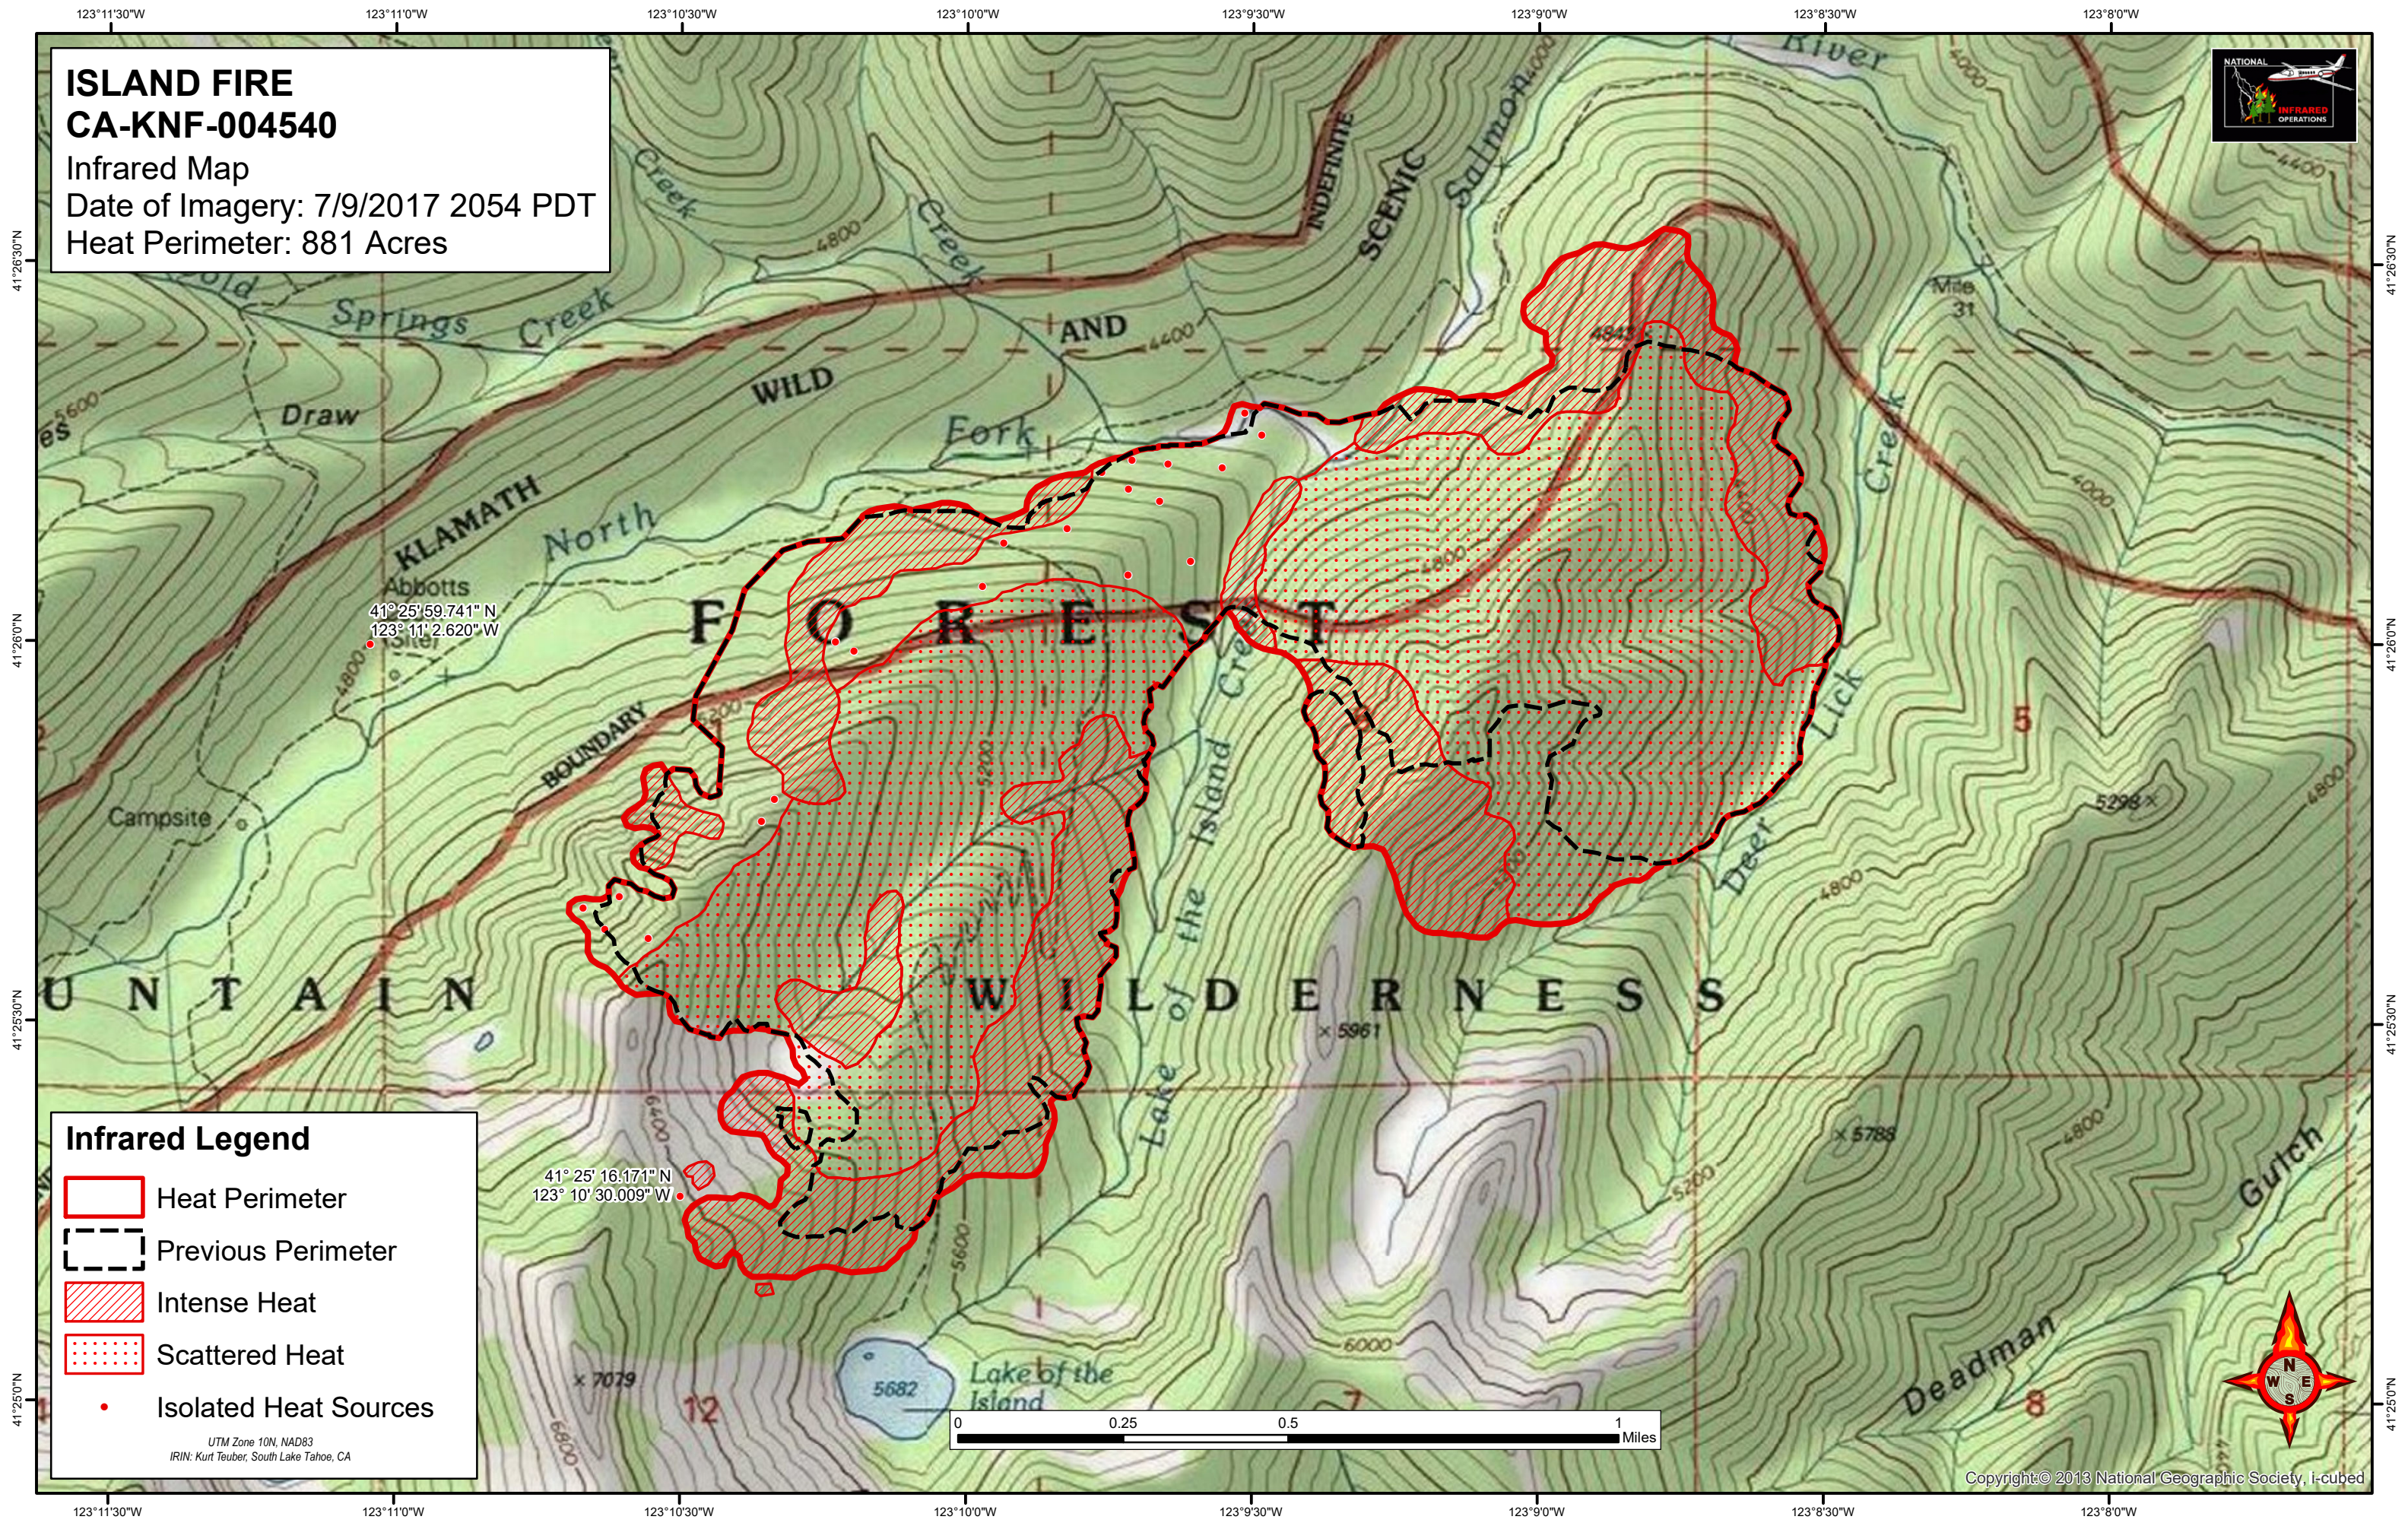

ISLAND FIRE CA-KNF-004540

Infrared Map

Date of Imagery: 7/9/2017 2054 PDT

Heat Perimeter: 881 Acres

41° 25' 59.741" N
123° 11' 2.620" W

41° 25' 16.171" N
123° 10' 30.009" W

Infrared Legend

- Heat Perimeter
- Previous Perimeter
- Intense Heat
- Scattered Heat
- Isolated Heat Sources

UTM Zone 10N, NAD83
IRIN: Kurt Teuber, South Lake Tahoe, CA