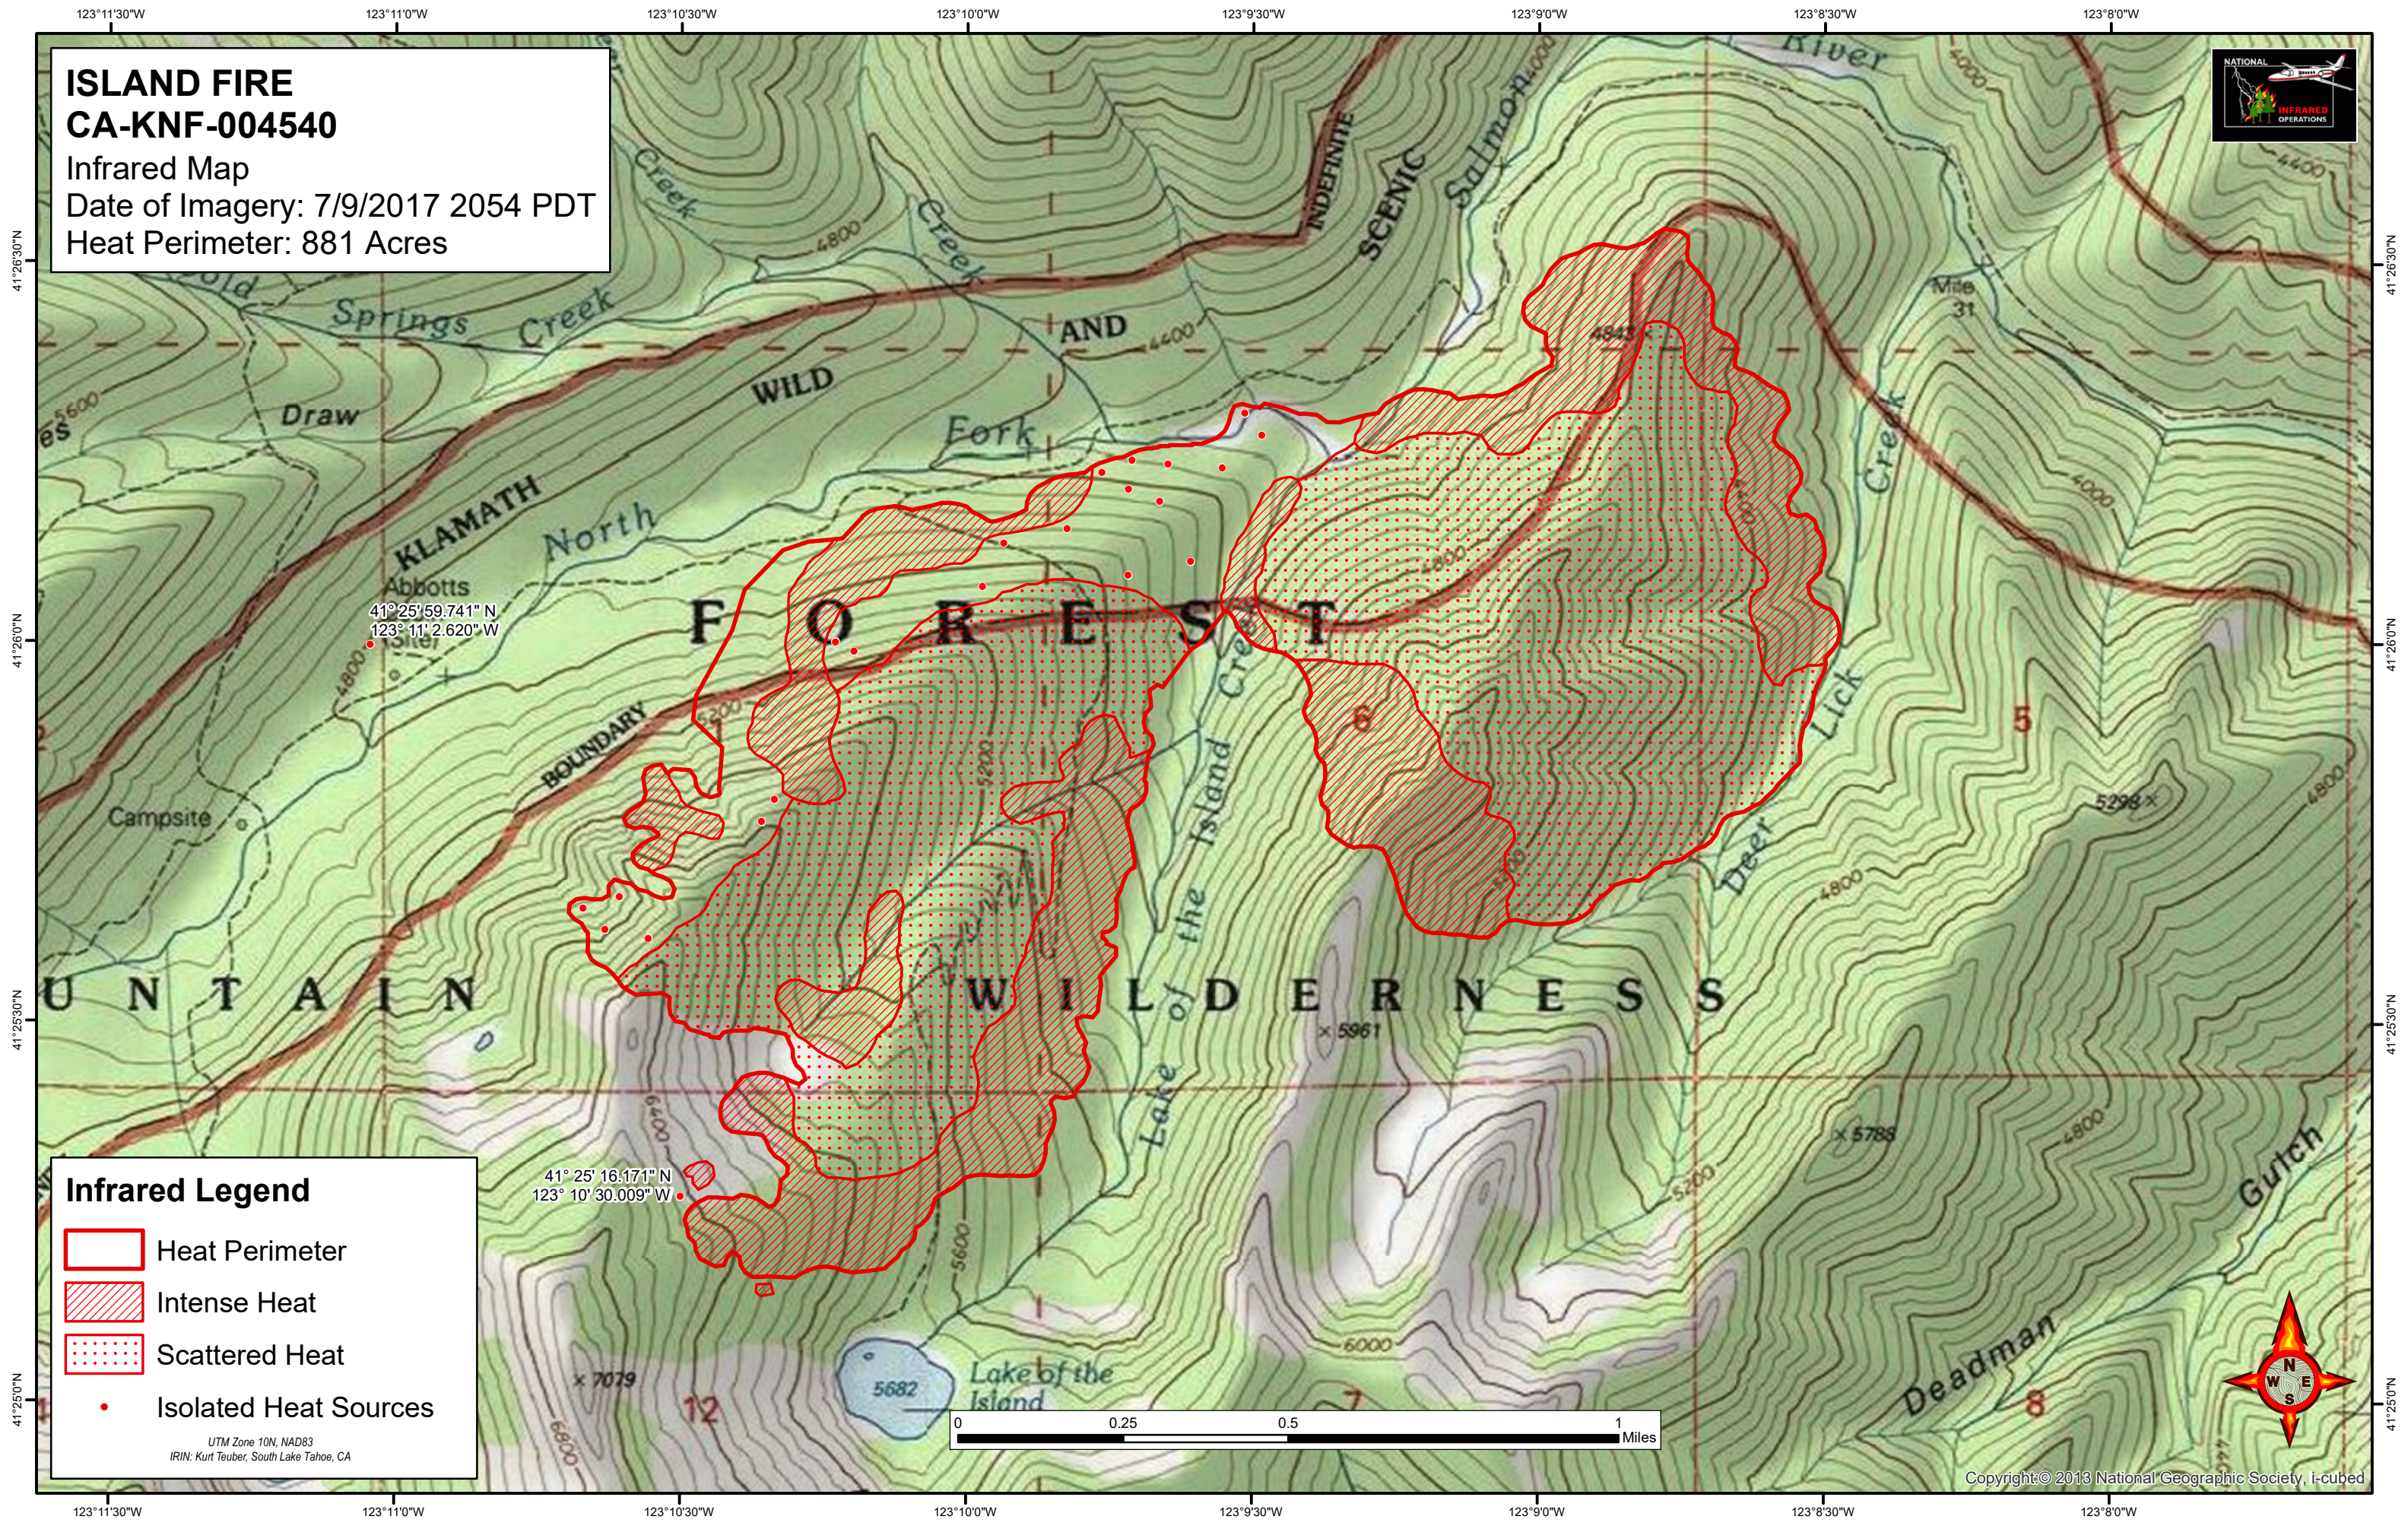

ISLAND FIRE CA-KNF-004540

Infrared Map

Date of Imagery: 7/9/2017 2054 PDT

Heat Perimeter: 881 Acres

41° 25' 59.741" N
123° 11' 2.620" W

41° 25' 16.171" N
123° 10' 30.009" W

Infrared Legend

- Heat Perimeter
- Intense Heat
- Scattered Heat
- Isolated Heat Sources

UTM Zone 10N, NAD83
IRIN: Kurt Teuber, South Lake Tahoe, CA