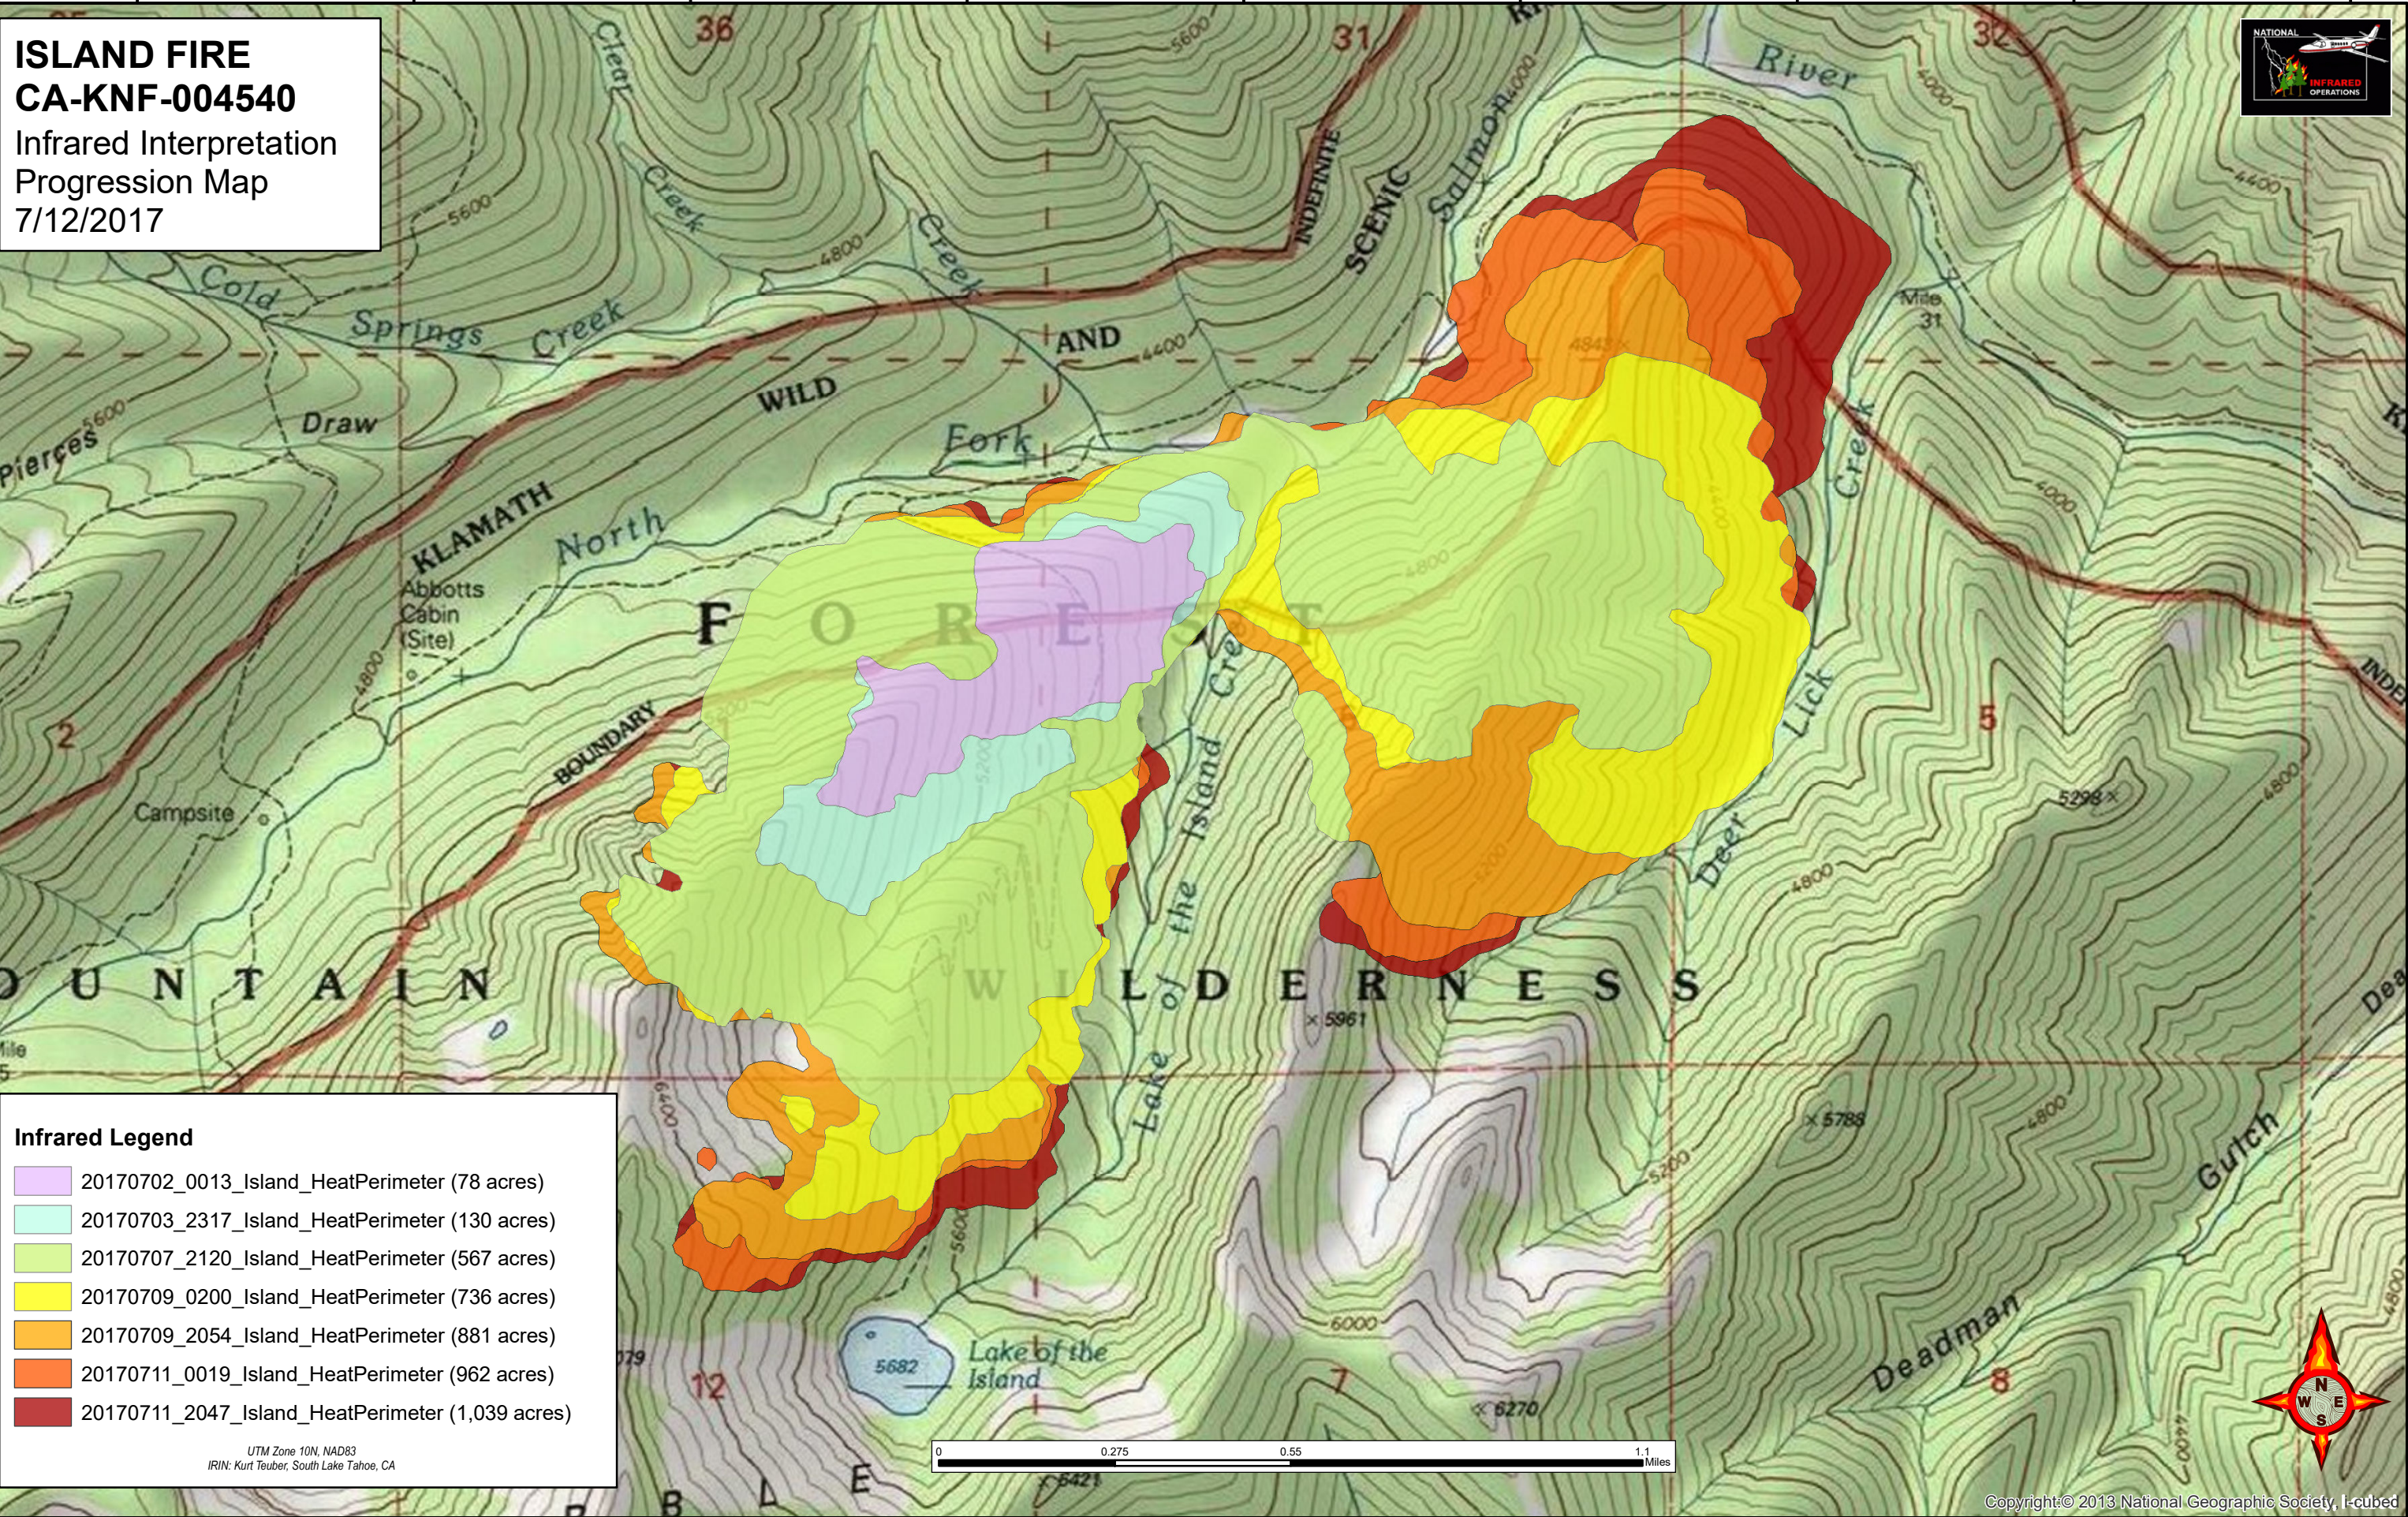

ISLAND FIRE
CA-KNF-004540
 Infrared Interpretation
 Progression Map
 7/12/2017

Infrared Legend

	20170702_0013_Island_HeatPerimeter (78 acres)
	20170703_2317_Island_HeatPerimeter (130 acres)
	20170707_2120_Island_HeatPerimeter (567 acres)
	20170709_0200_Island_HeatPerimeter (736 acres)
	20170709_2054_Island_HeatPerimeter (881 acres)
	20170711_0019_Island_HeatPerimeter (962 acres)
	20170711_2047_Island_HeatPerimeter (1,039 acres)

UTM Zone 10N, NAD83
 IRIN: Kurt Teuber, South Lake Tahoe, CA