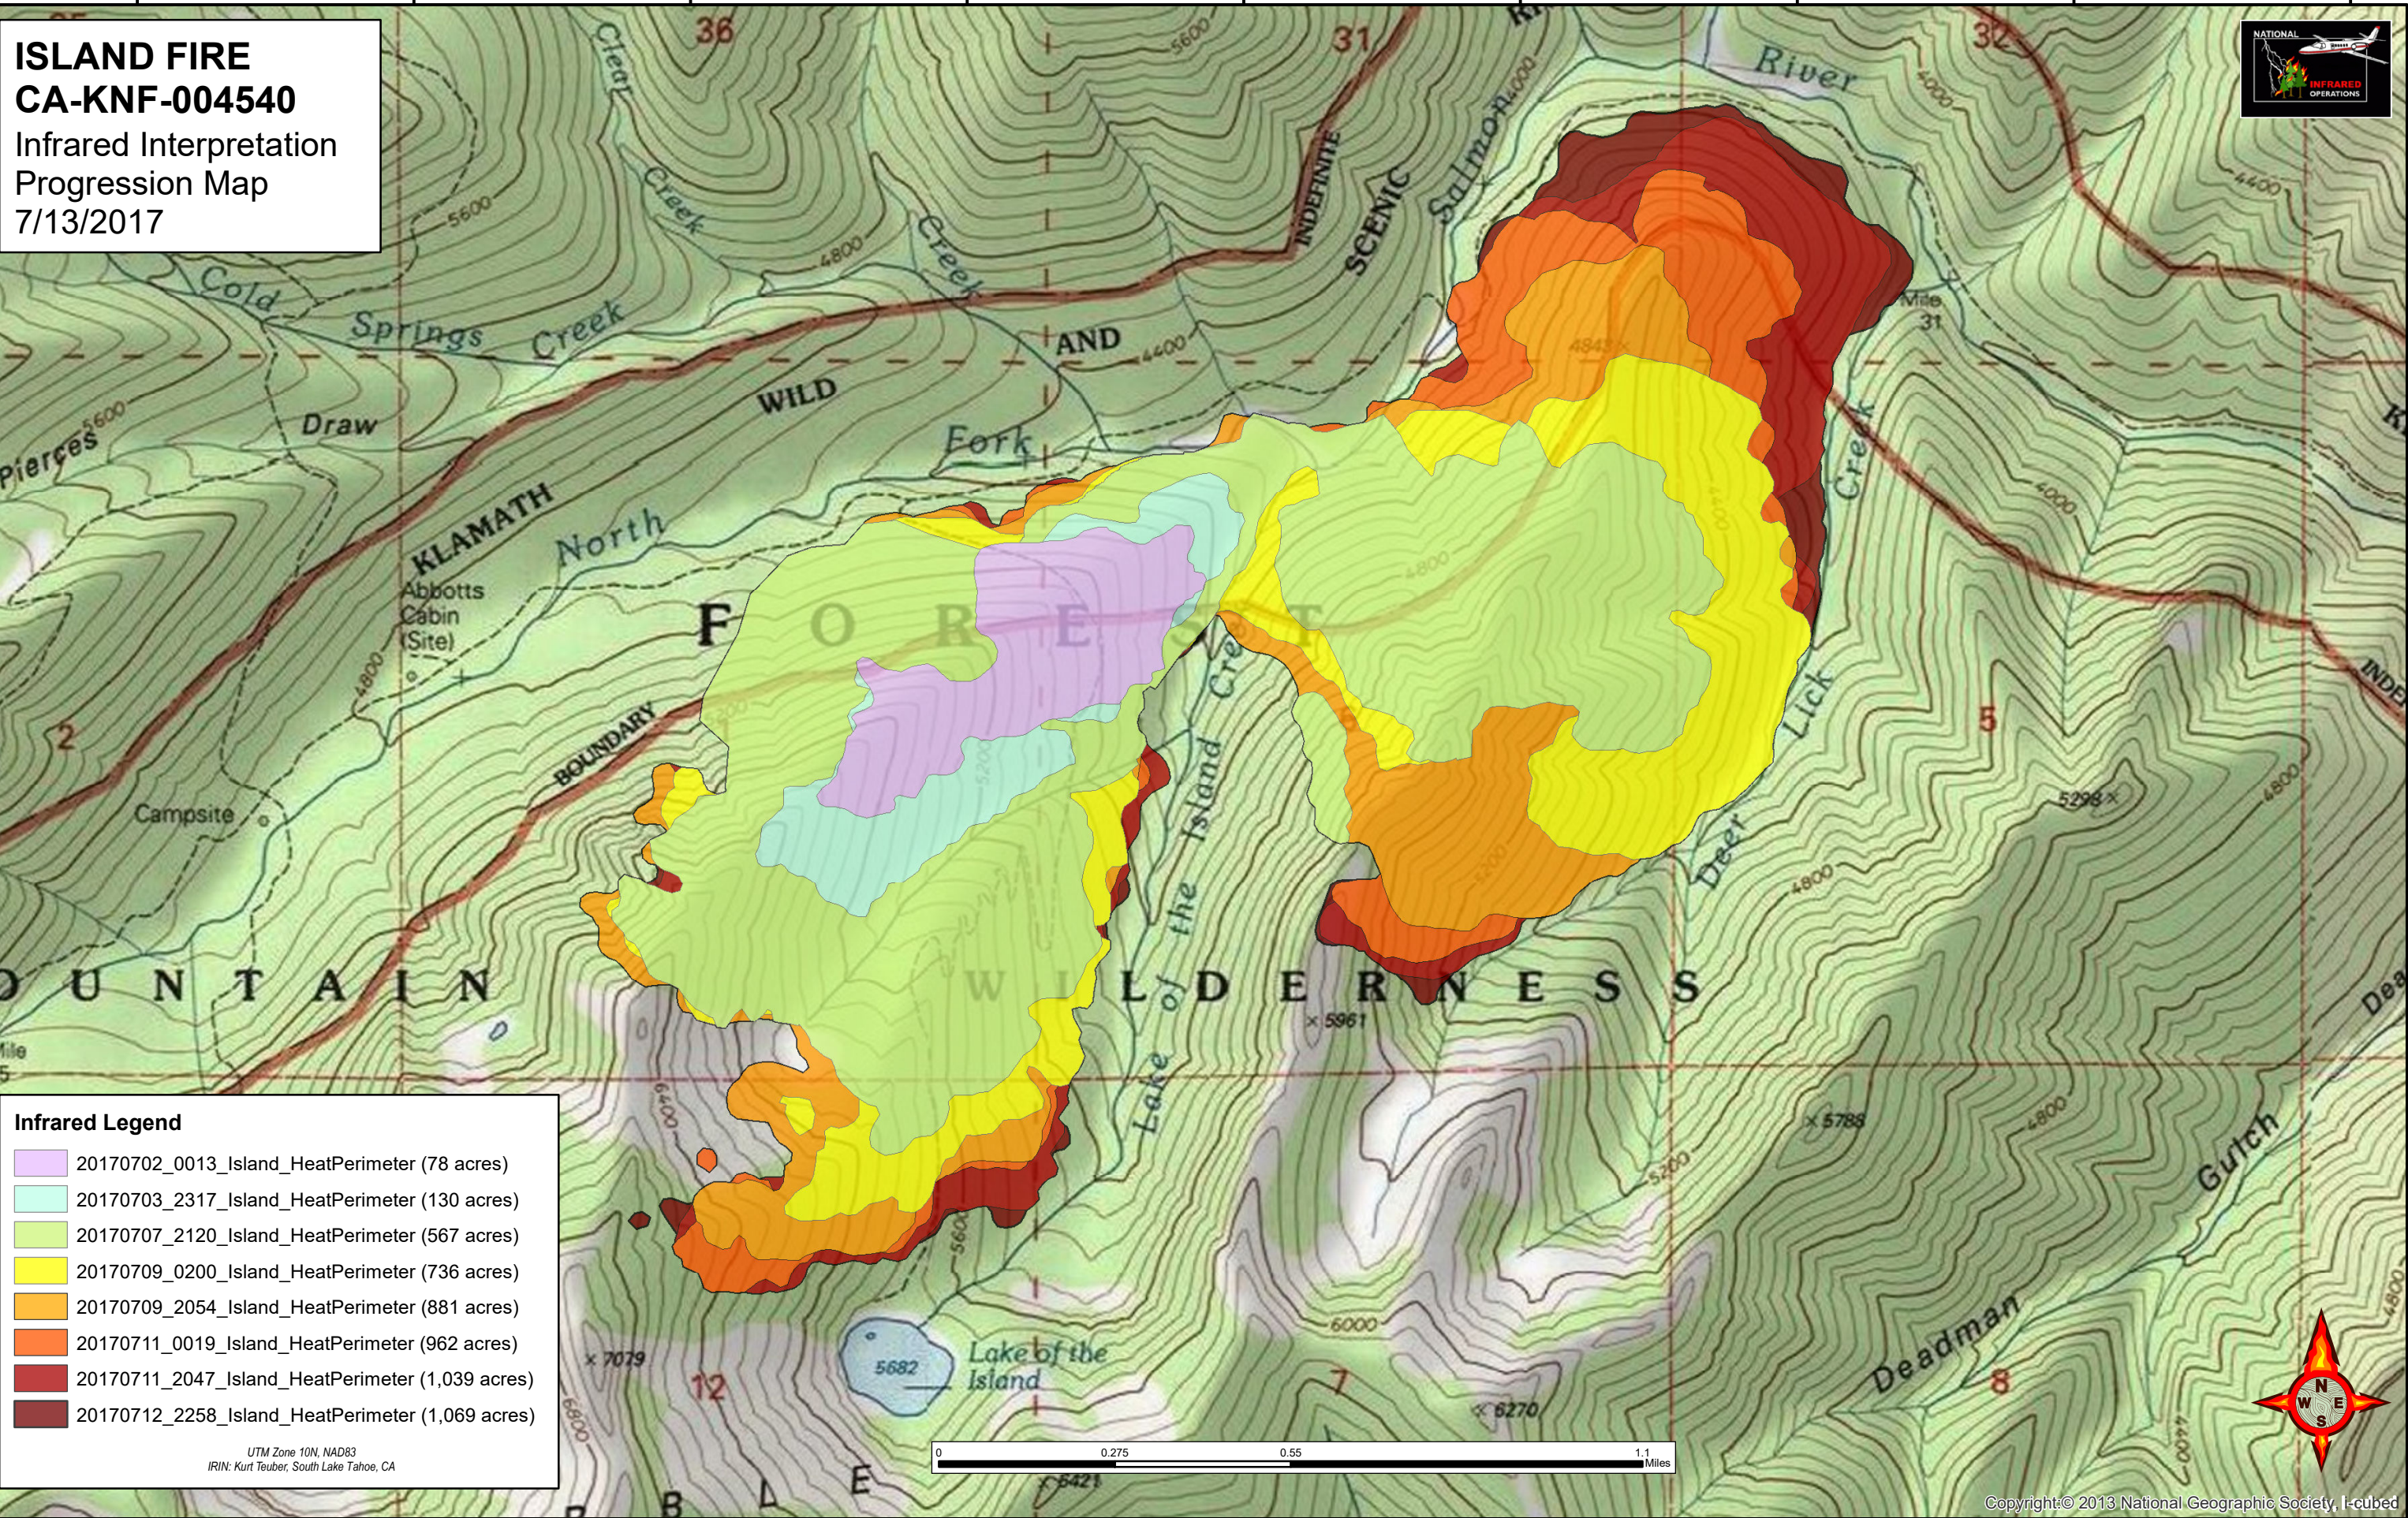

ISLAND FIRE
CA-KNF-004540
 Infrared Interpretation
 Progression Map
 7/13/2017

Infrared Legend

- 20170702_0013_Island_HeatPerimeter (78 acres)
- 20170703_2317_Island_HeatPerimeter (130 acres)
- 20170707_2120_Island_HeatPerimeter (567 acres)
- 20170709_0200_Island_HeatPerimeter (736 acres)
- 20170709_2054_Island_HeatPerimeter (881 acres)
- 20170711_0019_Island_HeatPerimeter (962 acres)
- 20170711_2047_Island_HeatPerimeter (1,039 acres)
- 20170712_2258_Island_HeatPerimeter (1,069 acres)

UTM Zone 10N, NAD83
 IRIN: Kurt Teuber, South Lake Tahoe, CA