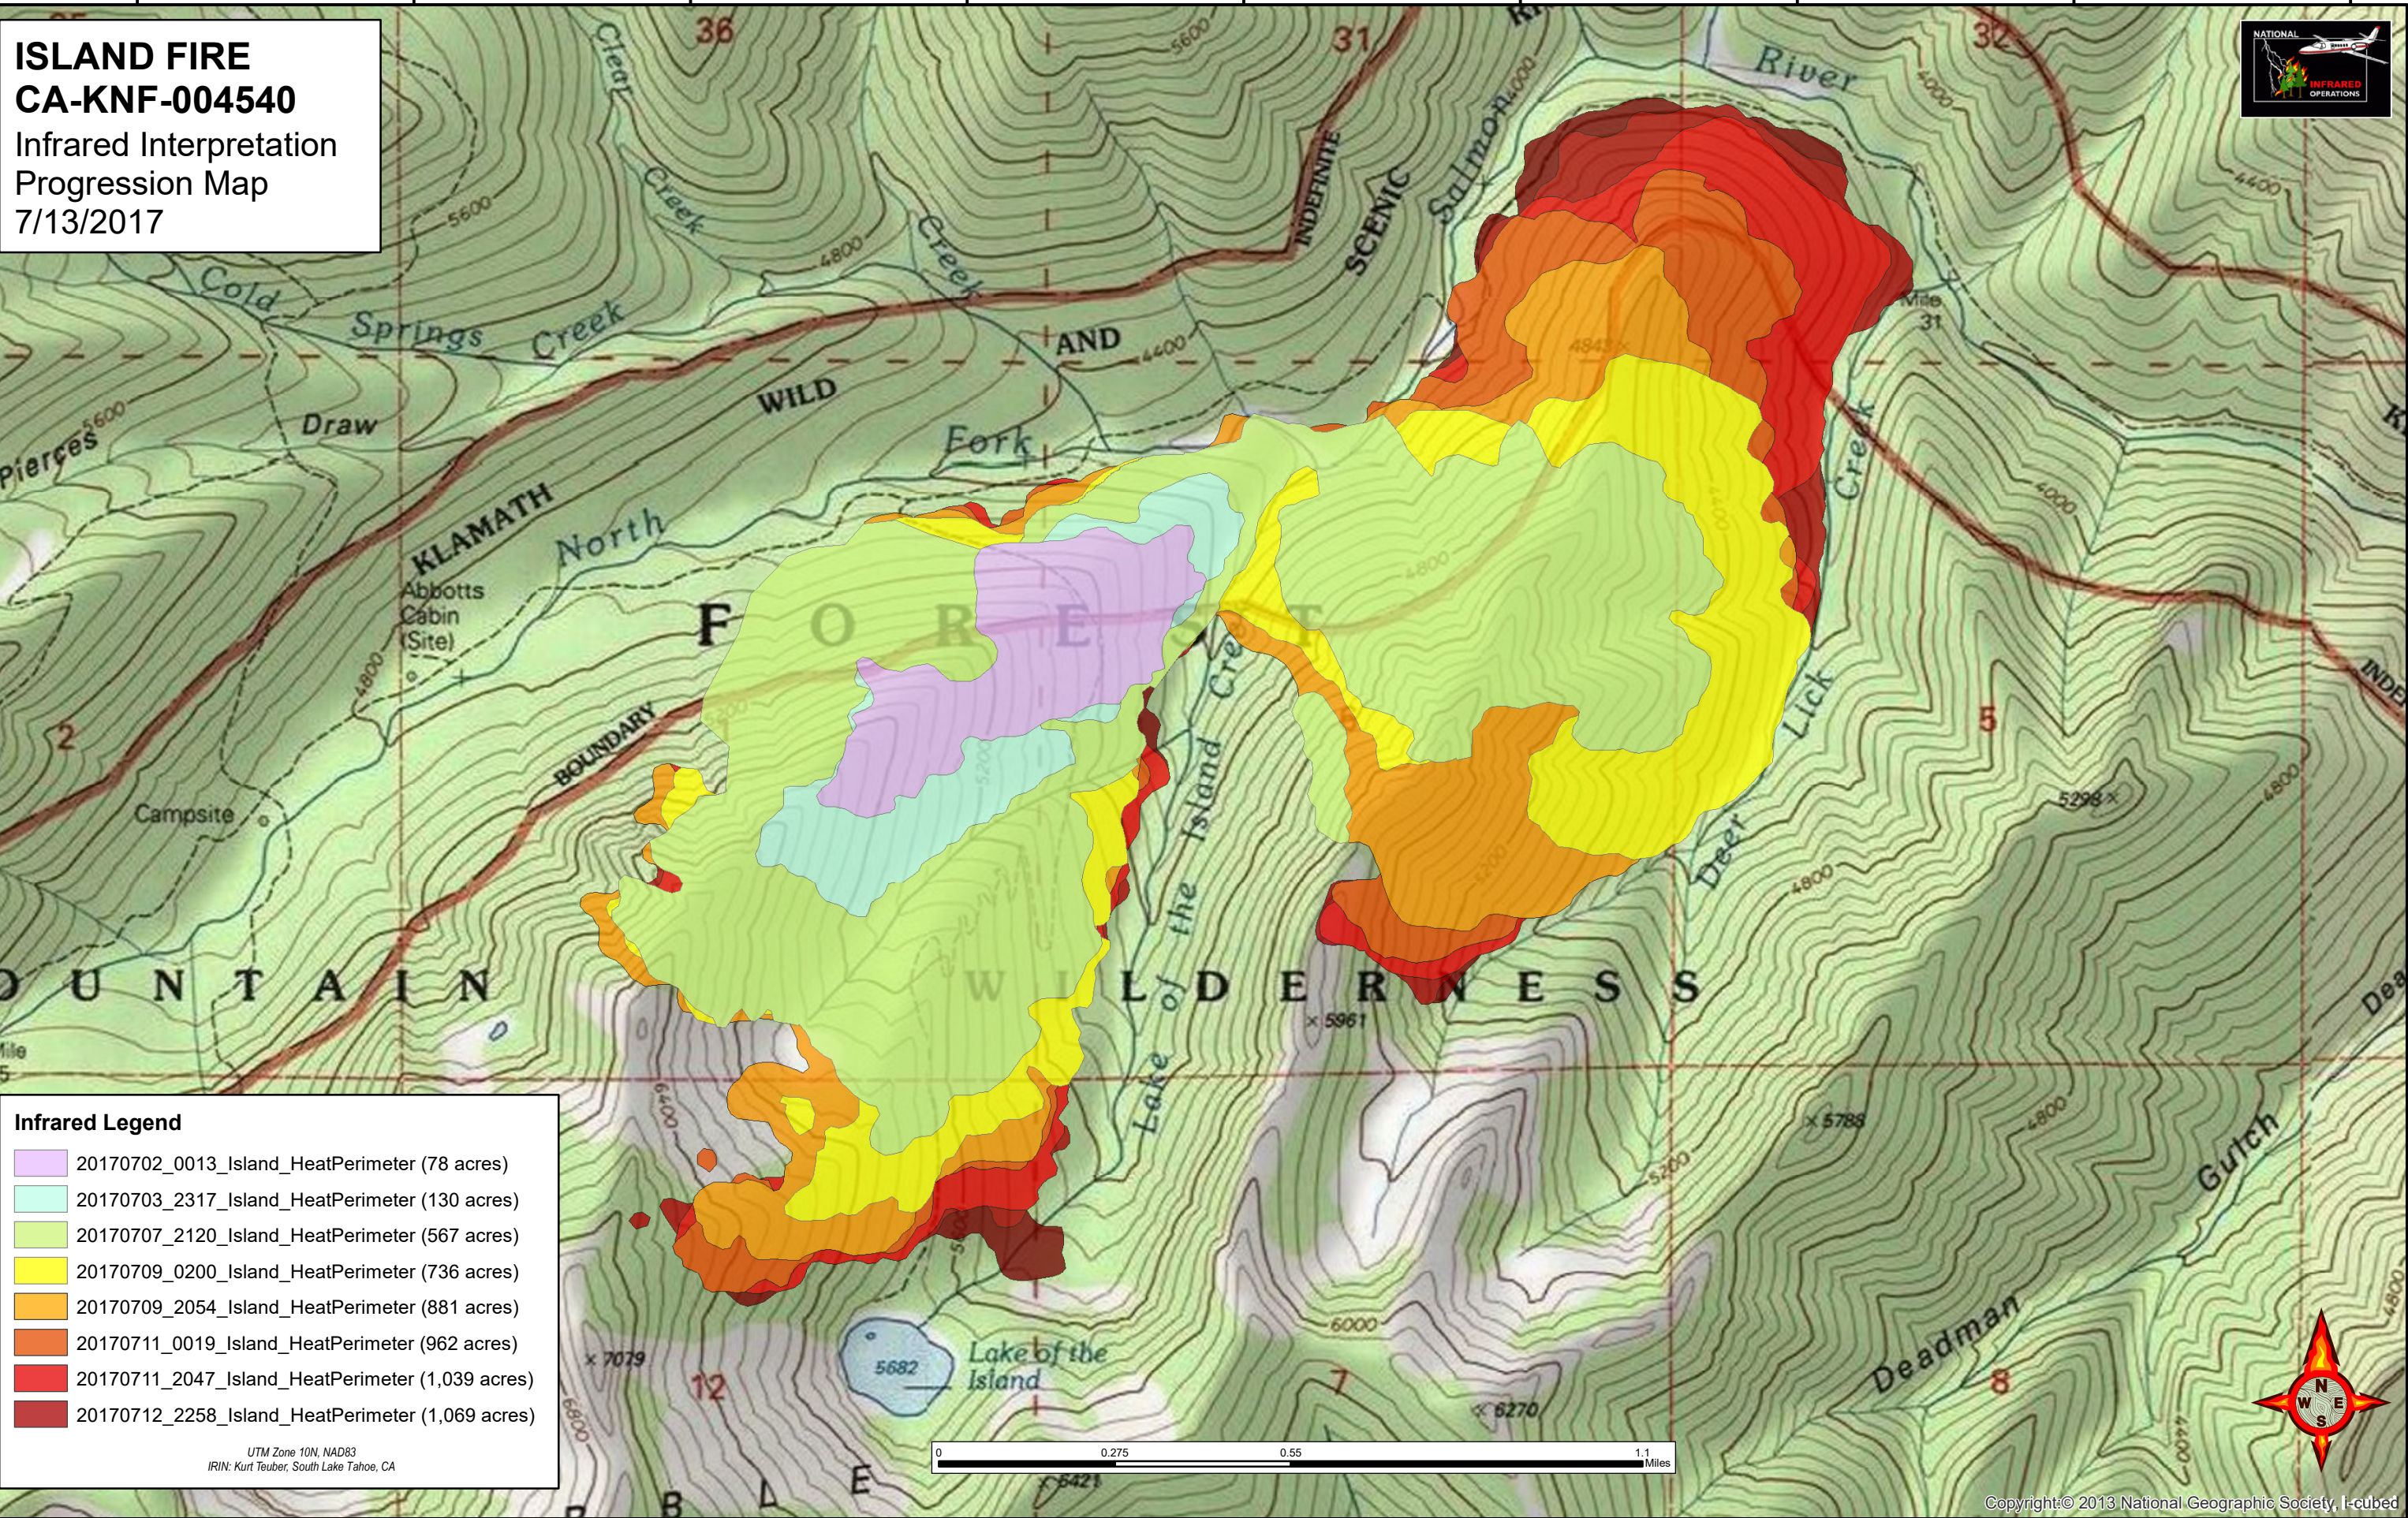

**ISLAND FIRE**  
**CA-KNF-004540**  
 Infrared Interpretation  
 Progression Map  
 7/13/2017

**Infrared Legend**

- 20170702\_0013\_Island\_HeatPerimeter (78 acres)
- 20170703\_2317\_Island\_HeatPerimeter (130 acres)
- 20170707\_2120\_Island\_HeatPerimeter (567 acres)
- 20170709\_0200\_Island\_HeatPerimeter (736 acres)
- 20170709\_2054\_Island\_HeatPerimeter (881 acres)
- 20170711\_0019\_Island\_HeatPerimeter (962 acres)
- 20170711\_2047\_Island\_HeatPerimeter (1,039 acres)
- 20170712\_2258\_Island\_HeatPerimeter (1,069 acres)

UTM Zone 10N, NAD83  
 IRIN: Kurt Teuber, South Lake Tahoe, CA