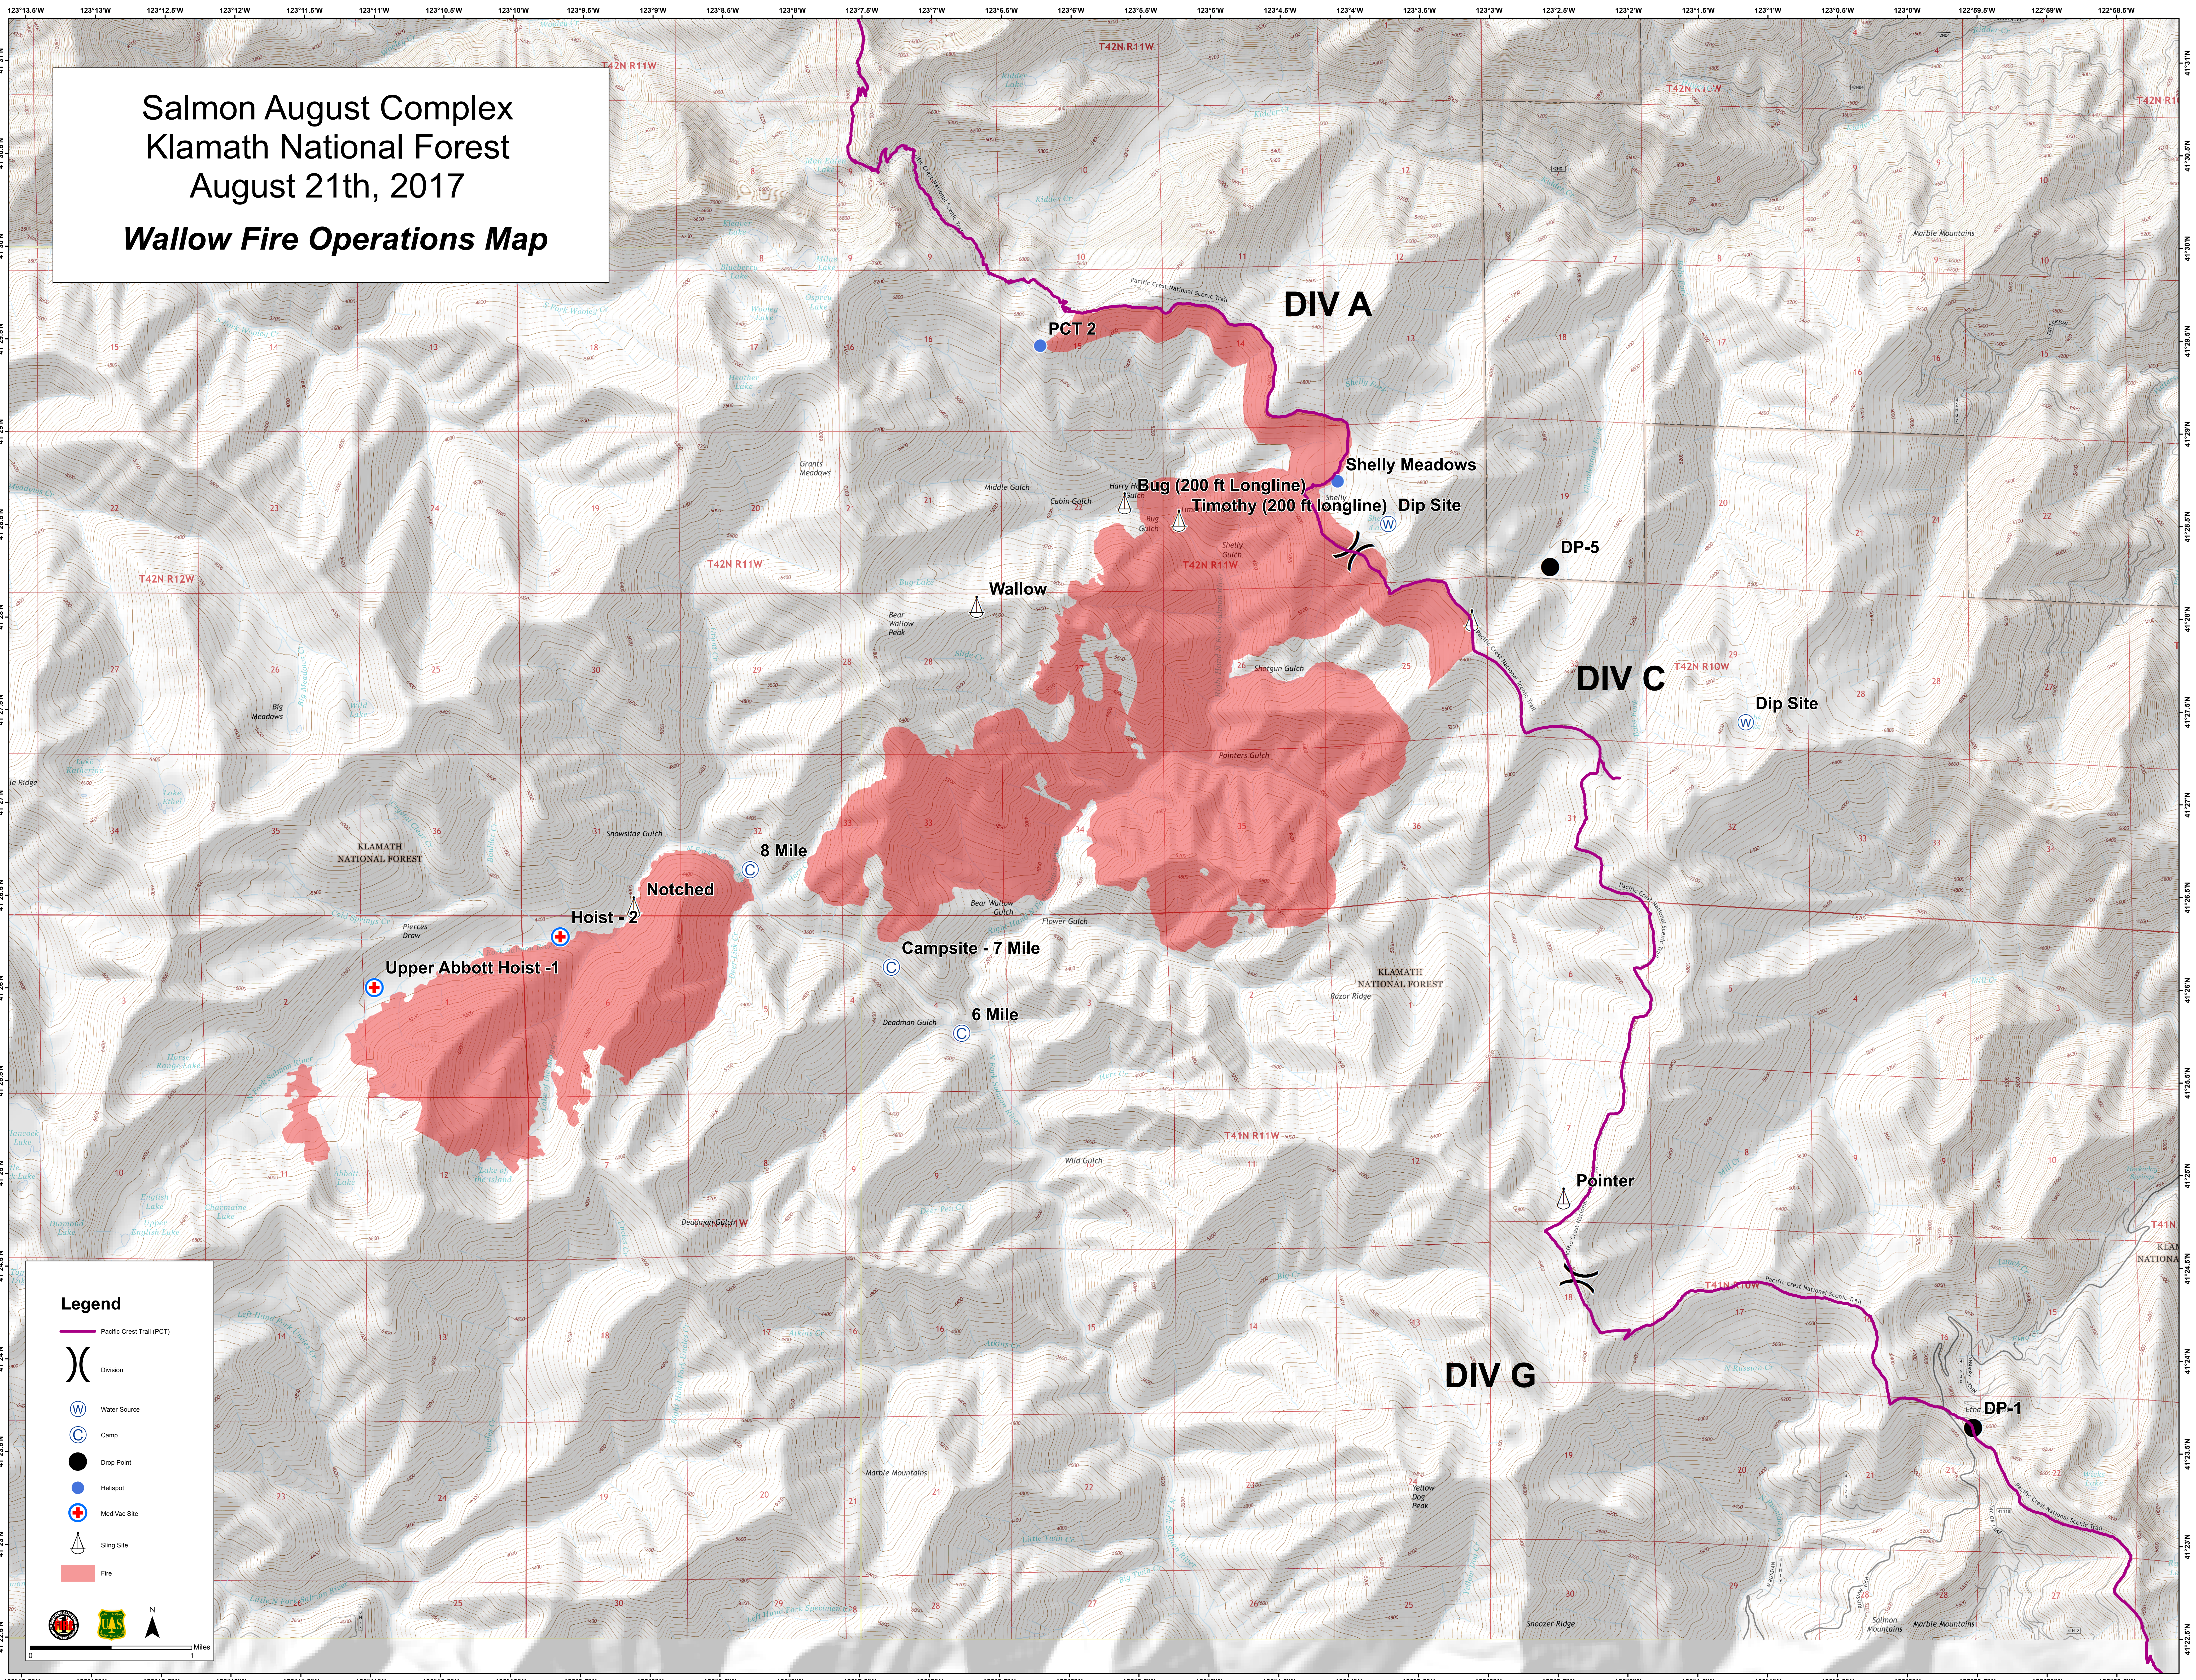

Salmon August Complex
 Klamath National Forest
 August 21th, 2017
Wallow Fire Operations Map

Legend

- Pacific Crest Trail (PCT)
- Division
- Water Source
- Camp
- Drop Point
- Helisport
- Med/Vac Site
- Sling Site
- Fire