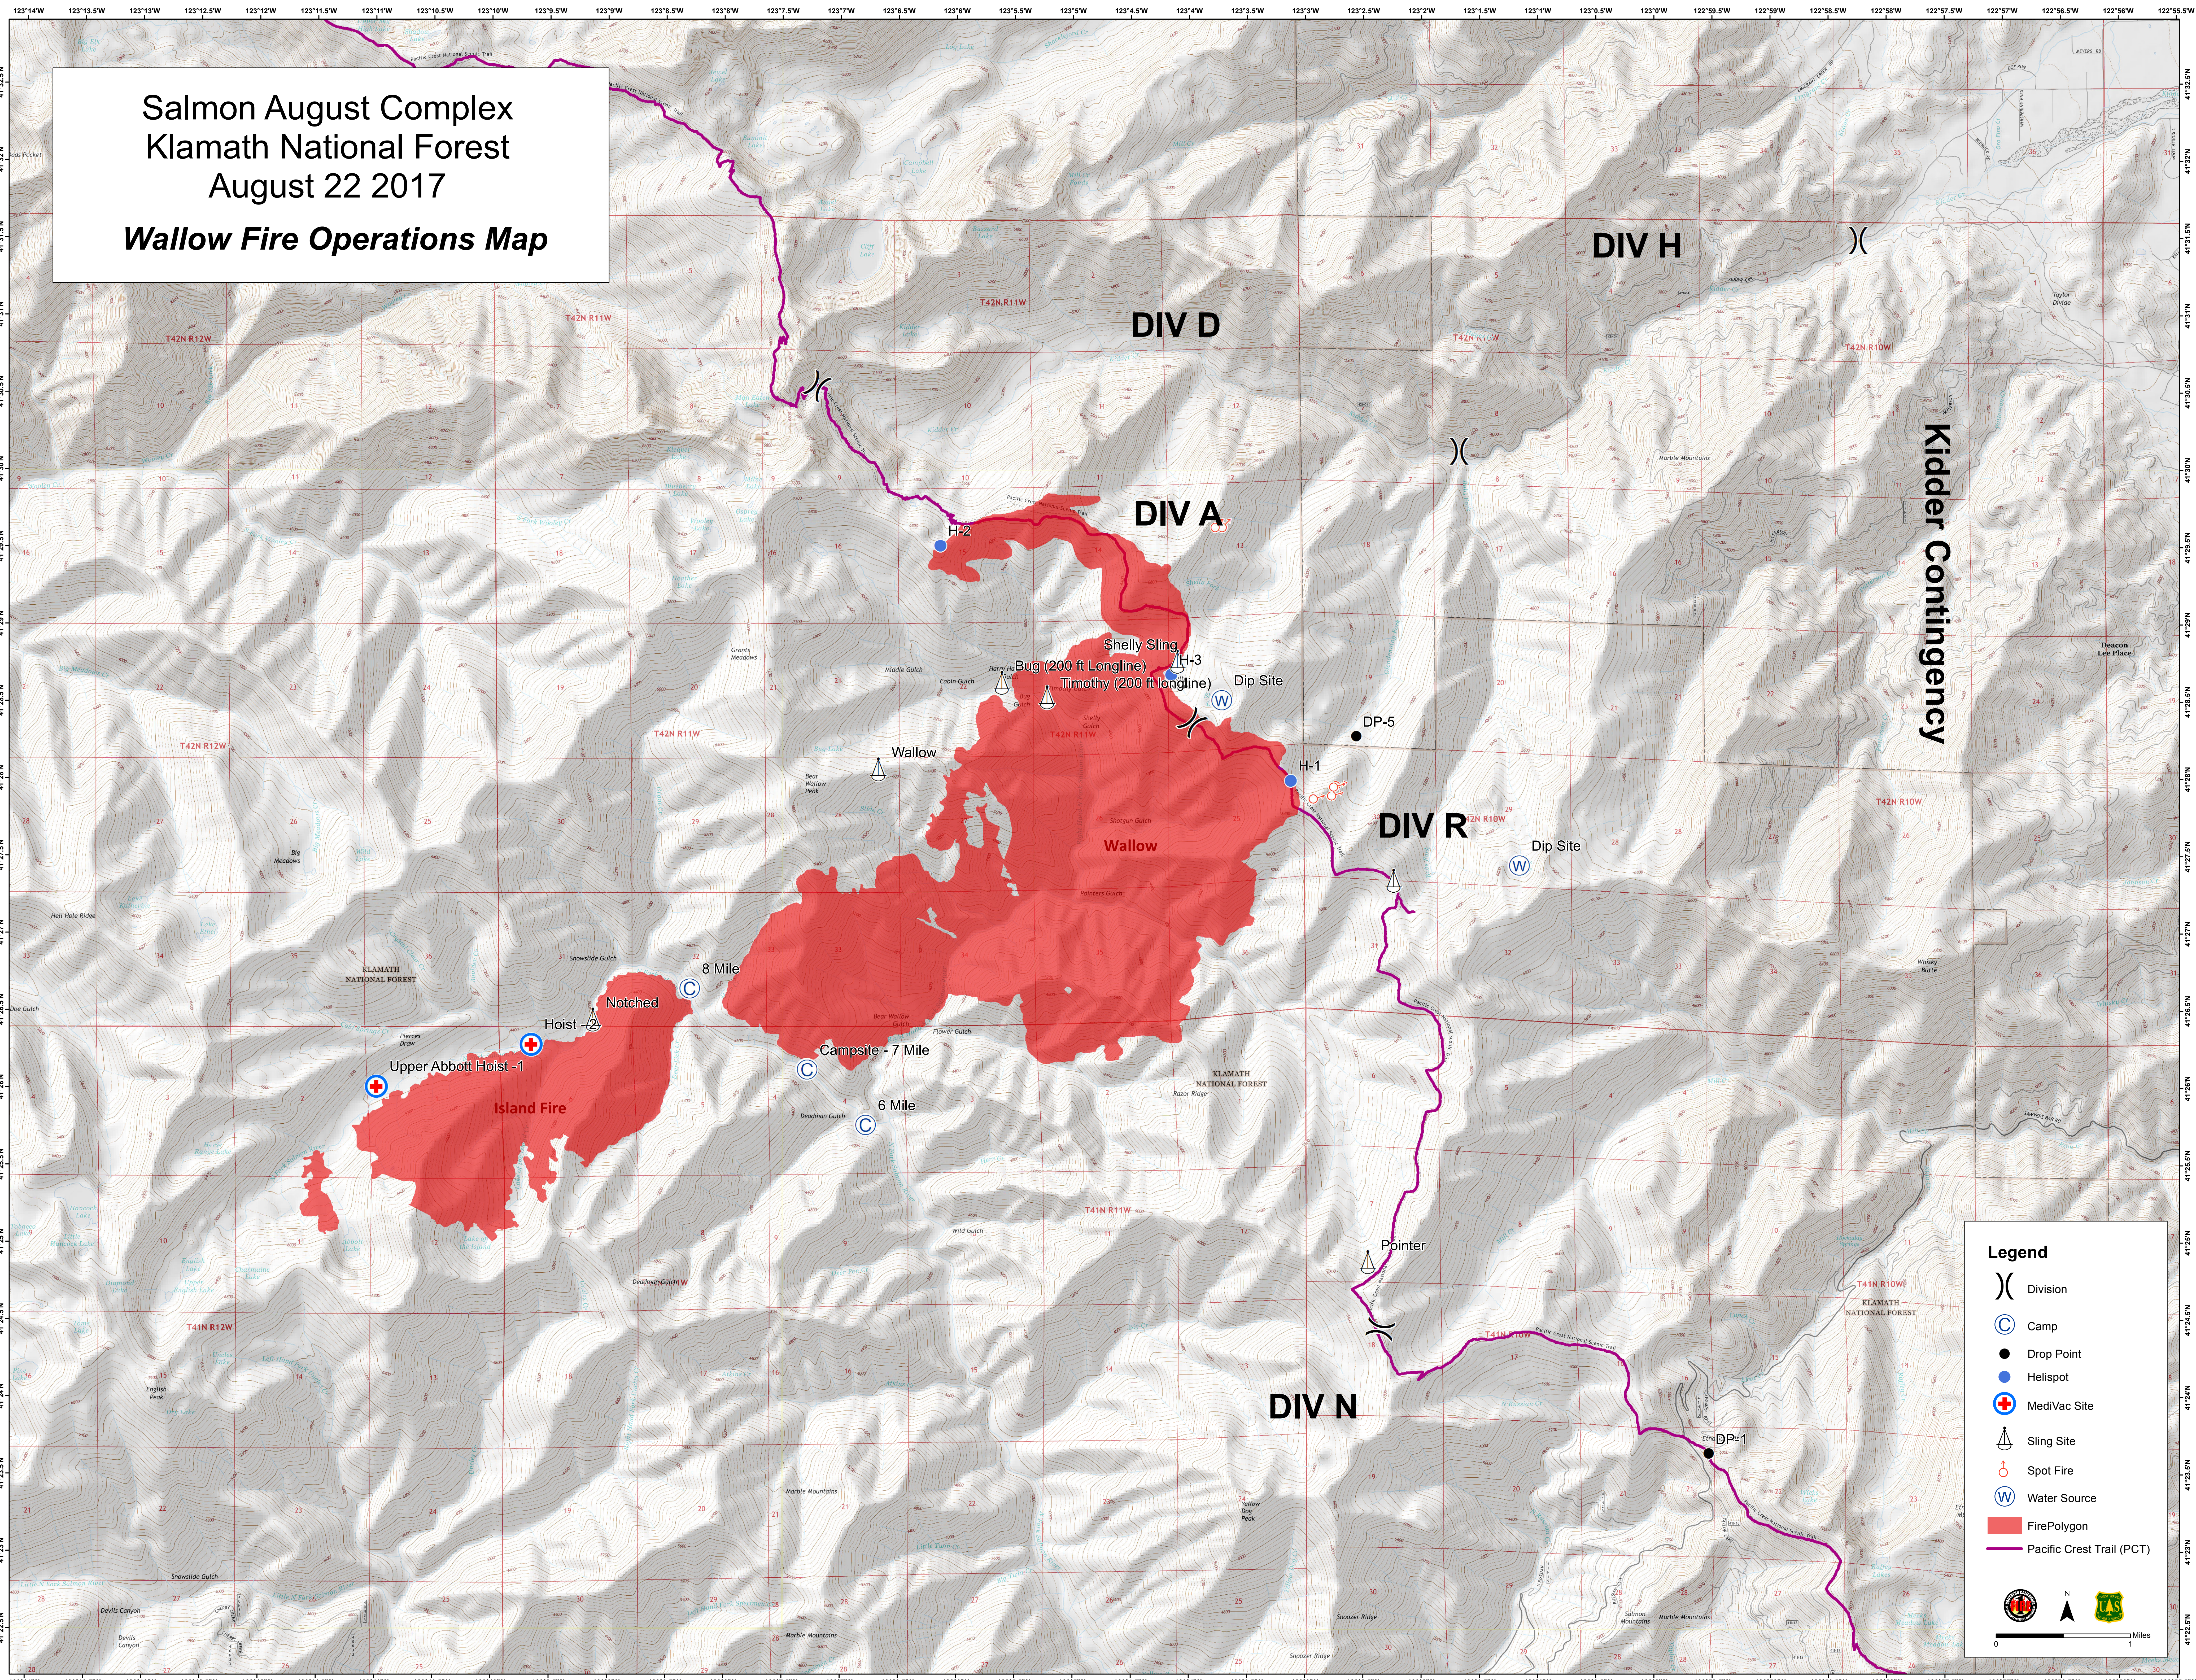

Salmon August Complex  
Klamath National Forest  
August 22 2017

**Wallow Fire Operations Map**

**Legend**

- ( ) Division
- (C) Camp
- Drop Point
- Helispot
- ⊕ MediVac Site
- ⚓ Sling Site
- ♂ Spot Fire
- (W) Water Source
- FirePolygon
- Pacific Crest Trail (PCT)

0 1 Miles