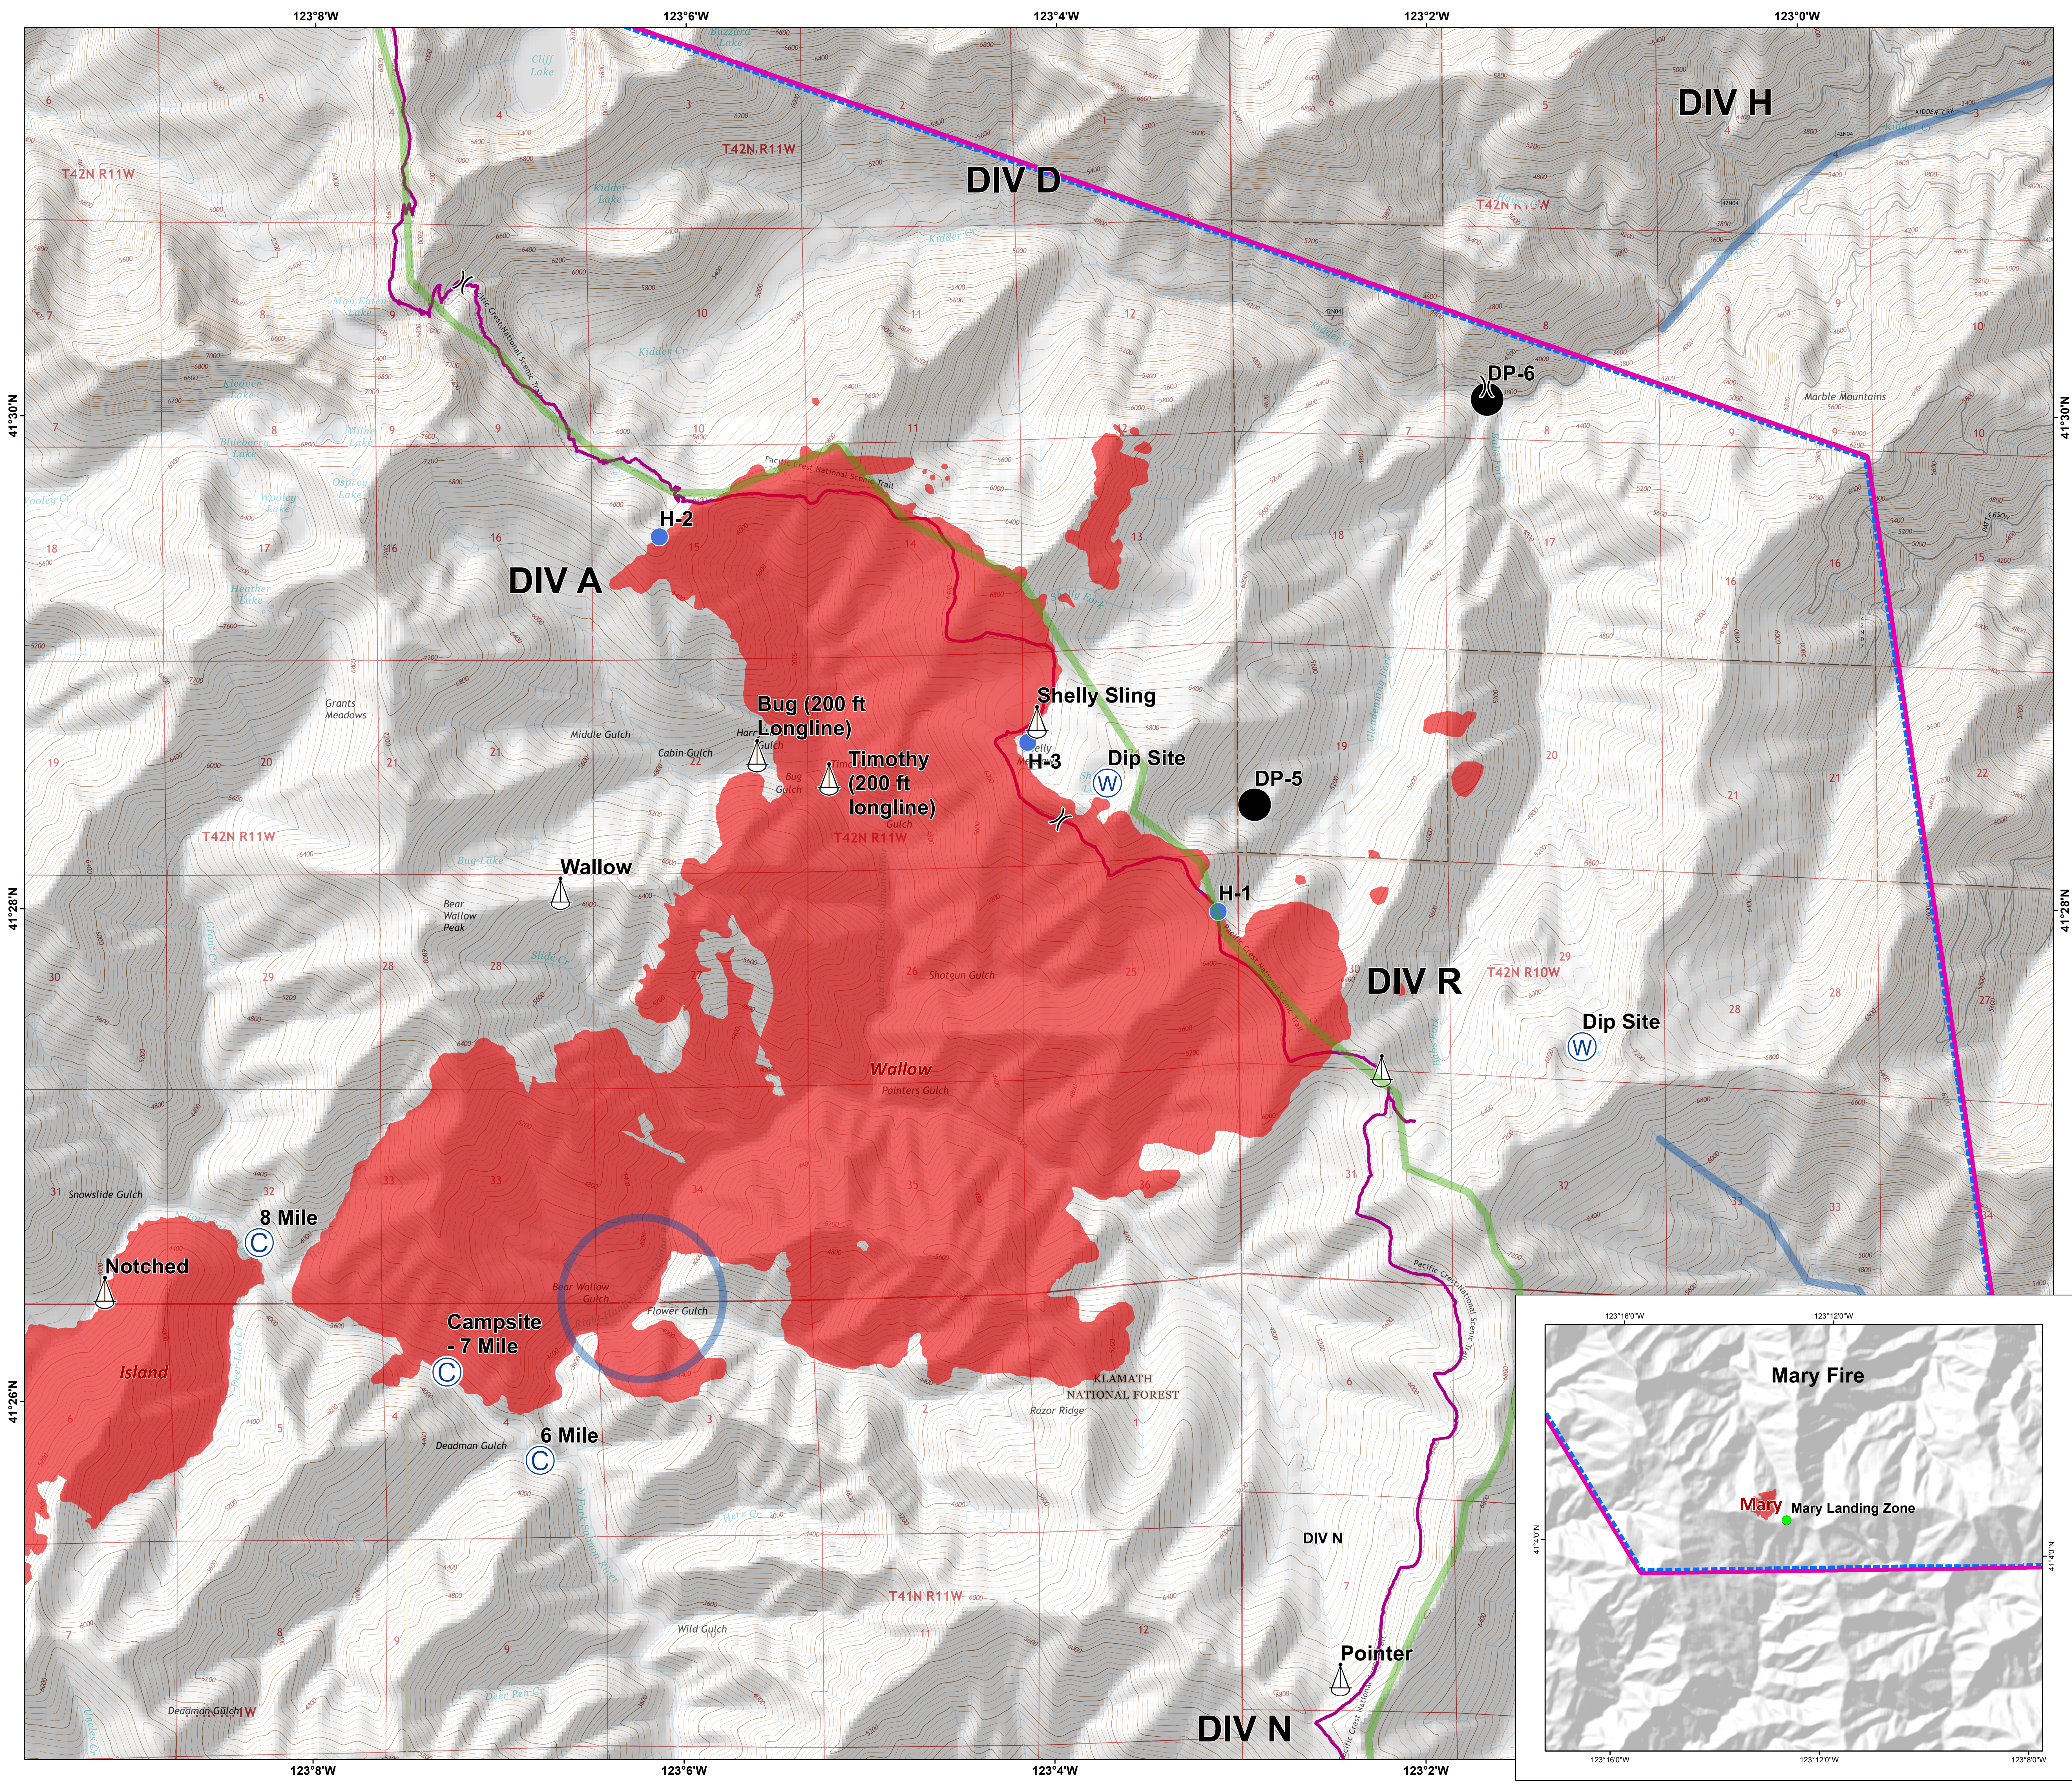

Salmon August Complex

Klamath National Forest
August 23 2017

Air Ops

Legend

- TFR
- Pacific Crest Trail (PCT)
- Division
- Camp
- Drop Point
- Helispot
- MediVac Site
- Sling Site
- Water Source
- FirePolygon

UAS
SOUTHERN CALIFORNIA FIRE
0 0.25 0.5 Miles