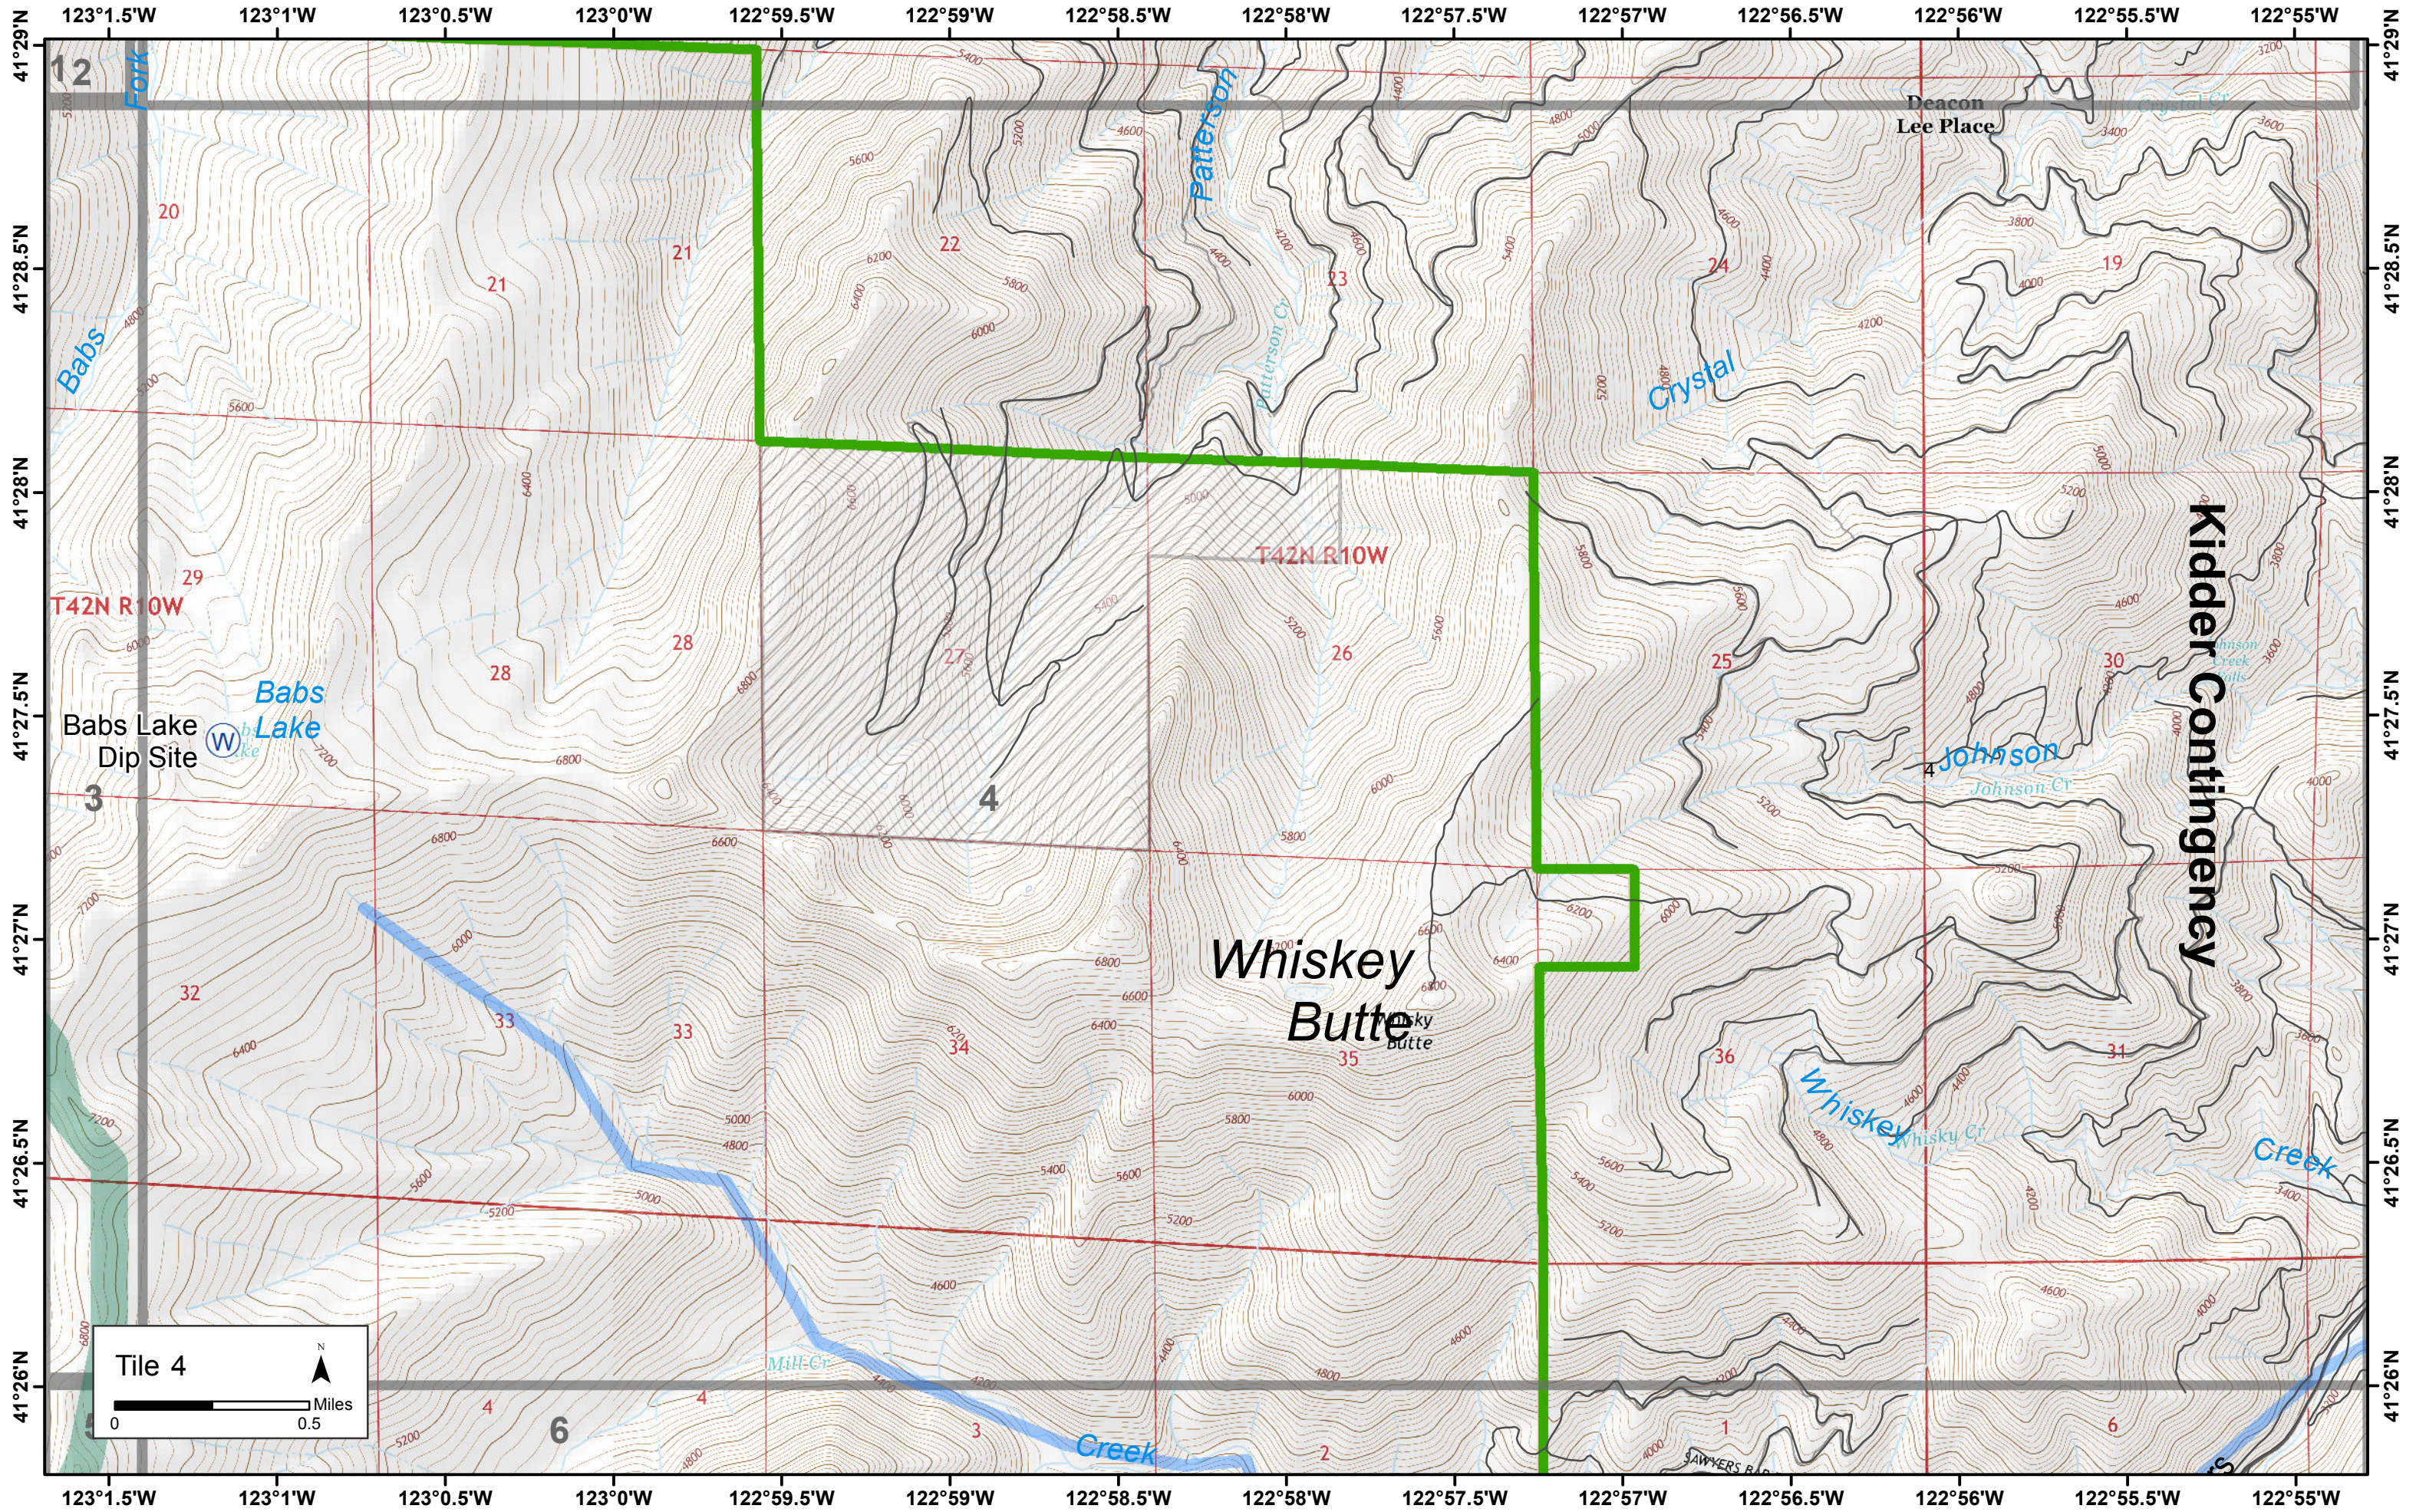

Tile 2  
0 0.5 Miles

Tile 5  
0 0.5 Miles

DIV R

DIV N

Yellow Dog Peak

Abbott Ranch

Pointer

6 Mile

dge

Tile 6

0 0.5 Miles

N