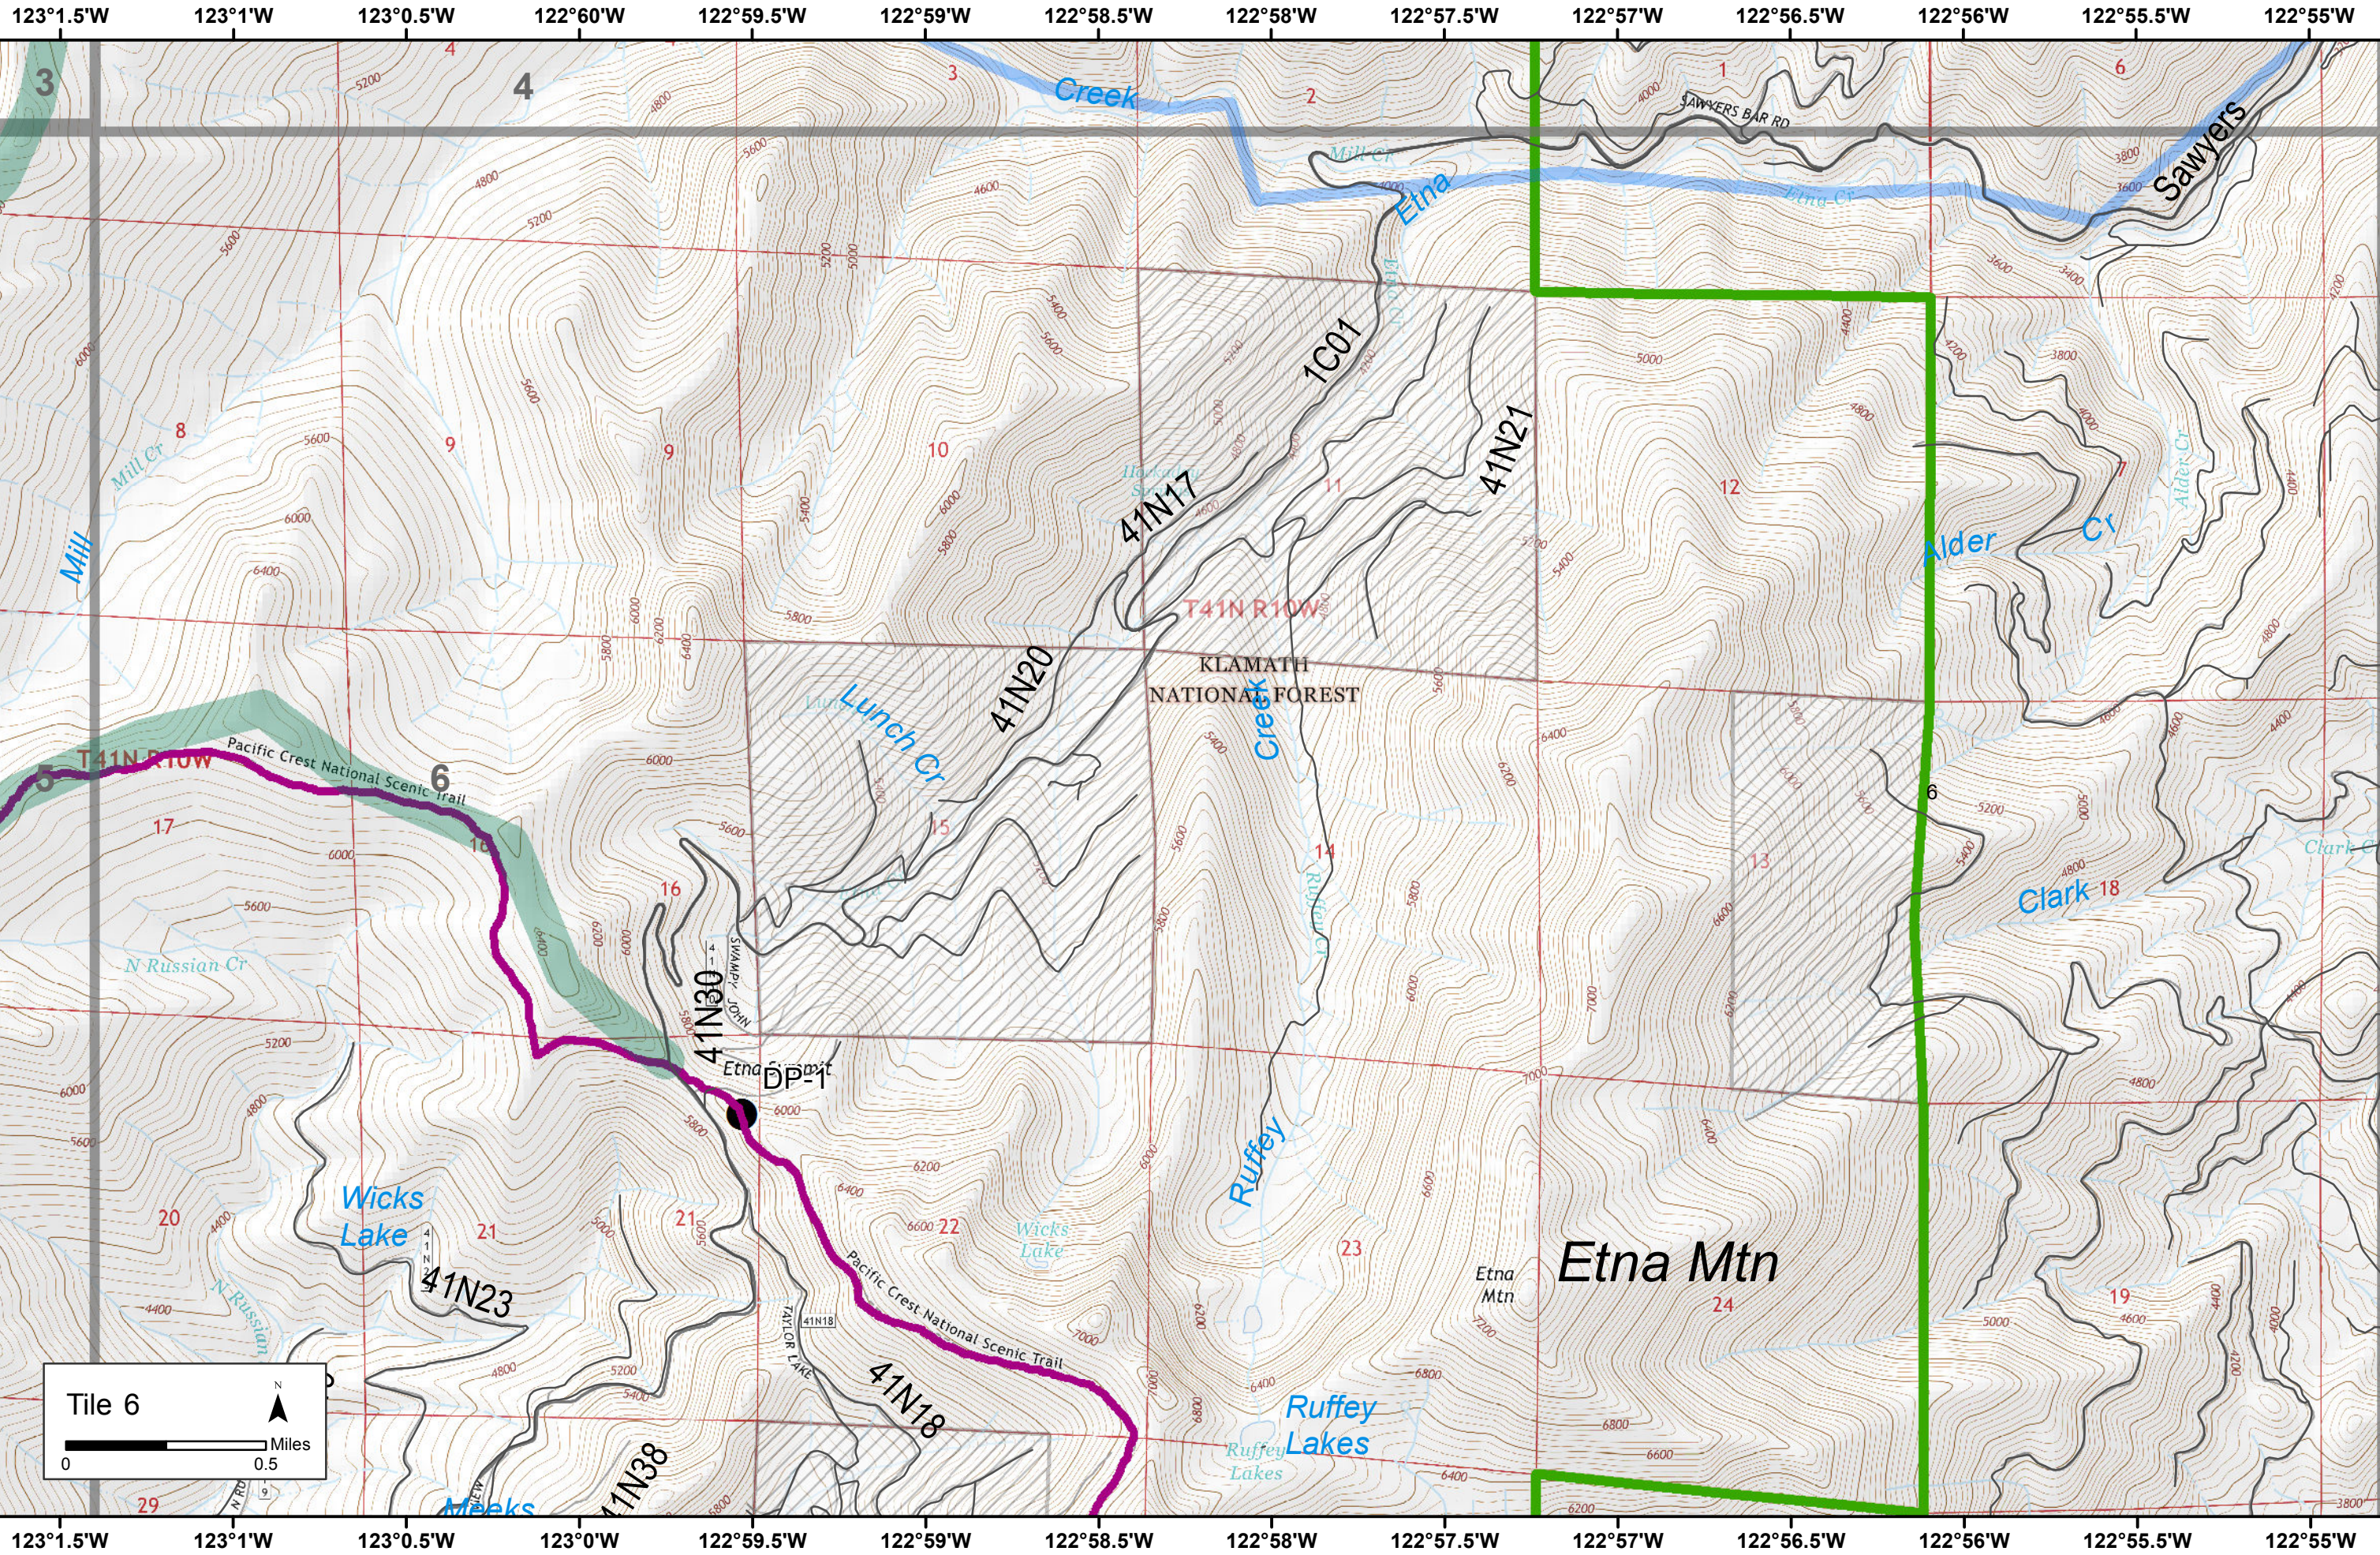

Tile 2  
0 0.5 Miles

Tile 5  
0 0.5 Miles

DIV R

DIV N

Yellow Dog Peak

Abbott Ranch

Pointer

6 Mile

dge

Tile 6

0 0.5 Miles

N