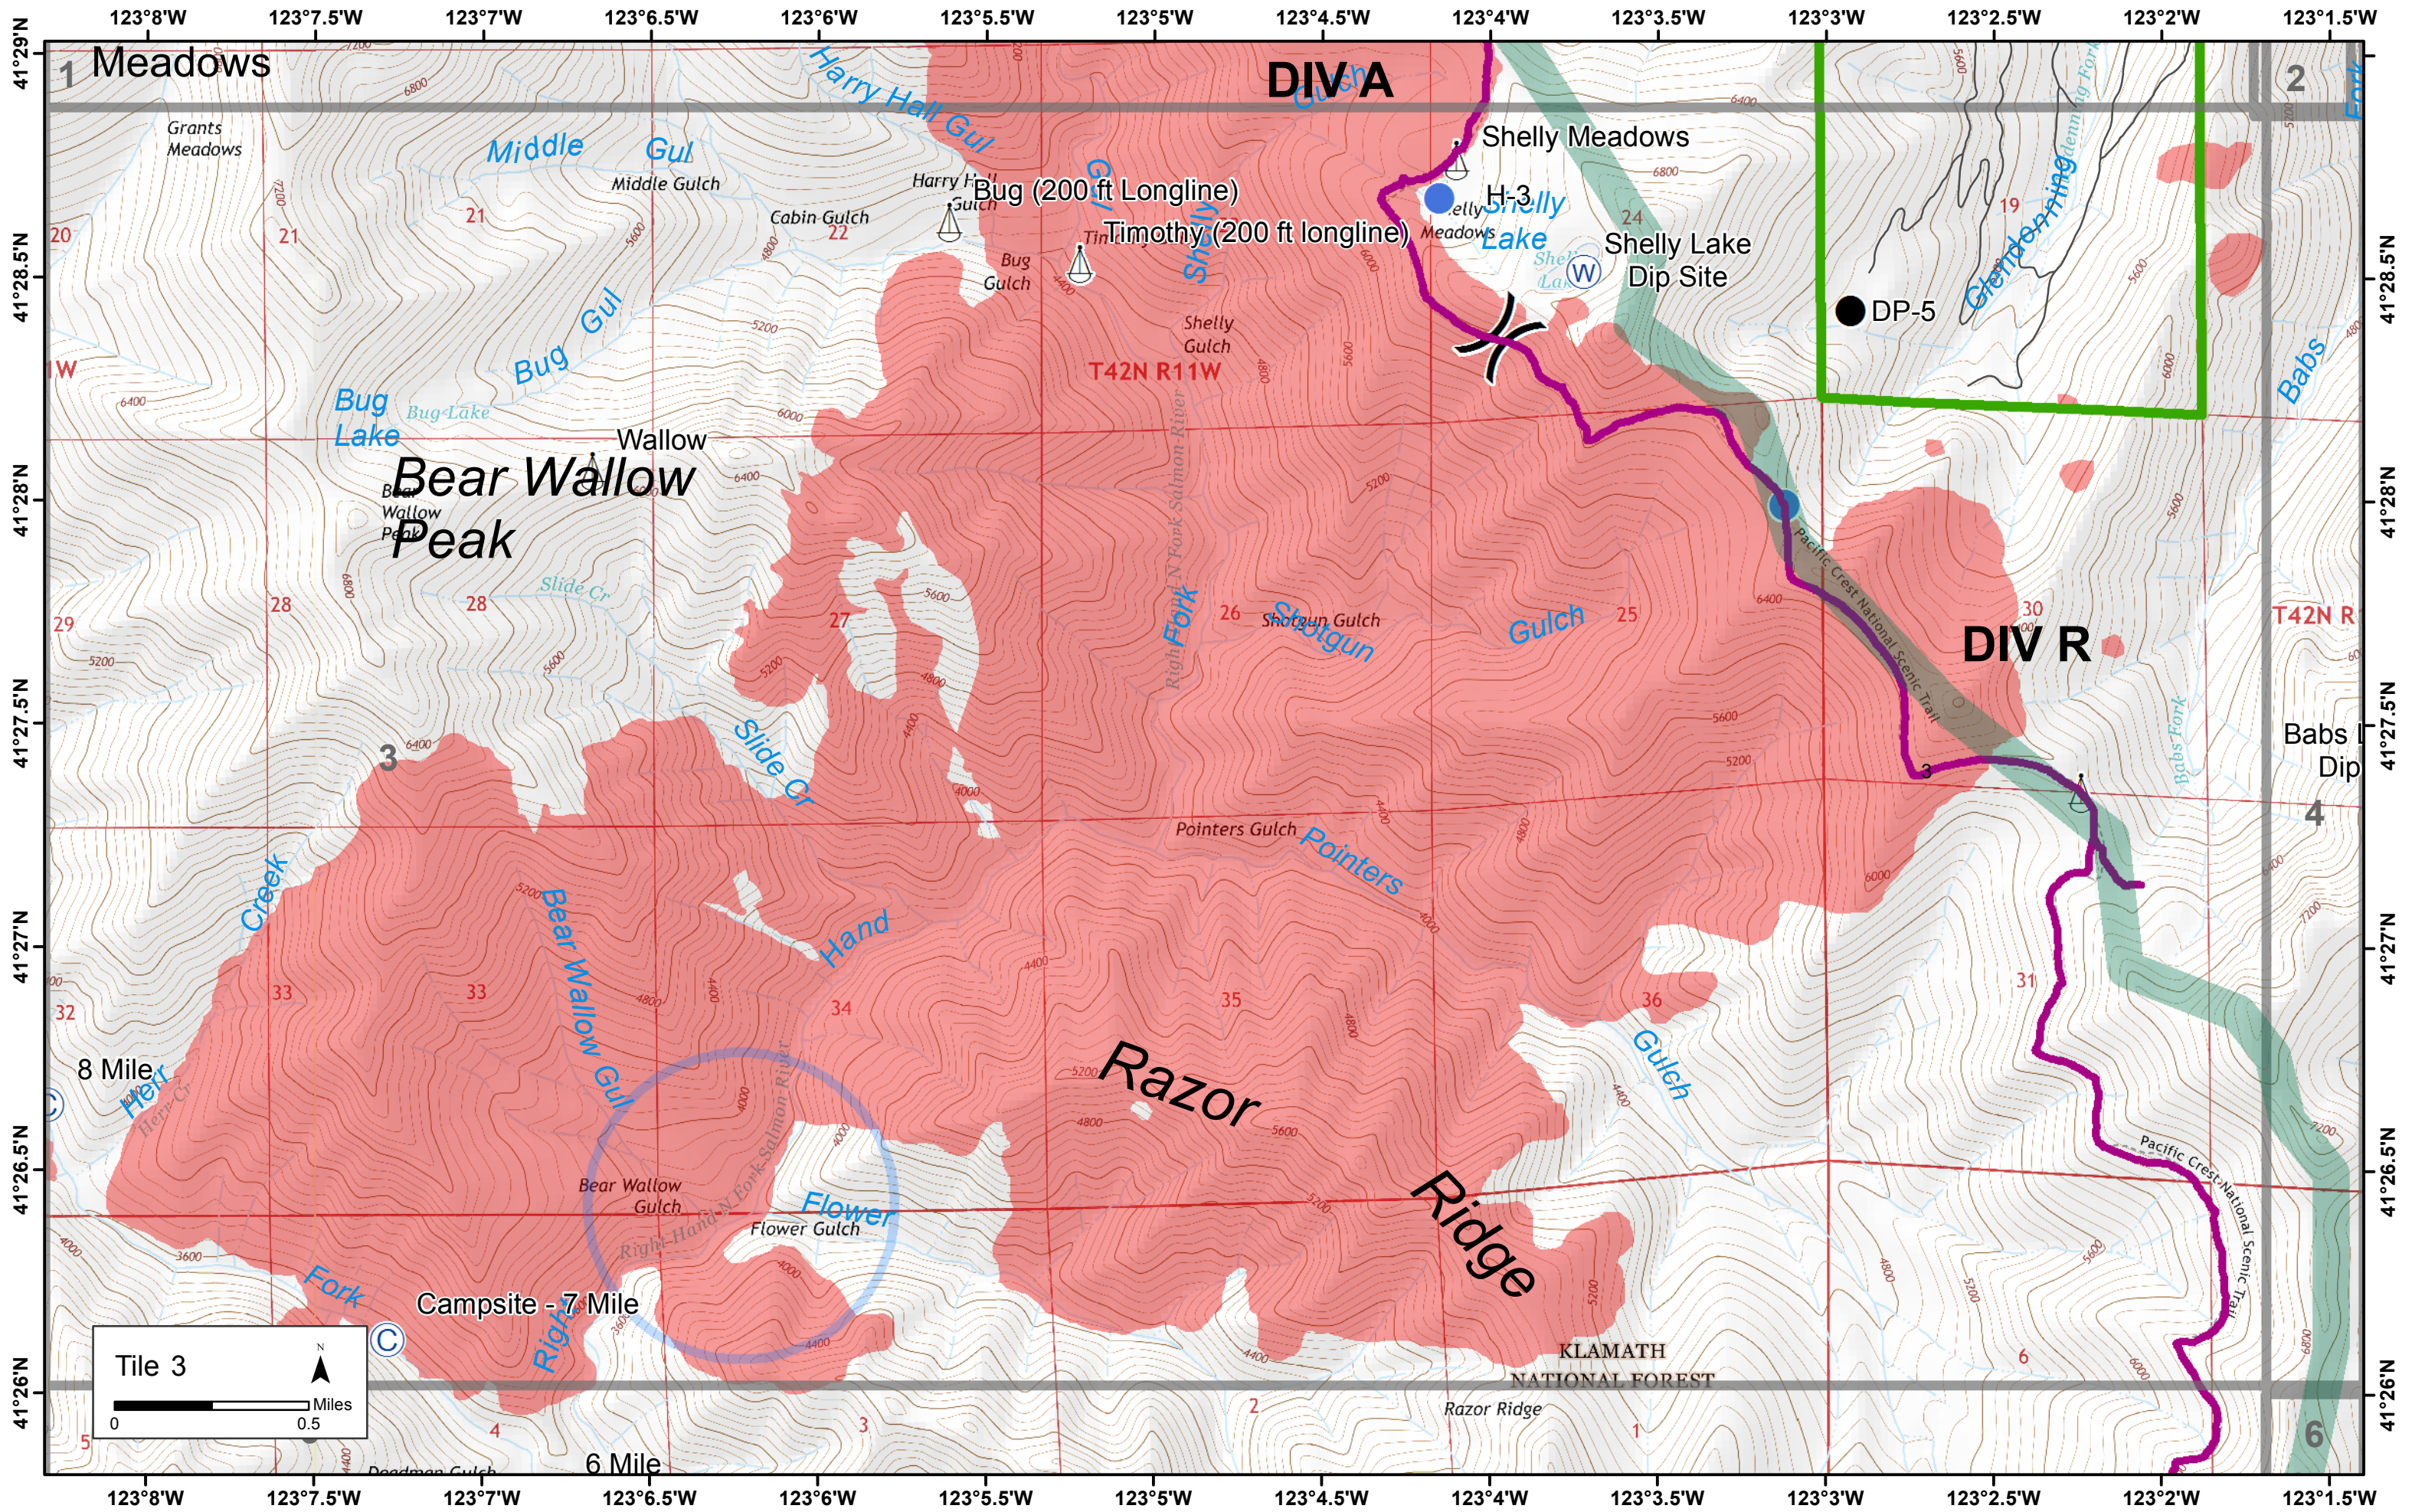

Tile 2  
0 0.5 Miles

Tile 5  
0 0.5 Miles

DIV R

DIV N

Yellow Dog Peak

Abbott Ranch

Pointer

6 Mile

dge

Tile 6

0 0.5 Miles

N