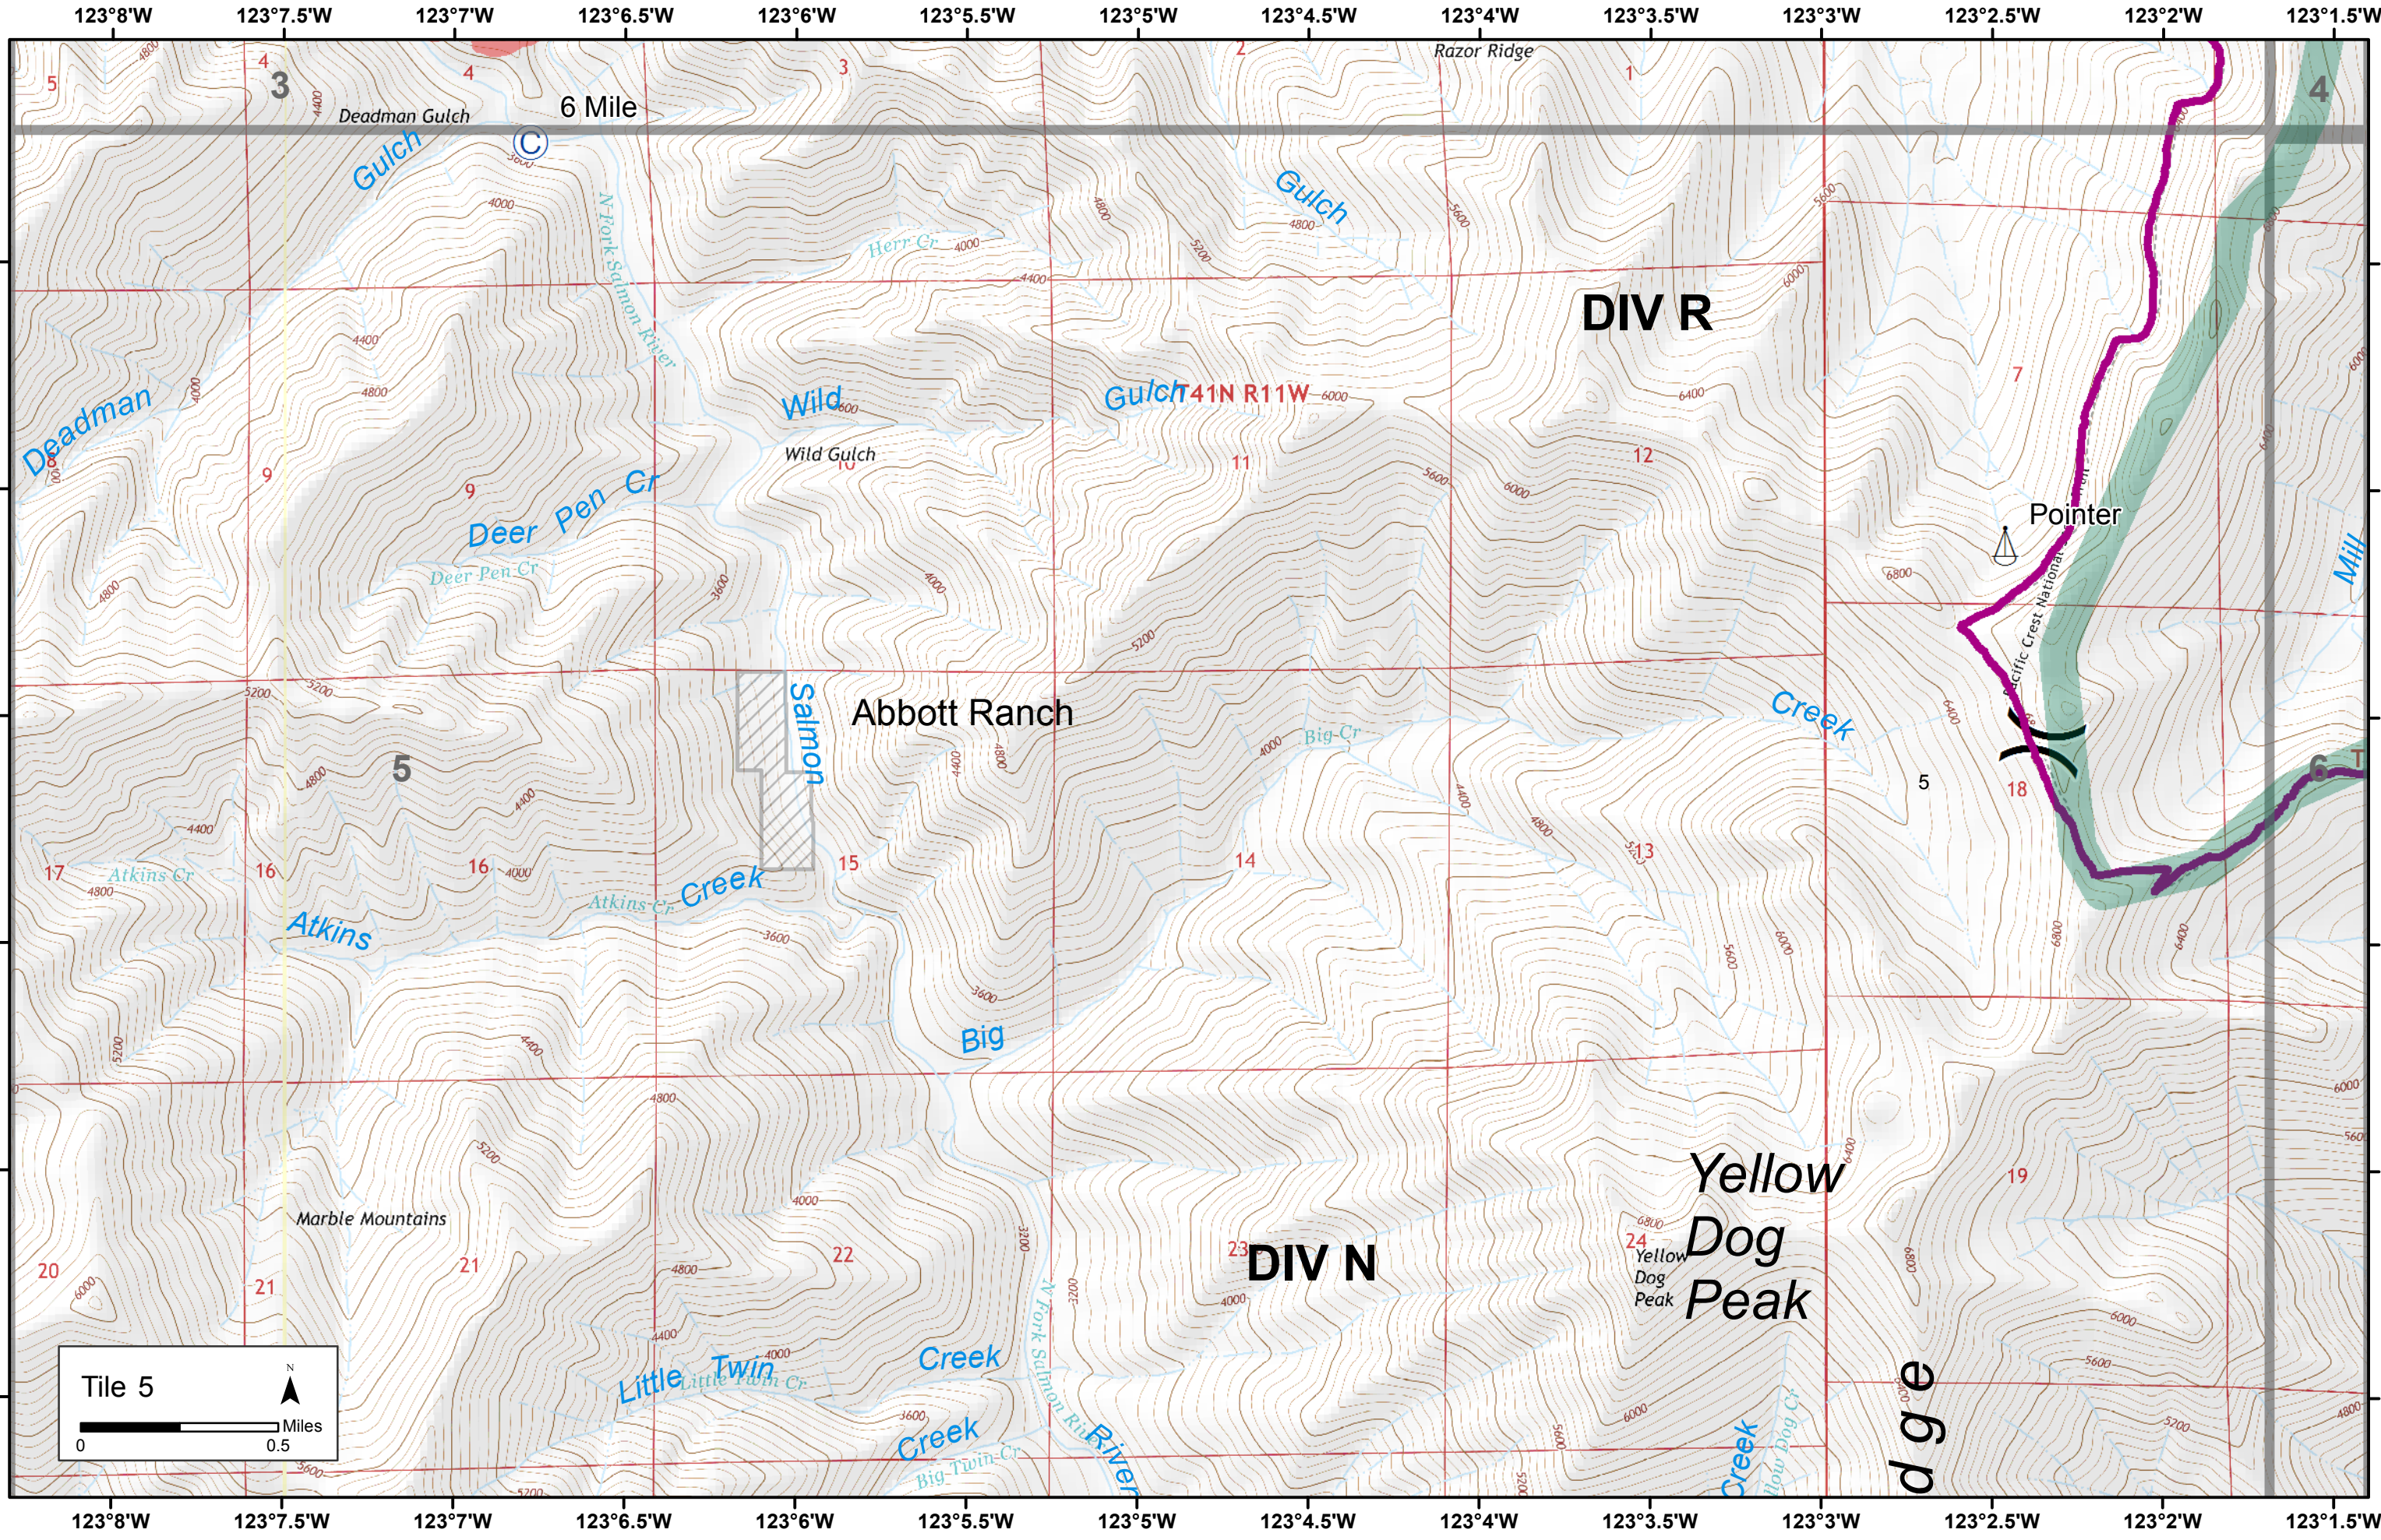

Tile 2  
0 0.5 Miles

Tile 5  
0 0.5 Miles

DIV R

DIV N

Yellow Dog Peak

Abbott Ranch

Pointer

6 Mile

dge

Tile 6

0 0.5 Miles

N