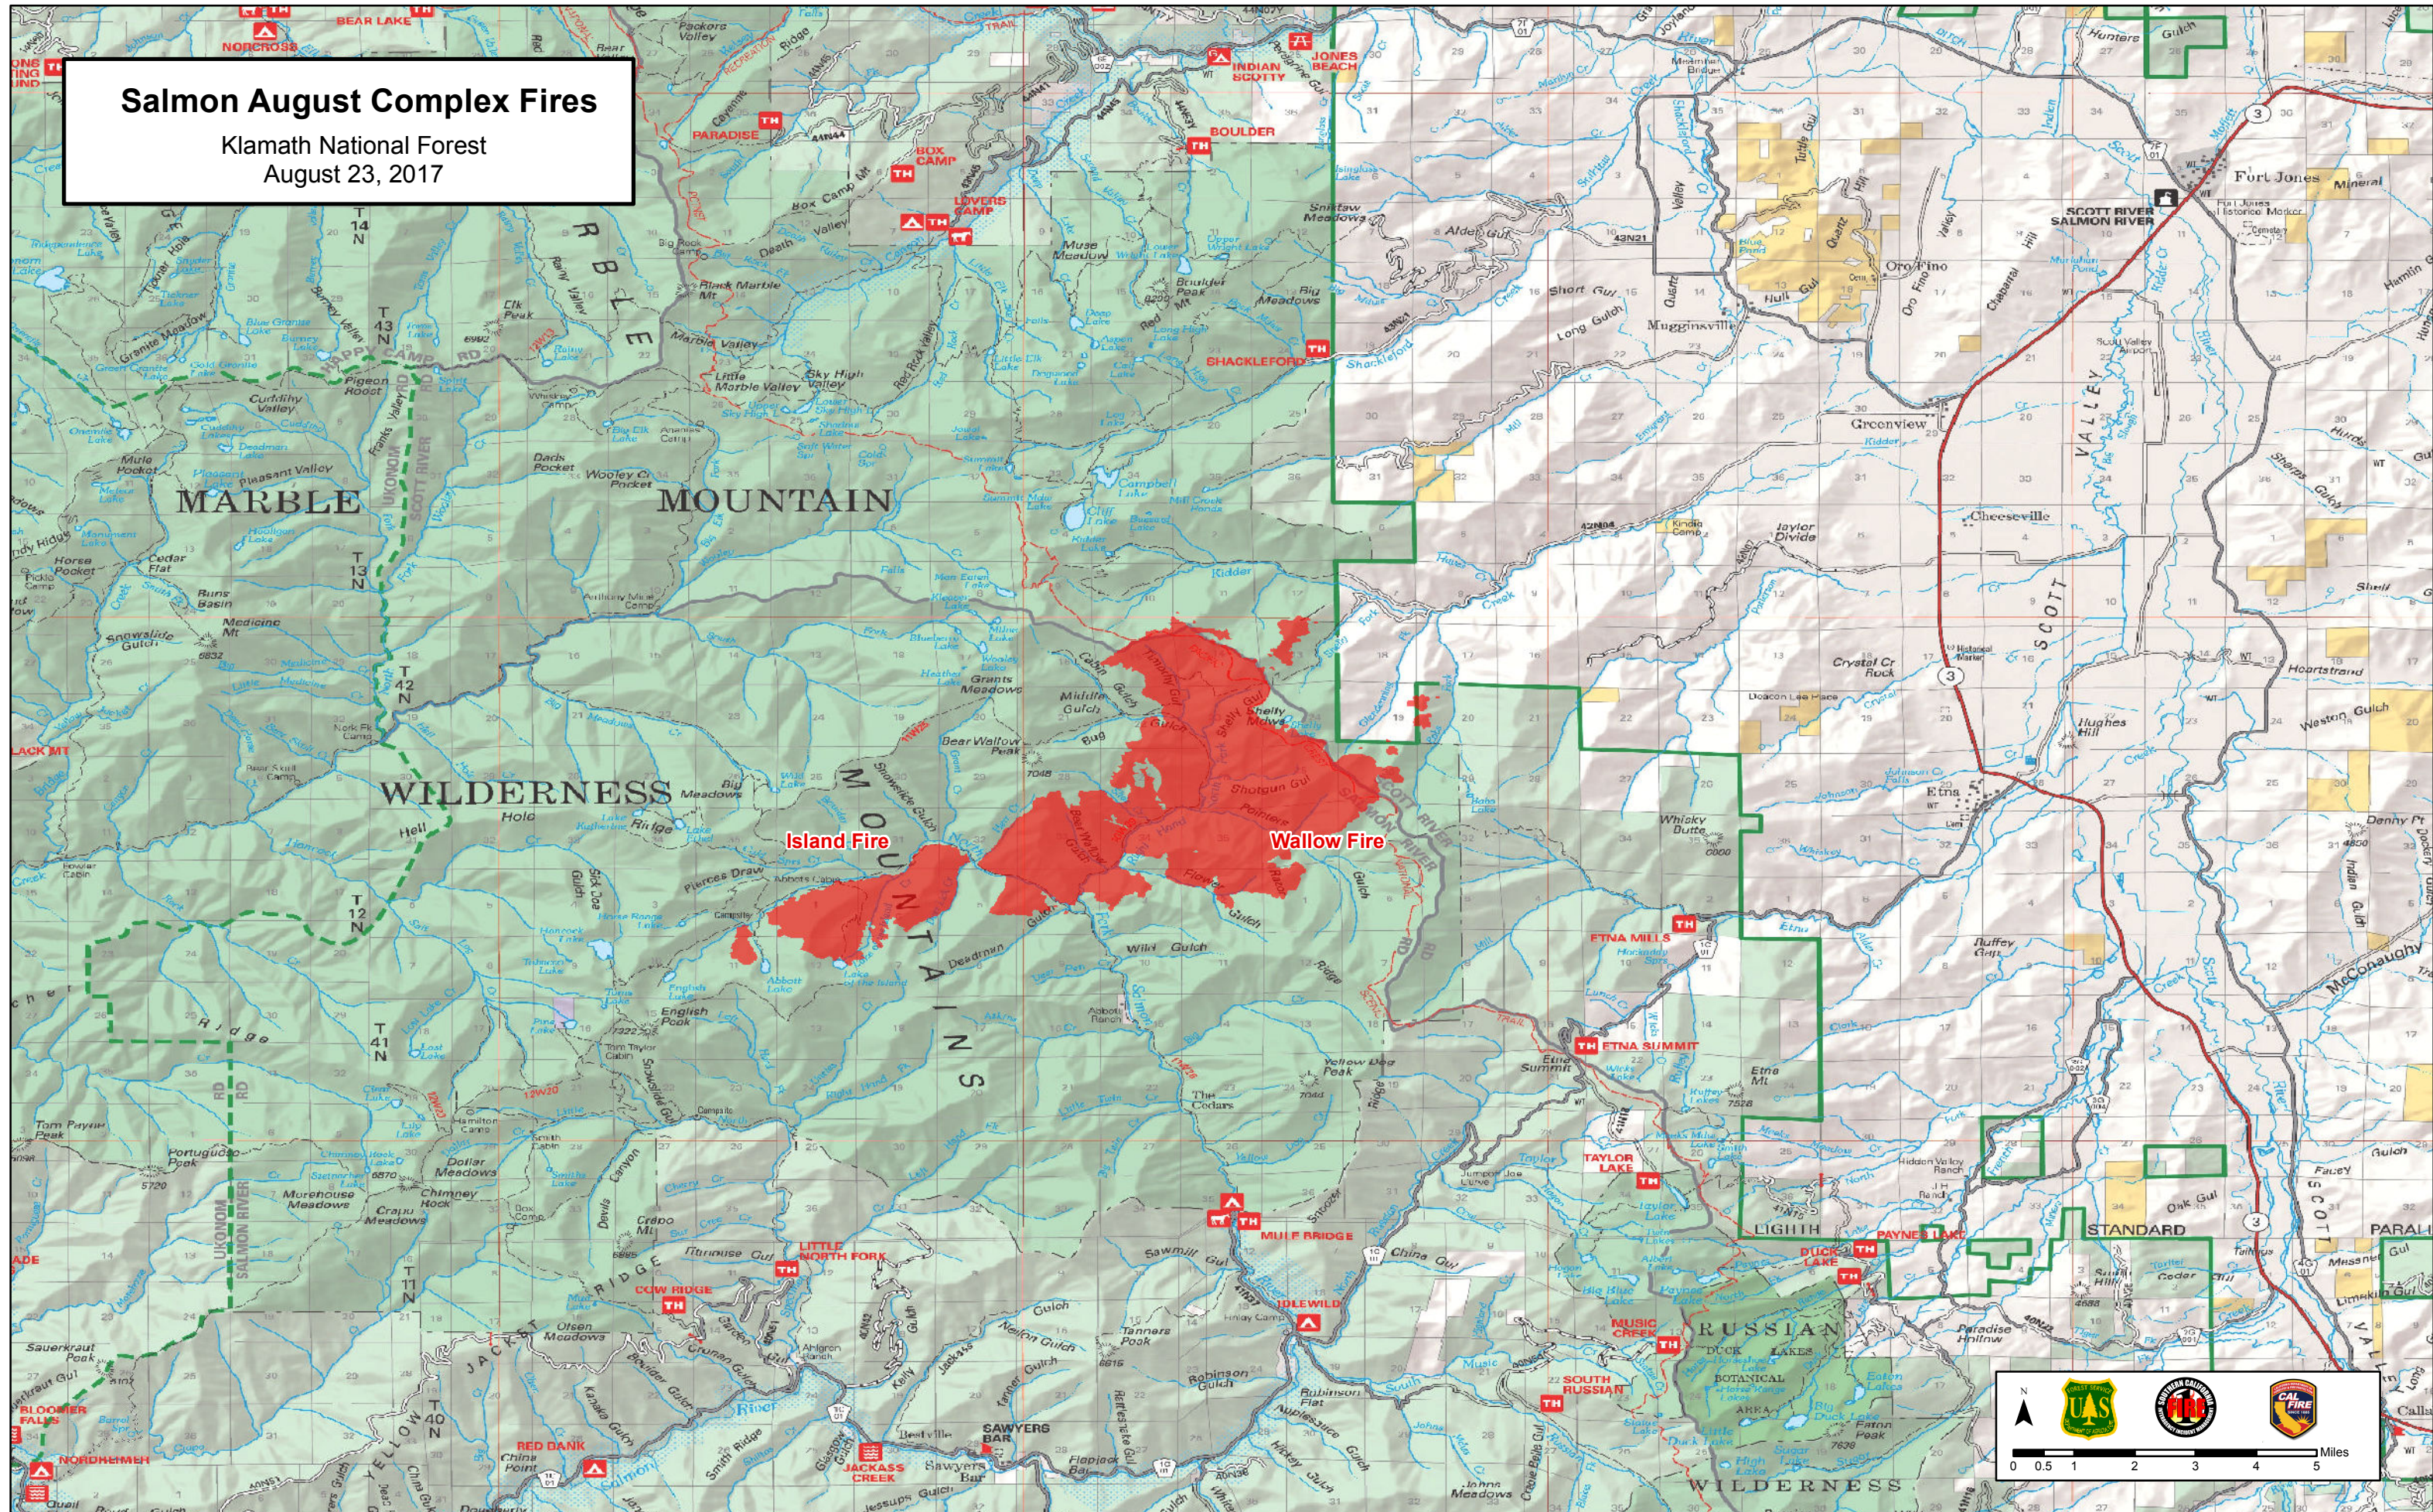

Salmon August Complex Fires

Klamath National Forest
August 23, 2017

Island Fire

Wallow Fire

0 0.5 1 2 3 4 5 Miles