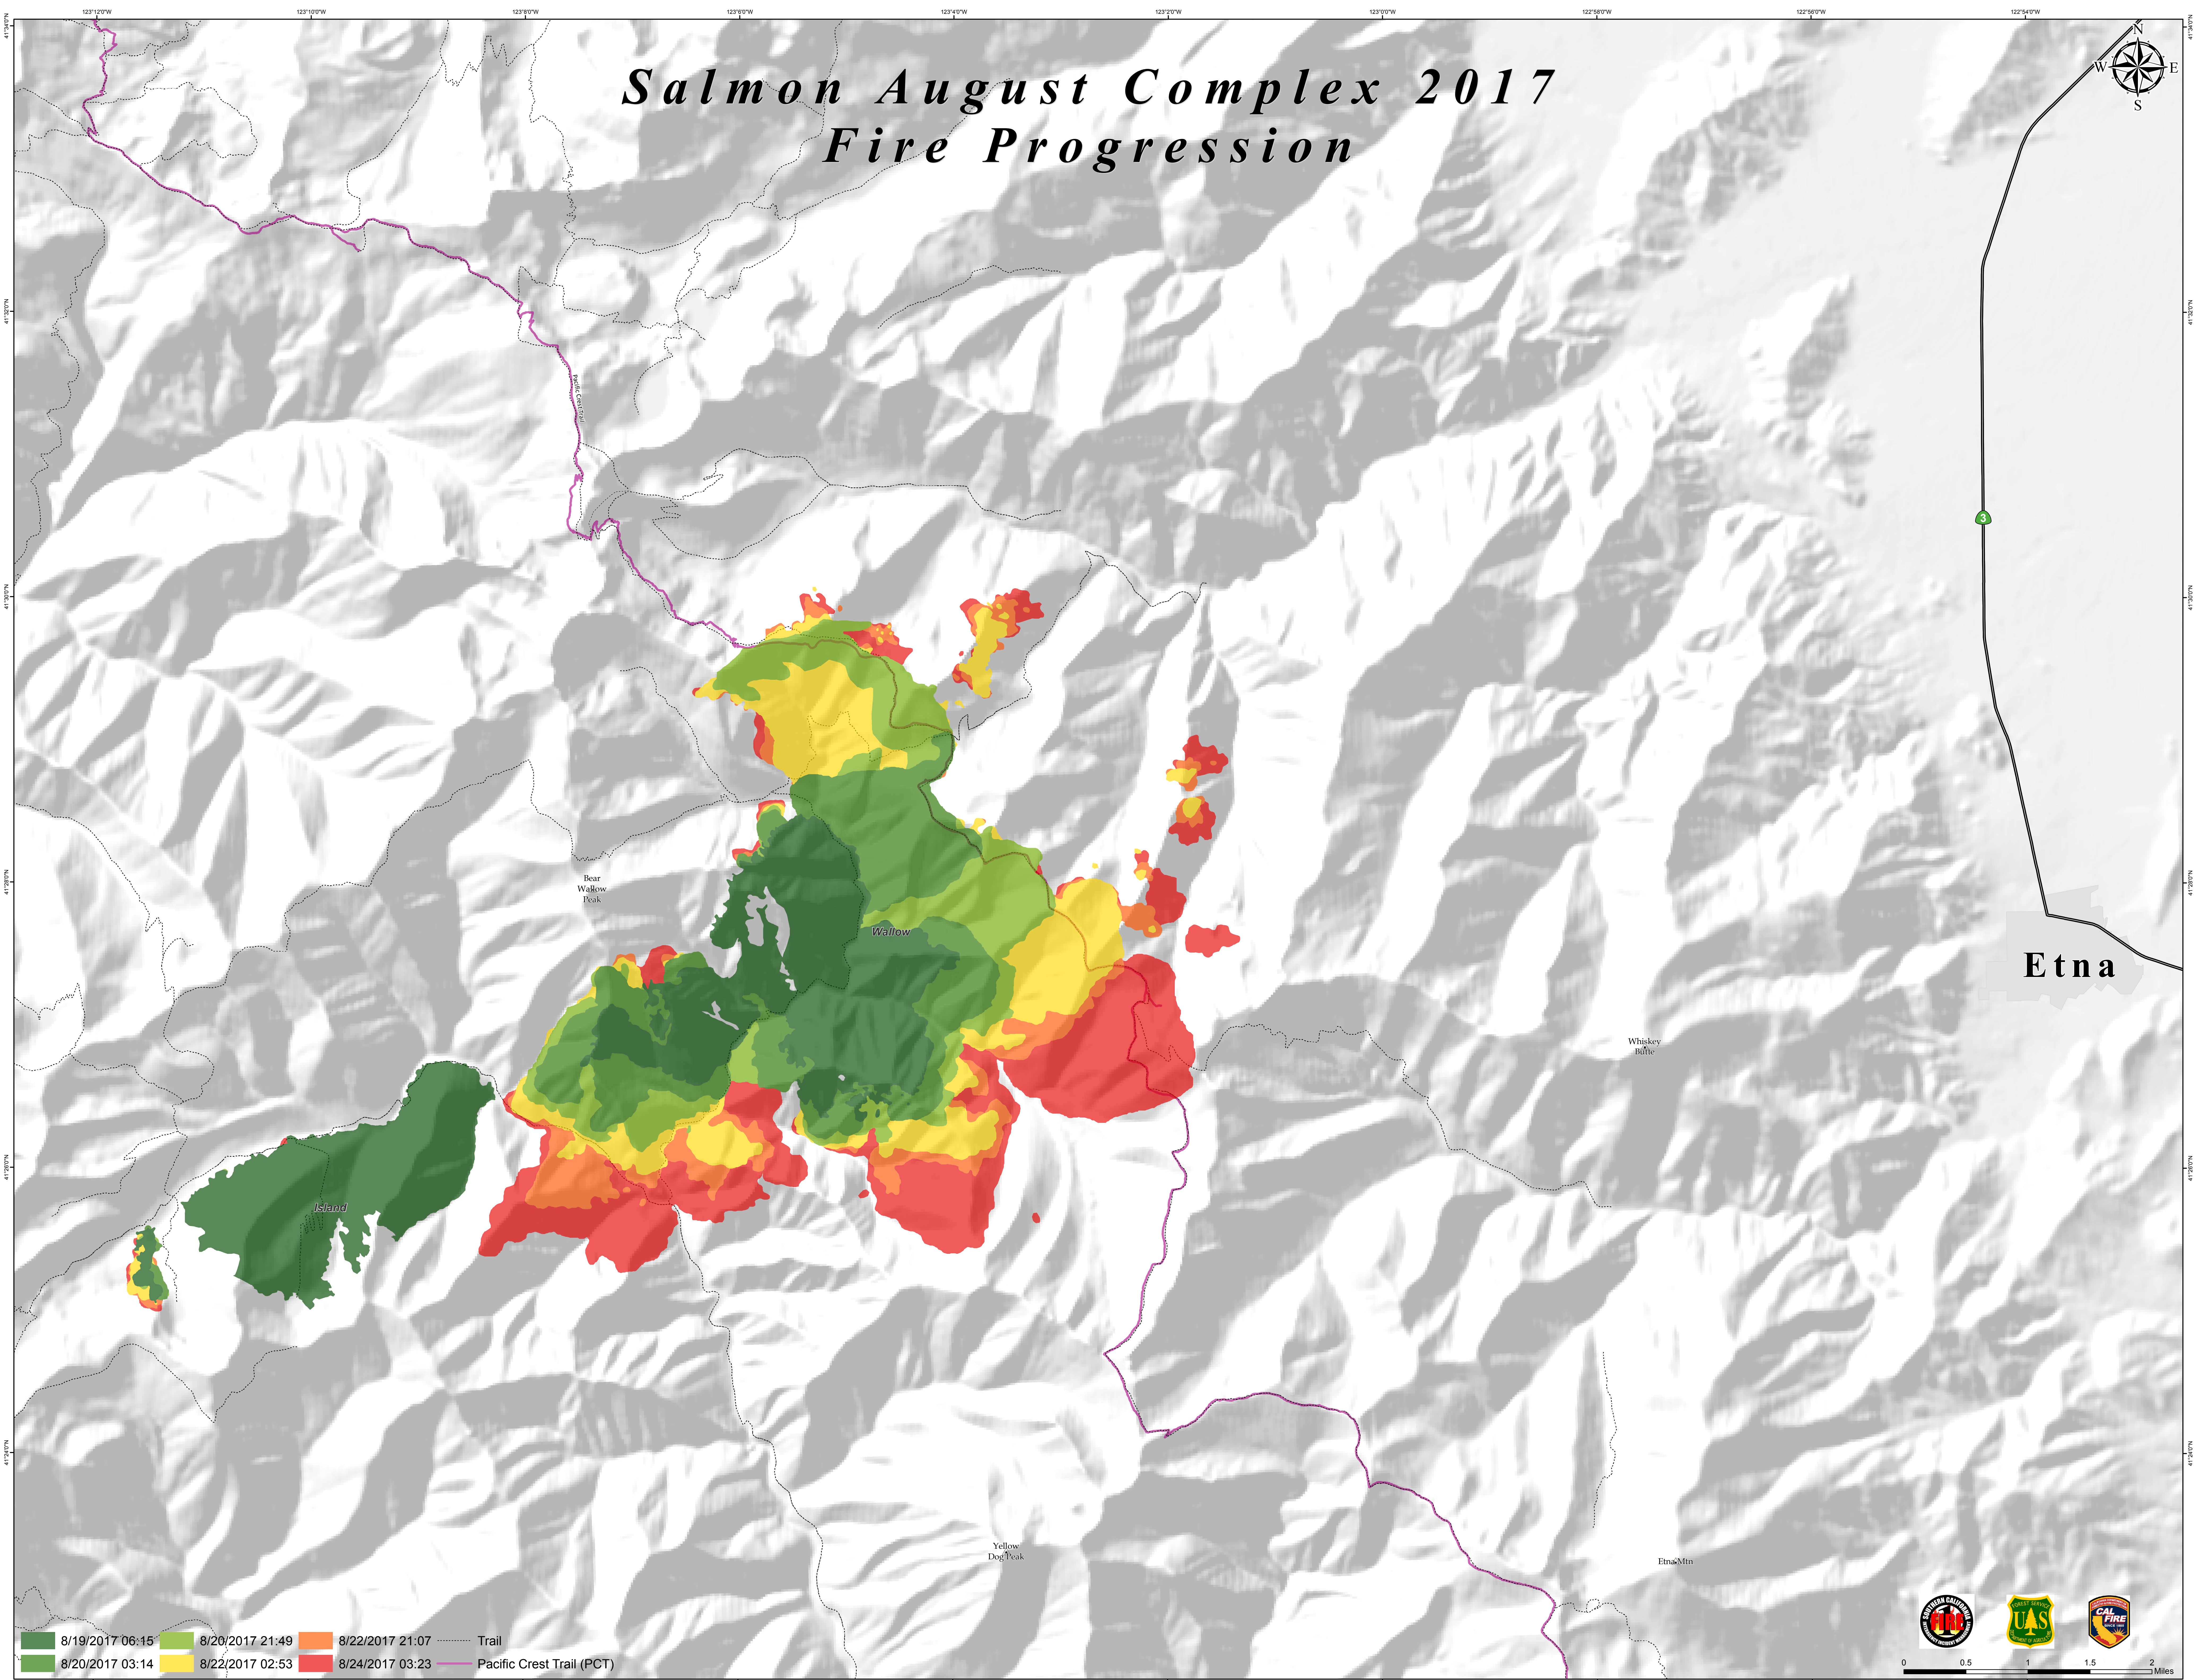

Salmon August Complex 2017 Fire Progression

8/19/2017 06:15 8/20/2017 03:14 8/20/2017 21:49 8/22/2017 02:53 8/22/2017 21:07 8/24/2017 03:23

Trail Pacific Crest Trail (PCT)