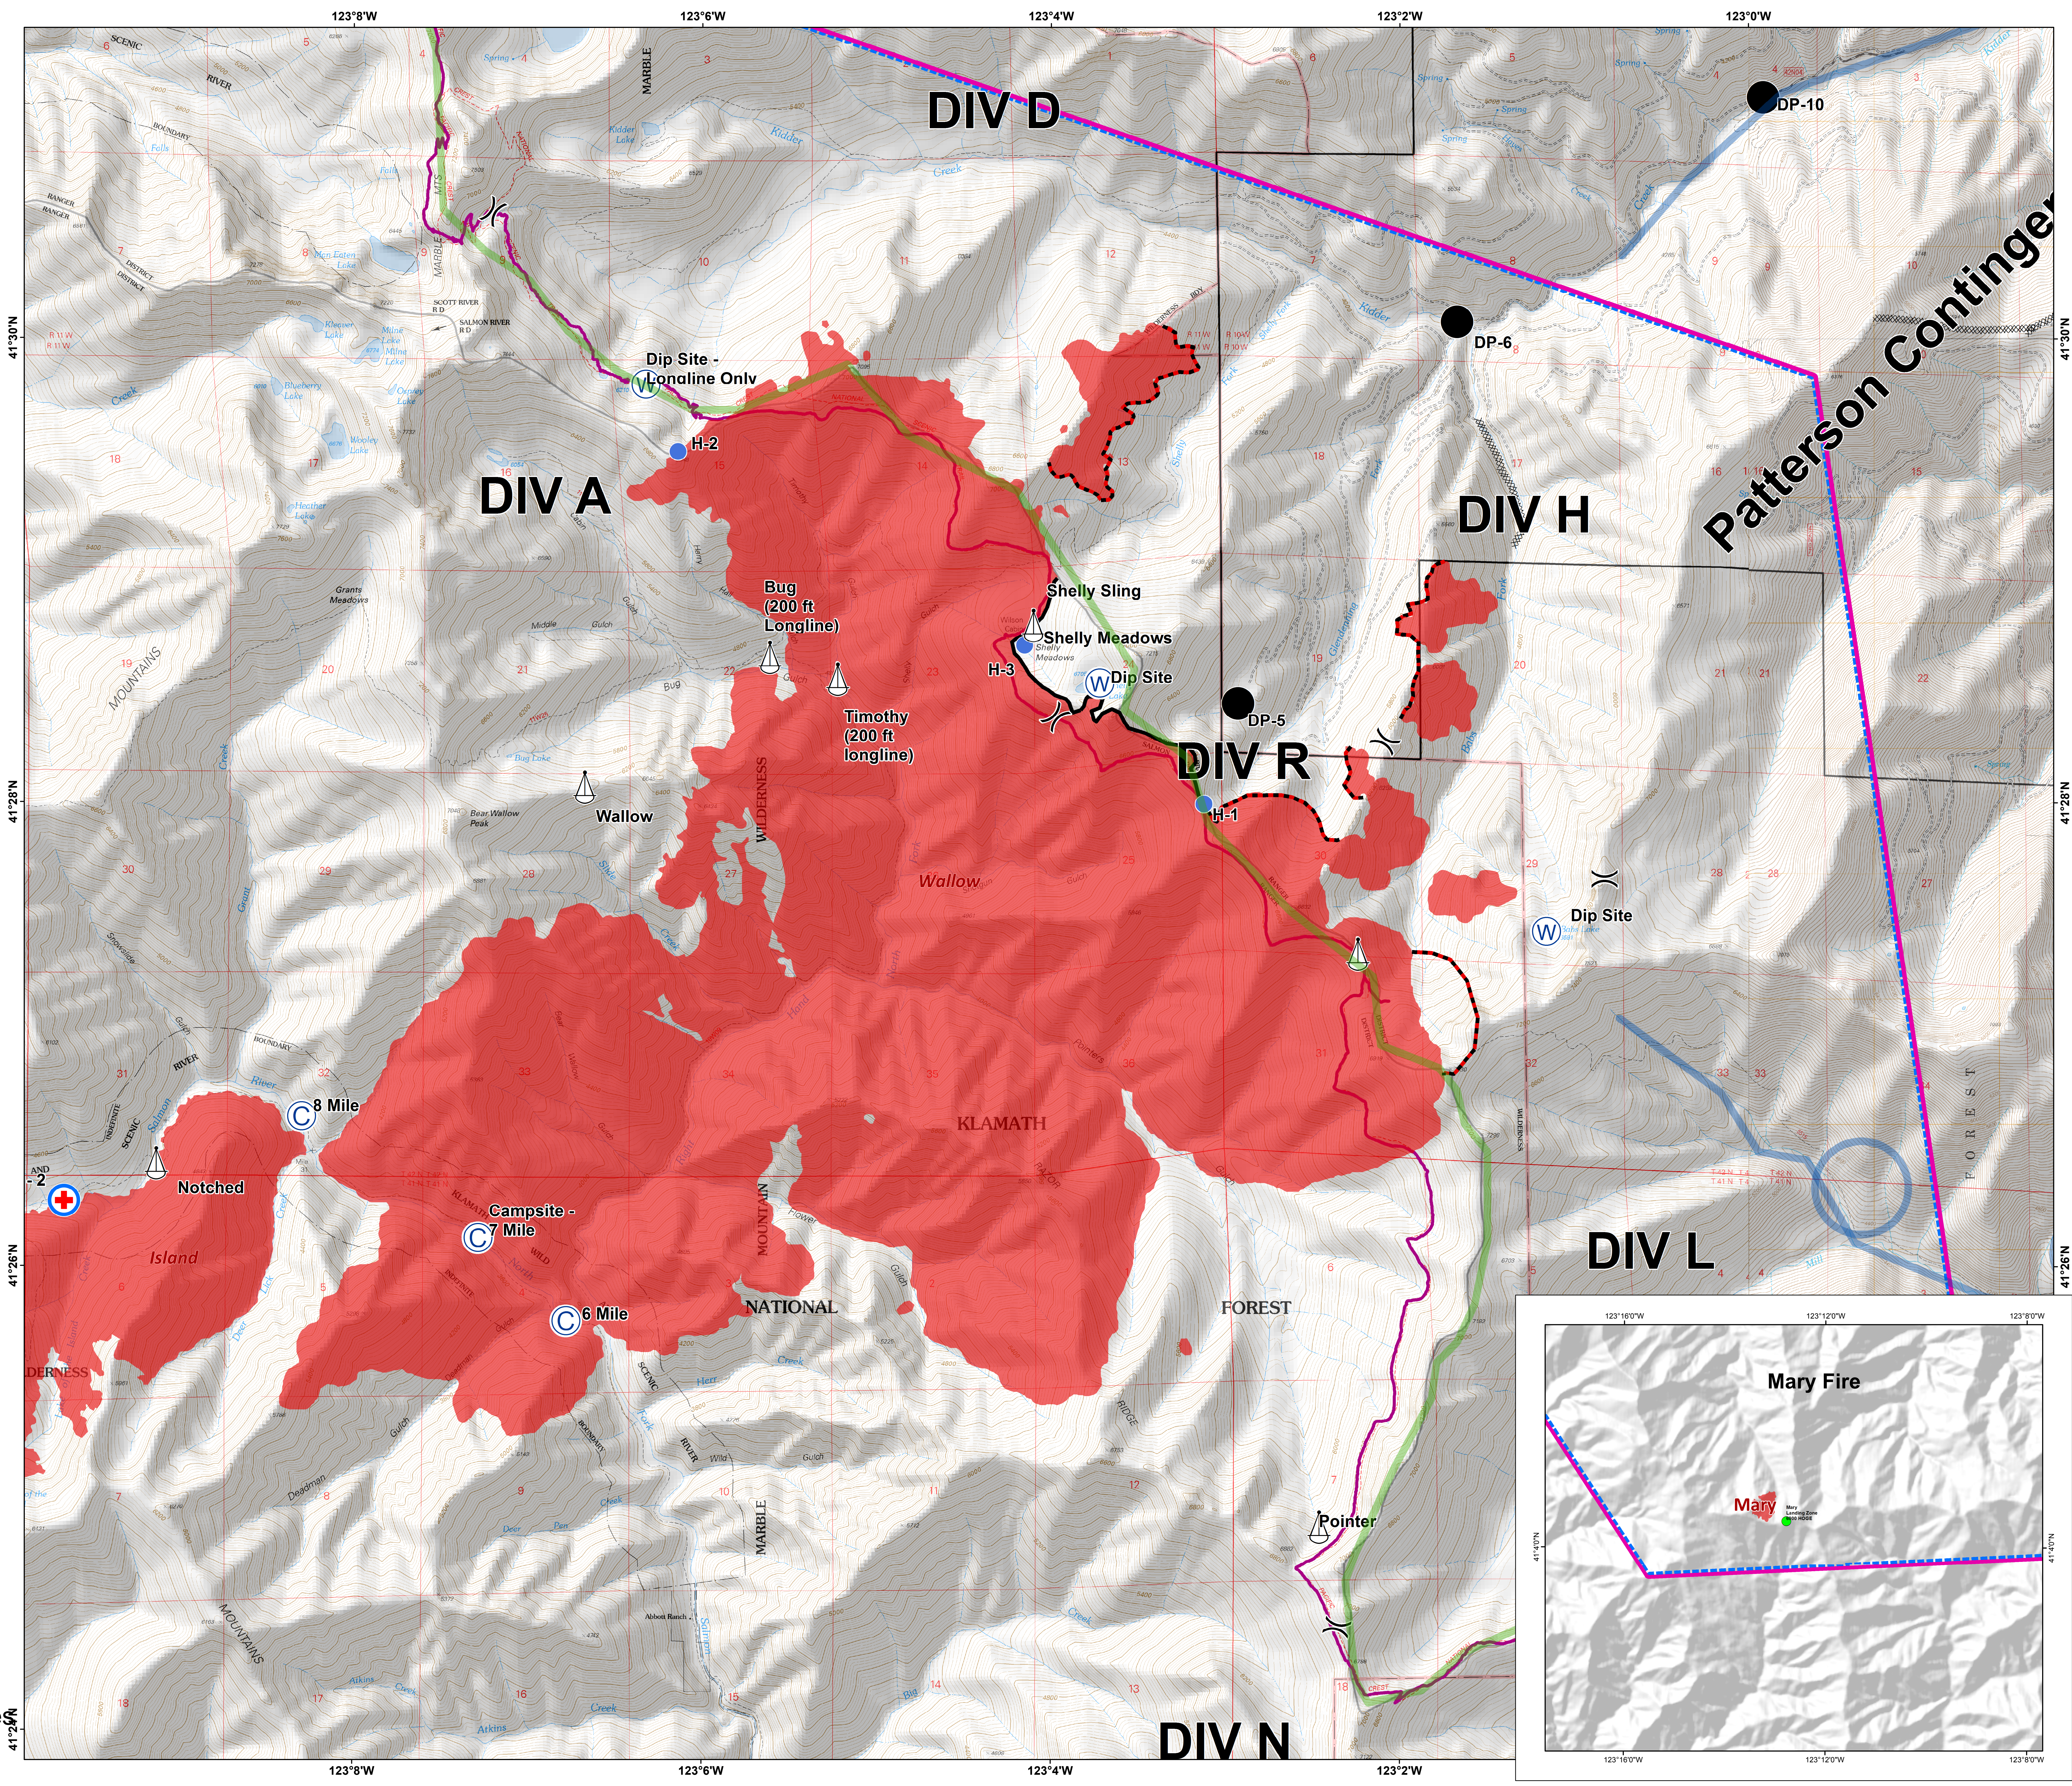

Salmon August Complex
 Klamath National Forest
 August 25 2017
Air Ops

Legend

-  TFR
-  Pacific Crest Trail (PCT)
-  Division
-  Camp
-  Drop Point
-  Helispot
-  MediVac Site
-  Sling Site
-  Water Source
-  Completed Dozer Line
-  Completed Line
-  Containment Line
-  Fire Polygon
-  Avoidance Area
-  Watershed Divide

Patterson Contingent

N

0 0.4 0.8 Miles