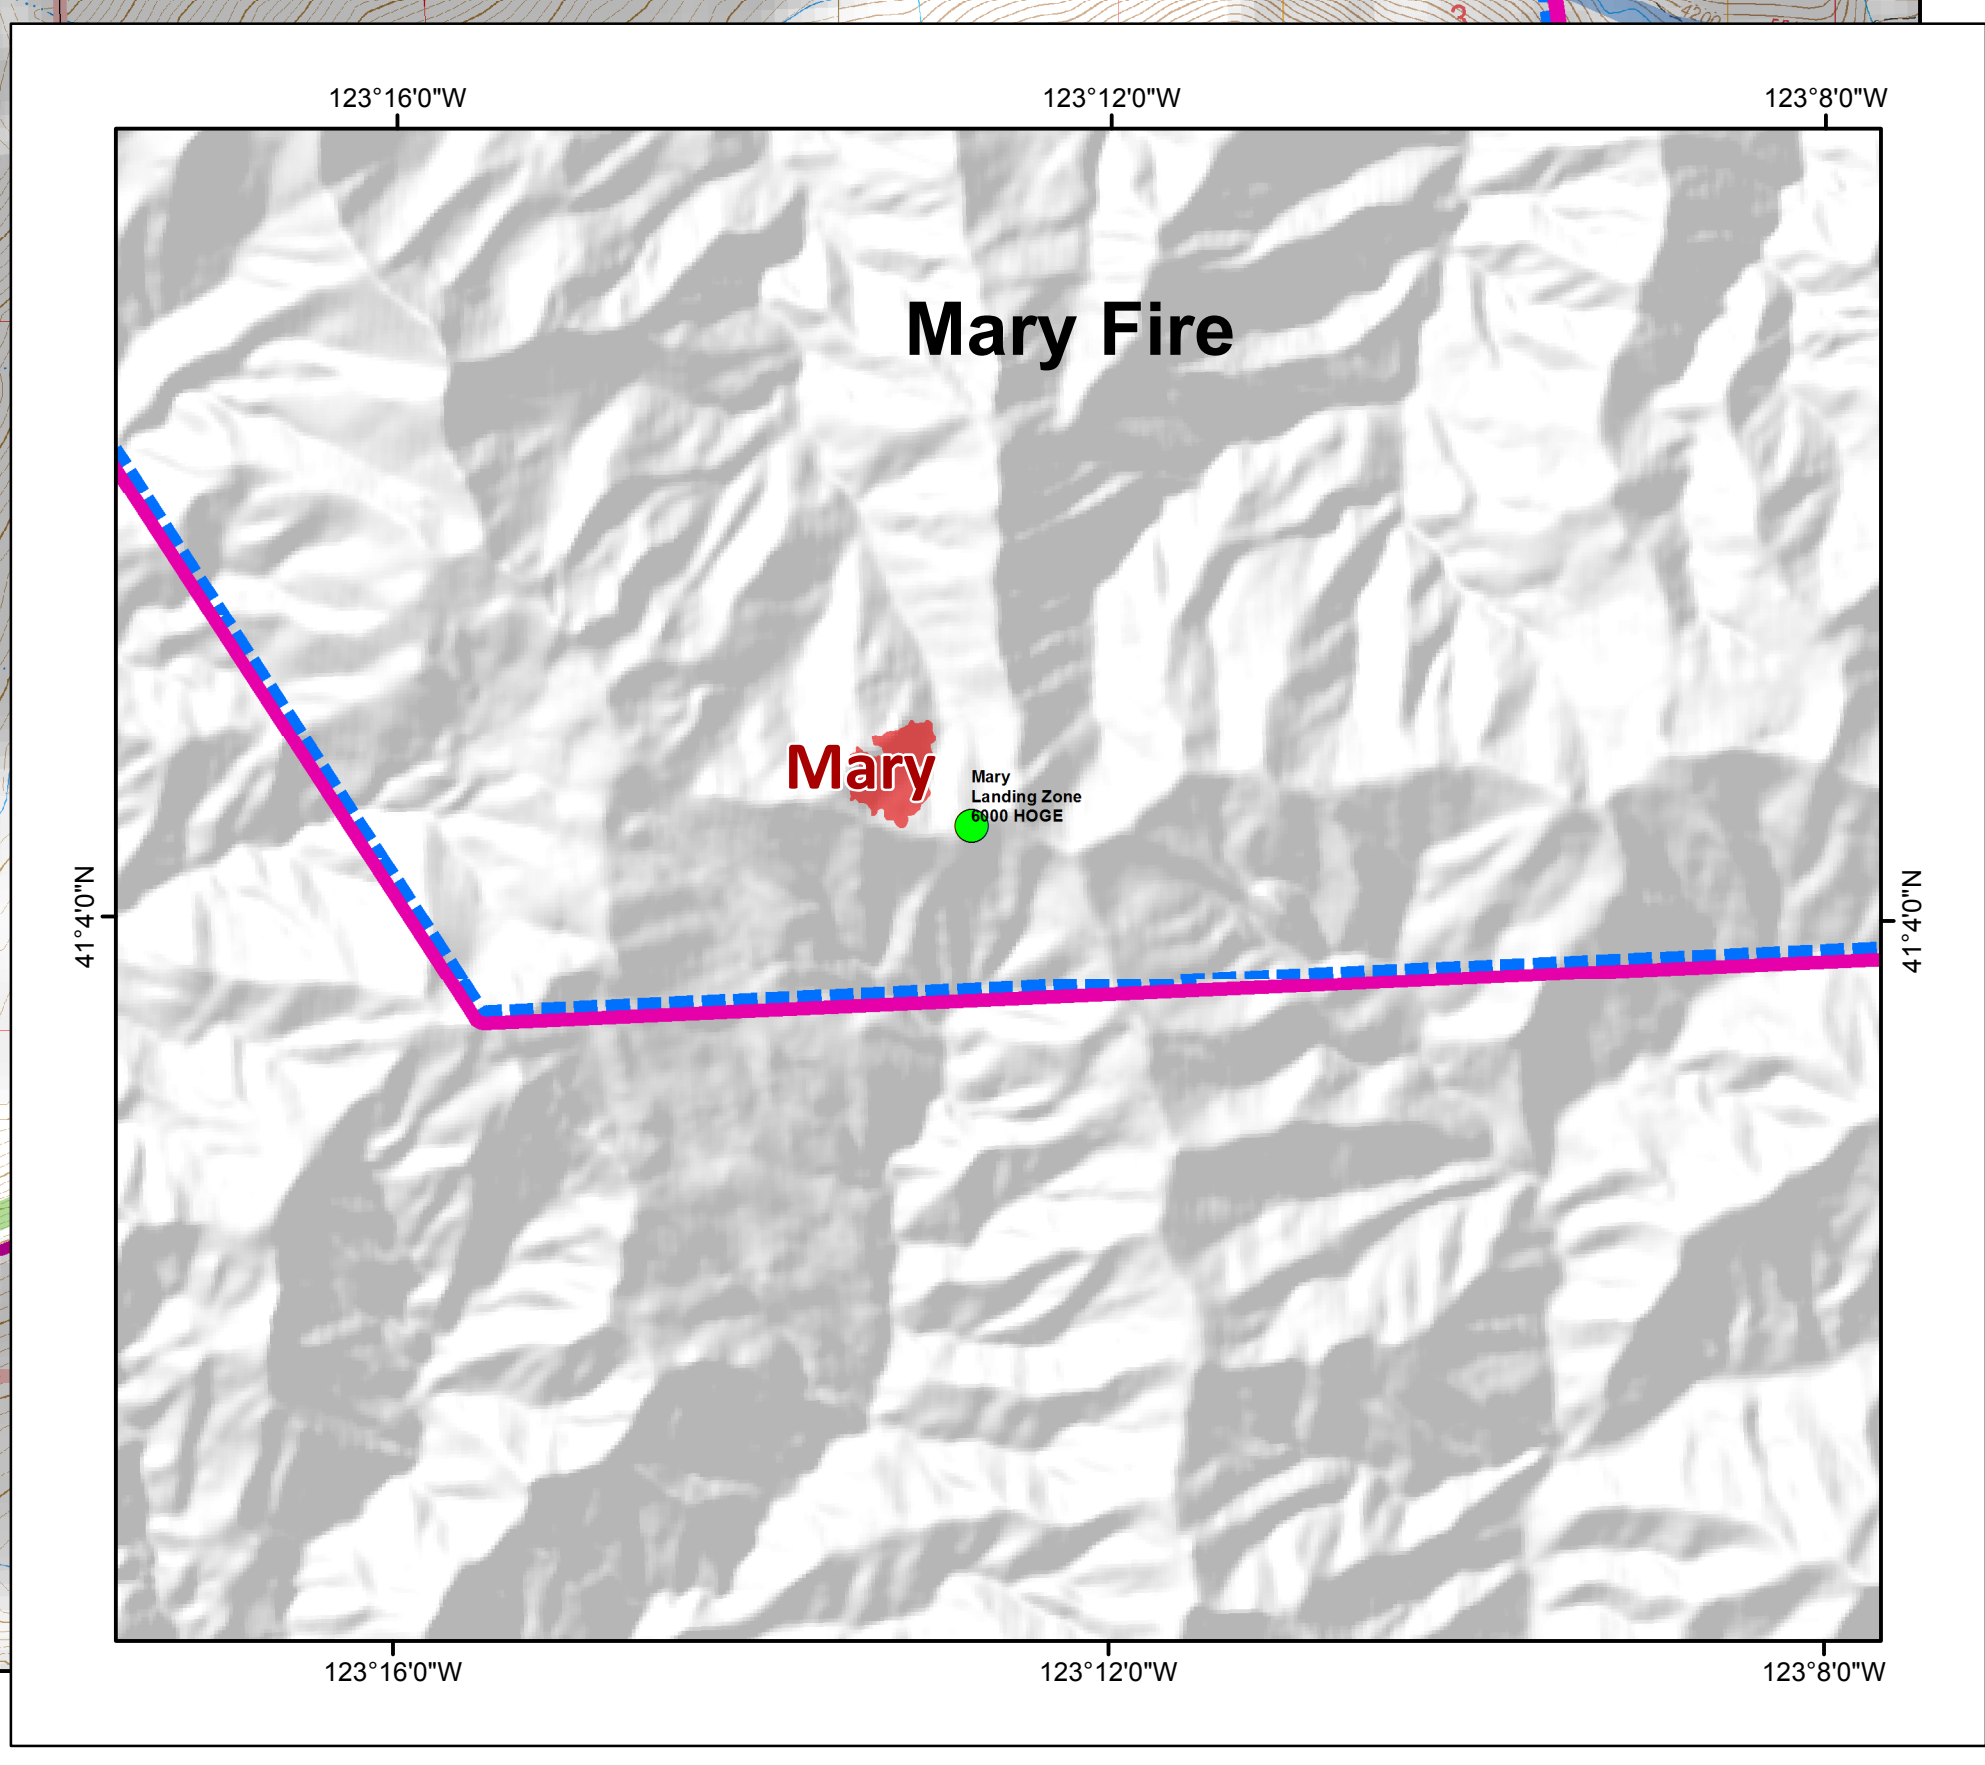

Salmon August Complex
 Klamath National Forest
 August 25 2017
Air Ops

Legend

-  TFR
-  Pacific Crest Trail (PCT)
-  Division
-  Camp
-  Drop Point
-  Helispot
-  MediVac Site
-  Sling Site
-  Water Source
-  Completed Dozer Line
-  Completed Line
-  Containment Line
-  Fire Polygon
-  Avoidance Area
-  Watershed Divide

Patterson Contingent

N

0 0.4 0.8 Miles