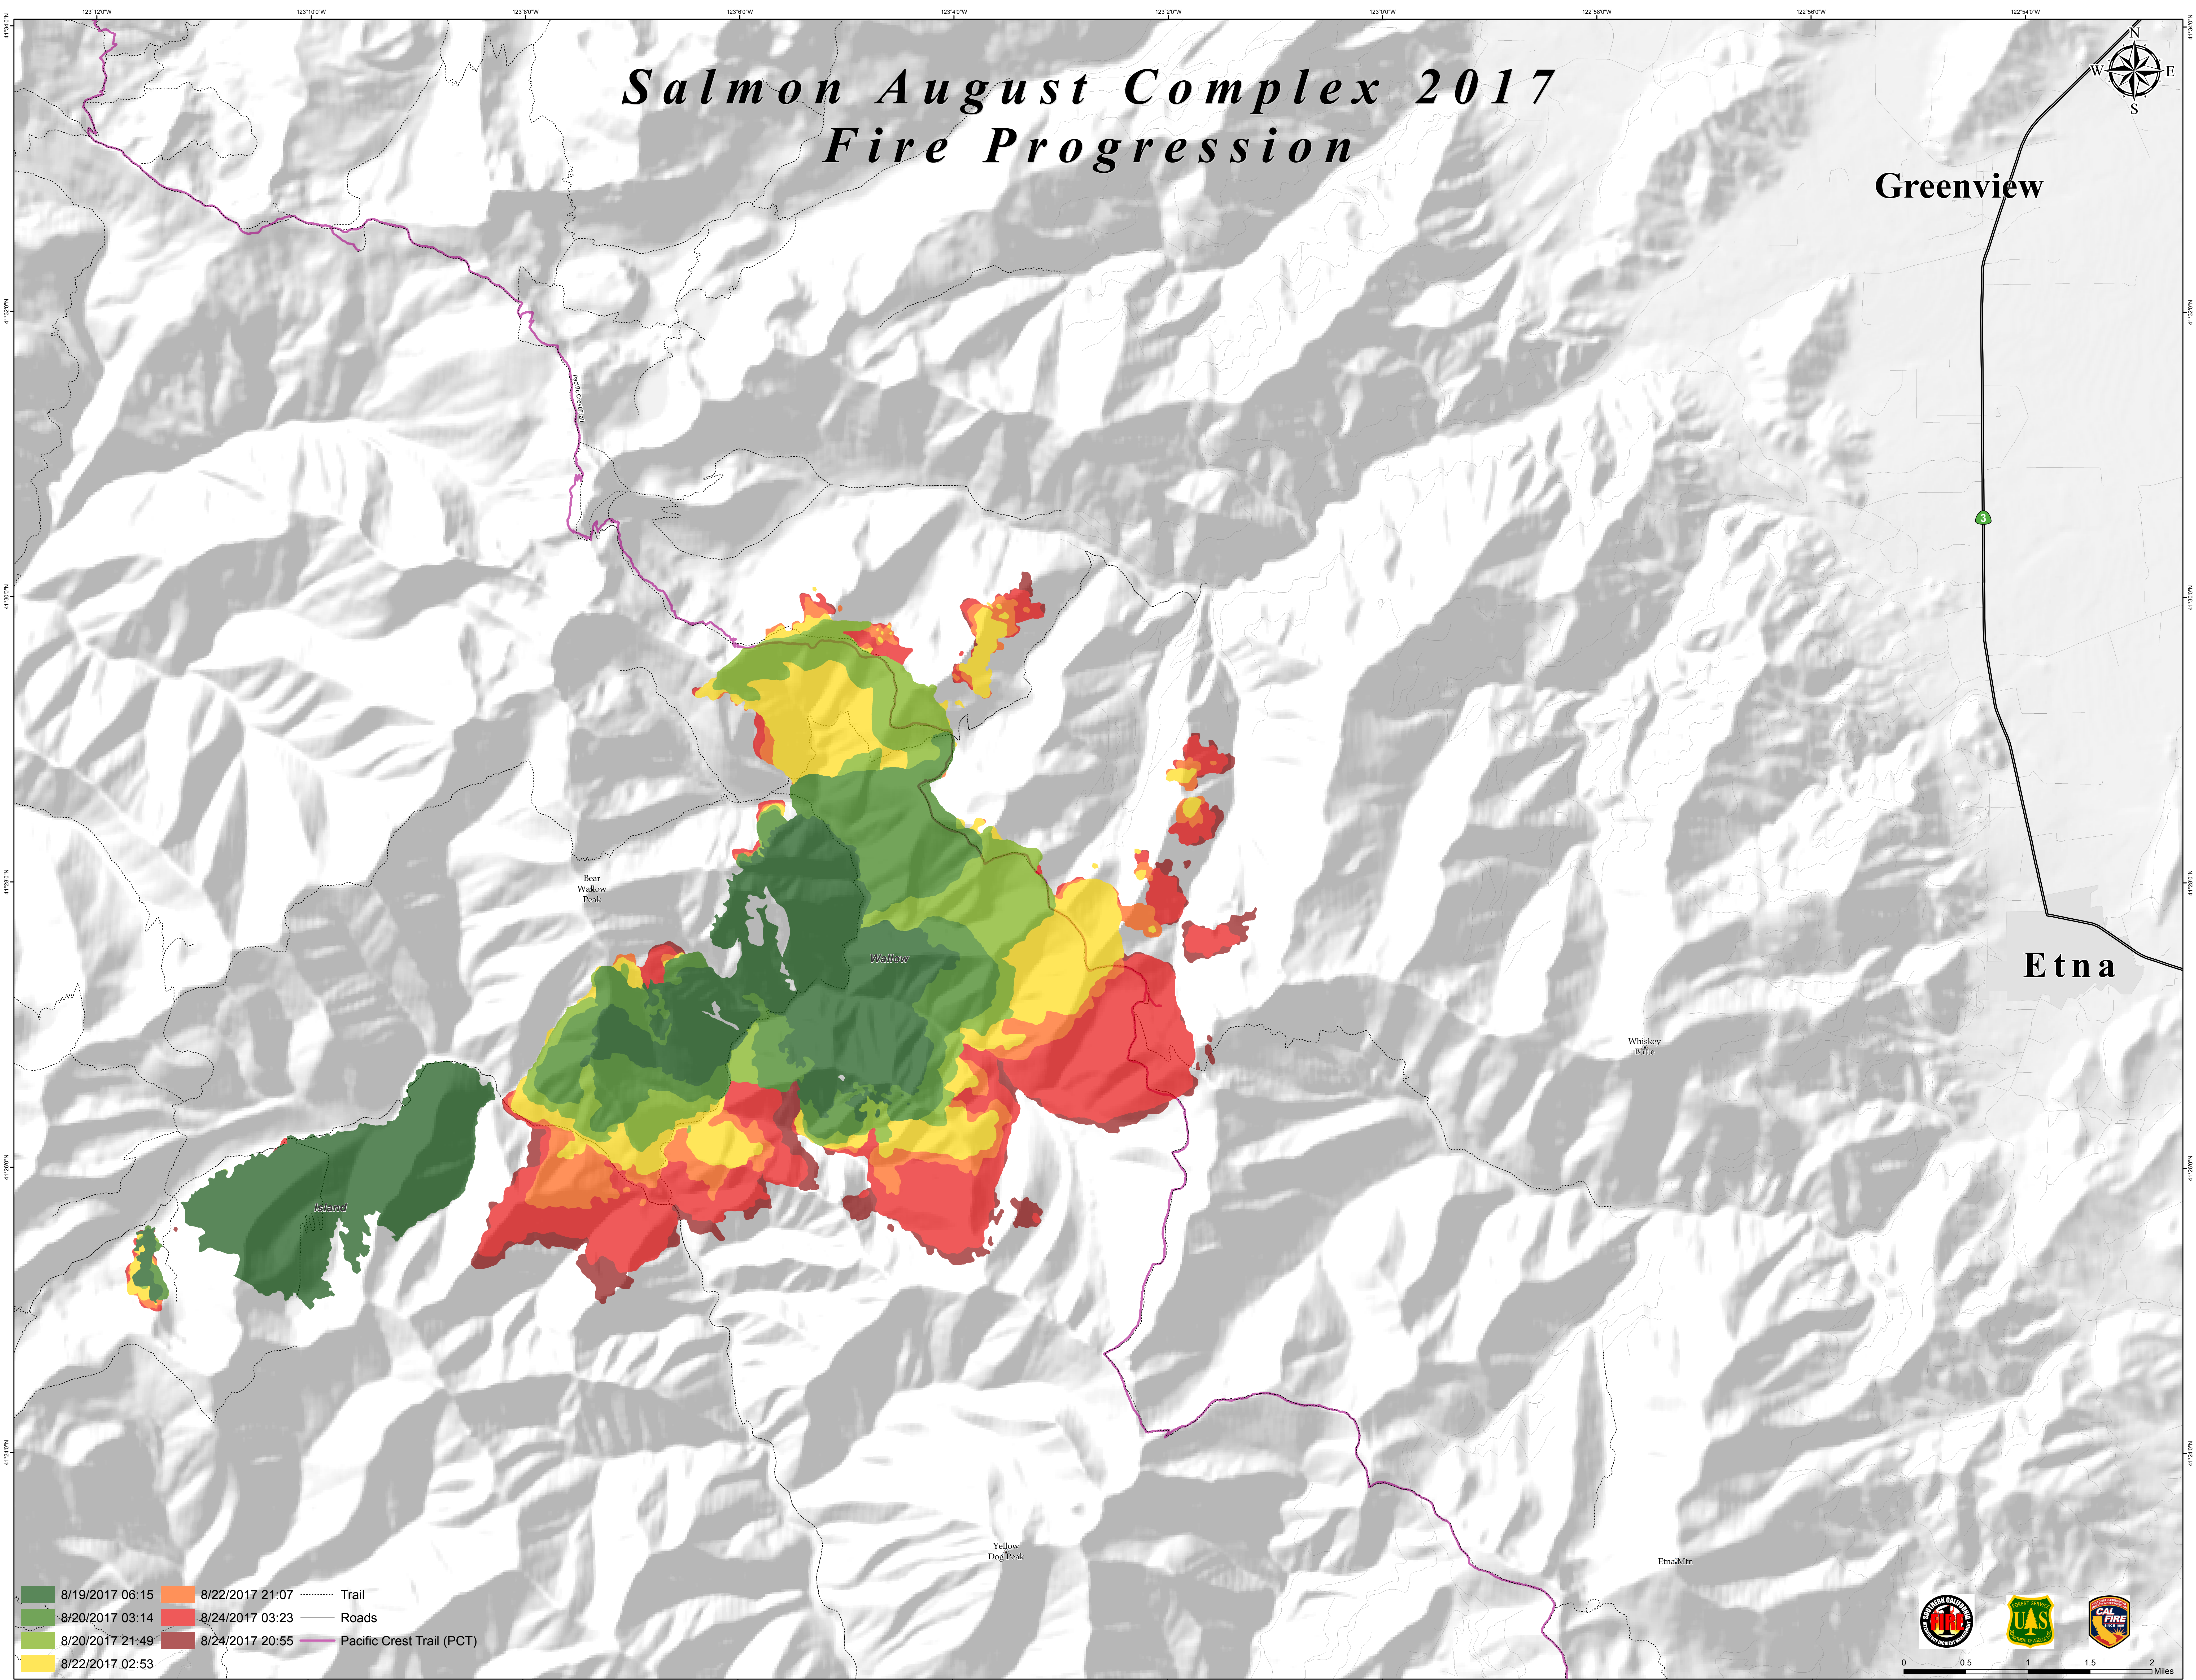

Salmon August Complex 2017 Fire Progression

Greenview

Etna

- 8/19/2017 06:15
 - 8/20/2017 03:14
 - 8/20/2017 21:49
 - 8/22/2017 02:53
 - 8/22/2017 21:07
 - 8/24/2017 03:23
 - 8/24/2017 20:55
- Trail
Roads
Pacific Crest Trail (PCT)

0 0.5 1 1.5 2 Miles